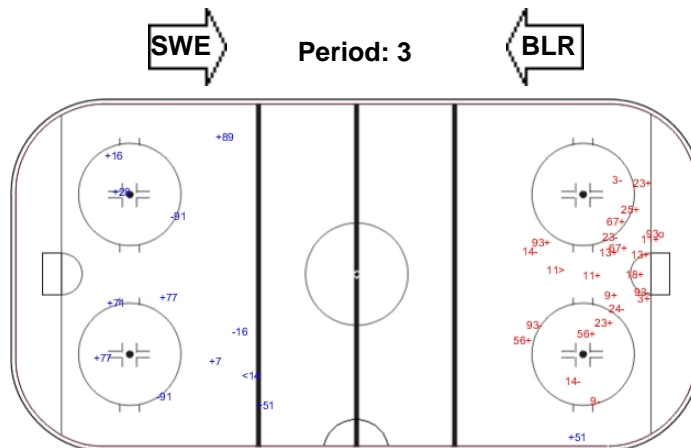

GK 31 of BLR

Shots by BLR

Goals (o): 0 SSG (+): 9
SSP (-): 1 SPG (-): 3

GK 35 of SWE

Shots by SWE

Goals (o): 2 SSG (+): 6
SSP (-): 1 SPG (-): 2

GK 31 of BLR

Shots by BLR

Goals (o): 0 SSG (+): 12
SSP (-): 3 SPG (-): 3

GK 35 of SWE

Shots by SWE

Goals (o): 1 SSG (+): 15
SSP (-): 1 SPG (-): 8

GK 1 of BLR

LEGEND

GK Goalkeeper **SPG** Shots past goal **SSG** Shots saved by goalkeeper **SSP** Shots saved by player