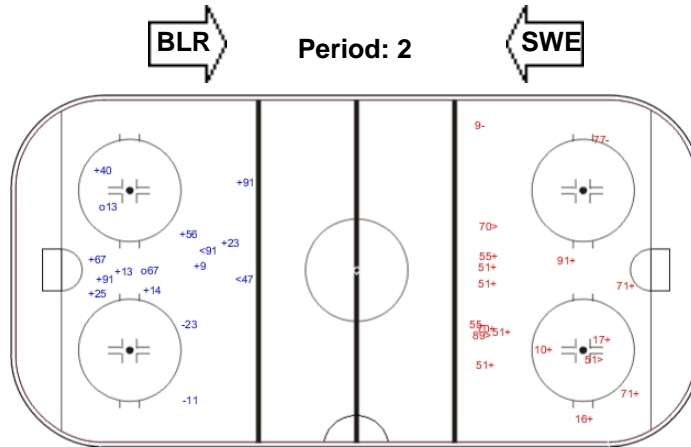

GK 31 of BLR

Shots by BLR

Goals (o): 0 SSG (+): 9
SSP (-): 1 SPG (-): 3

GK 35 of SWE

Shots by SWE

Goals (o): 2 SSG (+): 6
SSP (-): 1 SPG (-): 2

GK 31 of BLR

Shots by BLR

Goals (o): 0 SSG (+): 12
SSP (-): 3 SPG (-): 3

GK 35 of SWE

Shots by SWE

Goals (o): 1 SSG (+): 15
SSP (-): 1 SPG (-): 8

GK 1 of BLR

LEGEND

GK Goalkeeper **SPG** Shots past goal **SSG** Shots saved by goalkeeper **SSP** Shots saved by player