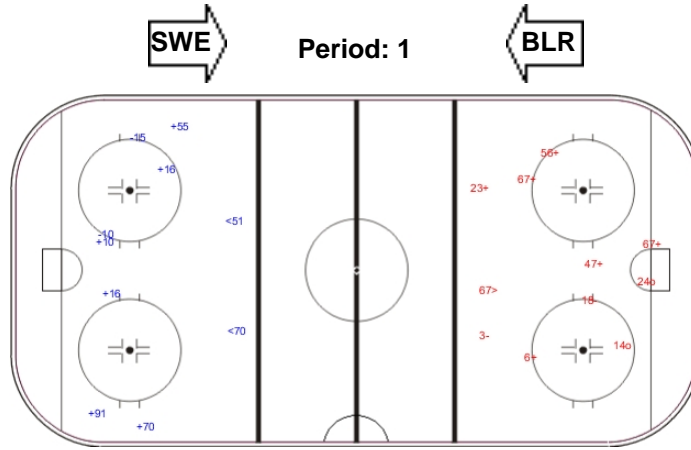

GK 31 of BLR

Shots by BLR

Goals (o): 0 SSG (+): 9
SSP (-): 1 SPG (-): 3

GK 35 of SWE

Shots by SWE

Goals (o): 2 SSG (+): 6
SSP (-): 1 SPG (-): 2

GK 31 of BLR

Shots by BLR

Goals (o): 0 SSG (+): 12
SSP (-): 3 SPG (-): 3

GK 35 of SWE

Shots by SWE

Goals (o): 1 SSG (+): 15
SSP (-): 1 SPG (-): 8

GK 1 of BLR

LEGEND

GK Goalkeeper **SPG** Shots past goal **SSG** Shots saved by goalkeeper **SSP** Shots saved by player