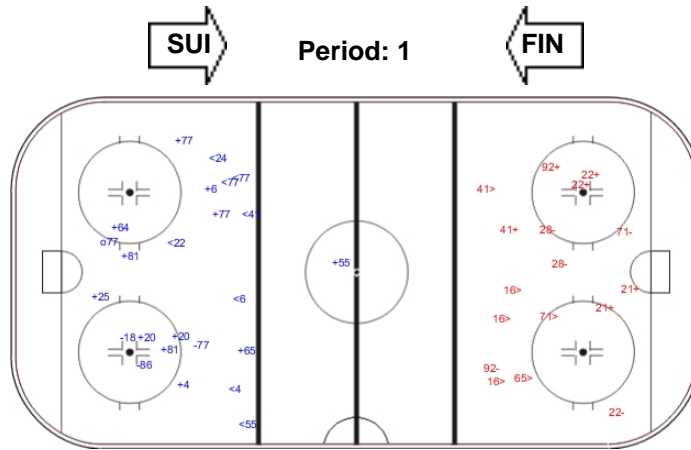

SHOT CHART

FIN - SUI

Shots by FIN

Goals (o): 1 SSG (+): 12
SSP (-): 8 SPG (-): 3

GK 63 of SUI

Shots by SUI

Goals (o): 0 SSG (+): 6
SSP (>): 6 SPG (-): 5

GK 29 of FIN