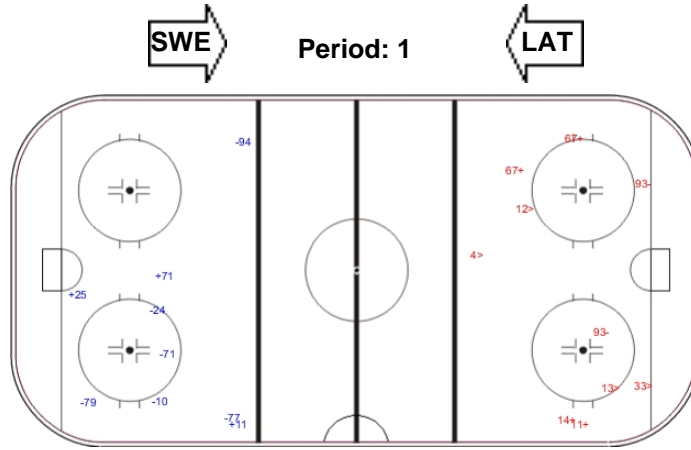

SHOT CHART

SWE - LAT

Shots by LAT

Goals (o): 0
SSP (<): 0

SSG (+): 3
SPG (-): 6

GK 31 of SWE

Shots by SWE

Goals (o): 1
SSP (<): 4

SSG (+): 14
SPG (-): 3

GK 30 of LAT

Shots by LAT

Goals (o): 1
SSP (<): 4

SSG (+): 3
SPG (-): 3

GK 31 of SWE

Shots by SWE

Goals (o): 0
SSP (>): 4

SSG (+): 4
SPG (-): 2

GK 30 of LAT

Shots by LAT

Goals (o): 1
SSP (>): 4

SSG (+): 16
SPG (-): 4

GK 31 of SWE

Shots by SWE

Goals (o): 2
SSP (>): 6

SSG (+): 13
SPG (-): 5

GK 30 of LAT

LEGEND

GK Goalkeeper   **SPG** Shots past goal   **SSG** Shots saved by goalkeeper   **SSP** Shots saved by player