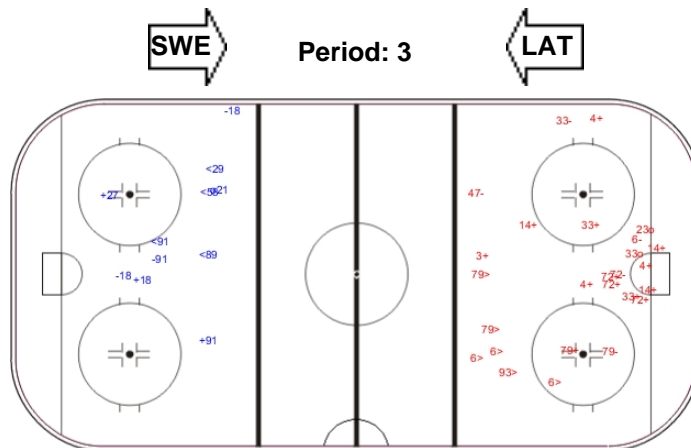

SHOT CHART

SWE - LAT

Shots by LAT

Goals (o): 0
SSP (<): 0

SSG (+): 3
SPG (-): 6

GK 31 of SWE

Shots by SWE

Goals (o): 1
SSP (<): 4

SSG (+): 14
SPG (-): 3

GK 30 of LAT

Shots by LAT

Goals (o): 1
SSP (<): 4

SSG (+): 3
SPG (-): 3

GK 31 of SWE

Shots by SWE

Goals (o): 0
SSP (>): 4

SSG (+): 4
SPG (-): 2

GK 30 of LAT

Shots by LAT

Goals (o): 1
SSP (>): 4

SSG (+): 16
SPG (-): 4

GK 31 of SWE

Shots by SWE

Goals (o): 2
SSP (>): 6

SSG (+): 13
SPG (-): 5

GK 30 of LAT

LEGEND

GK Goalkeeper   **SPG** Shots past goal   **SSG** Shots saved by goalkeeper   **SSP** Shots saved by player