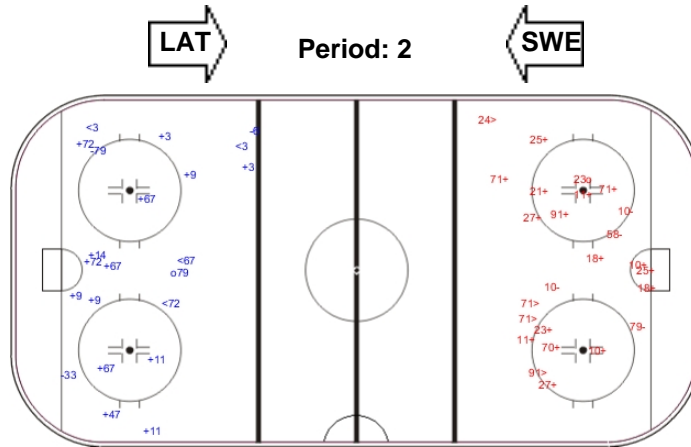

SHOT CHART

SWE - LAT

Shots by LAT

Goals (o): 0
SSP (<): 0

SSG (+): 3
SPG (-): 6

GK 31 of SWE

Shots by SWE

Goals (o): 1
SSP (<): 4

SSG (+): 14
SPG (-): 3

GK 30 of LAT

Shots by LAT

Goals (o): 1
SSP (<): 4

SSG (+): 3
SPG (-): 3

GK 31 of SWE

Shots by SWE

Goals (o): 0
SSP (>): 4

SSG (+): 4
SPG (-): 2

GK 30 of LAT

Shots by LAT

Goals (o): 1
SSP (>): 4

SSG (+): 16
SPG (-): 4

GK 31 of SWE

Shots by SWE

Goals (o): 2
SSP (>): 6

SSG (+): 13
SPG (-): 5

GK 30 of LAT

LEGEND

GK Goalkeeper   **SPG** Shots past goal   **SSG** Shots saved by goalkeeper   **SSP** Shots saved by player