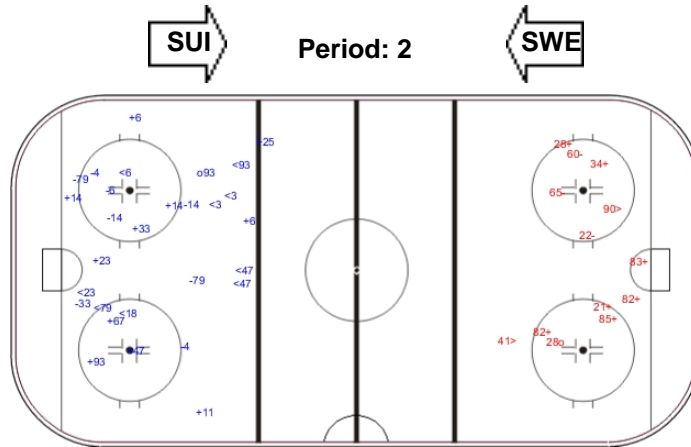

SHOT CHART

SWE - SUI

Shots by SUI

Goals (o): 1 SSG (+): 6
SSP (-): 5 SPG (-): 5

Shots by SWE

Goals (o): 1 SSG (+): 10
SSP (-): 10 SPG (-): 8

Shots by SUI

Goals (o): 0 SSG (+): 3
SSP (-): 0 SPG (-): 4

Shots by SWE

Goals (o): 1 SSG (+): 12
SSP (-): 10 SPG (-): 9

Shots by SUI

Goals (o): 1 SSG (+): 7
SSP (-): 2 SPG (-): 3

Shots by SWE

Goals (o): 0 SSG (+): 8
SSP (-): 8 SPG (-): 4

LEGEND

GK Goalkeeper **SPG** Shots past goal **SSG** Shots saved by goalkeeper **SSP** Shots saved by player