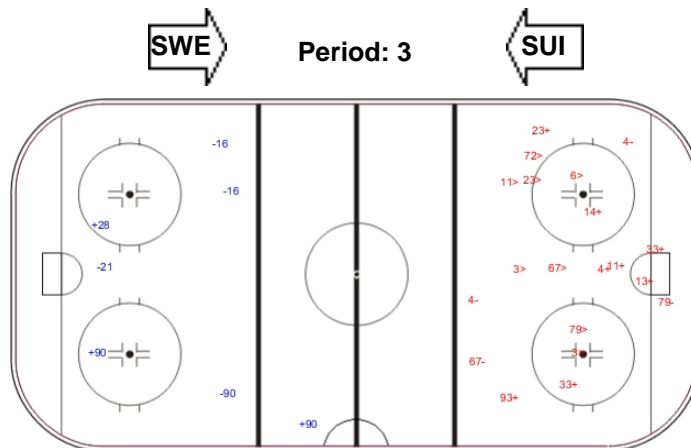

SHOT CHART

SWE - SUI

Shots by SUI

Goals (o): 1 SSG (+): 6
SSP (-): 5 SPG (-): 5

Shots by SWE

Goals (o): 1 SSG (+): 10
SSP (-): 10 SPG (-): 8

Shots by SUI

Goals (o): 0 SSG (+): 3
SSP (-): 0 SPG (-): 4

Shots by SWE

Goals (o): 1 SSG (+): 12
SSP (-): 10 SPG (-): 9

Shots by SUI

Goals (o): 1 SSG (+): 7
SSP (-): 2 SPG (-): 3

Shots by SWE

Goals (o): 0 SSG (+): 8
SSP (-): 8 SPG (-): 4

LEGEND

GK Goalkeeper **SPG** Shots past goal **SSG** Shots saved by goalkeeper **SSP** Shots saved by player