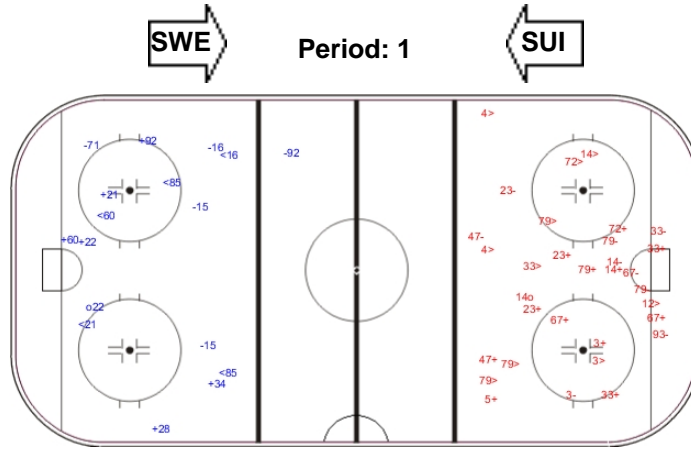

SHOT CHART

SWE - SUI

Shots by SUI

Goals (o): 1 SSG (+): 6
SSP (-): 5 SPG (-): 5

Shots by SWE

Goals (o): 1 SSG (+): 10
SSP (-): 10 SPG (-): 8

Shots by SUI

Goals (o): 0 SSG (+): 3
SSP (-): 0 SPG (-): 4

Shots by SWE

Goals (o): 1 SSG (+): 12
SSP (-): 10 SPG (-): 9

Shots by SUI

Goals (o): 1 SSG (+): 7
SSP (-): 2 SPG (-): 3

Shots by SWE

Goals (o): 0 SSG (+): 8
SSP (-): 8 SPG (-): 4

LEGEND

GK Goalkeeper **SPG** Shots past goal **SSG** Shots saved by goalkeeper **SSP** Shots saved by player