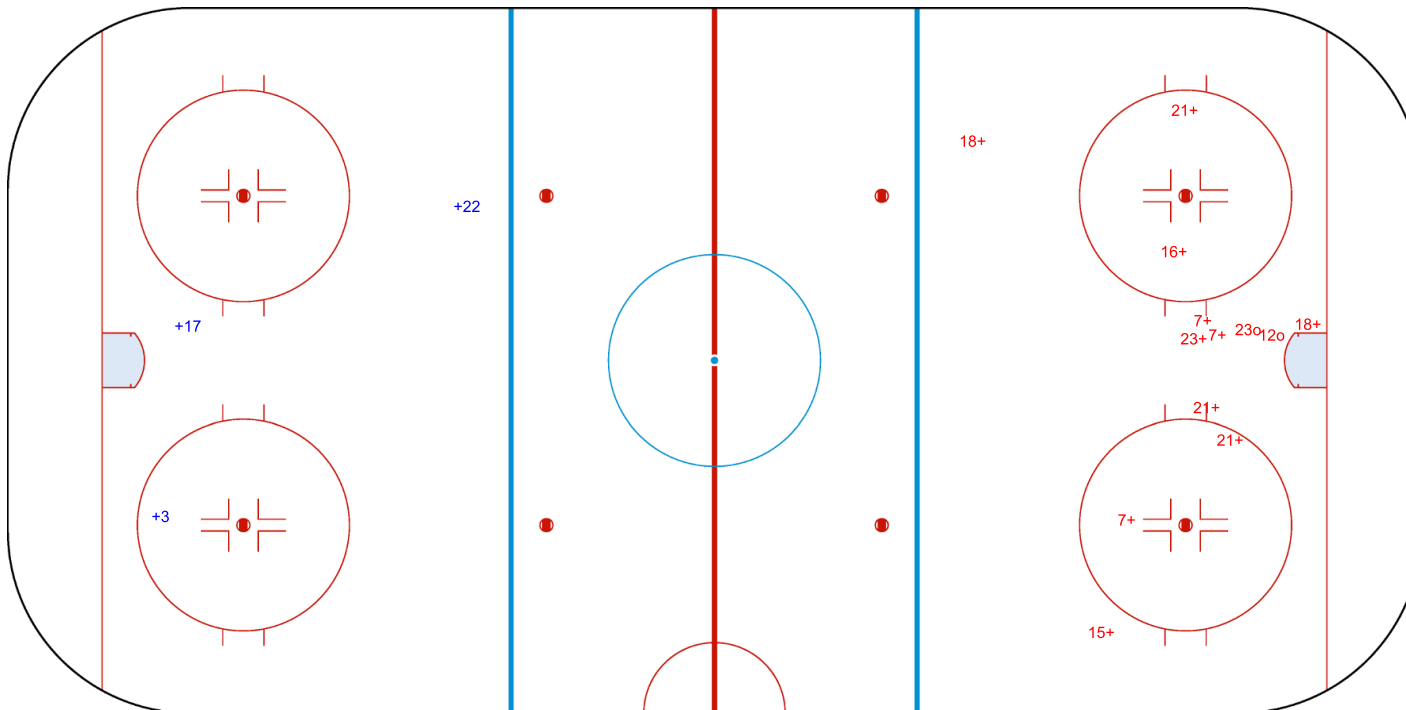

SHOT CHART

NED - GBR

Shots by NED
Goals (o): 0
SSP (<): 0
SSG (+): 3
SPG (-): 0

GK 25 of GBR

1st Period

Shots by GBR
Goals (o): 2
SSP (>): 0
SSG (+): 11
SPG (-): 0

GK 1 of NED

Shots by GBR

Goals (o): 1 SSG (+): 21
SSP (<): 0 SPG (-): 0

GK 1 of NED

2nd Period

Shots by NED

Goals (o): 0 SSG (+): 0
SSP (>): 0 SPG (-): 0

GK 25 of GBR

Shots by NED

Goals (o): 0 SSG (+): 1
SSP (<): 0 SPG (-): 0