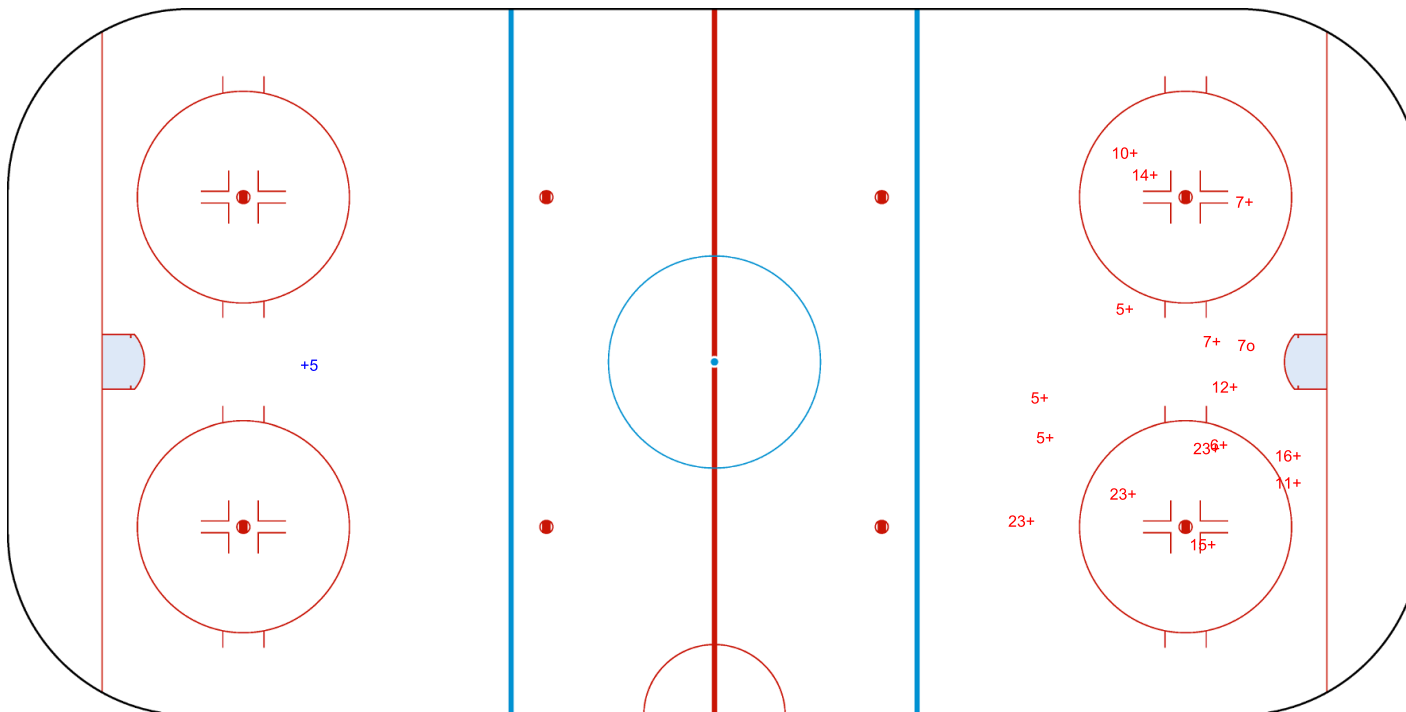

GK 25 of GBR

3rd Period

Shots by GBR

Goals (o): 1 SSG (+): 15
SSP (>): 0 SPG (-): 0

GK 1 of NED

Legend:	GK Goalkeeper	SPG Shots past goal	SSG Shots saved by goalkeeper	SSP Shots saved by player
----------------	----------------------	----------------------------	--------------------------------------	----------------------------------