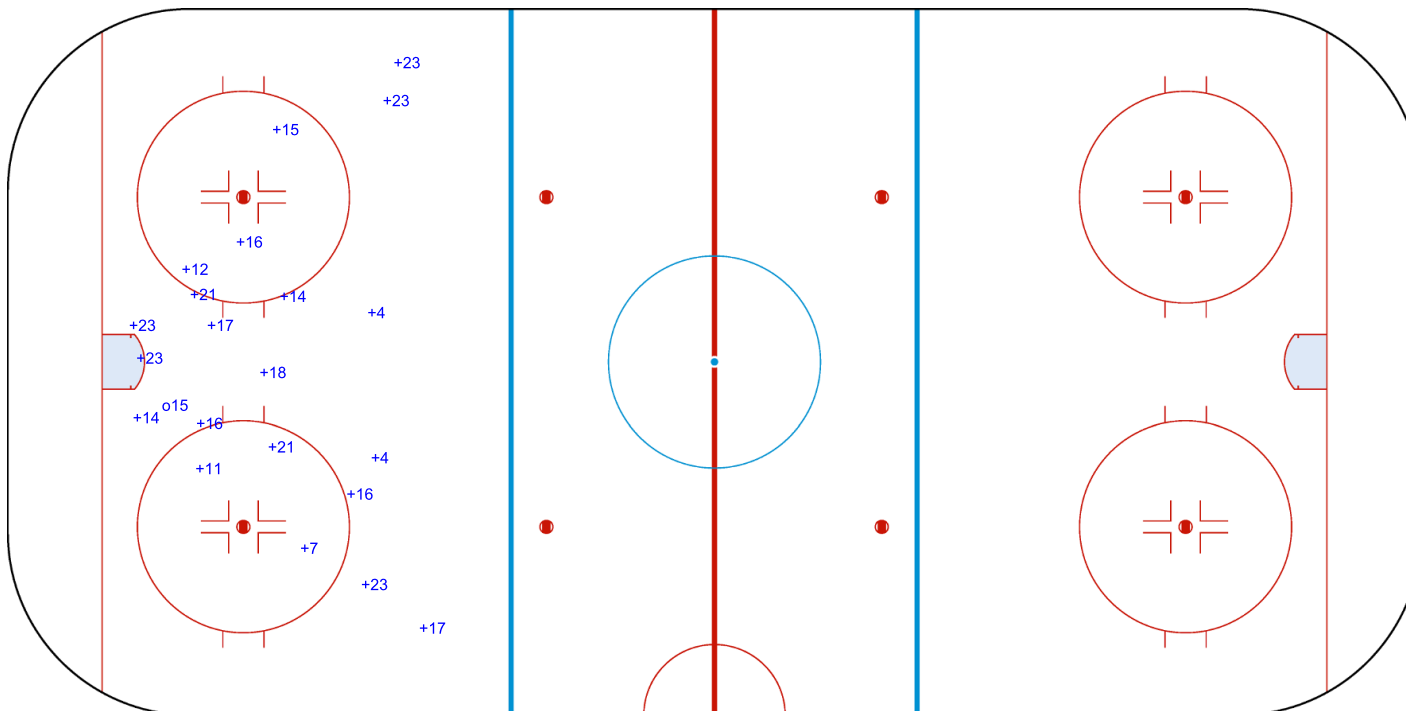

SHOT CHART

NED - GBR

Shots by NED
Goals (o): 0
SSP (<): 0
SSG (+): 3
SPG (-): 0

GK 25 of GBR

1st Period

Shots by GBR
Goals (o): 2
SSP (>): 0
SSG (+): 11
SPG (-): 0

GK 1 of NED

Shots by GBR

Goals (o): 1 SSG (+): 21
SSP (<): 0 SPG (-): 0

GK 1 of NED

2nd Period

Shots by NED

Goals (o): 0 SSG (+): 0
SSP (>): 0 SPG (-): 0

GK 25 of GBR

Shots by NED

Goals (o): 0 SSG (+): 1
SSP (<): 0 SPG (-): 0