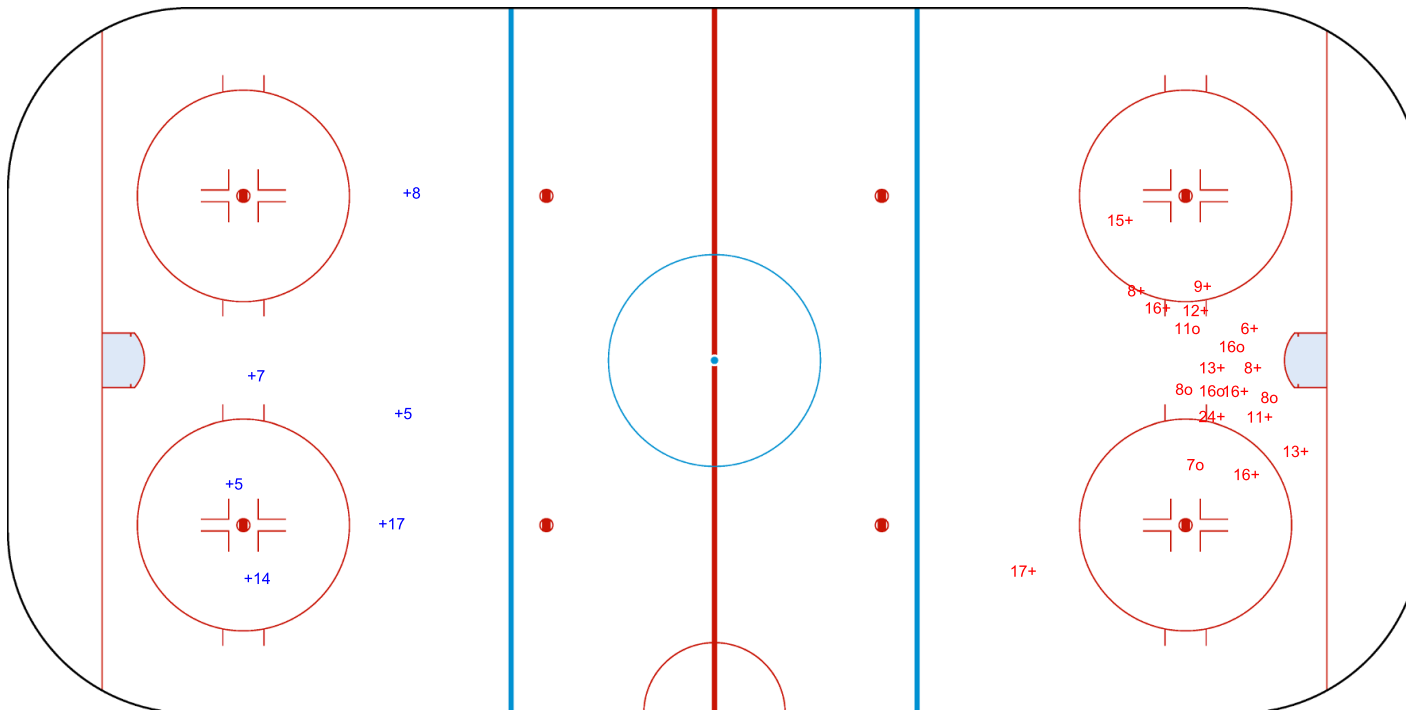

SHOT CHART

NED - CHN

Shots by NED
Goals (o): 0
SSP (<): 0
SSG (+): 6
SPG (-): 0

GK 20 of CHN

1st Period

Shots by CHN
Goals (o): 6
SSP (>): 0
SSG (+): 14
SPG (-): 0

GK 1 of NED

Shots by CHN
Goals (o): 6 SSG (+): 11
SSP (<): 0 SPG (-): 0

o13
o6
o7
o16
o18
o19

GK 1 of NED

2nd Period

Shots by NED
Goals (o): 0 SSG (+): 3
SSP (>): 0 SPG (-): 0

GK 20 of CHN

Shots by NED

Goals (o): 0 SSG (+): 1
SSP (<): 0 SPG (-): 0

GK 20 of CHN