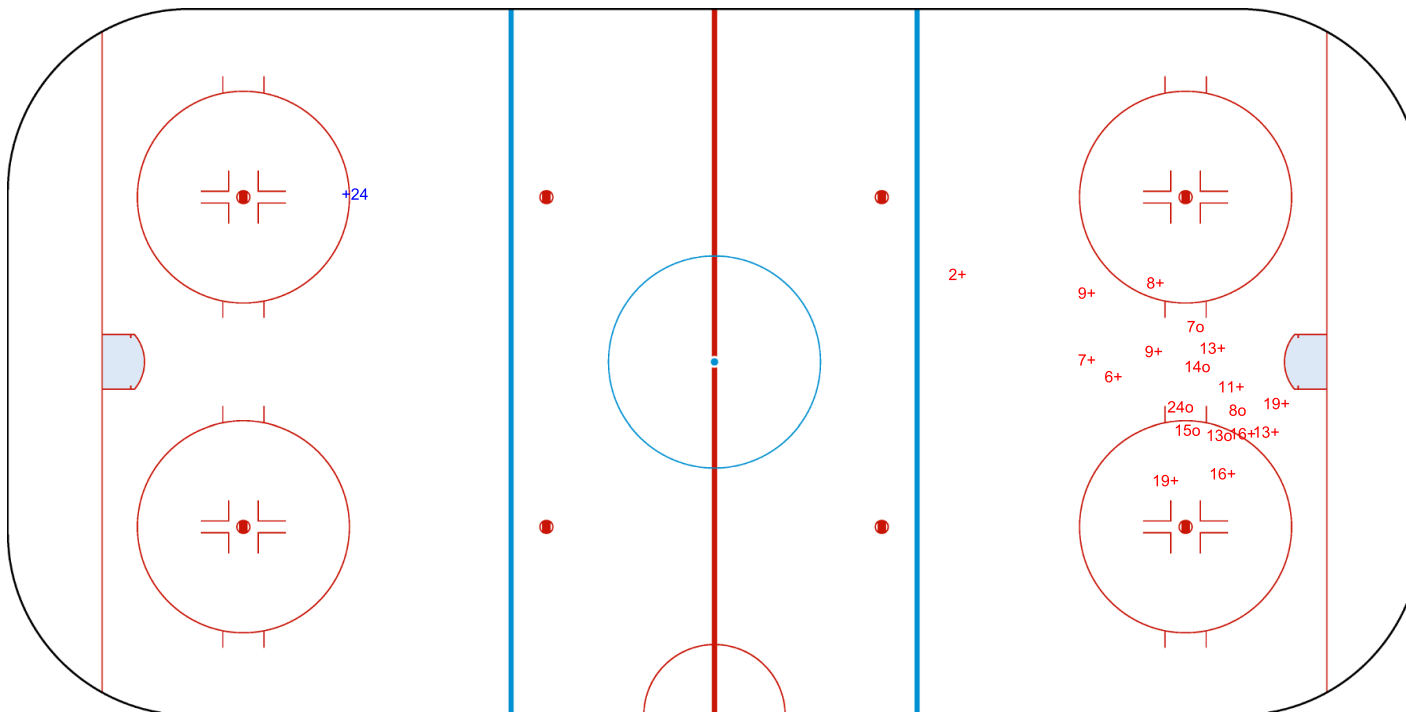

Shots by NED

Goals (o): 0   SSG (+): 1
SSP (<): 0   SPG (-): 0

GK 20 of CHN

3rd Period

Shots by CHN

Goals (o): 6   SSG (+): 13
SSP (>): 0   SPG (-): 0

GK 1 of NED

Legend:					
GK	Goalkeeper	SPG	Shots past goal	SSG	Shots saved by goalkeeper
				SSP	Shots saved by player