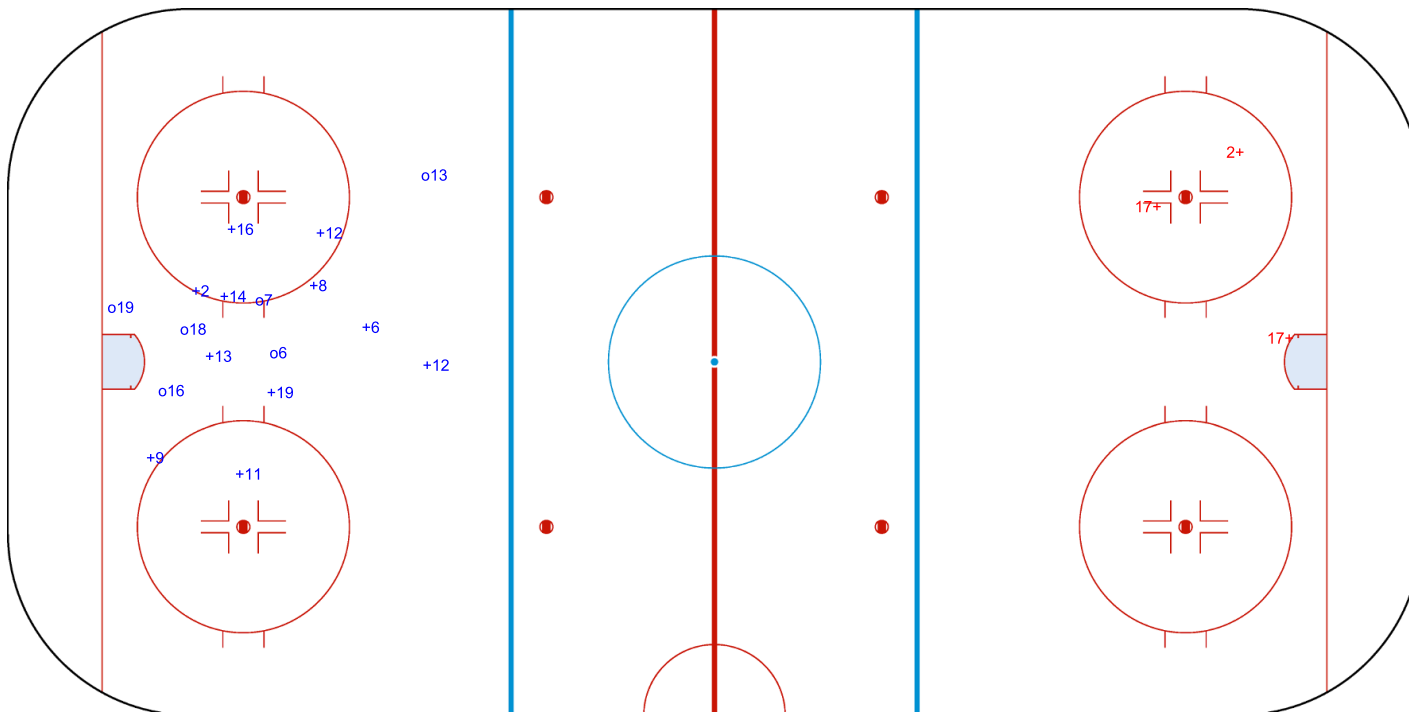

SHOT CHART

NED - CHN

Shots by NED
Goals (o): 0
SSP (<): 0
SSG (+): 6
SPG (-): 0

GK 20 of CHN

1st Period

Shots by CHN
Goals (o): 6
SSP (>): 0
SSG (+): 14
SPG (-): 0

GK 1 of NED

Shots by CHN
Goals (o): 6 SSG (+): 11
SSP (<): 0 SPG (-): 0

o13
o6
o7
o16
o18
o19

GK 1 of NED

2nd Period

Shots by NED
Goals (o): 0 SSG (+): 3
SSP (>): 0 SPG (-): 0

GK 20 of CHN

Shots by NED

Goals (o): 0 SSG (+): 1
SSP (<): 0 SPG (-): 0

GK 20 of CHN