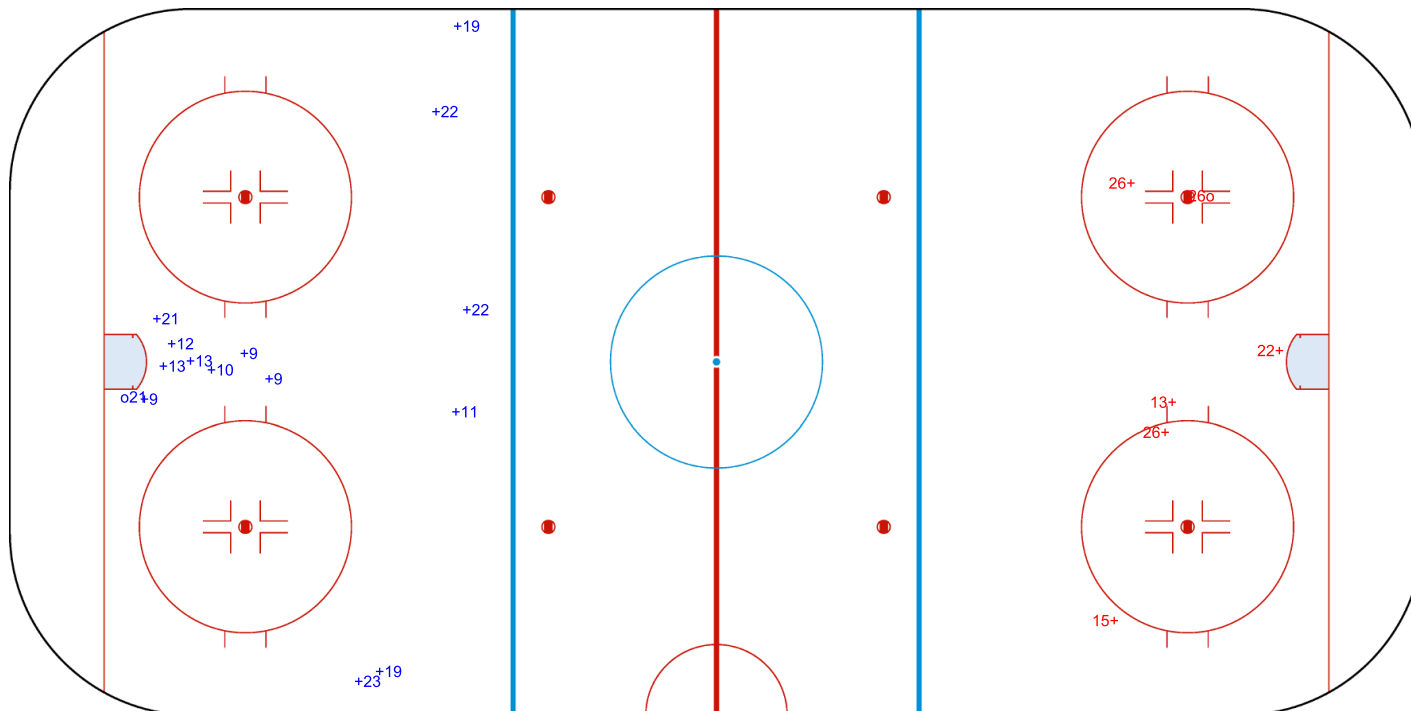

SHOT CHART
SLO - EST

Shots by EST
Goals (o): 0
SSP (<): 0
SSG (+): 5
SPG (-): 0

GK 25 of SLO

SLO → 1st Period ← EST

Shots by SLO
Goals (o): 2
SSP (>): 0
SSG (+): 11
SPG (-): 0

GK 29 of EST

Shots by SLO

Goals (o): 1 SSG (+): 14
SSP (<): 0 SPG (-): 0

GK 29 of EST

EST

2nd Period

SLO

Shots by EST

Goals (o): 1 SSG (+): 5
SSP (>): 0 SPG (-): 0

GK 25 of SLO

Shots by EST
Goals (o): 0 SSG (+): 6
SSP (<): 0 SPG (-): 0