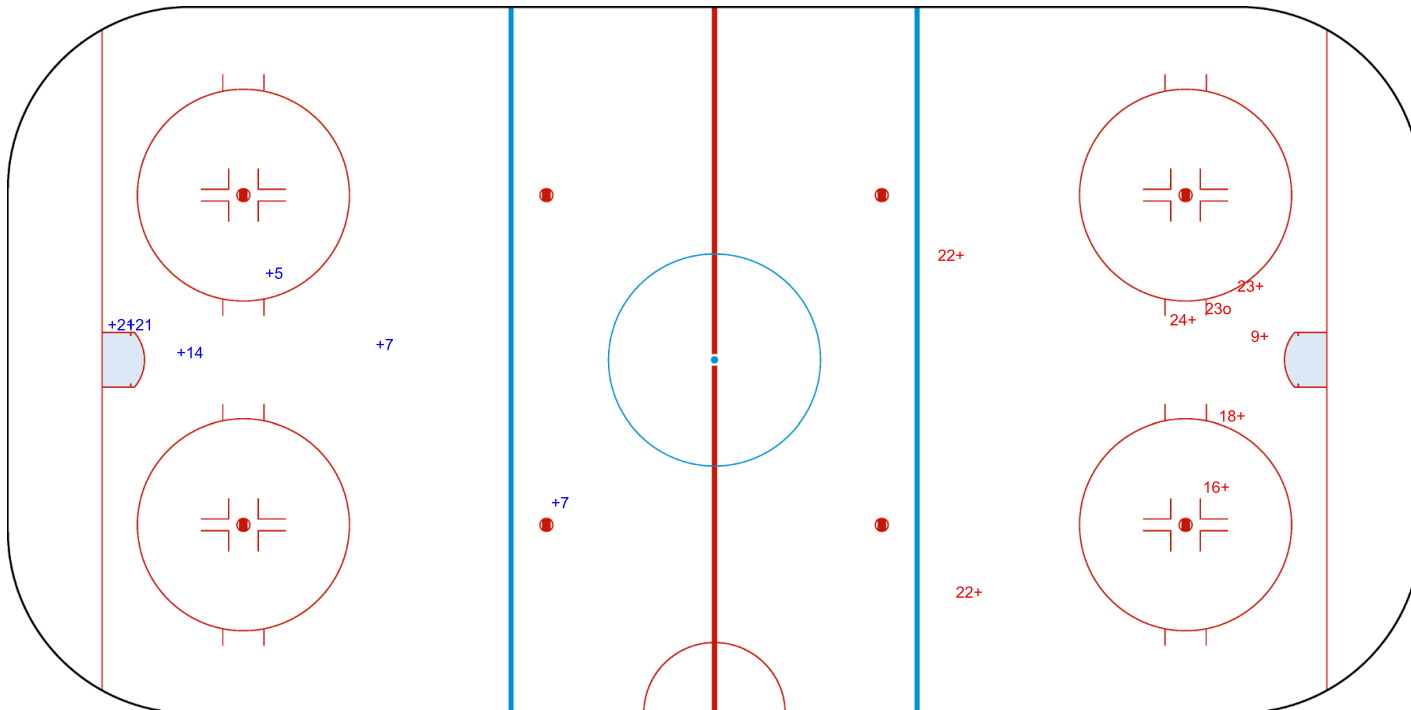

Shots by EST
Goals (o): 0   SSG (+): 6
SSP (<): 0   SPG (-): 0

GK 25 of SLO

SLO → 3rd Period ← EST

Shots by SLO
Goals (o): 1   SSG (+): 7
SSP (>): 0   SPG (-): 0

GK 29 of EST

o23

ENG

Legend:	
ENG	Empty net goal
GK	Goalkeeper
SPG	Shots past goal
SSG	Shots saved by goalkeeper
SSP	Shots saved by player