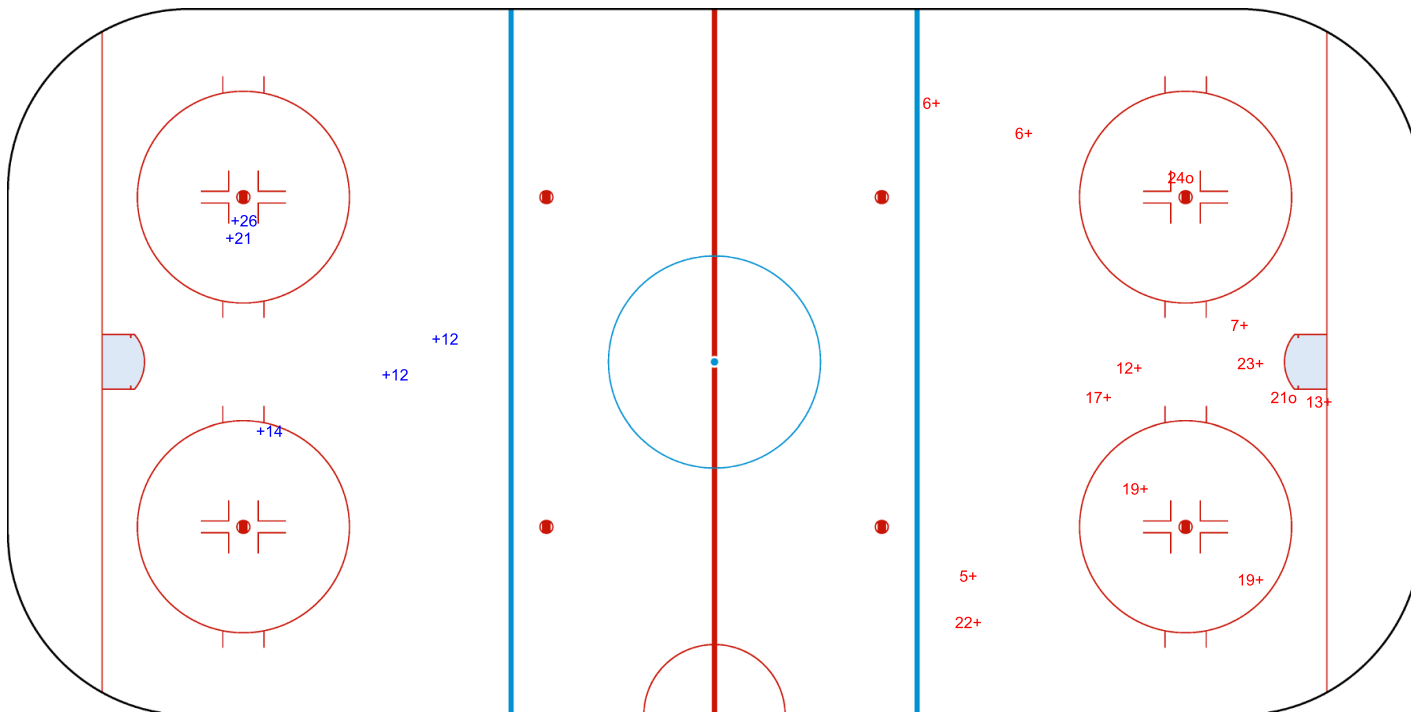

SHOT CHART
SLO - EST

Shots by EST
Goals (o): 0
SSP (<): 0
SSG (+): 5
SPG (-): 0

GK 25 of SLO

SLO → 1st Period ← EST

Shots by SLO
Goals (o): 2
SSP (>): 0
SSG (+): 11
SPG (-): 0

GK 29 of EST

Shots by SLO

Goals (o): 1 SSG (+): 14
SSP (<): 0 SPG (-): 0

GK 29 of EST

EST

2nd Period

SLO

Shots by EST

Goals (o): 1 SSG (+): 5
SSP (>): 0 SPG (-): 0

GK 25 of SLO

Shots by EST
Goals (o): 0 SSG (+): 6
SSP (<): 0 SPG (-): 0