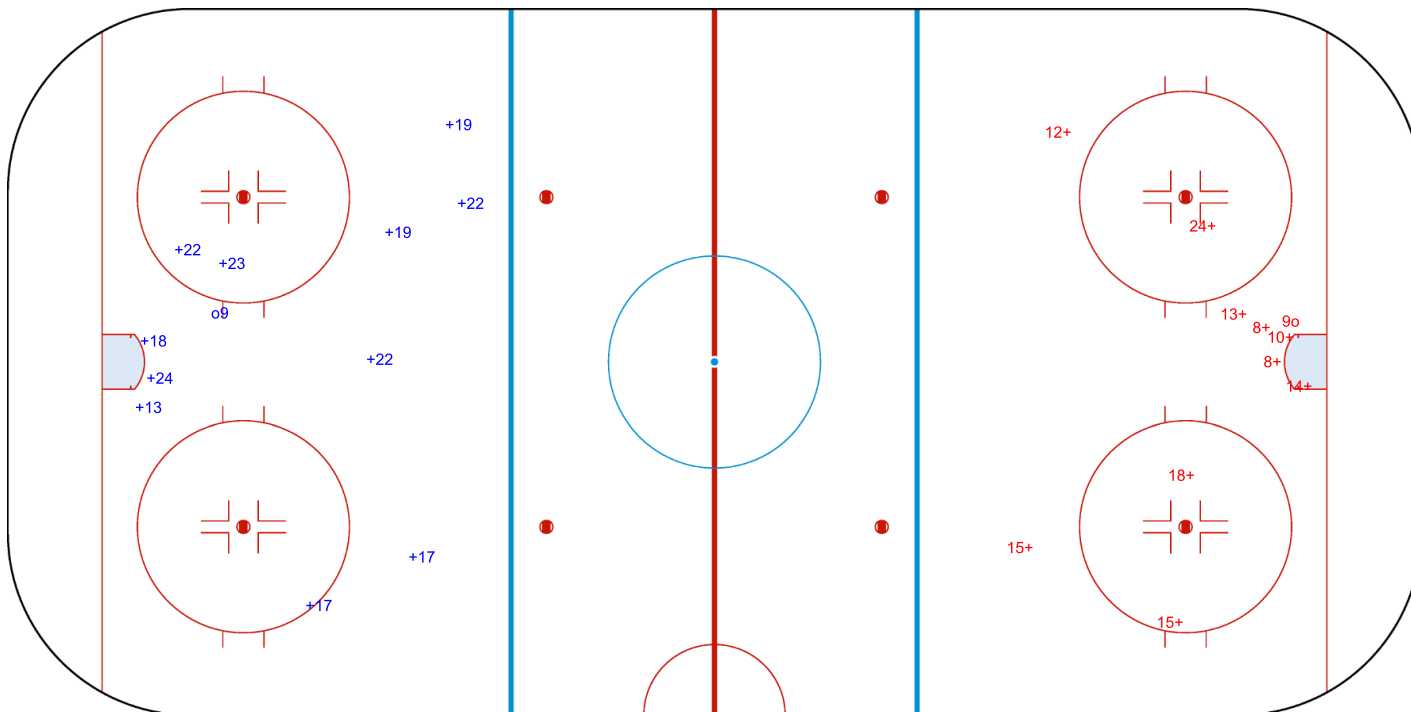

SHOT CHART
SLO - AUT

Shots by AUT
Goals (o): 2 SSG (+): 2
SSP (<): 0 SPG (-): 0

GK 20 of SLO

SLO 1st Period AUT

Shots by SLO
Goals (o): 0 SSG (+): 7
SSP (>): 0 SPG (-): 0

GK 1 of AUT

Shots by SLO
Goals (o): 1
SSP (<): 0
SSG (+): 11
SPG (-): 0

GK 1 of AUT

AUT → 2nd Period ← SLO

Shots by AUT
Goals (o): 1
SSP (>): 0
SSG (+): 10
SPG (-): 0

GK 20 of SLO

Shots by AUT
Goals (o): 3
SSP (<): 0
SSG (+): 2
SPG (-): 0

GK 20 of SLO

ENG

SLO