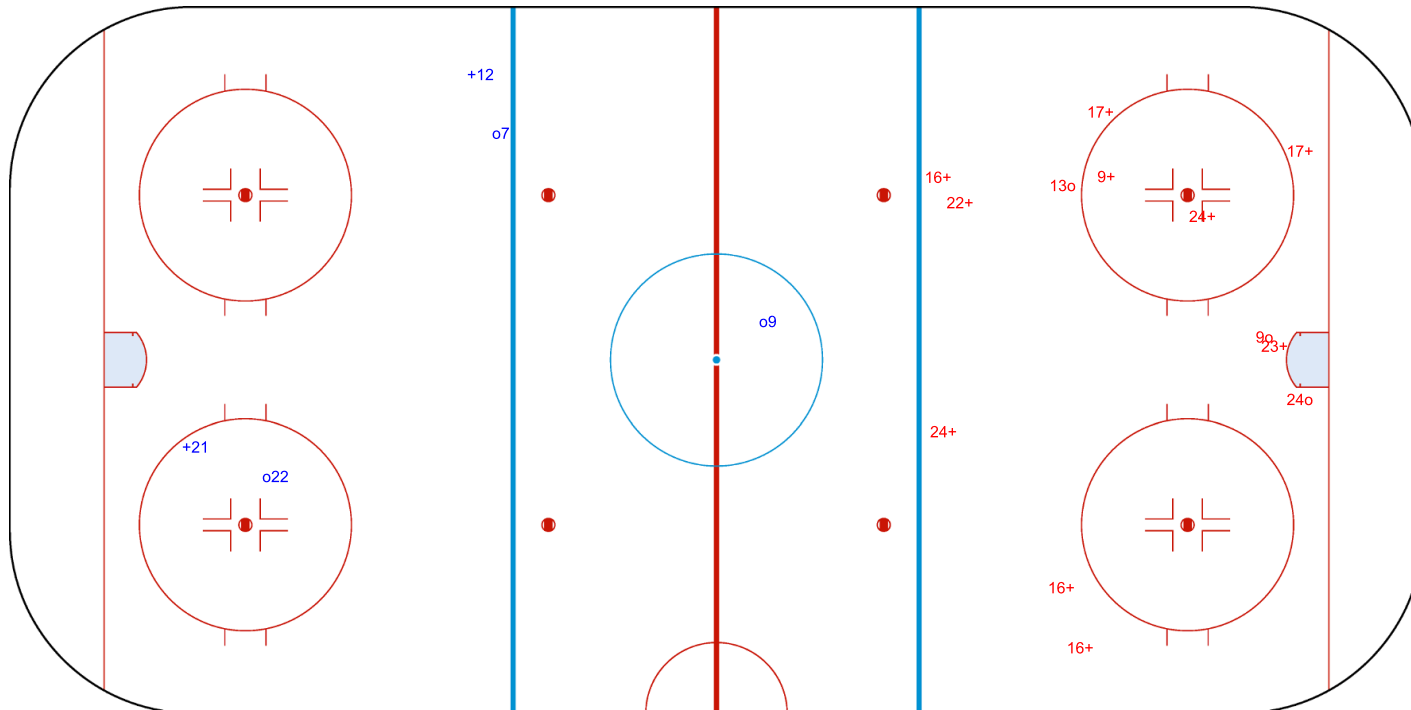

Shots by AUT
Goals (o): 3
SSP (<): 0
SSG (+): 2
SPG (-): 0

GK 20 of SLO

ENG

SLO

3rd Period

AUT

Shots by SLO
Goals (o): 3
SSP (>): 0
SSG (+): 10
SPG (-): 0

GK 1 of AUT

Legend:	ENG Empty net goal	GK Goalkeeper	SPG Shots past goal	SSG Shots saved by goalkeeper	SSP Shots saved by player