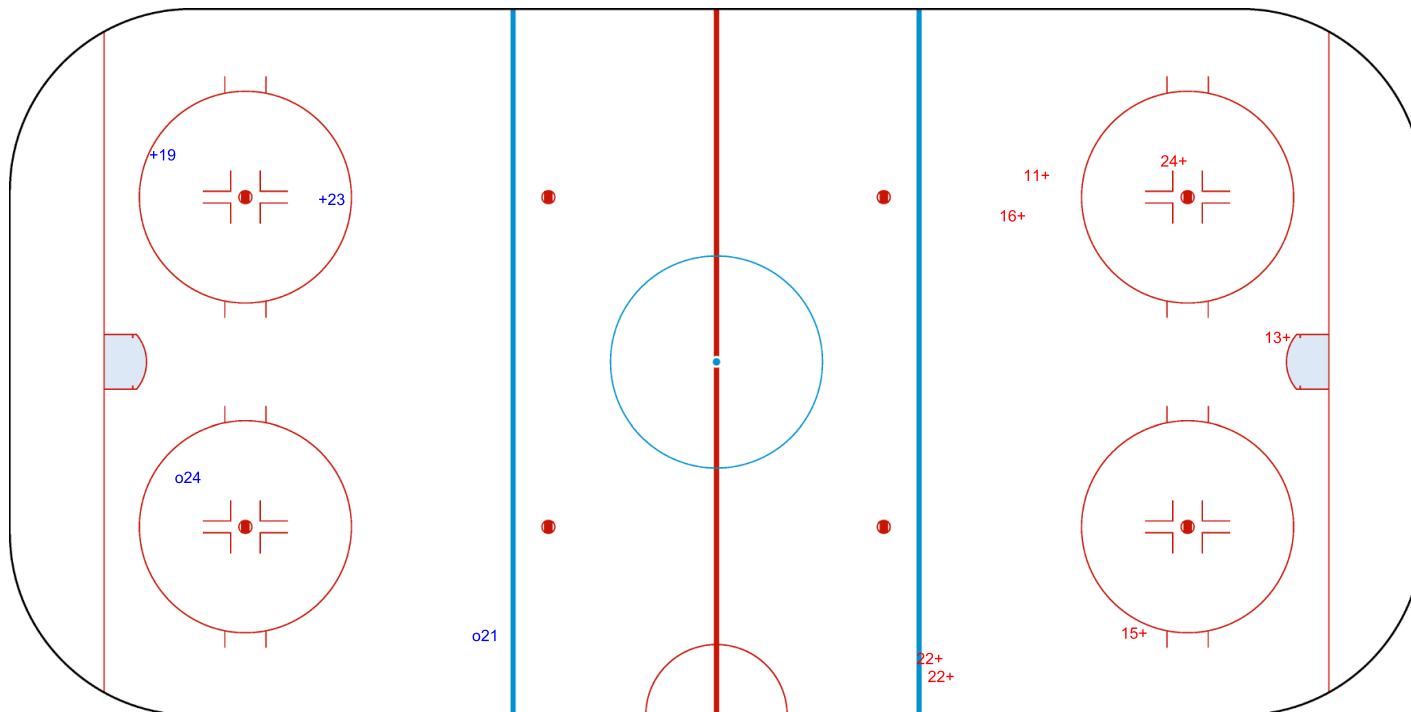

SHOT CHART
SLO - AUT

Shots by AUT
Goals (o): 2 SSG (+): 2
SSP (<): 0 SPG (-): 0

GK 20 of SLO

SLO 1st Period AUT

Shots by SLO
Goals (o): 0 SSG (+): 7
SSP (>): 0 SPG (-): 0

GK 1 of AUT

Shots by SLO
Goals (o): 1
SSP (<): 0
SSG (+): 11
SPG (-): 0

GK 1 of AUT

AUT → 2nd Period ← SLO

Shots by AUT
Goals (o): 1
SSP (>): 0
SSG (+): 10
SPG (-): 0

GK 20 of SLO

Shots by AUT
Goals (o): 3
SSP (<): 0
SSG (+): 2
SPG (-): 0

GK 20 of SLO

ENG

SLO