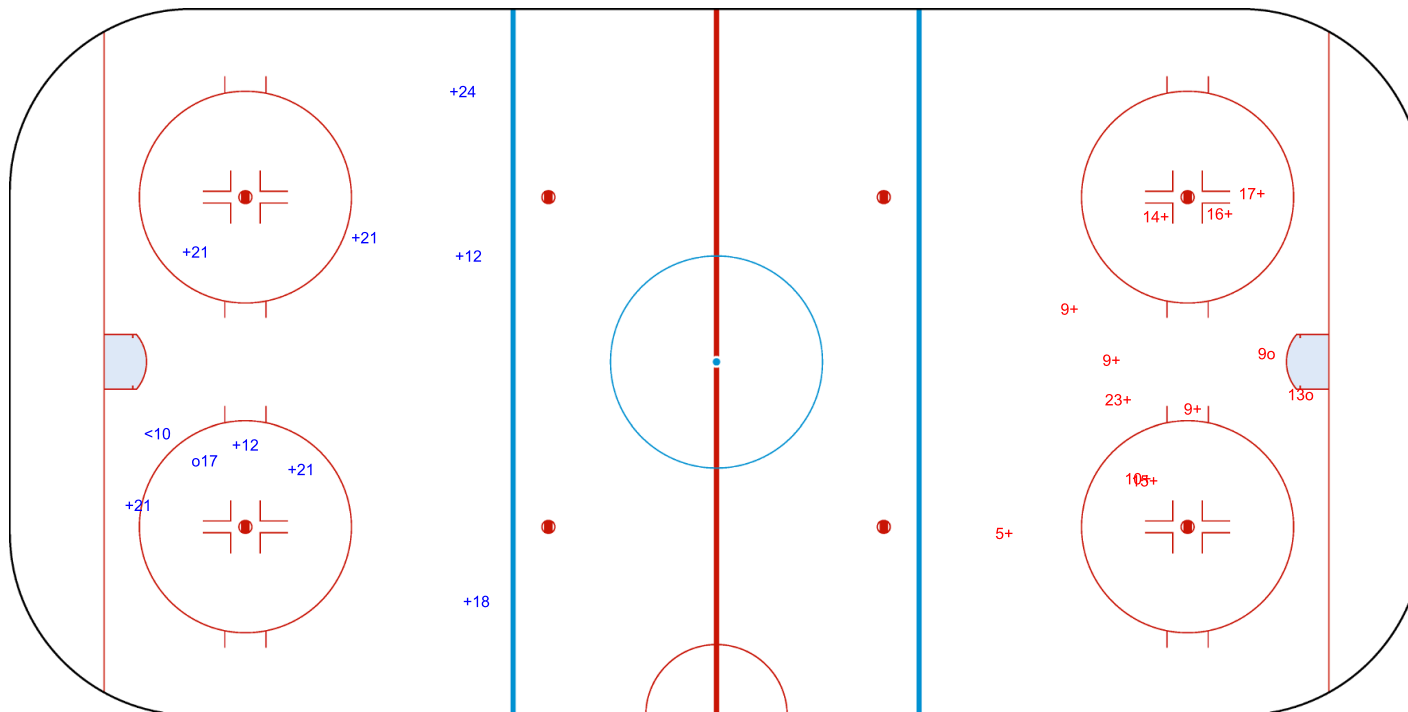

GK 20 of POL

2nd Period

Shots by POL
Goals (o): 2
SSP (>): 0
SSG (+): 4
SPG (-): 0

GK 25 of SLO

Shots by POL

Goals (o): 1 SSG (+): 8
SSP (<): 1 SPG (-): 0

GK 25 of SLO

3rd Period

Shots by SLO

Goals (o): 2 SSG (+): 10
SSP (>): 0 SPG (-): 0

GK 20 of POL

Legend:		
GK	Goalkeeper	
SPG	Shots past goal	
SSG	Shots saved by goalkeeper	
SSP	Shots saved by player	