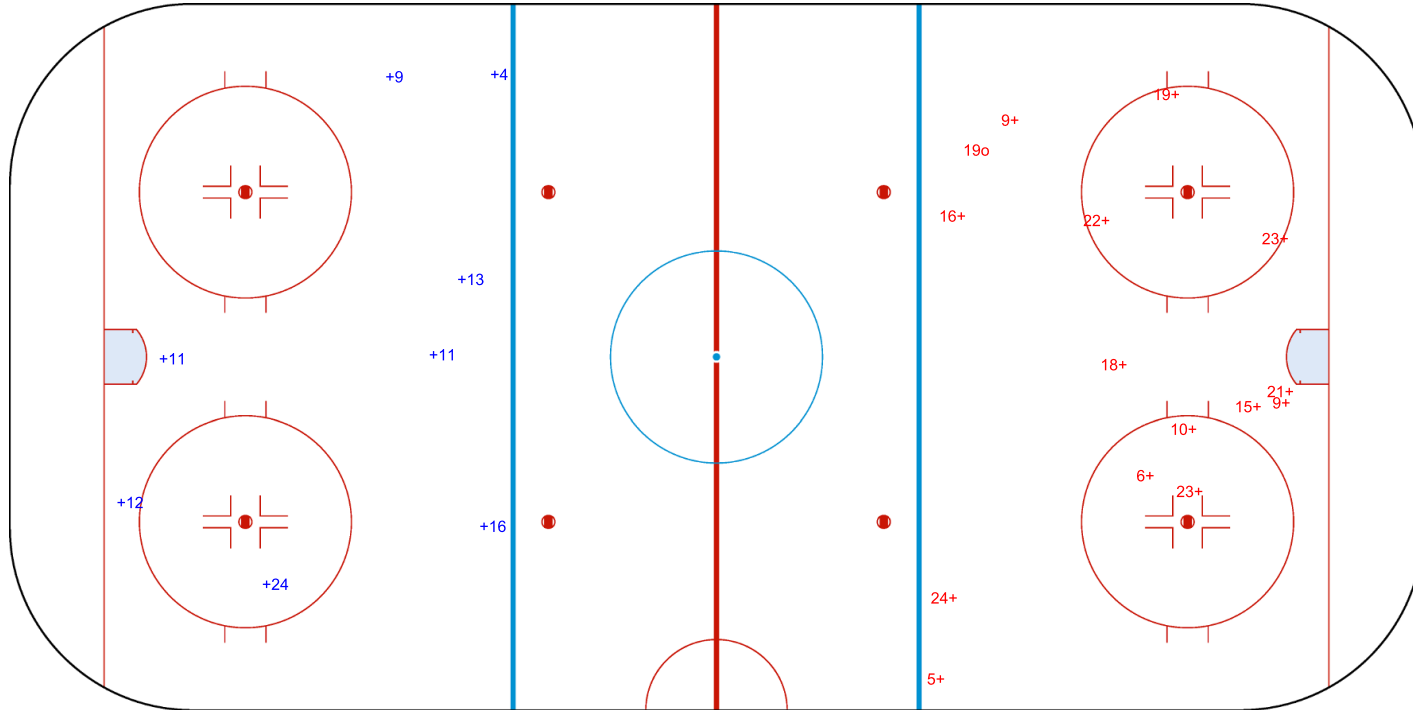

SHOT CHART
SLO - POL

Shots by POL
Goals (o): 0
SSP (<): 0
SSG (+): 8
SPG (-): 0

GK 25 of SLO

SLO → 1st Period ← POL

Shots by SLO
Goals (o): 1
SSP (>): 0
SSG (+): 14
SPG (-): 0

GK 20 of POL

Shots by SLO
Goals (o): 3
SSP (<): 0
SSG (+): 12
SPG (-): 0

GK 20 of POL

2nd Period

Shots by POL
Goals (o): 2
SSP (>): 0
SSG (+): 4
SPG (-): 0

GK 25 of SLO

Shots by POL

Goals (o): 1 SSG (+): 8
SSP (<): 1 SPG (-): 0

GK 25 of SLO

3rd Period