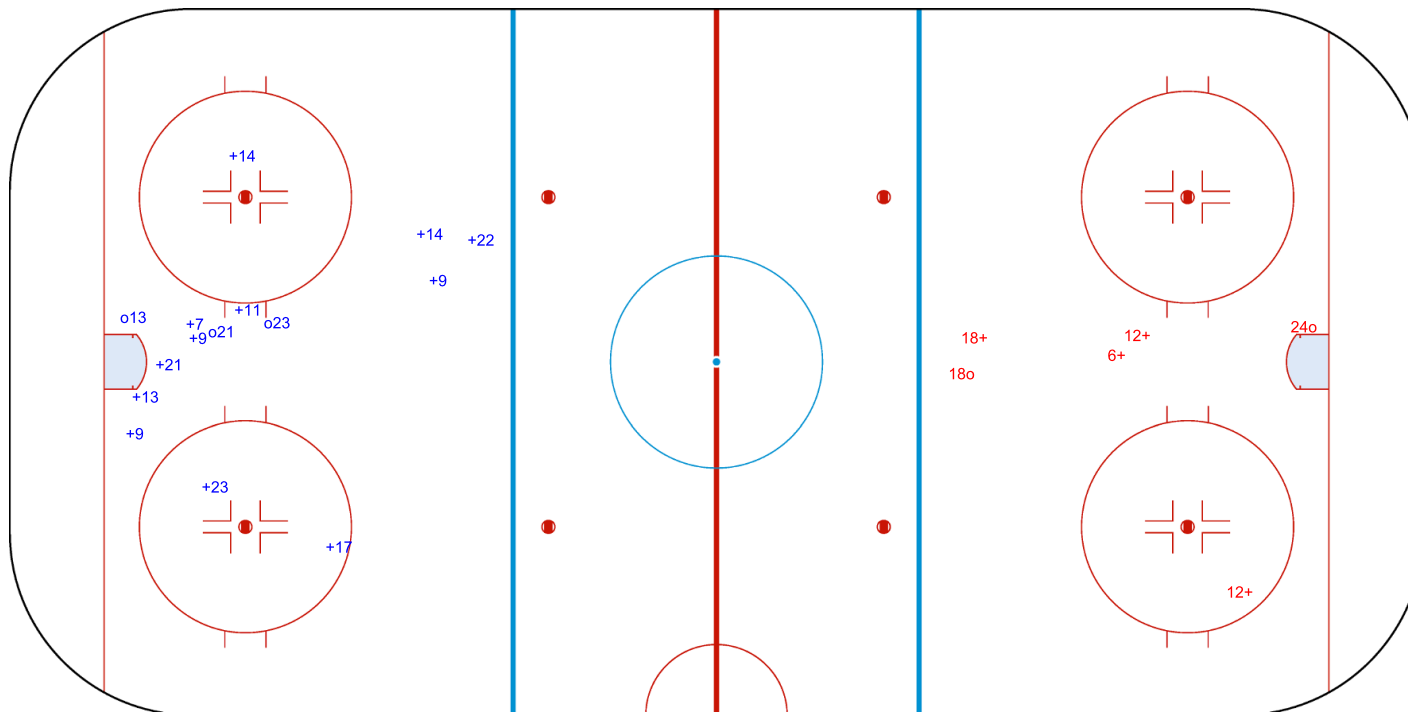

GK 20 of POL

2nd Period

Shots by POL
Goals (o): 2
SSP (>): 0
SSG (+): 4
SPG (-): 0

GK 25 of SLO

Shots by POL

Goals (o): 1 SSG (+): 8
SSP (<): 1 SPG (-): 0

GK 25 of SLO

3rd Period

Shots by SLO

Goals (o): 2 SSG (+): 10
SSP (>): 0 SPG (-): 0

GK 20 of POL

Legend:		
GK	Goalkeeper	
SPG	Shots past goal	
SSG	Shots saved by goalkeeper	
SSP	Shots saved by player	