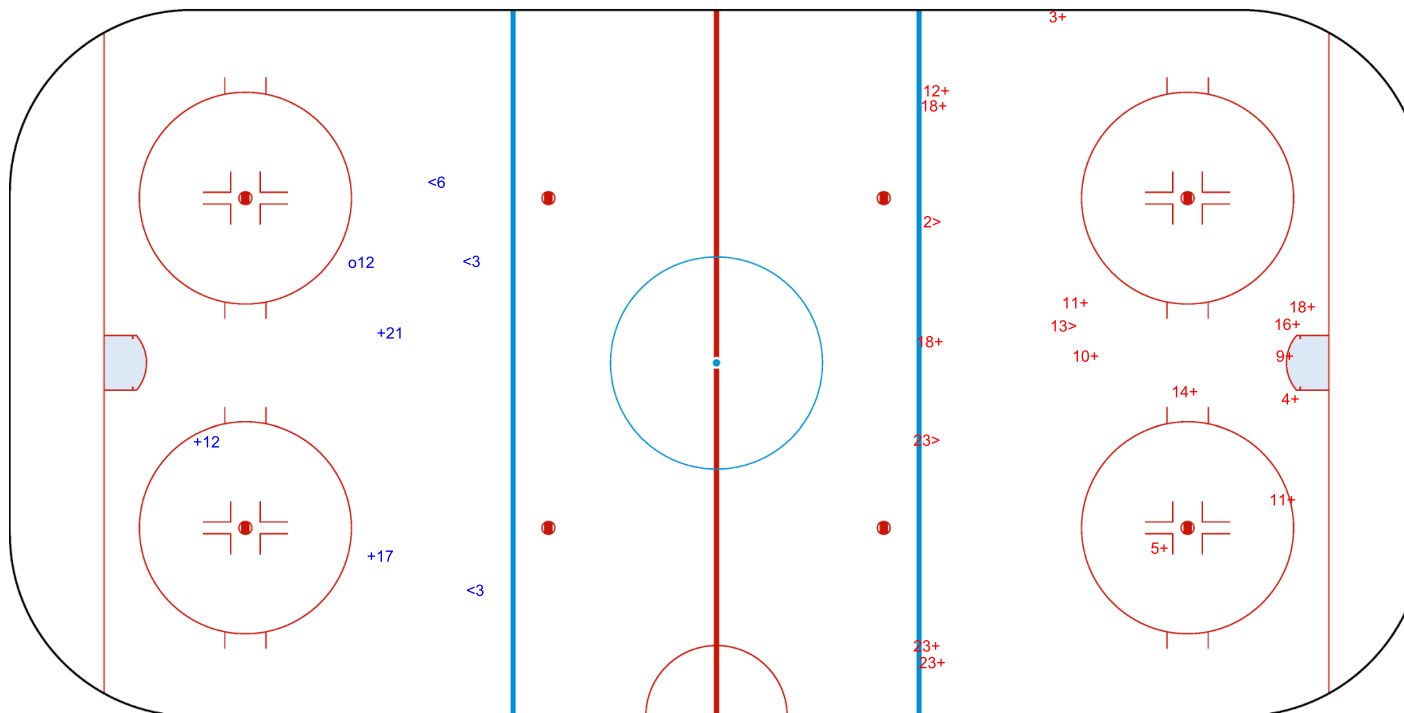

SHOT CHART  
POL - AUT

Shots by POL  
Goals (o): 1    SSG (+): 3  
SSP (<): 3    SPG (-): 0

GK 1 of AUT

AUT → 1st Period ← POL

Shots by AUT  
Goals (o): 0    SSG (+): 15  
SSP (>): 3    SPG (-): 0

GK 20 of POL