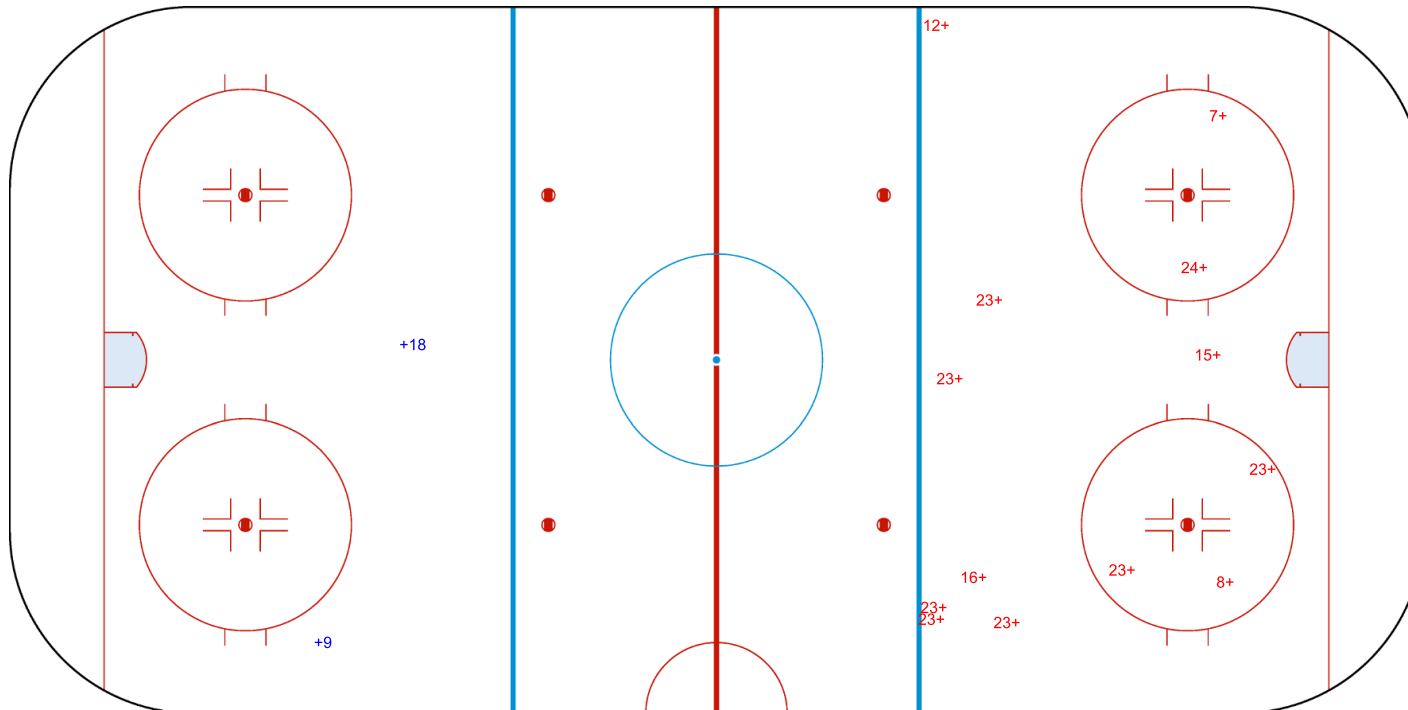

GK 1 of AUT

AUT

3rd Period

POL

Shots by AUT

Goals (o): 0    SSG (+): 13  
SSP (>): 0    SPG (-): 0

GK 20 of POL

Legend:		
<b>GK</b>	Goalkeeper	
<b>SPG</b>	Shots past goal	
<b>SSG</b>	Shots saved by goalkeeper	
<b>SSP</b>	Shots saved by player	