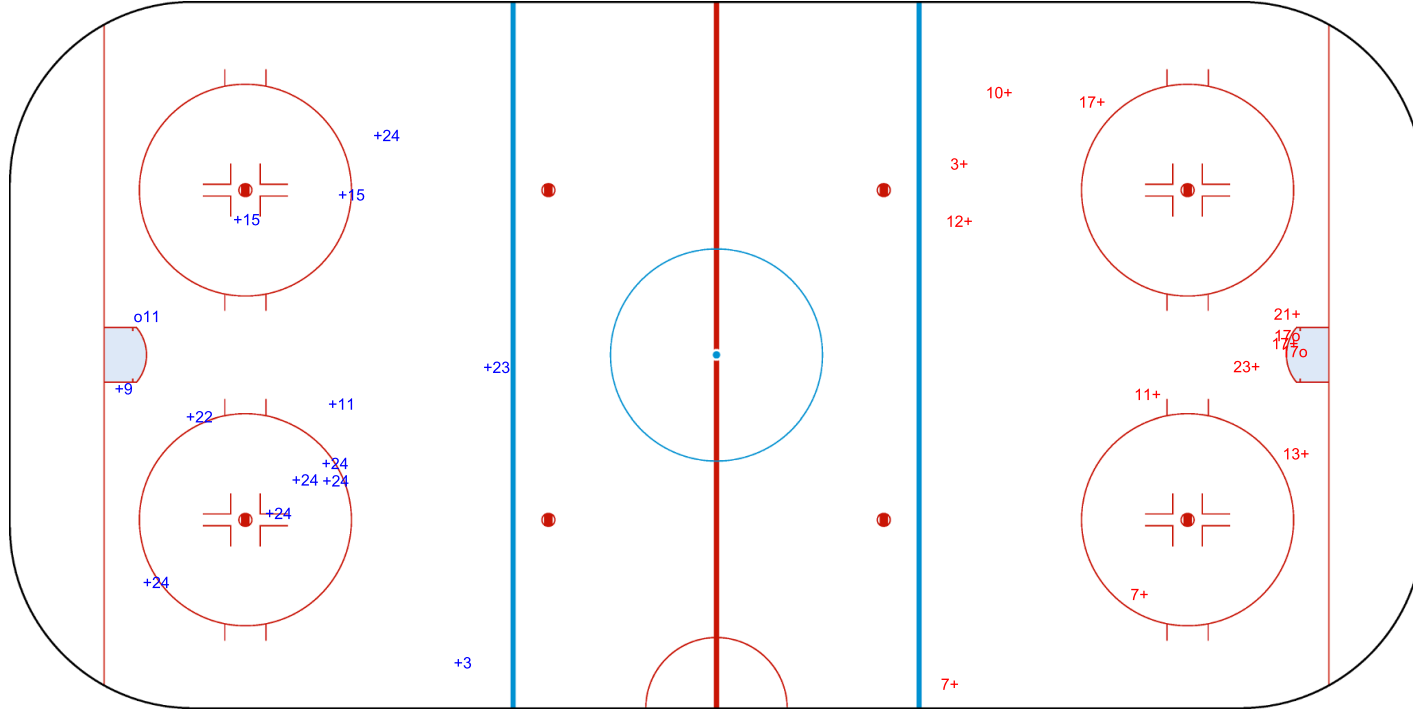

Shots by AUT  
Goals (o): 1  
SSP (<): 0  
SSG (+): 13  
SPG (-): 0

GK 20 of POL

POL → 2nd Period ← AUT

Shots by POL  
Goals (o): 2  
SSP (>): 0  
SSG (+): 11  
SPG (-): 0

817

GK 1 of AUT

Shots by POL

Goals (o): 0    SSG (+): 2  
SSP (<): 0    SPG (-): 0