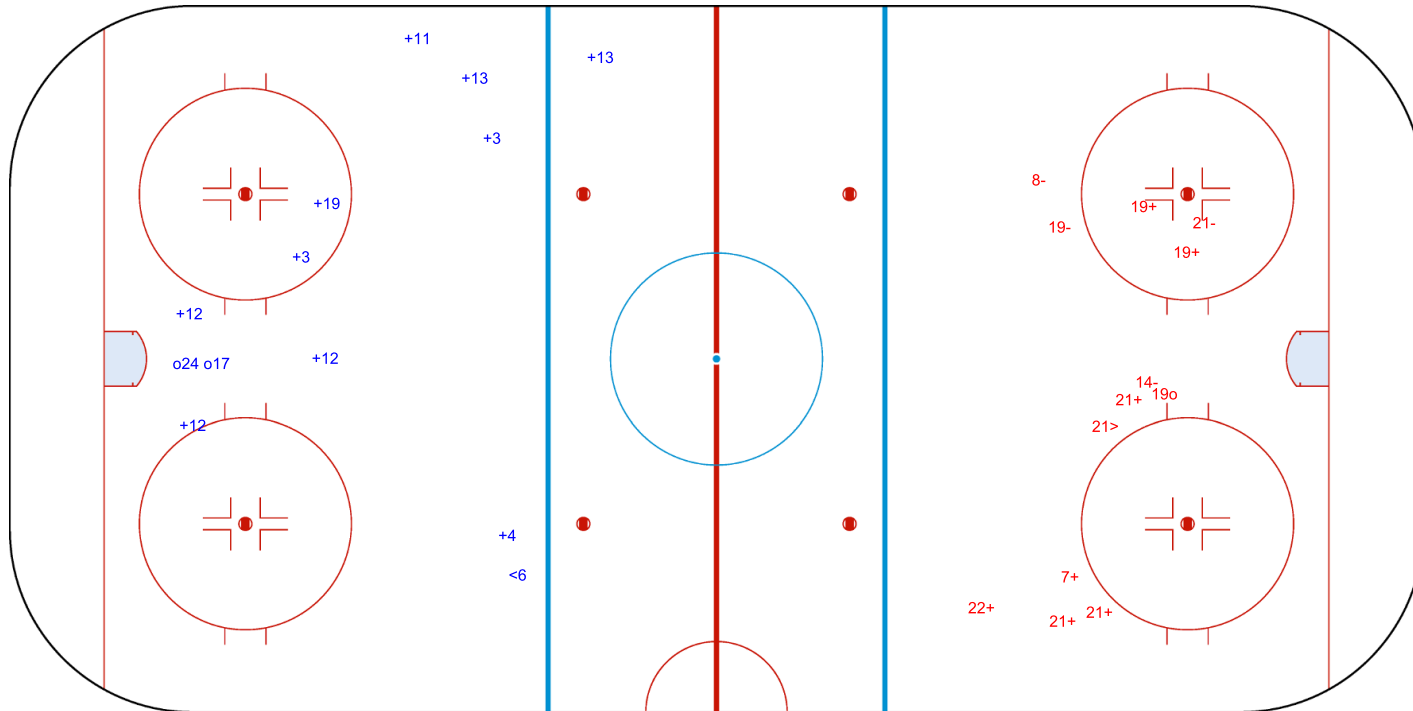

SHOT CHART  
RSA - BIH

Shots by RSA  
Goals (o): 2    SSG (+): 10  
SSP (<): 1    SPG (-): 0

GK 25 of BIH

BIH → 1st Period ← RSA

Shots by BIH  
Goals (o): 1    SSG (+): 7  
SSP (>): 1    SPG (-): 4

GK 20 of RSA

Shots by BIH  
Goals (o): 1  
SSP (<): 0  
SSG (+): 8  
SPG (-): 4

o3

GK 20 of RSA

RSA → 2nd Period ← BIH

Shots by RSA  
Goals (o): 1  
SSP (>): 0  
SSG (+): 4  
SPG (-): 0

o4

GK 25 of BIH

Shots by RSA