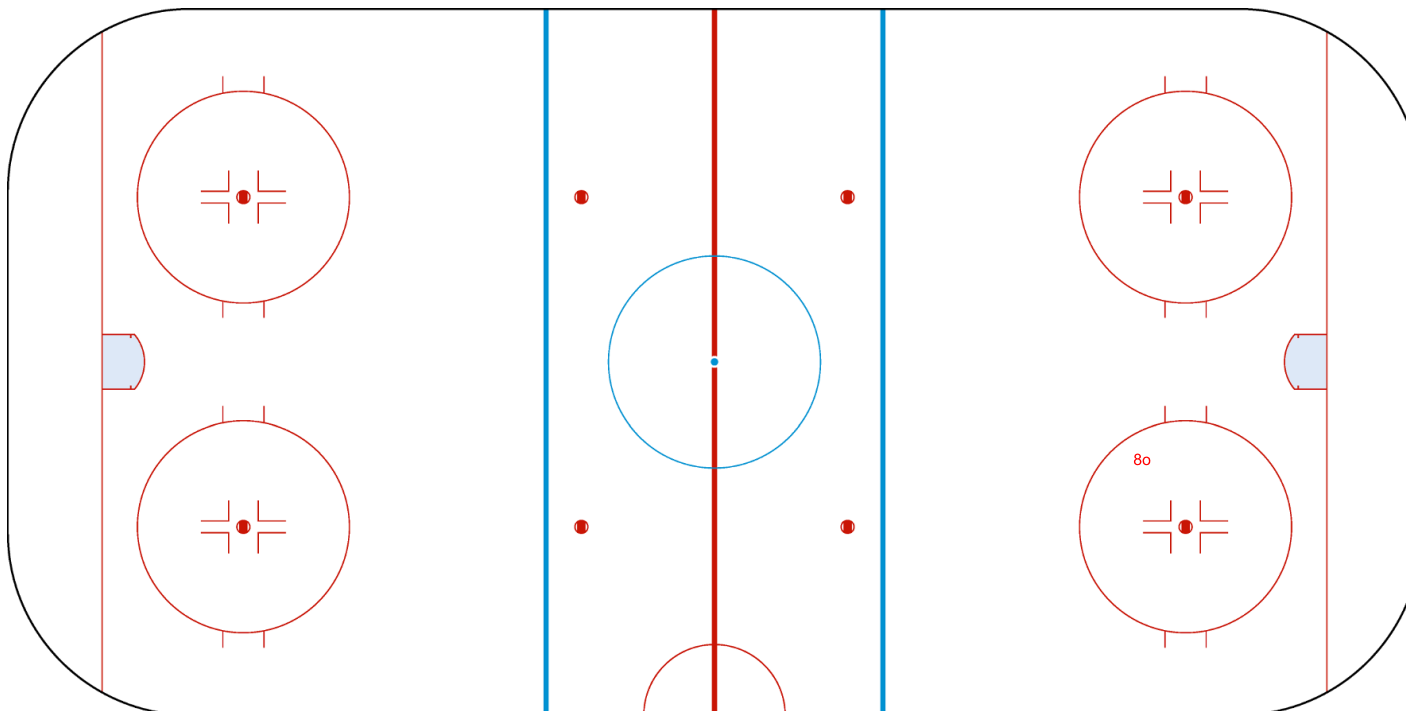

Goals (o): 0    SSG (+): 0  
SSP (<): 0    SPG (-): 0

GK 25 of BIH

Overtime

Shots by BIH

Goals (o): 1    SSG (+): 0  
SSP (>): 0    SPG (-): 0

GK 20 of RSA

<b>Legend:</b>	<b>GK</b> Goalkeeper	<b>SPG</b> Shots past goal	<b>SSG</b> Shots saved by goalkeeper	<b>SSP</b> Shots saved by player
----------------	----------------------	----------------------------	--------------------------------------	----------------------------------