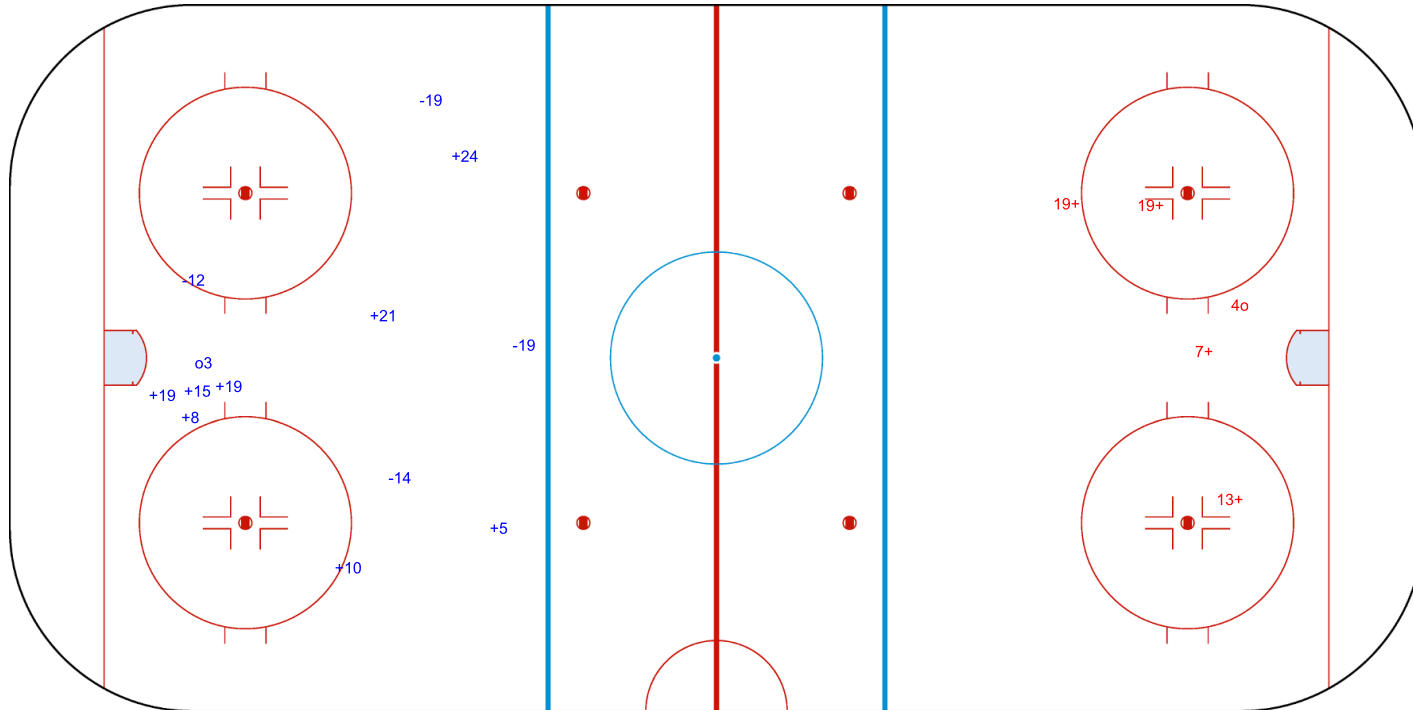

SHOT CHART  
RSA - BIH

Shots by RSA  
Goals (o): 2    SSG (+): 10  
SSP (<): 1    SPG (-): 0

GK 25 of BIH

BIH → 1st Period ← RSA

Shots by BIH  
Goals (o): 1    SSG (+): 7  
SSP (>): 1    SPG (-): 4

GK 20 of RSA

Shots by BIH  
Goals (o): 1  
SSP (<): 0  
SSG (+): 8  
SPG (-): 4

o3

GK 20 of RSA

RSA → 2nd Period ← BIH

Shots by RSA  
Goals (o): 1  
SSP (>): 0  
SSG (+): 4  
SPG (-): 0

o4

GK 25 of BIH

Shots by RSA