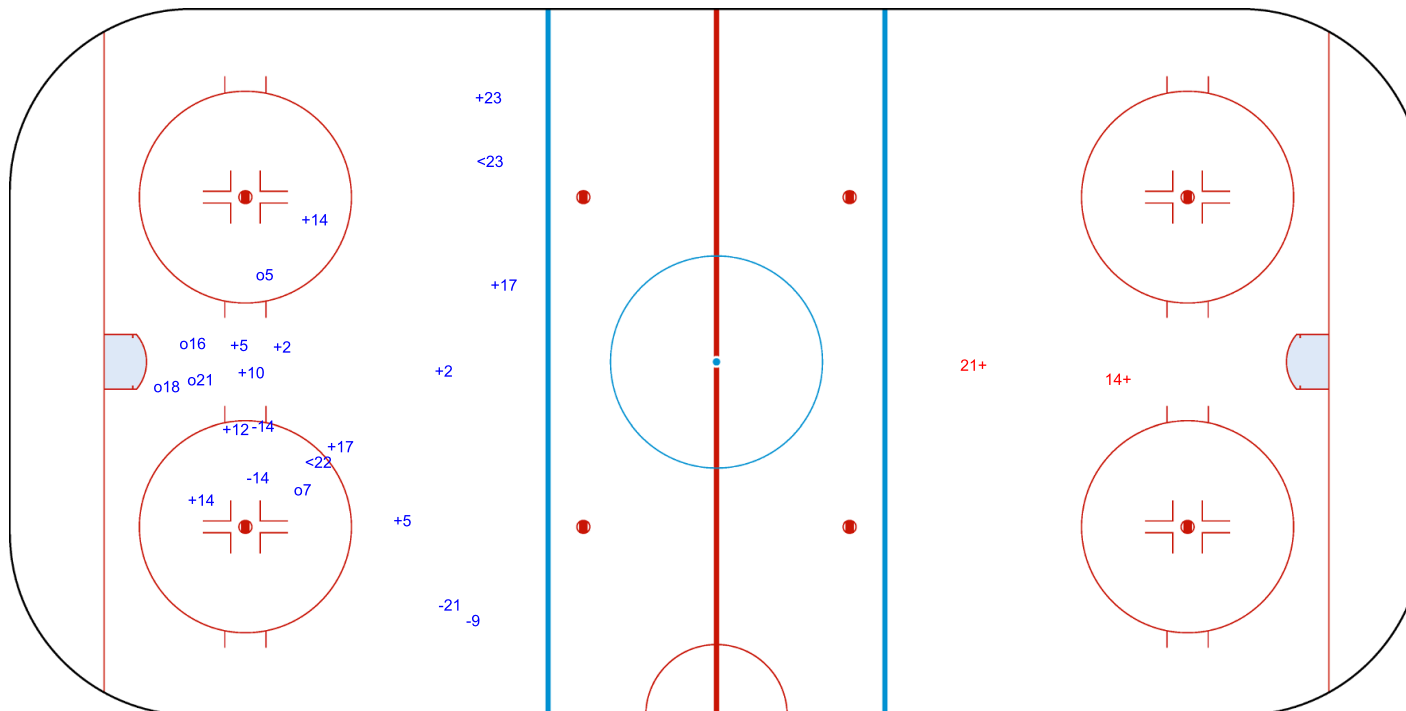

Goals (o): 5 SSG (+): 11
SSP (-): 2 SPG (-): 4

GK 20 of RSA

GK 25 of RSA

3rd Period

Shots by RSA

Goals (o): 0 SSG (+): 2
SSP (>): 0 SPG (-): 0

GK 20 of AUS

Legend:	
GK	Goalkeeper
SPG	Shots past goal
SSG	Shots saved by goalkeeper
SSP	Shots saved by player