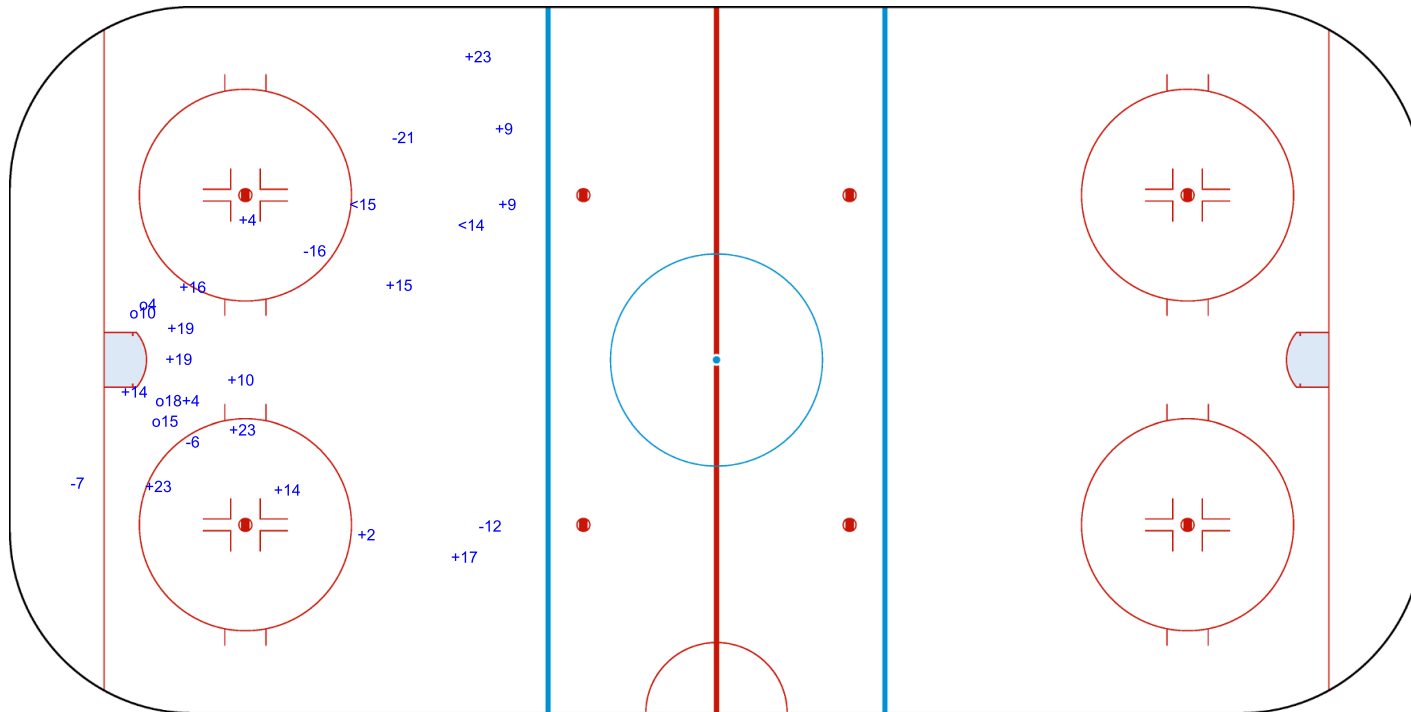

SHOT CHART
AUS - RSA

Shots by AUS
Goals (o): 4 SSG (+): 16
SSP (<): 2 SPG (-): 5

GK 20 of RSA

RSA → 1st Period ← AUS

Shots by RSA
Goals (o): 0 SSG (+): 0
SSP (>): 0 SPG (-): 0

GK 20 of AUS

Shots by RSA

Goals (o): 1 SSG (+): 3