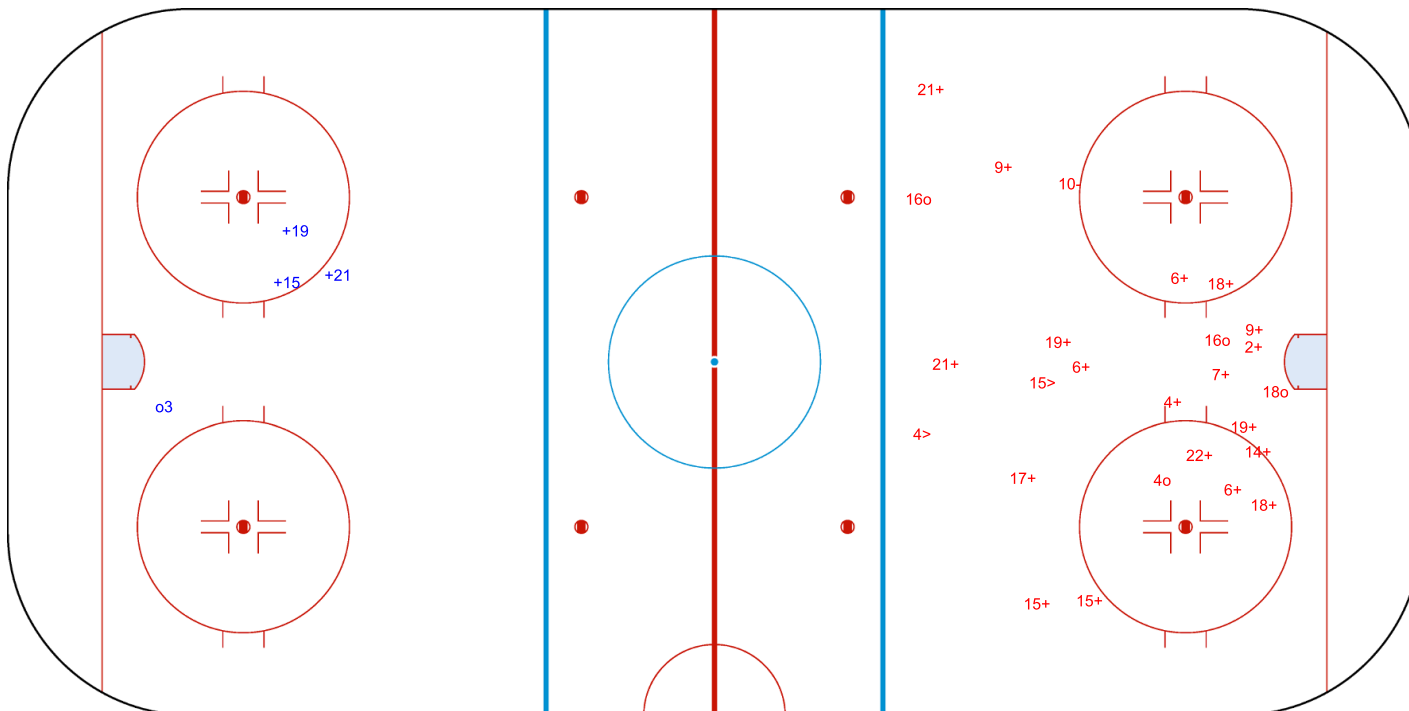

Shots by RSA

Goals (o): 1   SSG (+): 3

SSP (<): 0   SPG (-): 0

GK 20 of AUS

2nd Period

Shots by AUS

Goals (o): 4   SSG (+): 19

SSP (>): 2   SPG (-): 1

GK 20 of RSA