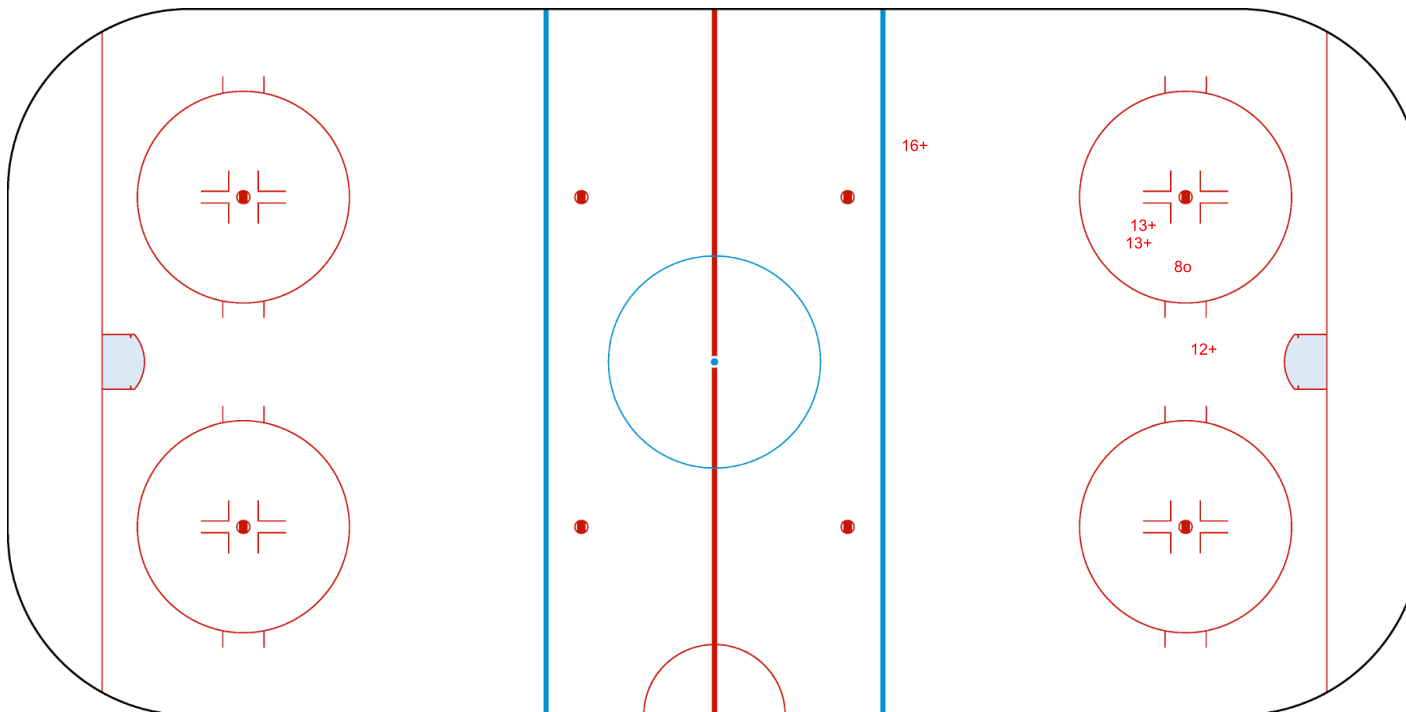

Overtime

ISR

Shots by TPE

Goals (o): 1 SSG (+): 4
SSP (>): 0 SPG (-): 0

GK 1 of ISR

Legend:	
GK Goalkeeper	SSP Shots saved by player
SPG Shots past goal	SSG Shots saved by goalkeeper