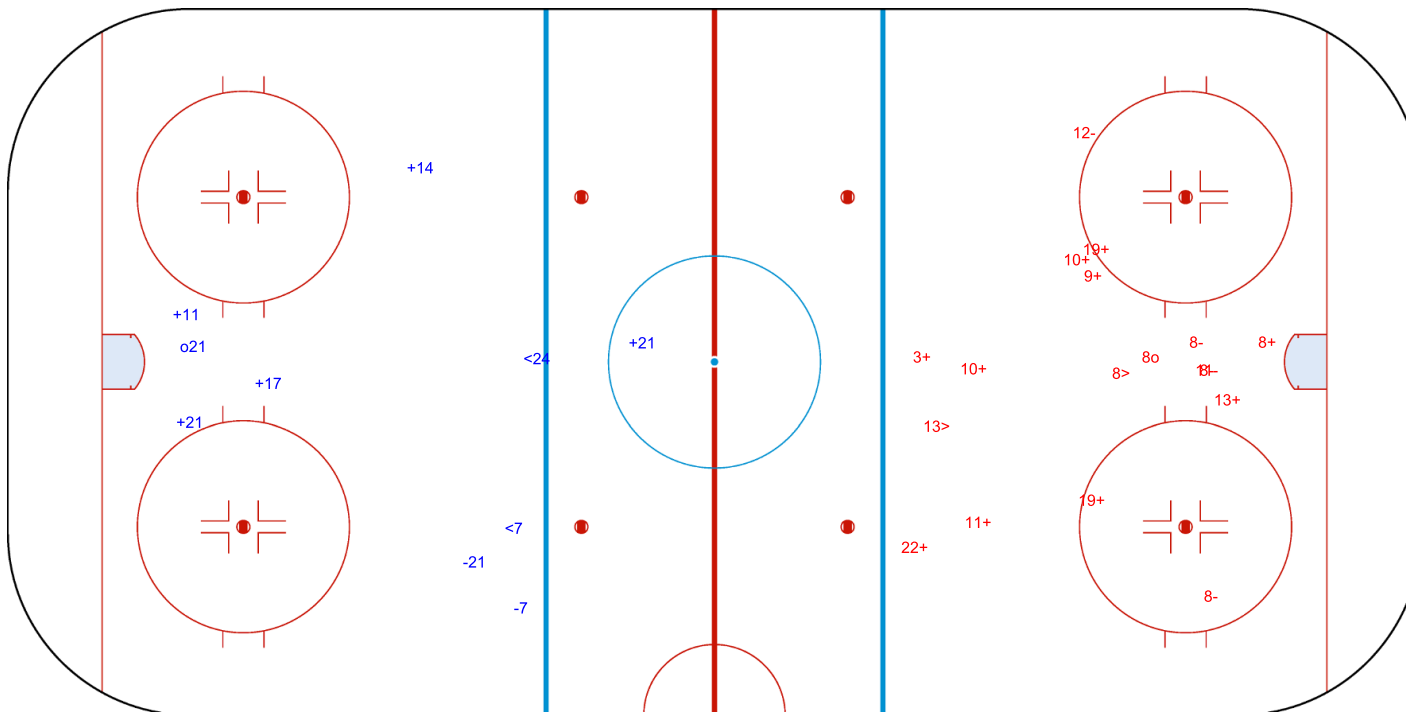

SHOT CHART
TPE - ISR

Shots by ISR
Goals (o): 1 SSG (+): 5
SSP (<): 2 SPG (-): 2

GK 25 of TPE

TPE → 1st Period ← ISR

Shots by TPE
Goals (o): 1 SSG (+): 10
SSP (>): 2 SPG (-): 5

GK 1 of ISR

Shots by TPE

Goals (o): 1 SSG (+): 12
SSP (<): 0 SPG (-): 6

GK 1 of ISR

ISR → 2nd Period ← TPE

Shots by ISR

Goals (o): 3 SSG (+): 12
SSP (>): 3 SPG (-): 7

GK 25 of TPE

Shots by ISR

Goals (o): 1 SSG (+): 5
SSP (<): 0 SPG (-): 3

GK 25 of TPE