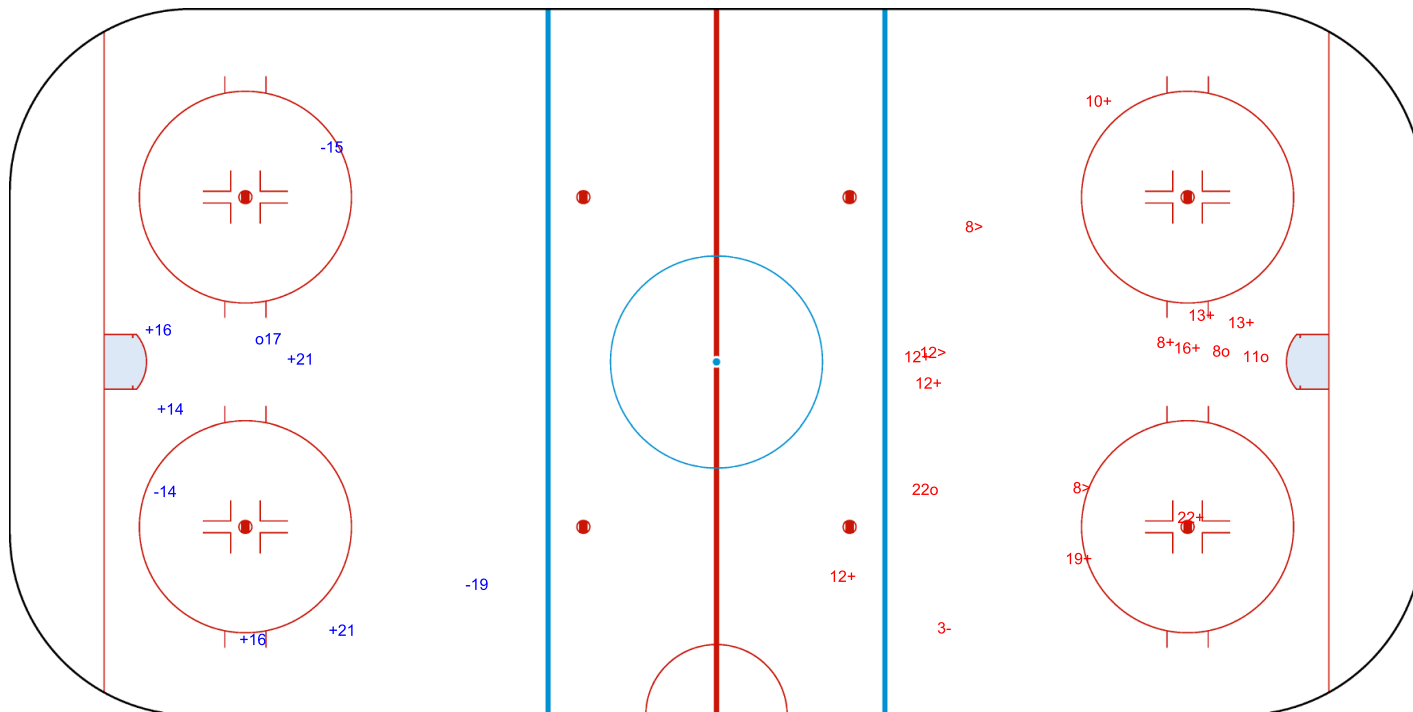

SHOT CHART
TPE - ISR

Shots by ISR
Goals (o): 1 SSG (+): 5
SSP (<): 2 SPG (-): 2

GK 25 of TPE

TPE → 1st Period ← ISR

Shots by TPE
Goals (o): 1 SSG (+): 10
SSP (>): 2 SPG (-): 5

GK 1 of ISR

Shots by TPE

Goals (o): 1 SSG (+): 12
SSP (<): 0 SPG (-): 6

GK 1 of ISR

ISR → 2nd Period ← TPE

Shots by ISR

Goals (o): 3 SSG (+): 12
SSP (>): 3 SPG (-): 7

GK 25 of TPE

Shots by ISR

Goals (o): 1 SSG (+): 5
SSP (<): 0 SPG (-): 3

GK 25 of TPE

3rd Period

Shots by TPE

Goals (o): 3 SSG (+): 10
SSP (>): 3 SPG (-): 1

GK 1 of ISR

Shots by ISR

Goals (o): 0 SSG (+): 0
SSP (<): 0 SPG (-): 0

GK 25 of TPE

TPE