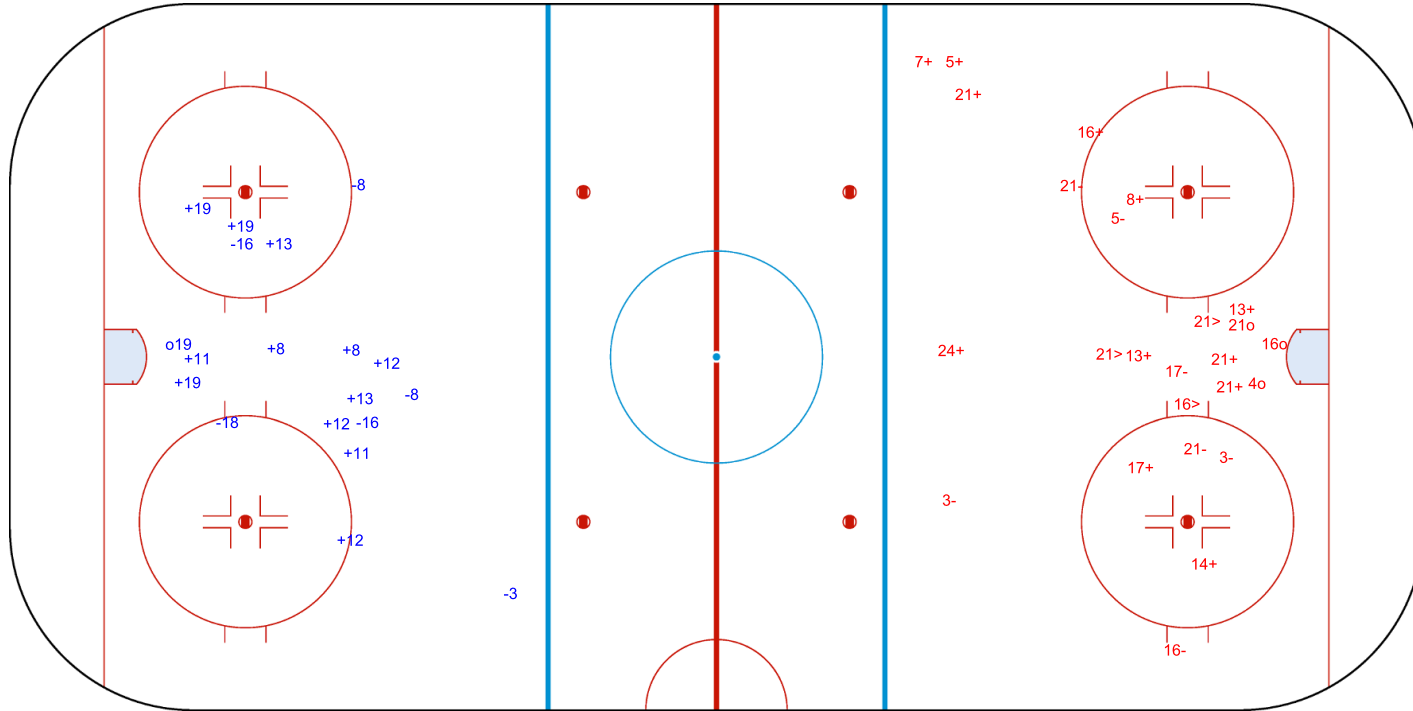

SHOT CHART
TPE - ISR

Shots by ISR
Goals (o): 1 SSG (+): 5
SSP (<): 2 SPG (-): 2

GK 25 of TPE

TPE → 1st Period ← ISR

Shots by TPE
Goals (o): 1 SSG (+): 10
SSP (>): 2 SPG (-): 5

GK 1 of ISR

Shots by TPE

Goals (o): 1 SSG (+): 12
SSP (<): 0 SPG (-): 6

GK 1 of ISR

ISR → 2nd Period ← TPE

Shots by ISR

Goals (o): 3 SSG (+): 12
SSP (>): 3 SPG (-): 7

GK 25 of TPE

Shots by ISR

Goals (o): 1 SSG (+): 5
SSP (<): 0 SPG (-): 3

GK 25 of TPE