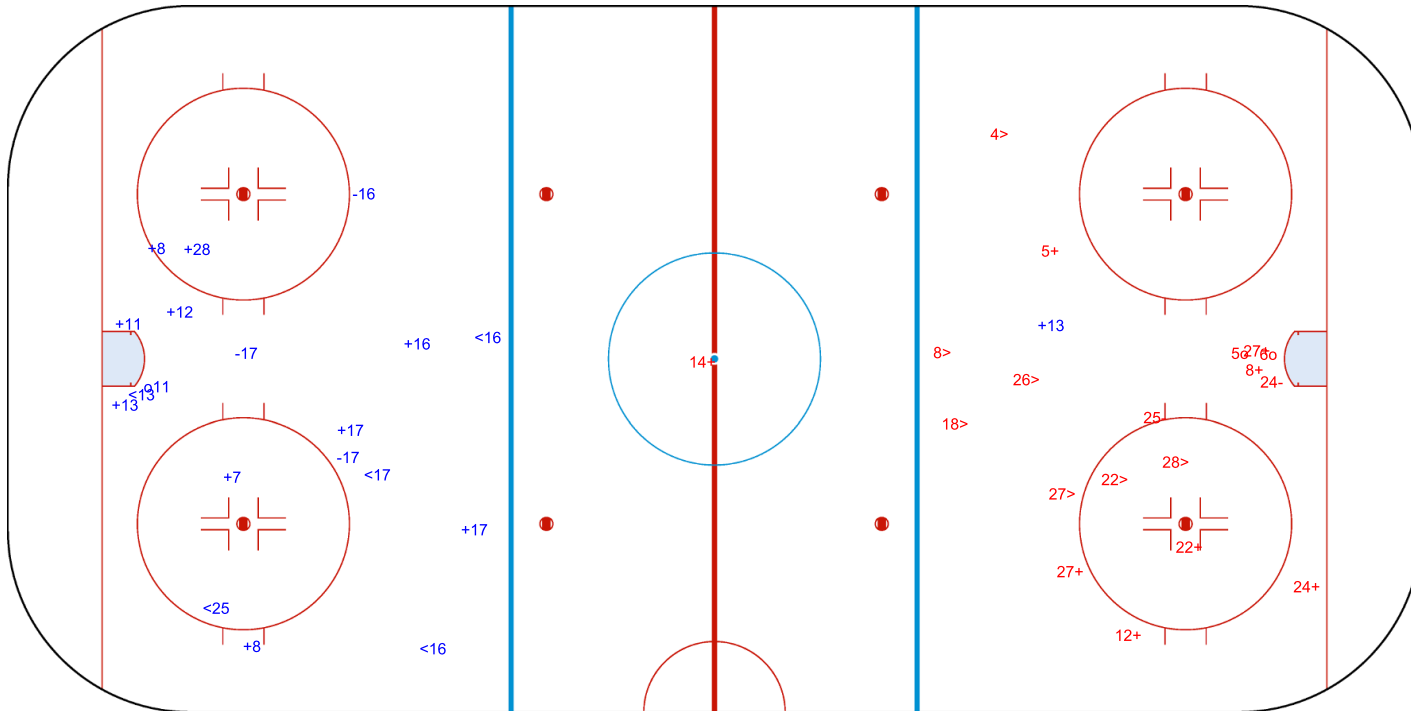

SHOT CHART
SUI - LAT

Shots by LAT
Goals (o): 1
SSG (+): 11
SSP (<): 5
SPG (-): 3

GK 29 of SUI

SUI → 1st Period ← LAT

Shots by SUI
Goals (o): 2
SSG (+): 8
SSP (>): 7
SPG (-): 2

GK 1 of LAT

Shots by SUI
Goals (o): 1 SSG (+): 7
SSP (<): 9 SPG (-): 8

GK 1 of LAT

LAT → 2nd Period ← SUI

Shots by LAT
Goals (o): 0 SSG (+): 3
SSP (>): 3 SPG (-): 2

GK 29 of SUI

Shots by LAT
Goals (o): 0
SSP (<): 5
SSG (+): 3
SPG (-): 4

GK 29 of SUI

SUI → 3rd Period ← LAT

Shots by SUI
Goals (o): 2
SSP (>): 1
SSG (+): 1
SPG (-): 2