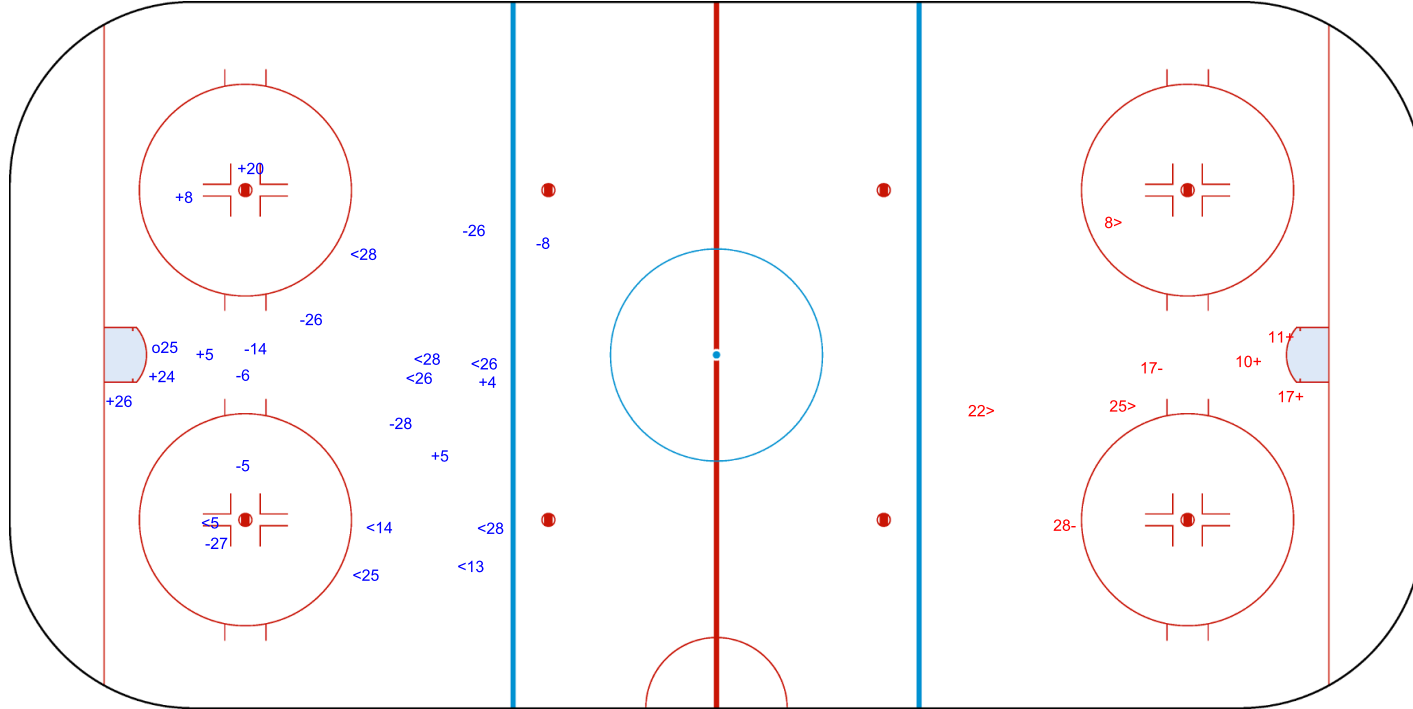

SHOT CHART
SUI - LAT

Shots by LAT
Goals (o): 1
SSG (+): 11
SSP (<): 5
SPG (-): 3

GK 29 of SUI

SUI → 1st Period ← LAT

Shots by SUI
Goals (o): 2
SSG (+): 8
SSP (>): 7
SPG (-): 2

GK 1 of LAT

Shots by SUI
Goals (o): 1 SSG (+): 7
SSP (<): 9 SPG (-): 8

GK 1 of LAT

LAT → 2nd Period ← SUI

Shots by LAT
Goals (o): 0 SSG (+): 3
SSP (>): 3 SPG (-): 2

GK 29 of SUI

Shots by LAT
Goals (o): 0
SSP (<): 5
SSG (+): 3
SPG (-): 4

GK 29 of SUI

SUI → 3rd Period ← LAT

Shots by SUI
Goals (o): 2
SSP (>): 1
SSG (+): 1
SPG (-): 2