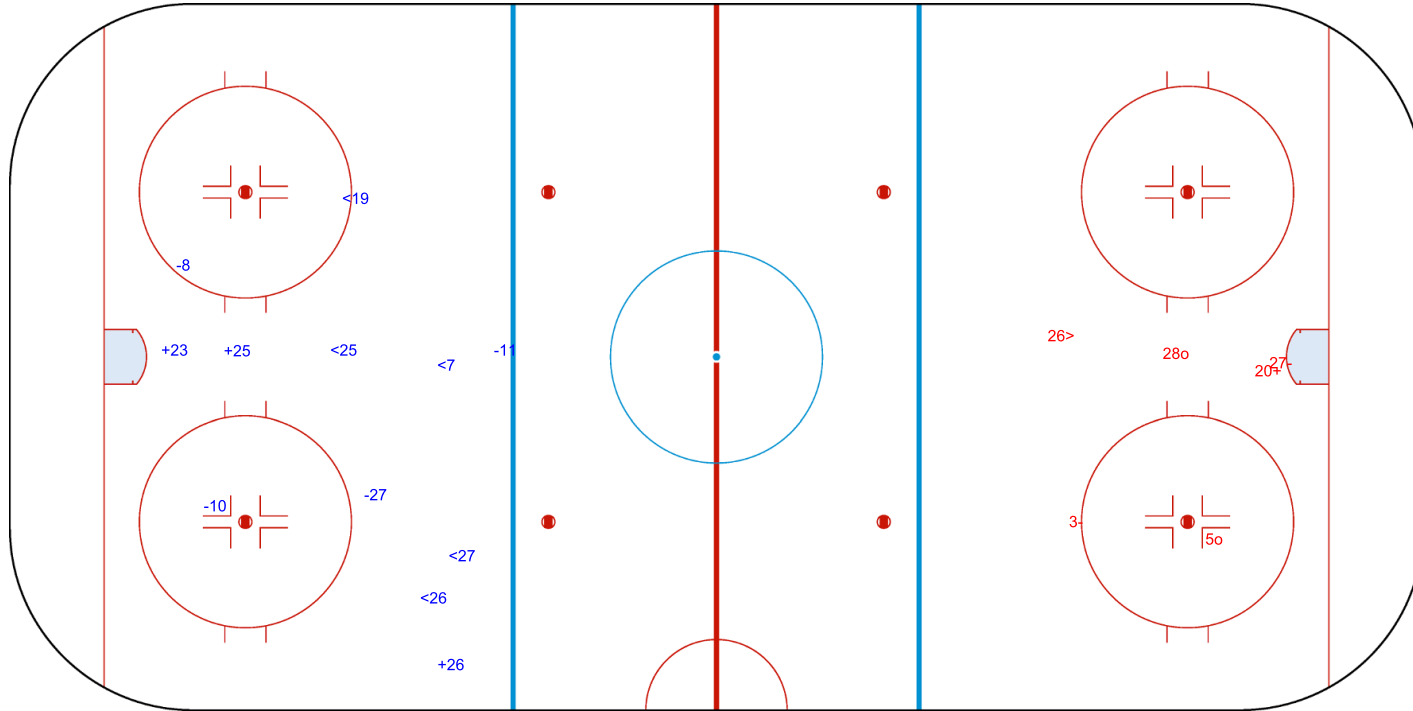

SHOT CHART
SUI - LAT

Shots by LAT
Goals (o): 1
SSG (+): 11
SSP (<): 5
SPG (-): 3

GK 29 of SUI

SUI → 1st Period ← LAT

Shots by SUI
Goals (o): 2
SSG (+): 8
SSP (>): 7
SPG (-): 2

GK 1 of LAT

Shots by SUI
Goals (o): 1 SSG (+): 7
SSP (<): 9 SPG (-): 8

GK 1 of LAT

LAT → 2nd Period ← SUI

Shots by LAT
Goals (o): 0 SSG (+): 3
SSP (>): 3 SPG (-): 2

GK 29 of SUI

Shots by LAT
Goals (o): 0
SSP (<): 5
SSG (+): 3
SPG (-): 4

GK 29 of SUI

SUI → 3rd Period ← LAT

Shots by SUI
Goals (o): 2
SSP (>): 1
SSG (+): 1
SPG (-): 2

GK 1 of LAT

Legend:
GK Goalkeeper **SPG** Shots past goal **SSG** Shots saved by goalkeeper **SSP** Shots saved by player