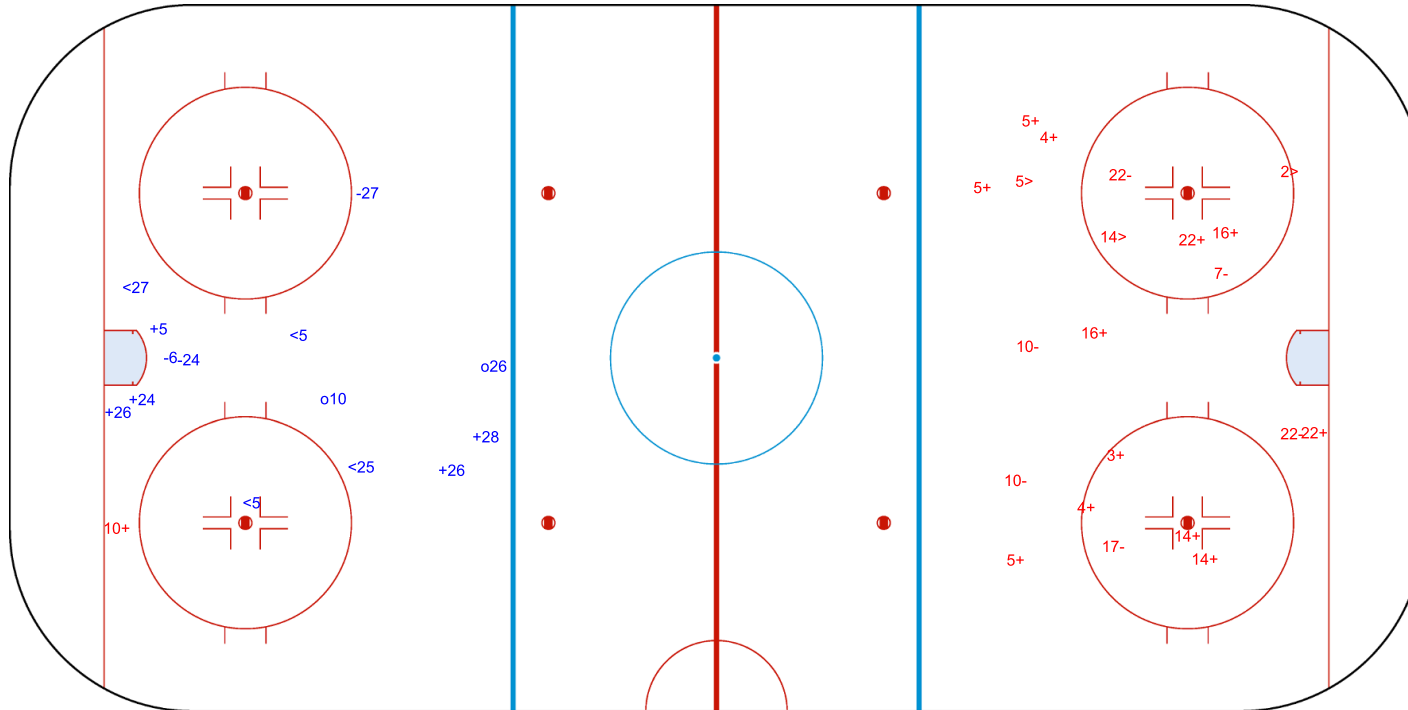

Shots by SUI
Goals (o): 2   SSG (+): 5
SSP (<): 4   SPG (-): 3

GK 1 of NOR

GK 30 of NOR

2nd Period

Shots by NOR
Goals (o): 0   SSG (+): 13
SSP (>): 3   SPG (-): 6