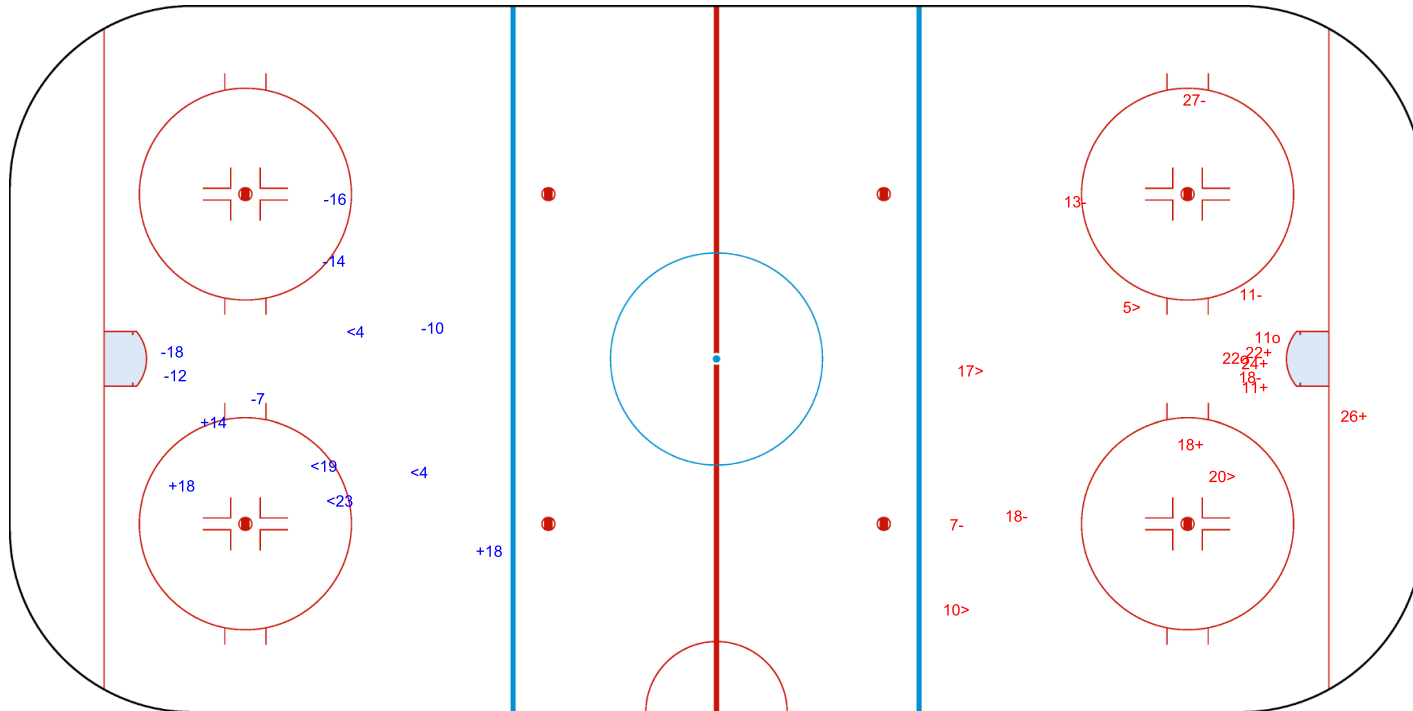

SHOT CHART  
NOR - SUI

Shots by NOR  
Goals (o): 0  
SSG (+): 3  
SSP (<): 4

GK 29 of SUI

SUI → 1st Period ← NOR

Shots by SUI  
Goals (o): 2  
SSG (+): 5  
SSP (>): 4

GK 1 of NOR

Shots by SUI  
Goals (o): 2    SSG (+): 5  
SSP (<): 4    SPG (-): 3