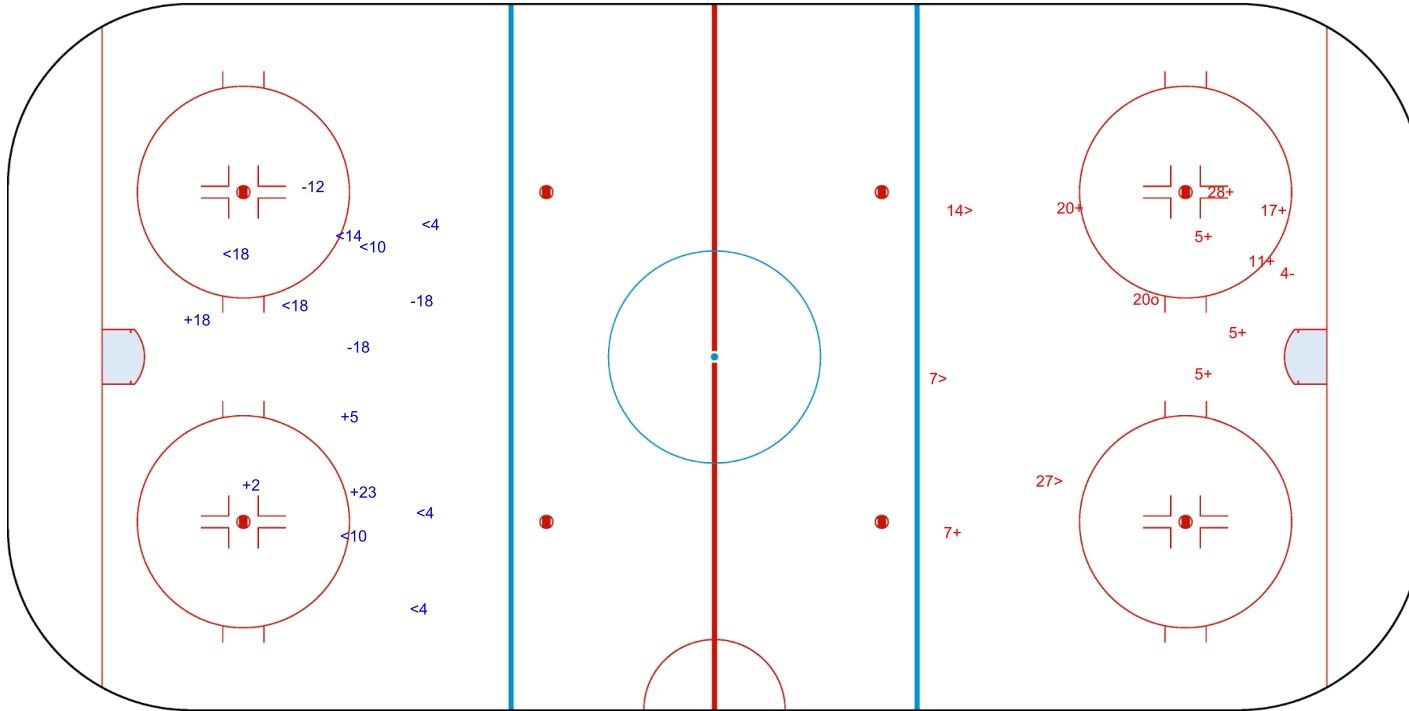

Shots by NOR

Goals (o): 0   SSG (+): 4
SSP (-): 8   SPG (-): 3

GK 29 of SUI

3rd Period

Shots by SUI

Goals (o): 1   SSG (+): 8
SSP (>): 3   SPG (-): 1

o20

GK 30 of NOR

Legend:	GK Goalkeeper	SPG Shots past goal	SSG Shots saved by goalkeeper	SSP Shots saved by player