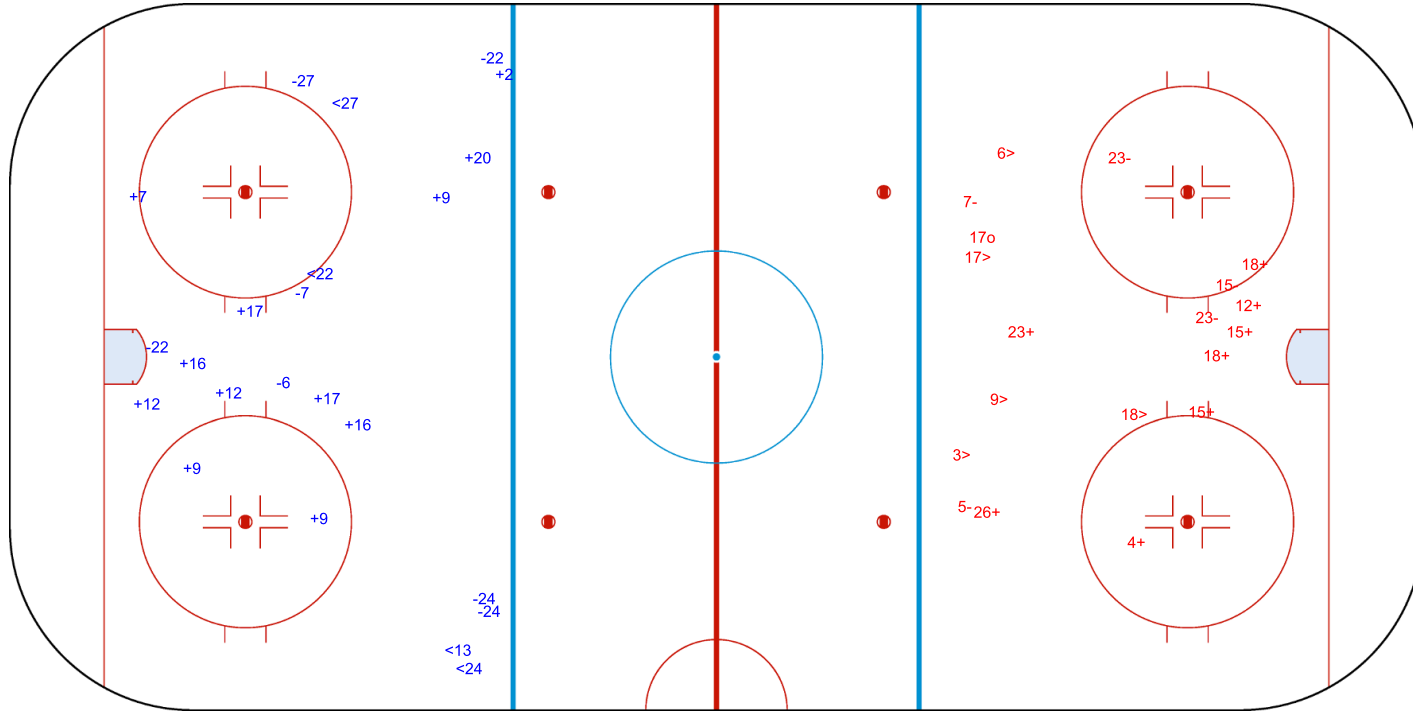

SHOT CHART  
CAN - SWE

Shots by SWE

Goals (o): 5      SSG (+): 5  
SSP (<): 5      SPG (-): 3

GK 1 of CAN

GK 29 of CAN

1st Period

Shots by CAN

Goals (o): 0      SSG (+): 9  
SSP (>): 2      SPG (-): 5

GK 1 of SWE

Shots by CAN  
Goals (o): 0  
SSP (<): 4  
SSG (+): 12  
SPG (-): 7

GK 1 of SWE

SWE → 2nd Period ← CAN

Shots by SWE  
Goals (o): 1  
SSP (>): 5  
SSG (+): 8  
SPG (-): 5

GK 29 of CAN

Shots by SWE