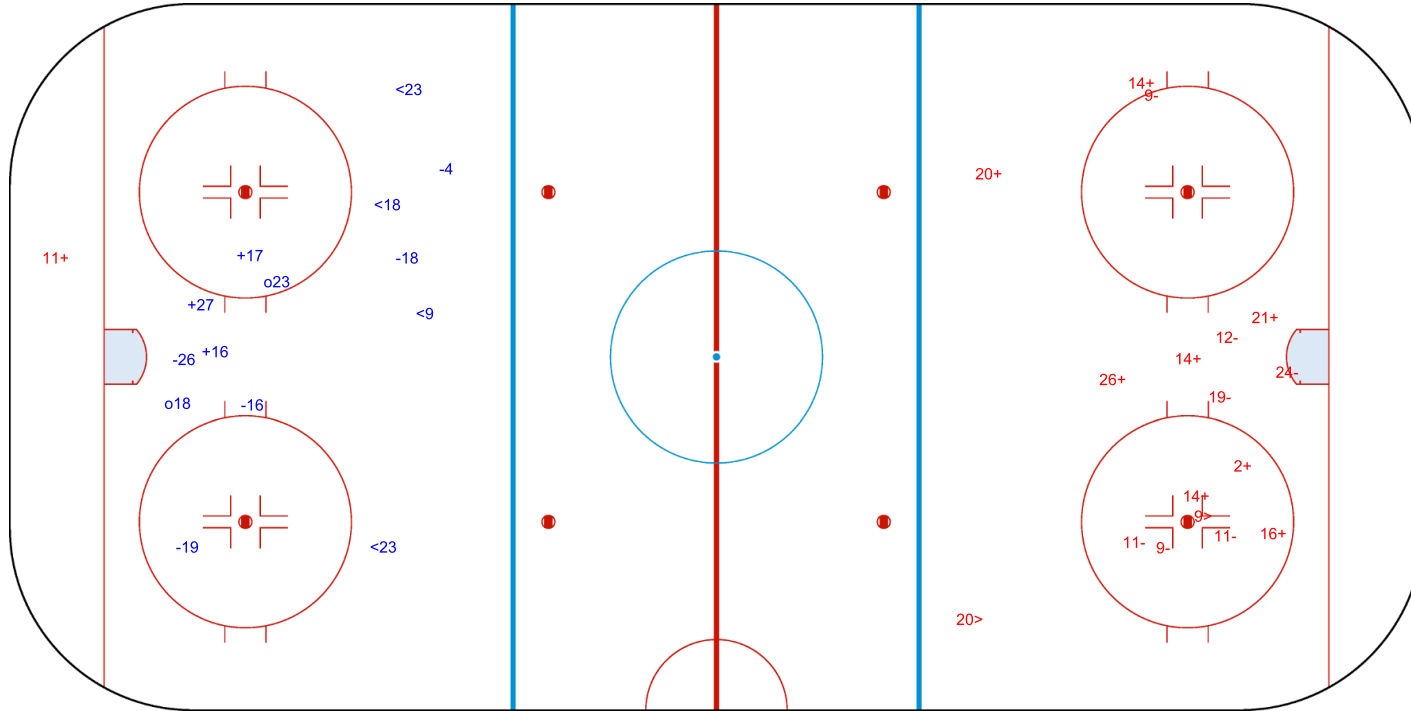

Goals (o): 2    SSG (+): 3  
SSP (<): 4    SPG (-): 5

GK 29 of CAN

3rd Period

Shots by CAN

Goals (o): 0    SSG (+): 9  
SSP (>): 2    SPG (-): 7

GK 1 of SWE

Legend:		
<b>GK</b>	Goalkeeper	
<b>SPG</b>	Shots past goal	
<b>SSG</b>	Shots saved by goalkeeper	
<b>SSP</b>	Shots saved by player	