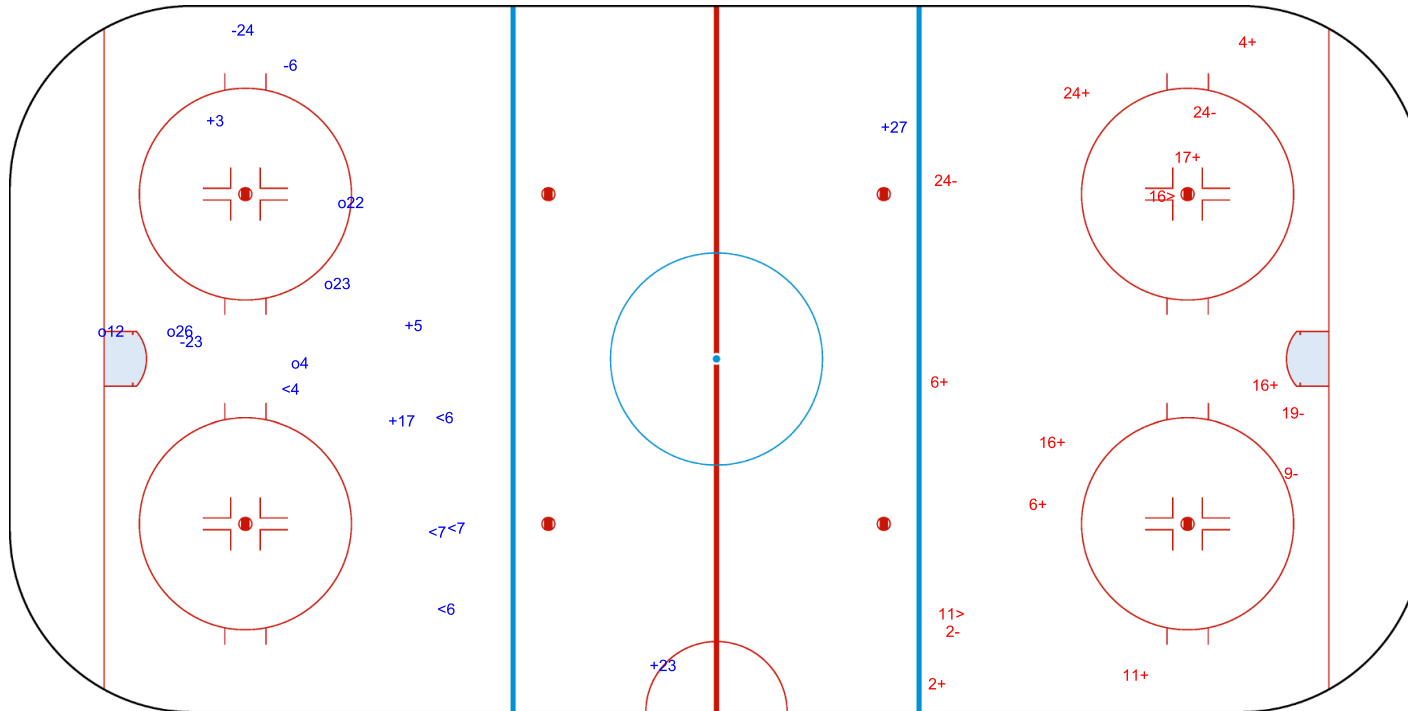

SHOT CHART  
CAN - SWE

Shots by SWE

Goals (o): 5      SSG (+): 5  
SSP (<): 5      SPG (-): 3

GK 1 of CAN

GK 29 of CAN

1st Period

Shots by CAN

Goals (o): 0      SSG (+): 9  
SSP (>): 2      SPG (-): 5

GK 1 of SWE

Shots by CAN  
Goals (o): 0  
SSP (<): 4  
SSG (+): 12  
SPG (-): 7

GK 1 of SWE

SWE → 2nd Period ← CAN

Shots by SWE  
Goals (o): 1  
SSP (>): 5  
SSG (+): 8  
SPG (-): 5

GK 29 of CAN

Shots by SWE