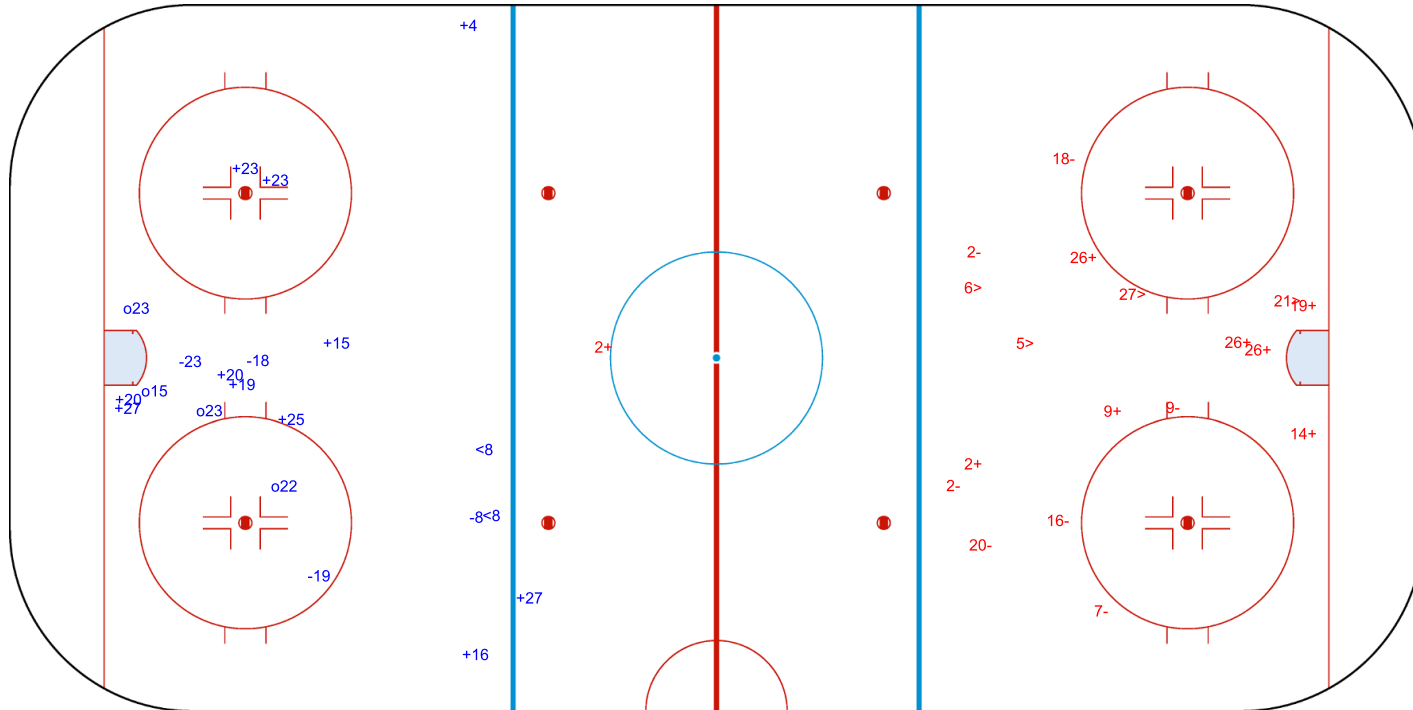

SHOT CHART
SWE - CAN

Shots by CAN
Goals (o): 2
SSP (<): 0
SSG (+): 11
SPG (-): 2

SWE → 1st Period ← CAN

Shots by SWE
Goals (o): 2
SSP (>): 3
SSG (+): 4
SPG (-): 6

Shots by SWE

Goals (o): 4 SSG (+): 11
SSP (<): 2 SPG (-): 4

GK 1 of CAN

GK 29 of CAN

CAN → 2nd Period ← SWE

Shots by CAN

Goals (o): 0 SSG (+): 8
SSP (>): 4 SPG (-): 7

GK 1 of SWE

Shots by CAN

Goals (o): 0 SSG (+): 14
SSP (<): 7 SPG (-): 7