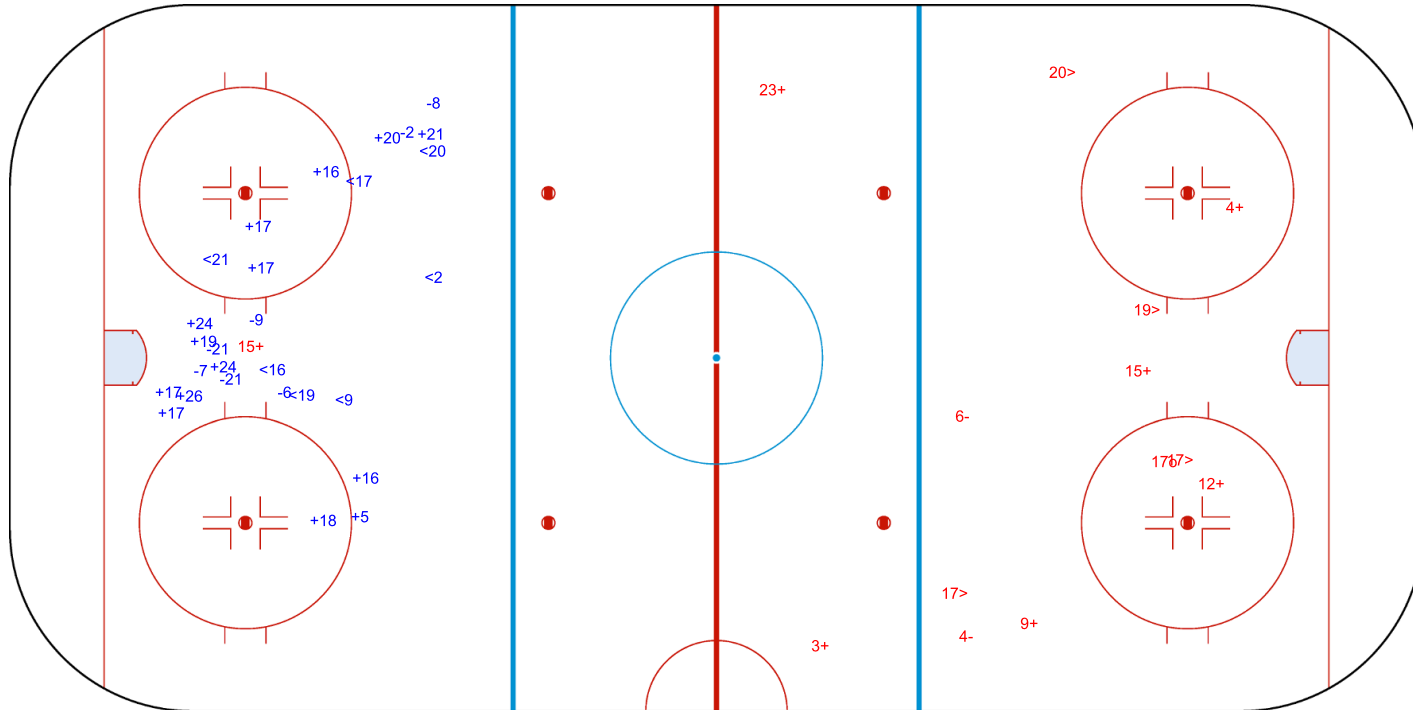

SHOT CHART
SWE - CAN

Shots by CAN
Goals (o): 2
SSP (<): 0
SSG (+): 11
SPG (-): 2

SWE → 1st Period ← CAN

Shots by SWE
Goals (o): 2
SSP (>): 3
SSG (+): 4
SPG (-): 6

Shots by SWE

Goals (o): 4 SSG (+): 11
SSP (<): 2 SPG (-): 4

GK 1 of SWE

SWE → 3rd Period ← CAN

Shots by SWE

Goals (o): 1 SSG (+): 7
SSP (>): 4 SPG (-): 2

GK 29 of CAN

Legend:					
GK	Goalkeeper	SPG	Shots past goal	SSG	Shots saved by goalkeeper
				SSP	Shots saved by player