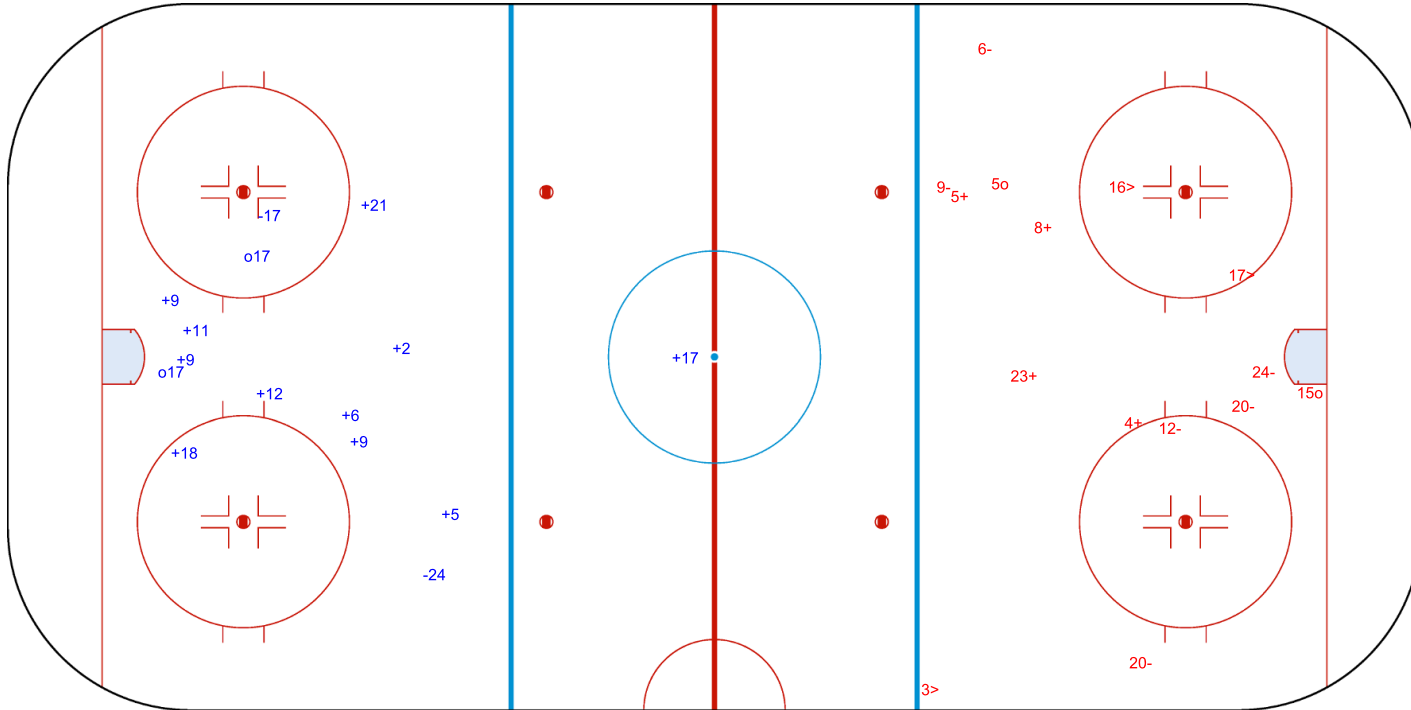

SHOT CHART
SWE - CAN

Shots by CAN
Goals (o): 2
SSP (<): 0
SSG (+): 11
SPG (-): 2

SWE → 1st Period ← CAN

Shots by SWE
Goals (o): 2
SSP (>): 3
SSG (+): 4
SPG (-): 6

Shots by SWE

Goals (o): 4 SSG (+): 11
SSP (<): 2 SPG (-): 4

GK 1 of CAN

GK 29 of CAN

CAN → 2nd Period ← SWE

Shots by CAN

Goals (o): 0 SSG (+): 8
SSP (>): 4 SPG (-): 7

GK 1 of SWE

Shots by CAN

Goals (o): 0 SSG (+): 14
SSP (<): 7 SPG (-): 7