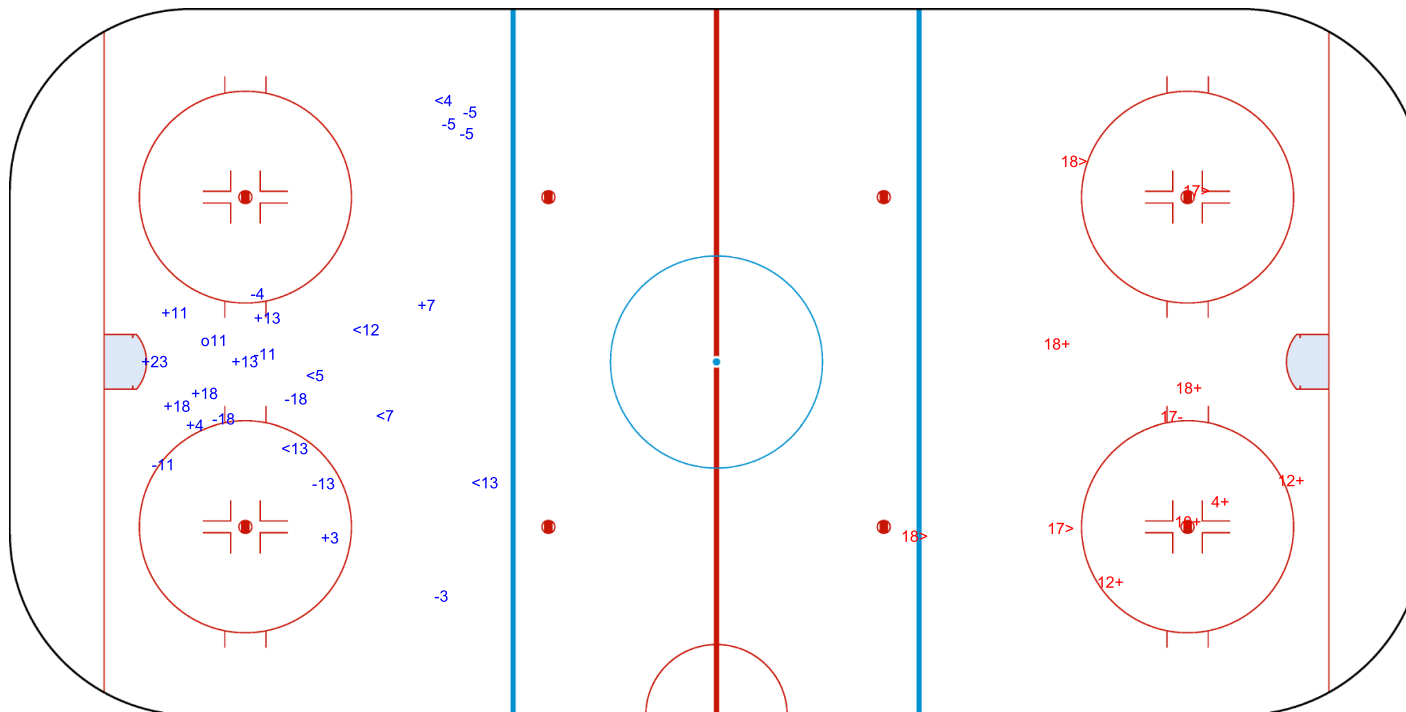

3rd Period

Shots by ESP

Goals (o): 0 SSG (+): 6
SSP (>): 4 SPG (-): 1

GK 1 of NOR

Legend:	
GK	Goalkeeper
SPG	Shots past goal
SSG	Shots saved by goalkeeper
SSP	Shots saved by player