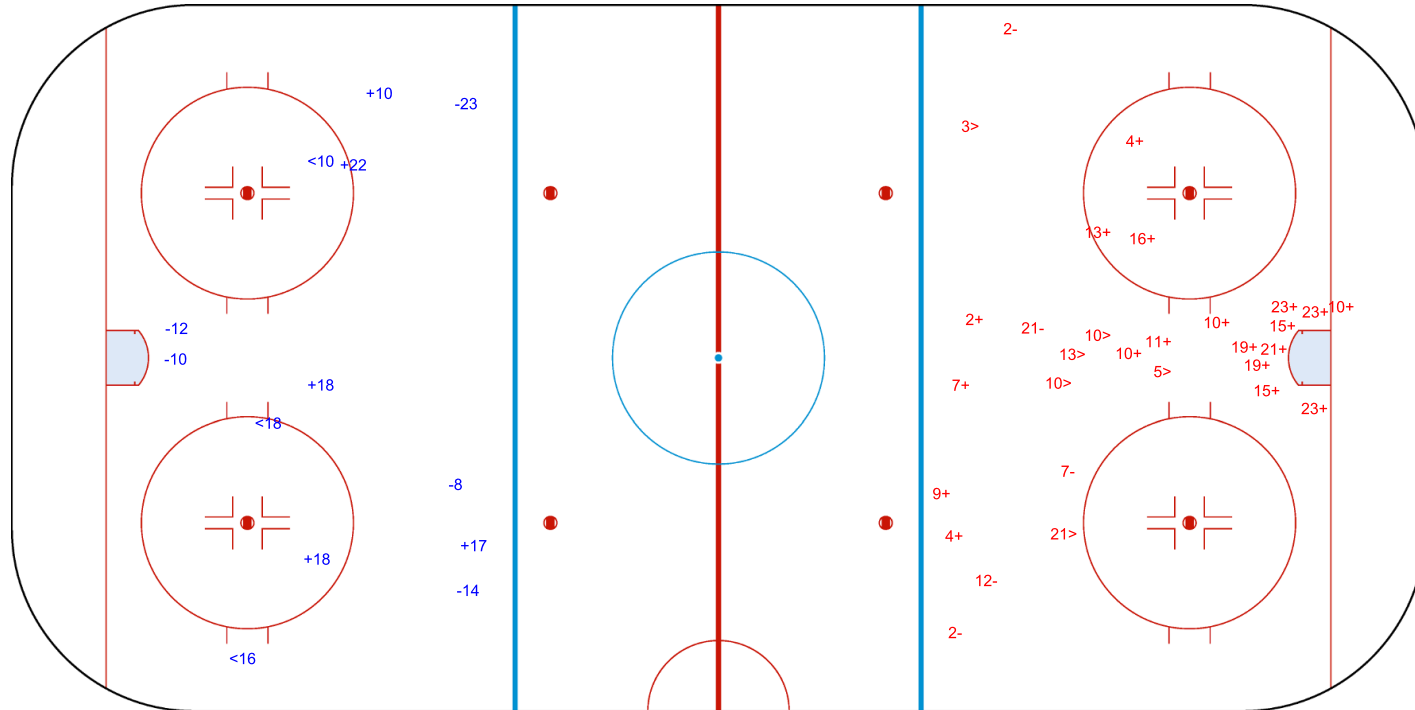

SHOT CHART
ESP - NOR

Shots by NOR
Goals (o): 0
SSP (<): 3
SSG (+): 11
SPG (-): 6

GK 20 of ESP

ESP → 1st Period ← NOR

Shots by ESP
Goals (o): 1
SSP (>): 2
SSG (+): 6
SPG (-): 2

GK 1 of NOR

Shots by ESP

Goals (o): 0 SSG (+): 5
SSP (<): 3 SPG (-): 5

GK 1 of NOR

2nd Period

Shots by NOR

Goals (o): 0 SSG (+): 19
SSP (>): 6 SPG (-): 5

GK 20 of ESP

Shots by NOR

Goals (o): 2 SSG (+): 9
SSP (<): 6 SPG (-): 10

GK 20 of ESP