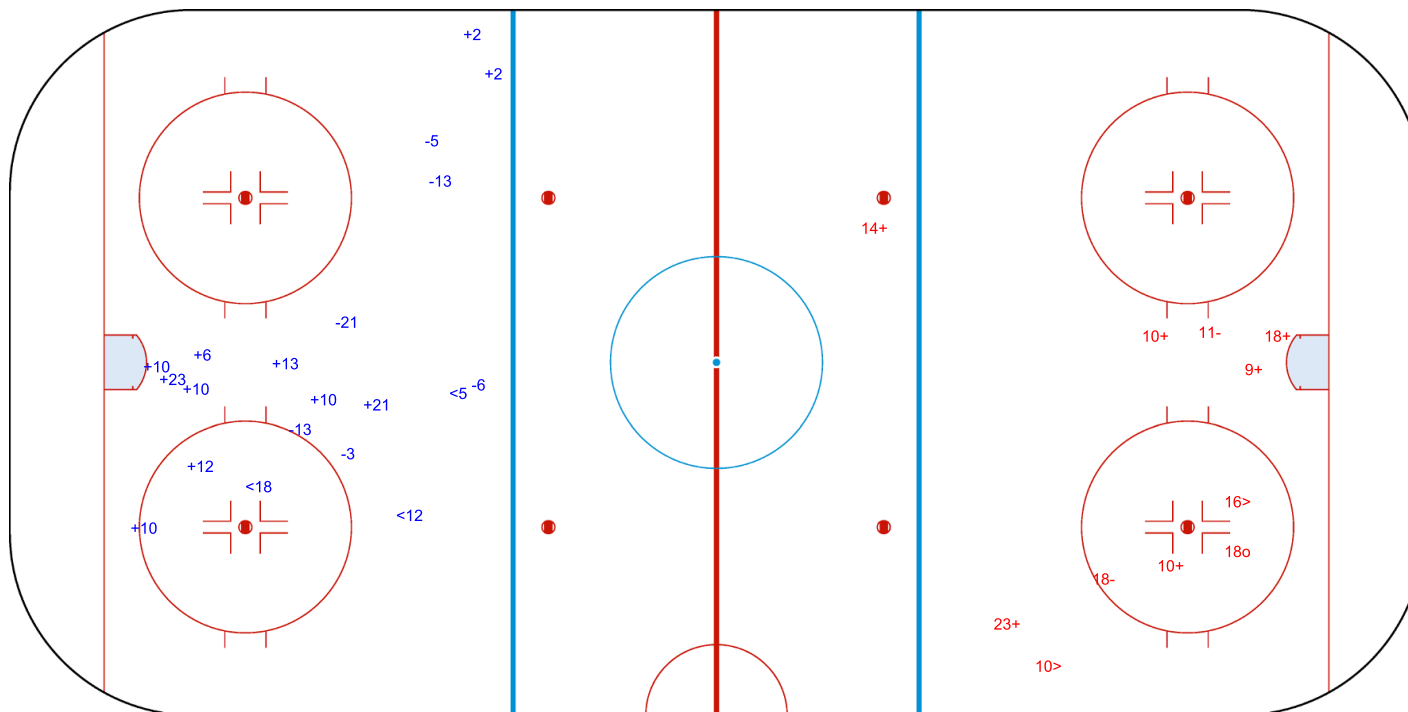

SHOT CHART
ESP - NOR

Shots by NOR
Goals (o): 0
SSP (<): 3
SSG (+): 11
SPG (-): 6

GK 20 of ESP

ESP → 1st Period ← NOR

Shots by ESP
Goals (o): 1
SSP (>): 2
SSG (+): 6
SPG (-): 2

GK 1 of NOR

Shots by ESP

Goals (o): 0 SSG (+): 5
SSP (<): 3 SPG (-): 5