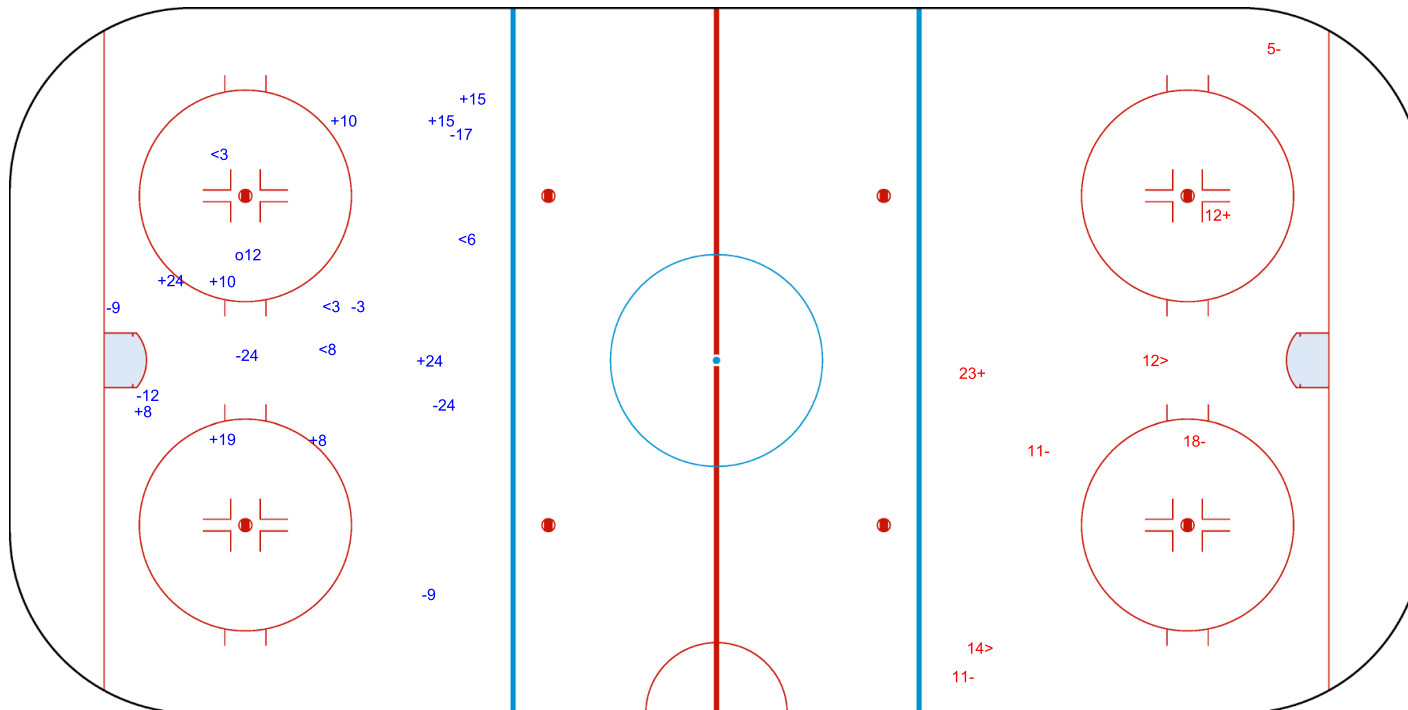

SHOT CHART

KOR - TPE

1st Period

Shots by KOR

Goals (o): 1 SSG (+): 9
SSP (-): 4 SPG (-): 7

GK 25 of TPE

Shots by TPE

Goals (o): 0 SSG (+): 2
SSP (>): 2 SPG (-): 4

GK 1 of KOR

Shots by TPE

Goals (o): 1 SSG (+): 7

SSP (<): 2 SPG (-): 6

GK 1 of KOR

2nd Period

Shots by KOR

Goals (o): 2 SSG (+): 19