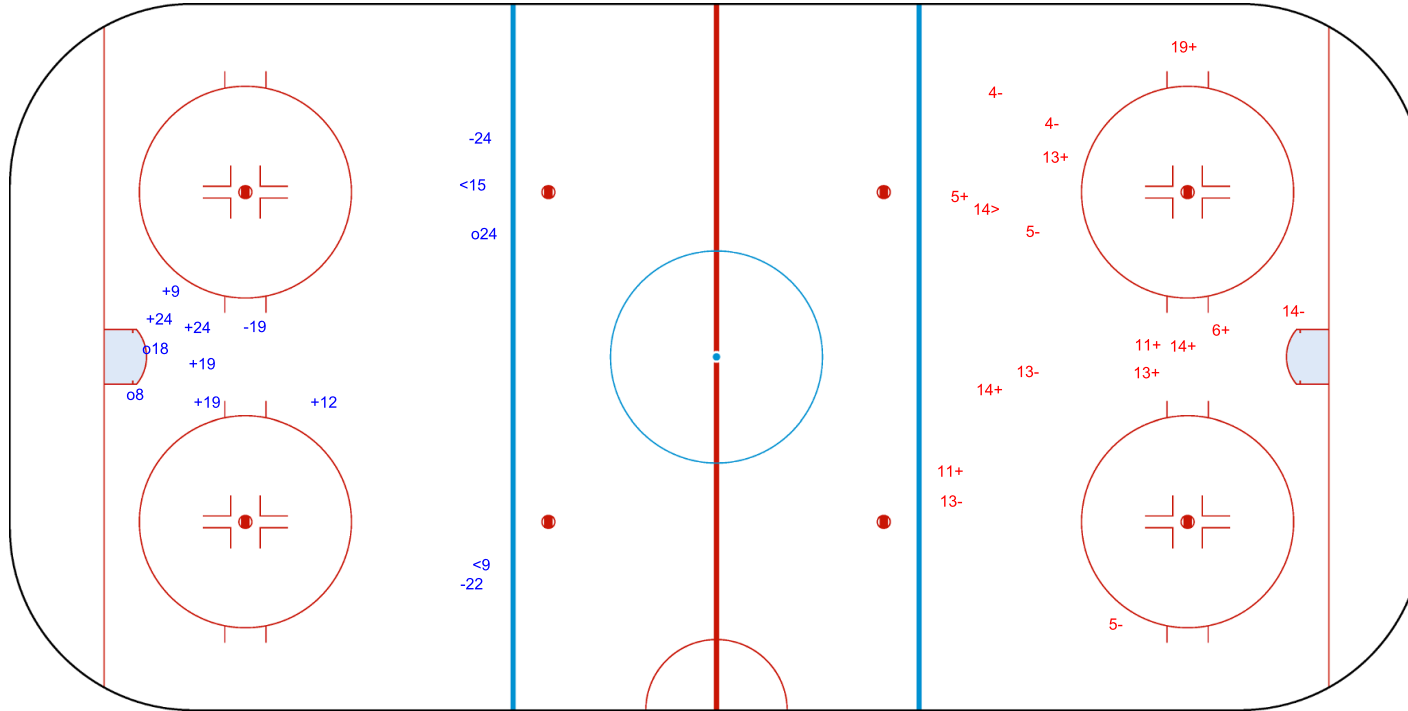

SSP (>): 1 SPG (-): 3

GK 25 of TPE

Shots by KOR

Goals (o): 3 SSG (+): 6
SSP (-): 2 SPG (-): 3

GK 1 of TPE

GK 25 of TPE

3rd Period

Shots by TPE