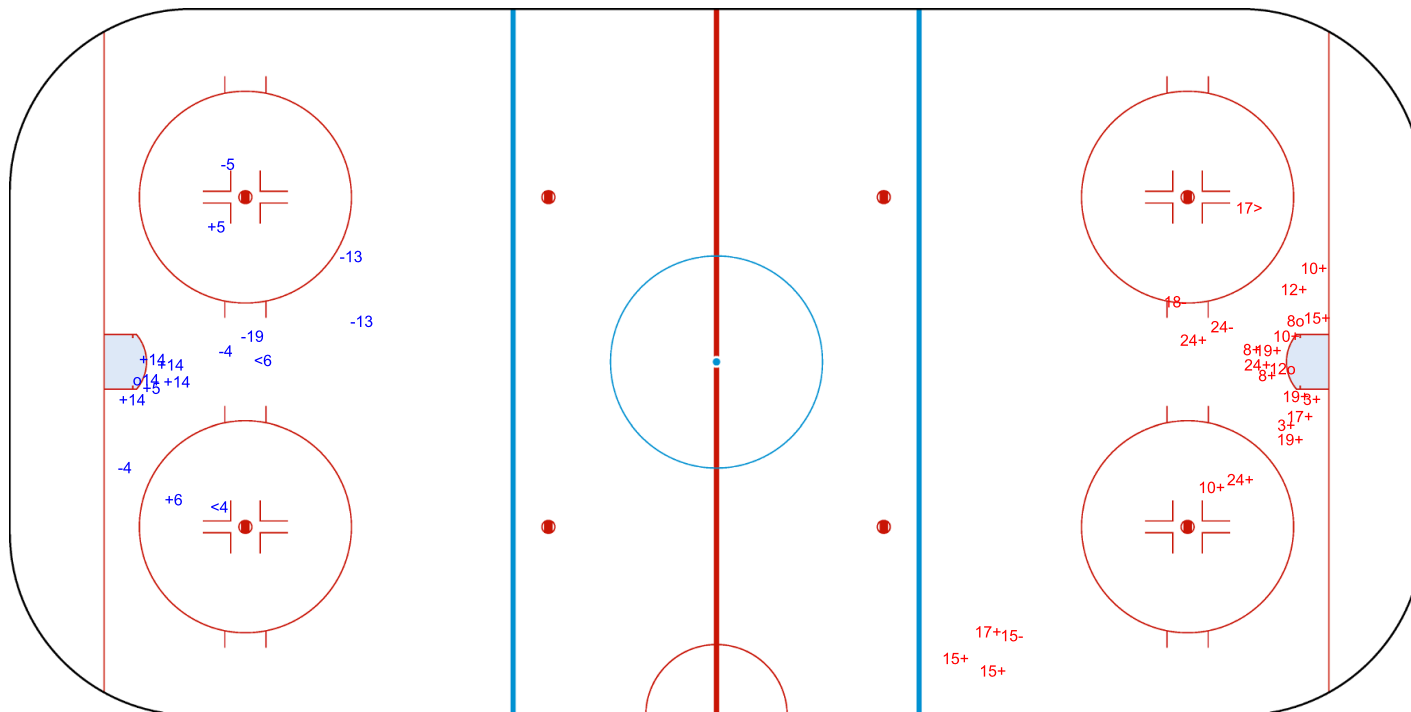

GK 1 of KOR

Shots by TPE

Goals (o): 1 SSG (+): 7

SSP (<): 2 SPG (-): 6

GK 1 of KOR

2nd Period

Shots by KOR

Goals (o): 2 SSG (+): 19

SSP (>): 1 SPG (-): 3

GK 25 of TPE

Shots by KOR

Goals (o): 3 SSG (+): 6
SSP (-): 2 SPG (-): 3

GK 1 of TPE

GK 25 of TPE

3rd Period

Shots by TPE