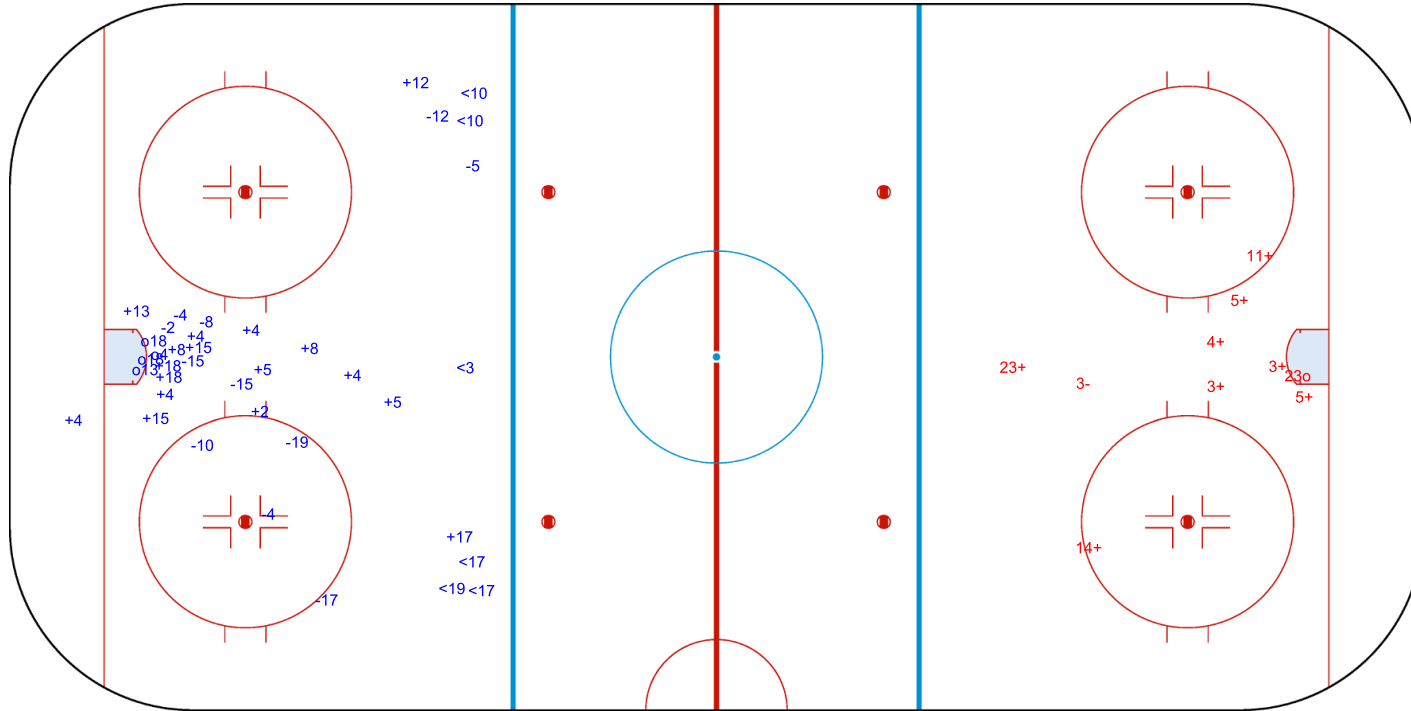

Shots by POL
Goals (o): 4 SSG (+): 17
SSP (<): 6 SPG (-): 11

GK 25 of TPE

TPE → **3rd Period** ← **POL**

Shots by TPE
Goals (o): 1 SSG (+): 8
SSP (>): 0 SPG (-): 1

GK 1 of POL

Legend:	
GK	Goalkeeper
SPG	Shots past goal
SSG	Shots saved by goalkeeper
SSP	Shots saved by player