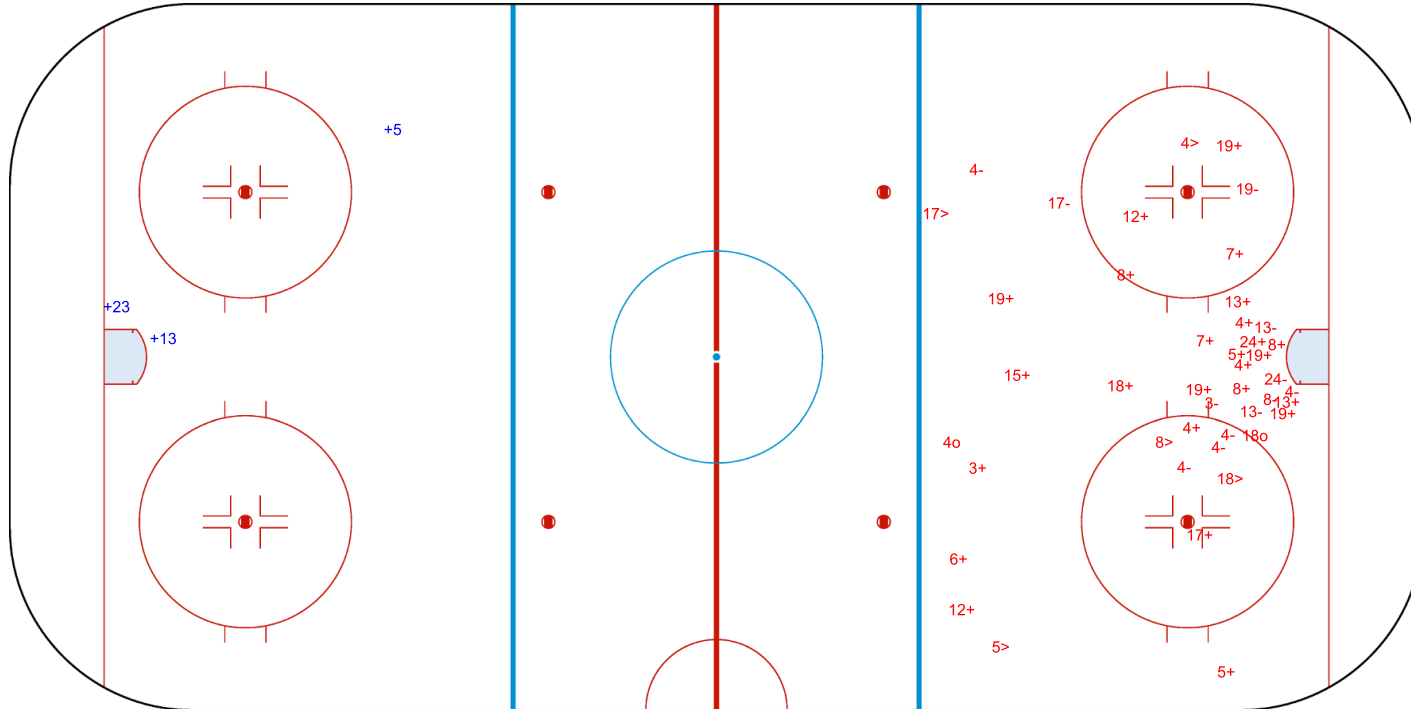

GK 1 of POL

Shots by TPE

Goals (o): 0 SSG (+): 3
SSP (<): 0 SPG (-): 0

GK 1 of POL

2nd Period

Shots by POL

Goals (o): 2 SSG (+): 25
SSP (>): 5 SPG (-): 12

GK 25 of TPE