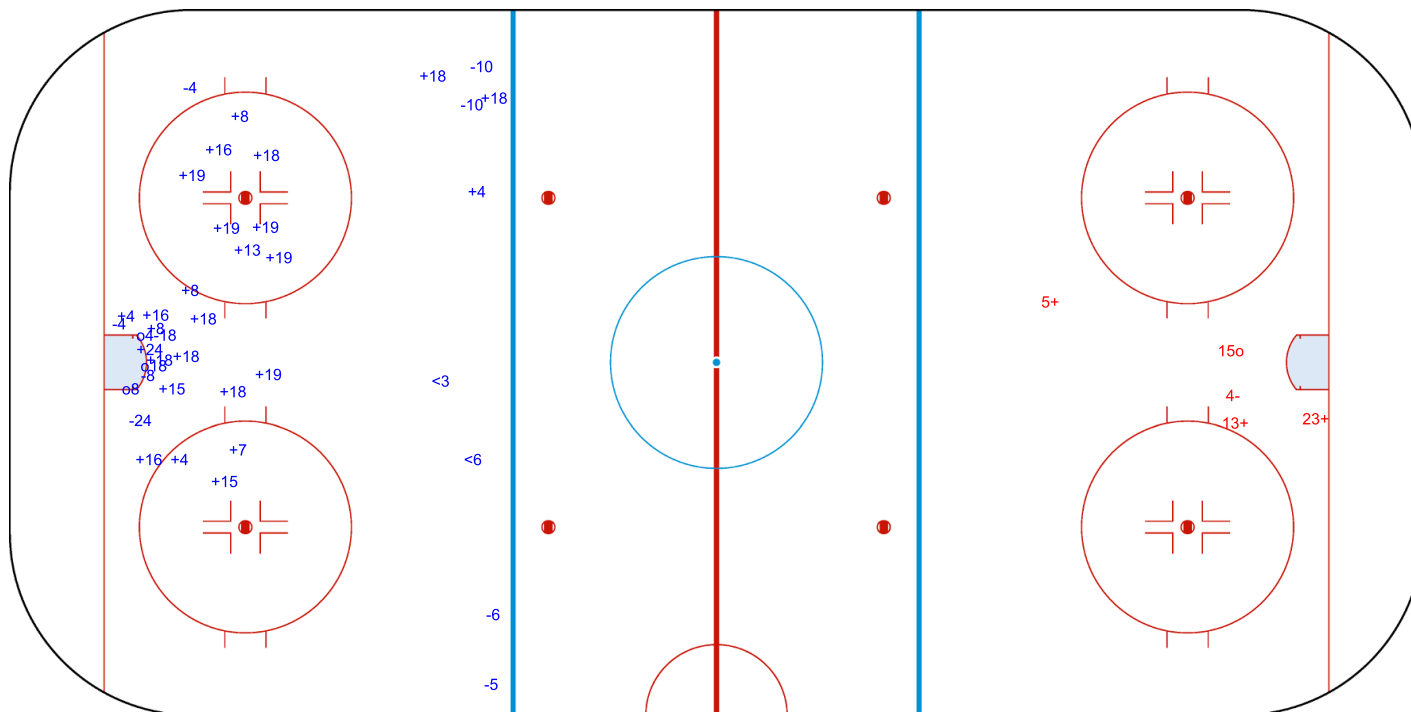

SHOT CHART

POL - TPE

Shots by POL

Goals (o): 3 SSG (+): 26
SSP (-): 2 SPG (-): 9

GK 25 of TPE

1st Period

Shots by TPE

Goals (o): 1 SSG (+): 3
SSP (>): 0 SPG (-): 1

GK 1 of POL

Shots by TPE

Goals (o): 0 SSG (+): 3
SSP (<): 0 SPG (-): 0

GK 1 of POL

2nd Period

Shots by POL

Goals (o): 2 SSG (+): 25
SSP (>): 5 SPG (-): 12

GK 25 of TPE