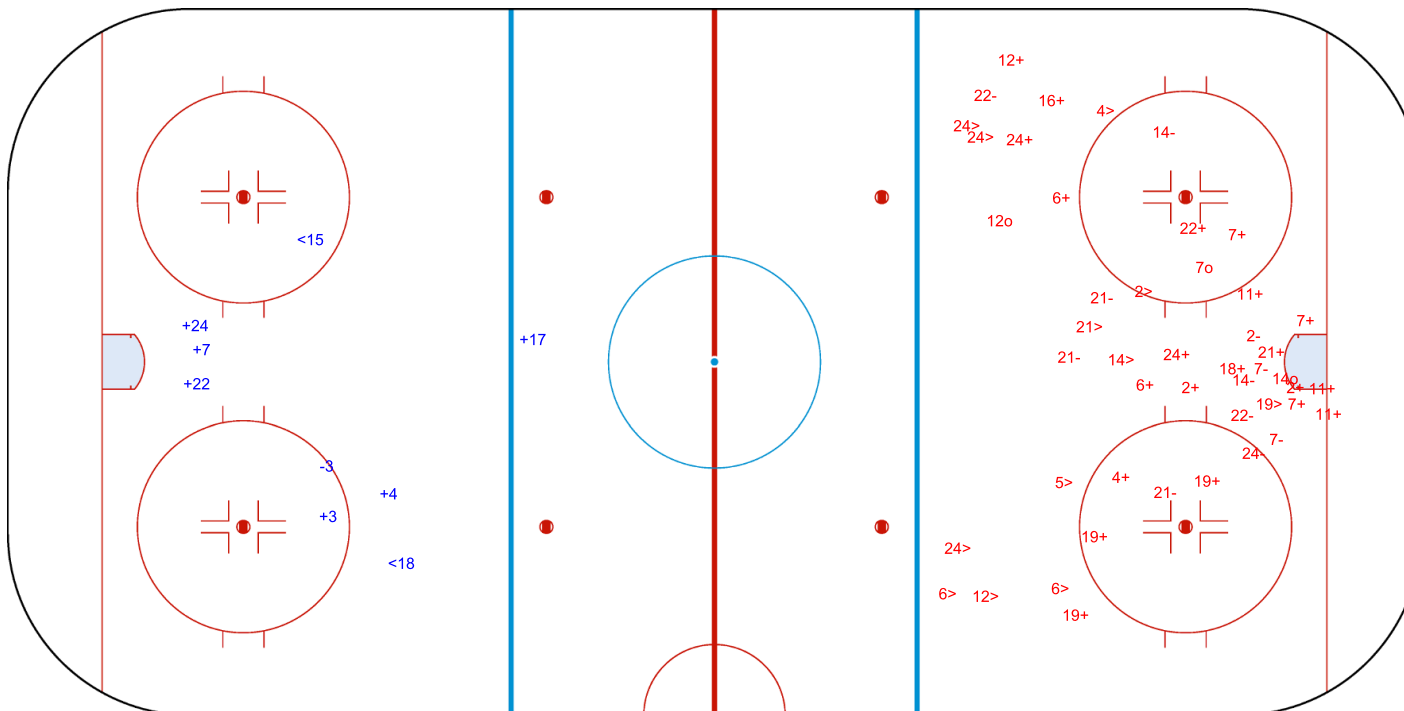

Shots by RSA

Goals (o): 0   SSG (+): 6

SSP (<): 2   SPG (-): 1

GK 3 of BUL

2nd Period

Shots by BUL

Goals (o): 3   SSG (+): 21

SSP (>): 12   SPG (-): 11

GK 20 of RSA