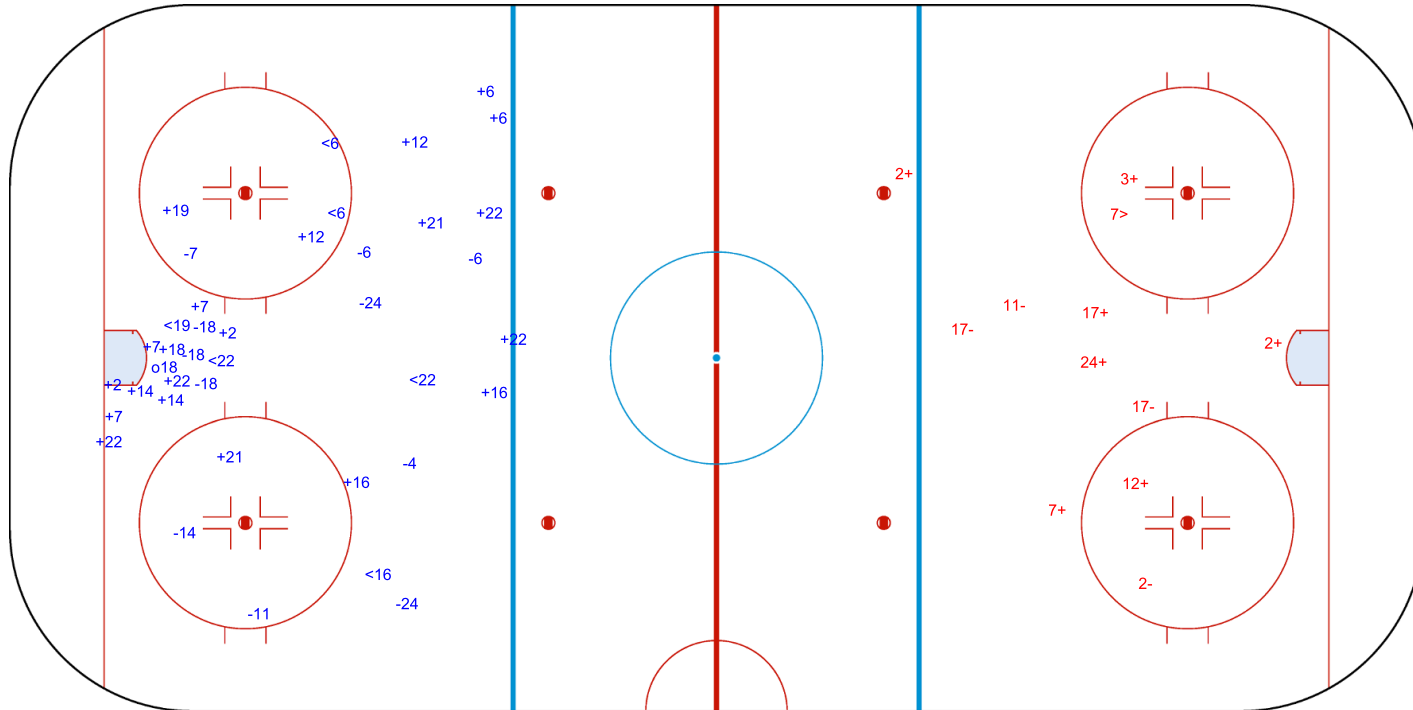

GK 20 of RSA

Shots by BUL  
Goals (o): 1    SSG (+): 21  
SSP (<): 6    SPG (-): 11

GK 20 of RSA

RSA → 3rd Period ← BUL

Shots by RSA  
Goals (o): 0    SSG (+): 7  
SSP (>): 1    SPG (-): 4

GK 3 of BUL

Legend:	
<b>GK</b>	Goalkeeper
<b>SPG</b>	Shots past goal
<b>SSG</b>	Shots saved by goalkeeper
<b>SSP</b>	Shots saved by player