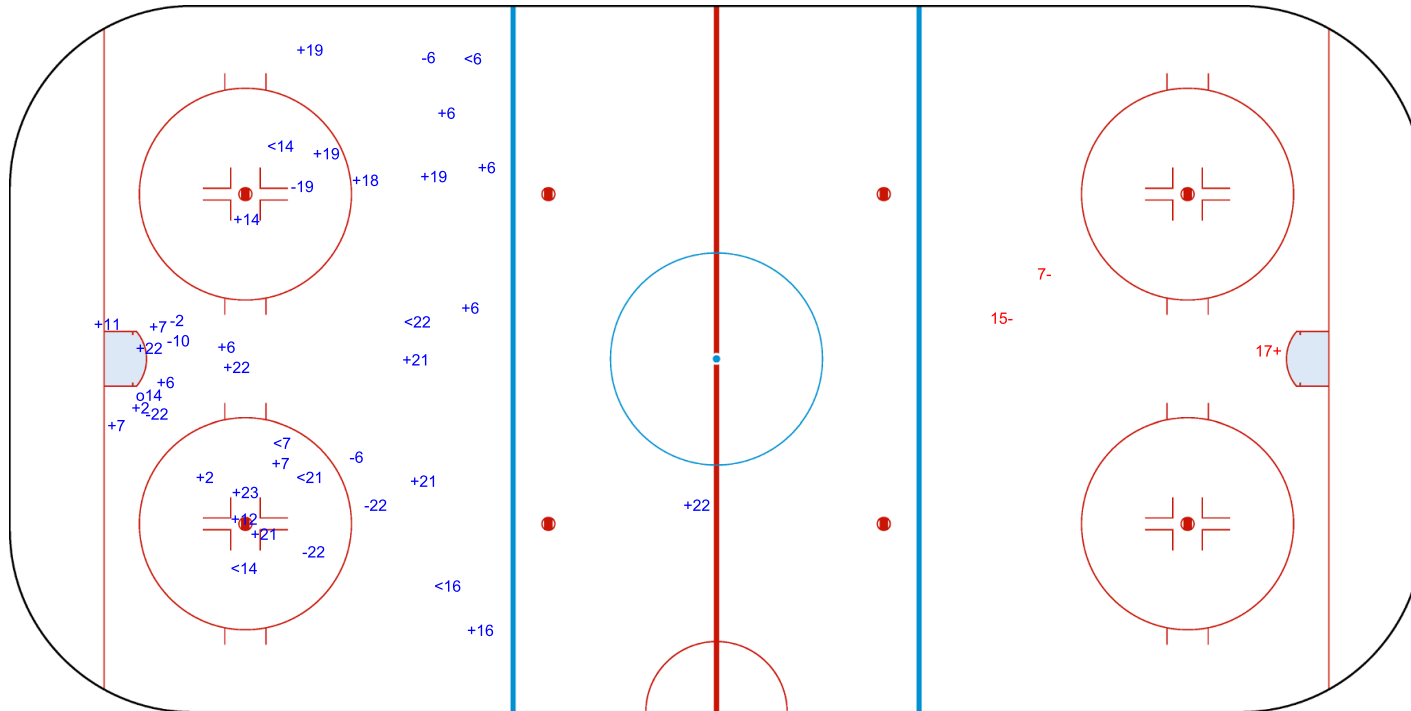

SHOT CHART  
RSA - BUL

Shots by BUL  
Goals (o): 1  
SSG (+): 25  
SSP (-): 7  
SPG (-): 8

GK 20 of RSA

RSA → 1st Period ← BUL

Shots by RSA  
Goals (o): 0  
SSP (>): 0  
SSG (+): 1  
SPG (-): 2

GK 3 of BUL