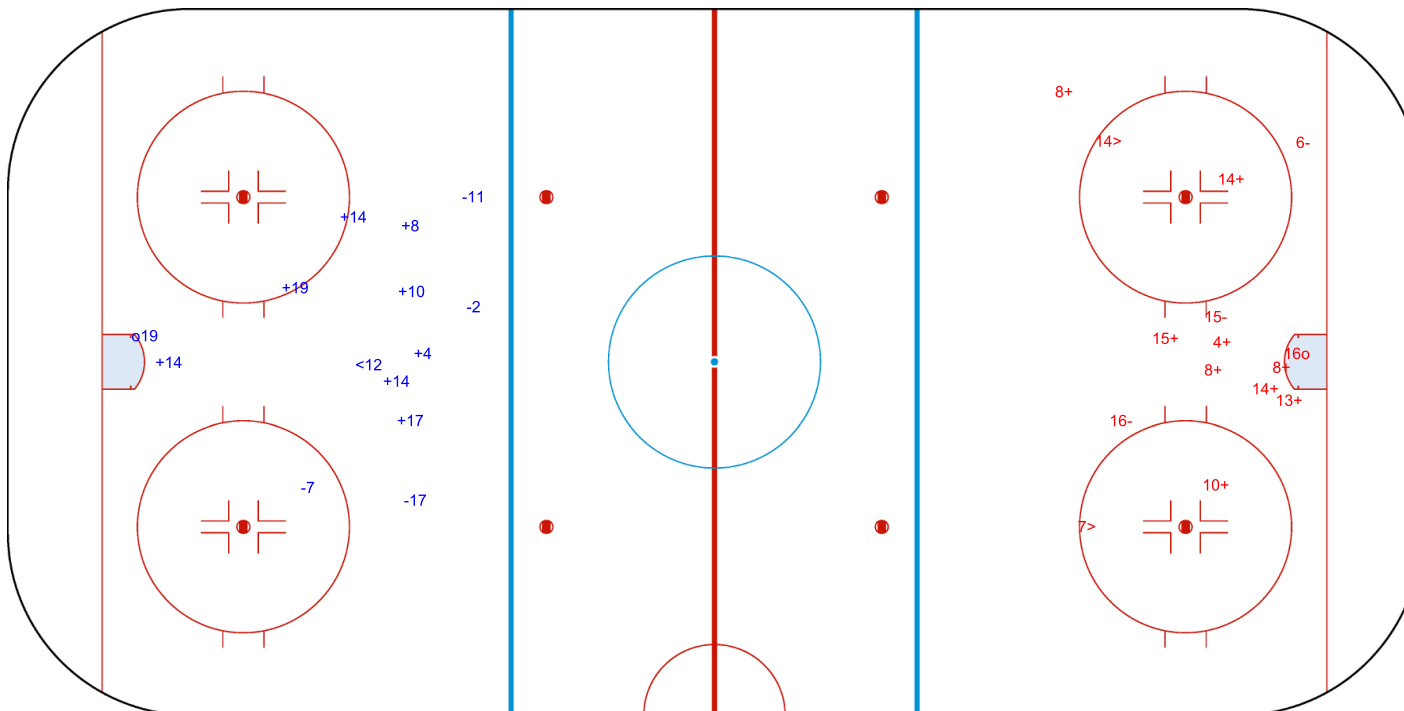

Shots by BIH

Goals (o): 1   SSG (+): 8
SSP (<): 1   SPG (-): 4

GK 20 of NZL

NZL → 3rd Period ← BIH

Shots by NZL

Goals (o): 1   SSG (+): 9
SSP (>): 2   SPG (-): 3

o16

GK 1 of BIH

Legend:	
GK	Goalkeeper
SPG	Shots past goal
SSG	Shots saved by goalkeeper
SSP	Shots saved by player