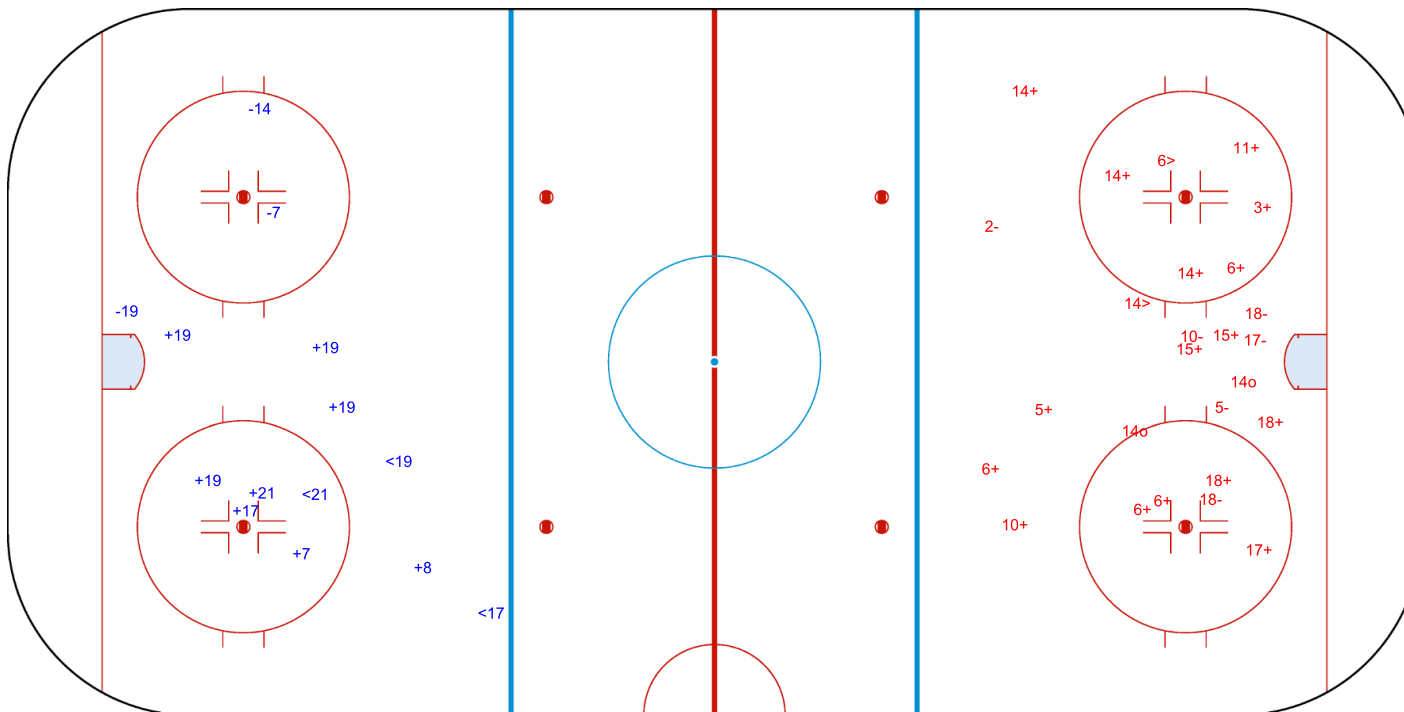

SHOT CHART

BIH - NZL

1st Period

Shots by BIH
Goals (o): 0
SSG (+): 8
SSP (<): 3

Shots by NZL
Goals (o): 2
SSG (+): 16
SSP (>): 2

GK 20 of NZL

GK 1 of BIH

Shots by NZL
Goals (o): 3 SSG (+): 12
SSP (<): 4 SPG (-): 7

GK 1 of BIH

BIH → 2nd Period ← NZL

Shots by BIH
Goals (o): 0 SSG (+): 0
SSP (>): 1 SPG (-): 1

GK 20 of NZL

Shots by BIH

Goals (o): 1 SSG (+): 8
SSP (<): 1 SPG (-): 4

GK 20 of NZL

NZL → 3rd Period ← BIH