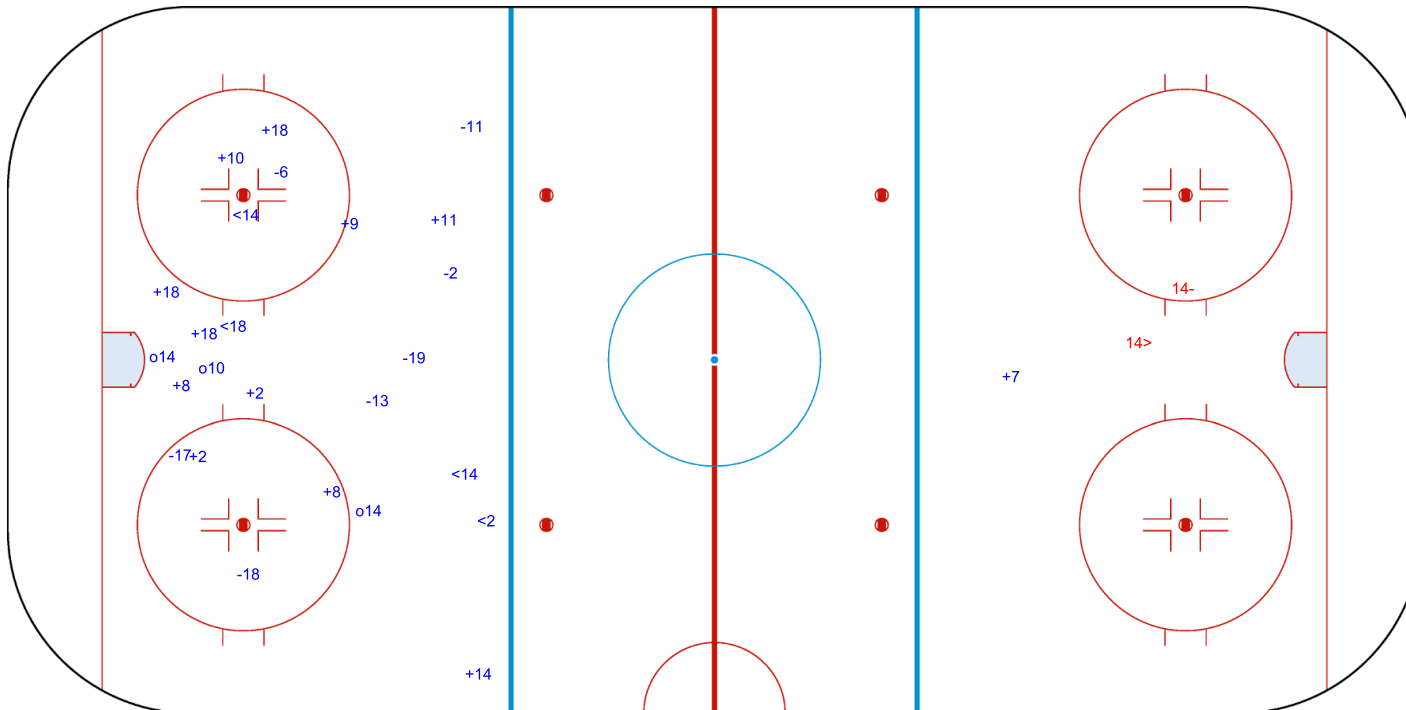

SHOT CHART

BIH - NZL

1st Period

Shots by BIH
Goals (o): 0
SSG (+): 8
SSP (<): 3

Shots by NZL
Goals (o): 2
SSG (+): 16
SSP (>): 2

GK 20 of NZL

GK 1 of BIH

Shots by NZL
Goals (o): 3 SSG (+): 12
SSP (<): 4 SPG (-): 7

GK 1 of BIH

BIH → 2nd Period ← NZL

Shots by BIH
Goals (o): 0 SSG (+): 0
SSP (>): 1 SPG (-): 1

GK 20 of NZL

Shots by BIH

Goals (o): 1 SSG (+): 8
SSP (<): 1 SPG (-): 4

GK 20 of NZL

NZL → 3rd Period ← BIH