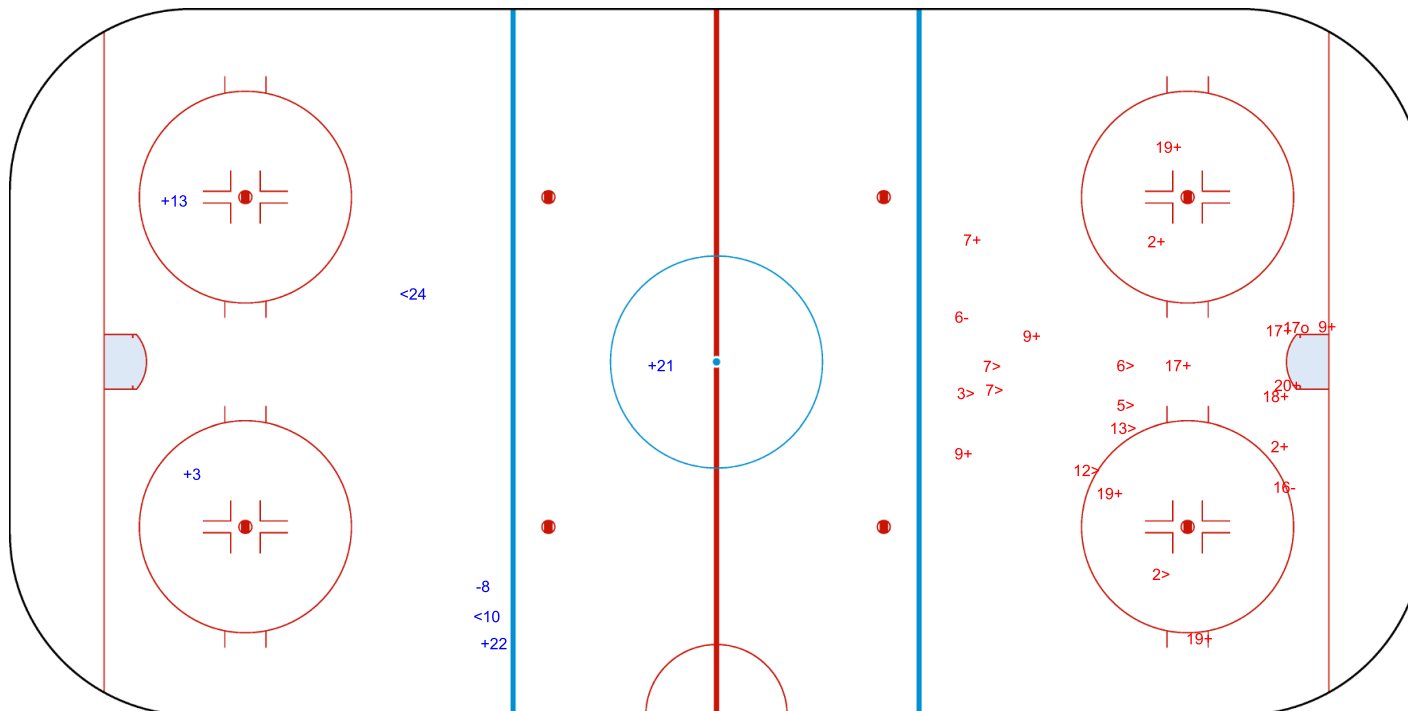

Shots by AUT

Goals (o): 0 SSG (+): 4
SSP (-): 2 SPG (-): 1

GK 1 of JPN

3rd Period

Shots by JPN

Goals (o): 1 SSG (+): 13
SSP (>): 8 SPG (-): 2

GK 1 of AUT

Legend:	
GK	Goalkeeper
SPG	Shots past goal
SSG	Shots saved by goalkeeper
SSP	Shots saved by player