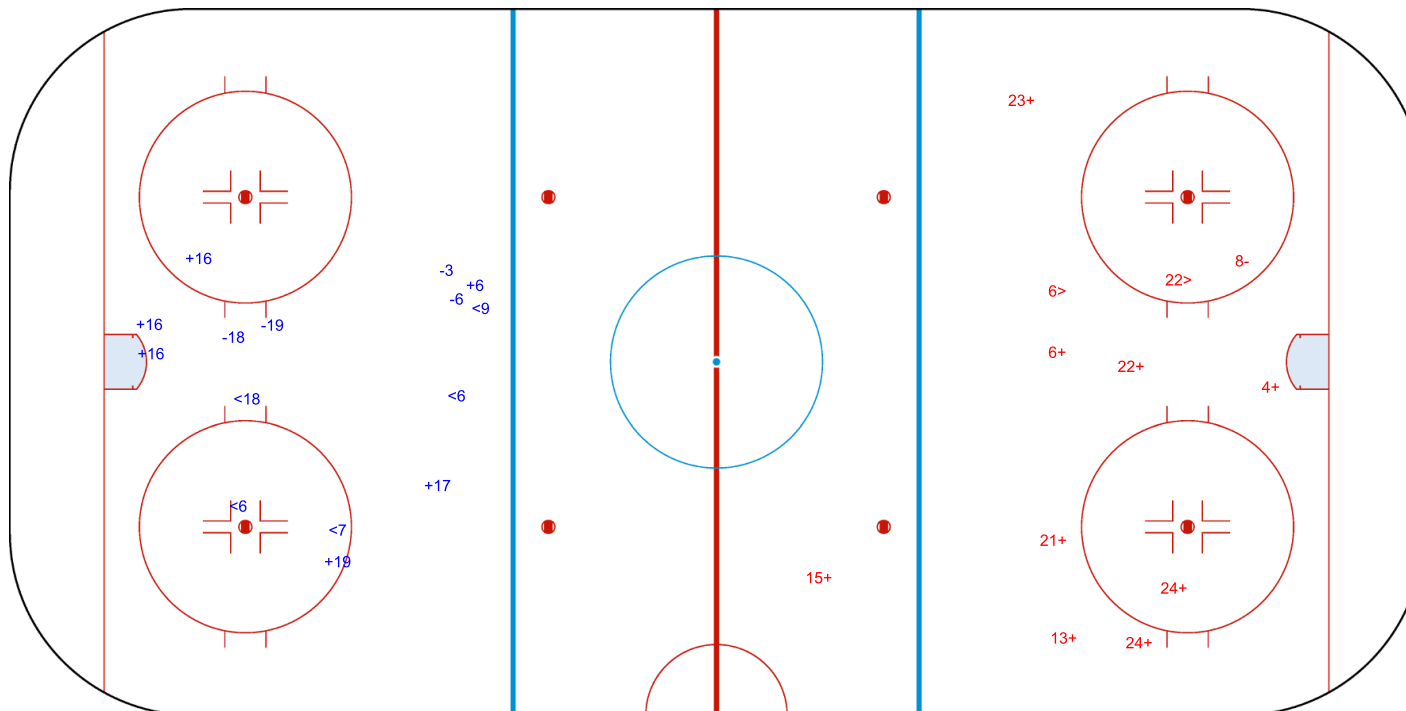

GK 1 of AUT

Shots by JPN

Goals (o): 0 SSG (+): 6
SSP (<): 5 SPG (-): 4

GK 1 of AUT

2nd Period

Shots by AUT

Goals (o): 0 SSG (+): 9
SSP (>): 2 SPG (-): 1

GK 1 of JPN