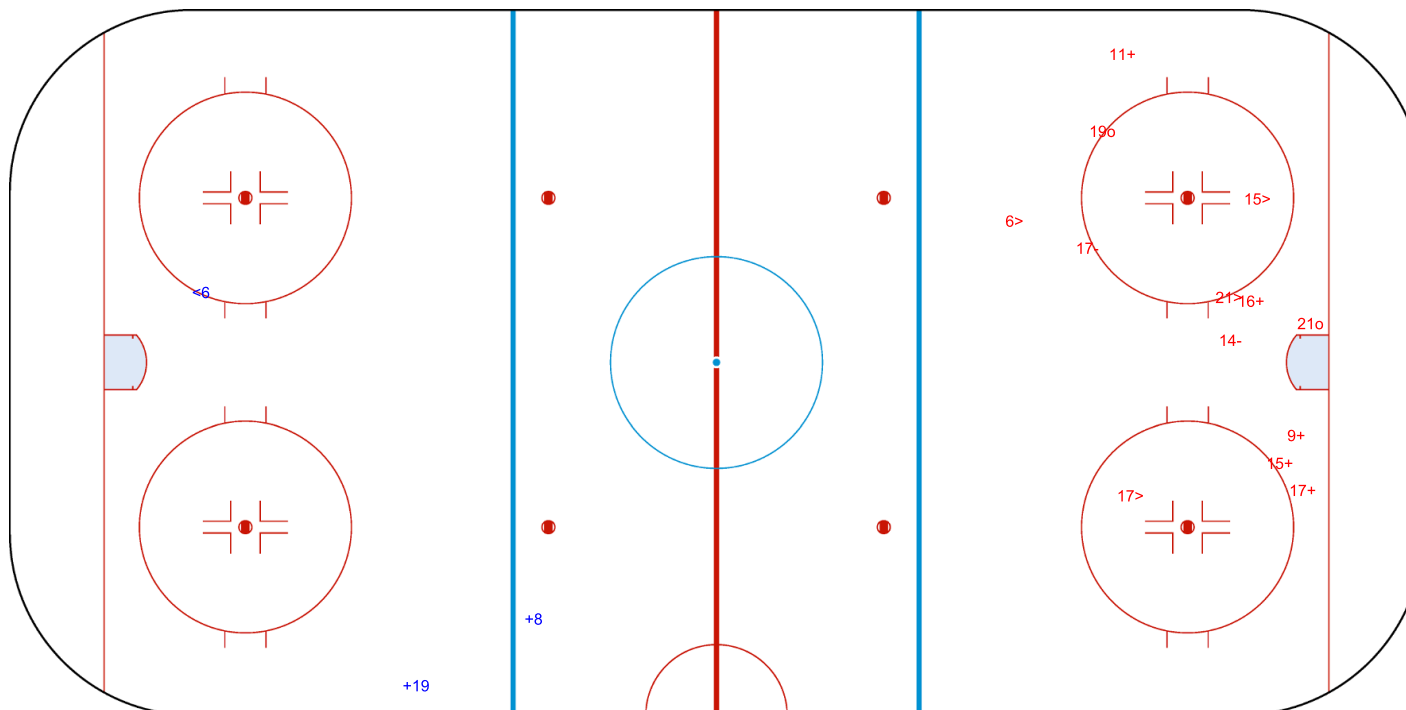

SHOT CHART

JPN - AUT

Shots by AUT

Goals (o): 0 SSG (+): 2
SSP (-): 1 SPG (-): 0

GK 1 of JPN

1st Period

Shots by JPN

Goals (o): 2 SSG (+): 5
SSP (>): 4 SPG (-): 2