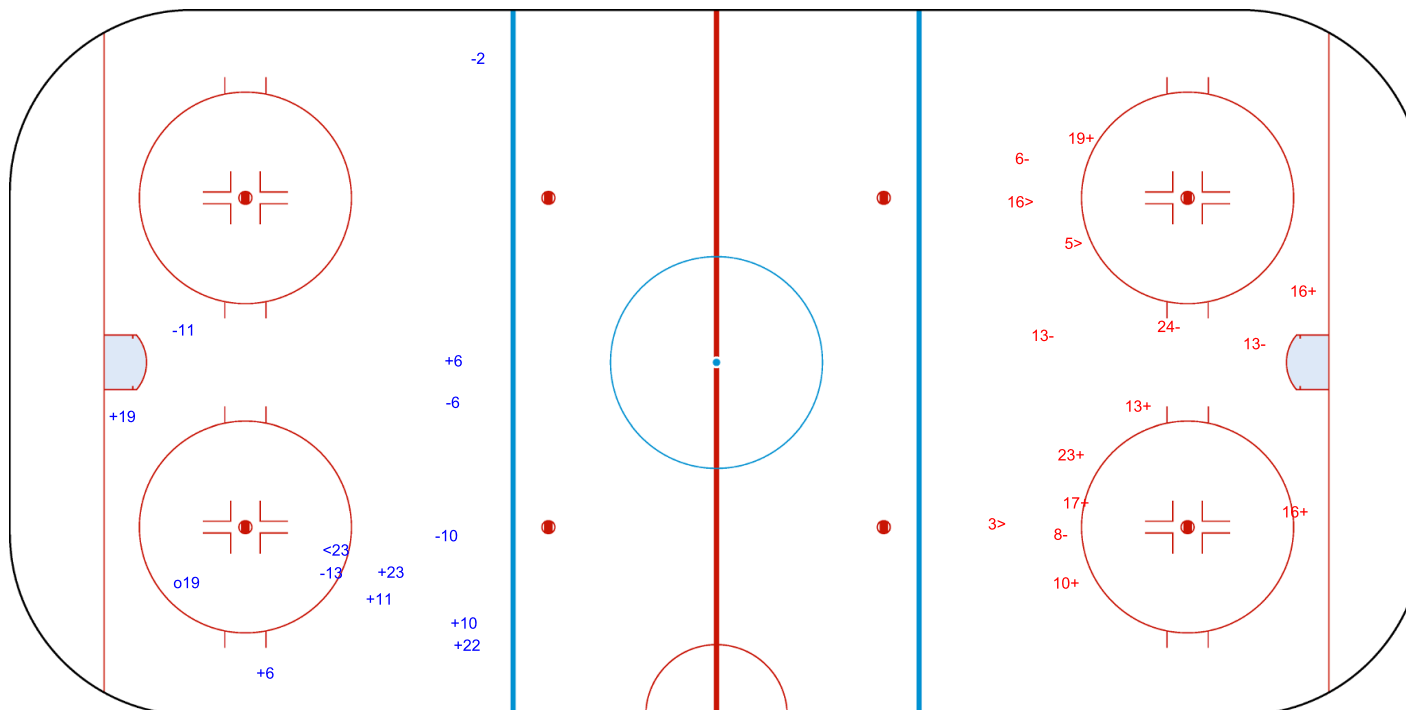

SHOT CHART
AUT - FRA

Shots by AUT

Goals (o): 1 SSG (+): 7
SSP (<): 1 SPG (-): 5

GK 25 of FRA

1st Period

Shots by FRA

Goals (o): 0 SSG (+): 7
SSP (>): 3 SPG (-): 5

GK 1 of AUT