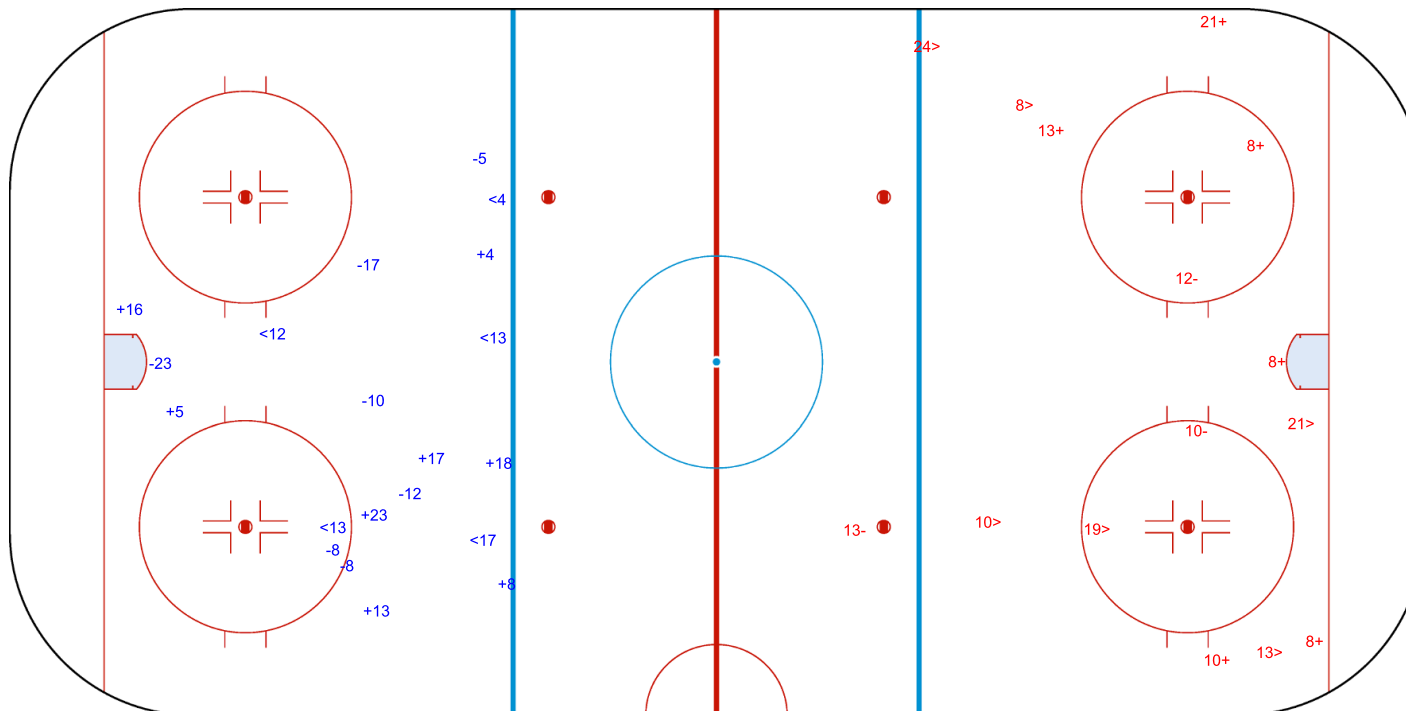

Shots by FRA

Goals (o): 0   SSG (+): 8

SSP (<): 5   SPG (-): 7

GK 1 of AUT

2nd Period

Shots by AUT

Goals (o): 0   SSG (+): 6

SSP (>): 6   SPG (-): 3

GK 25 of FRA