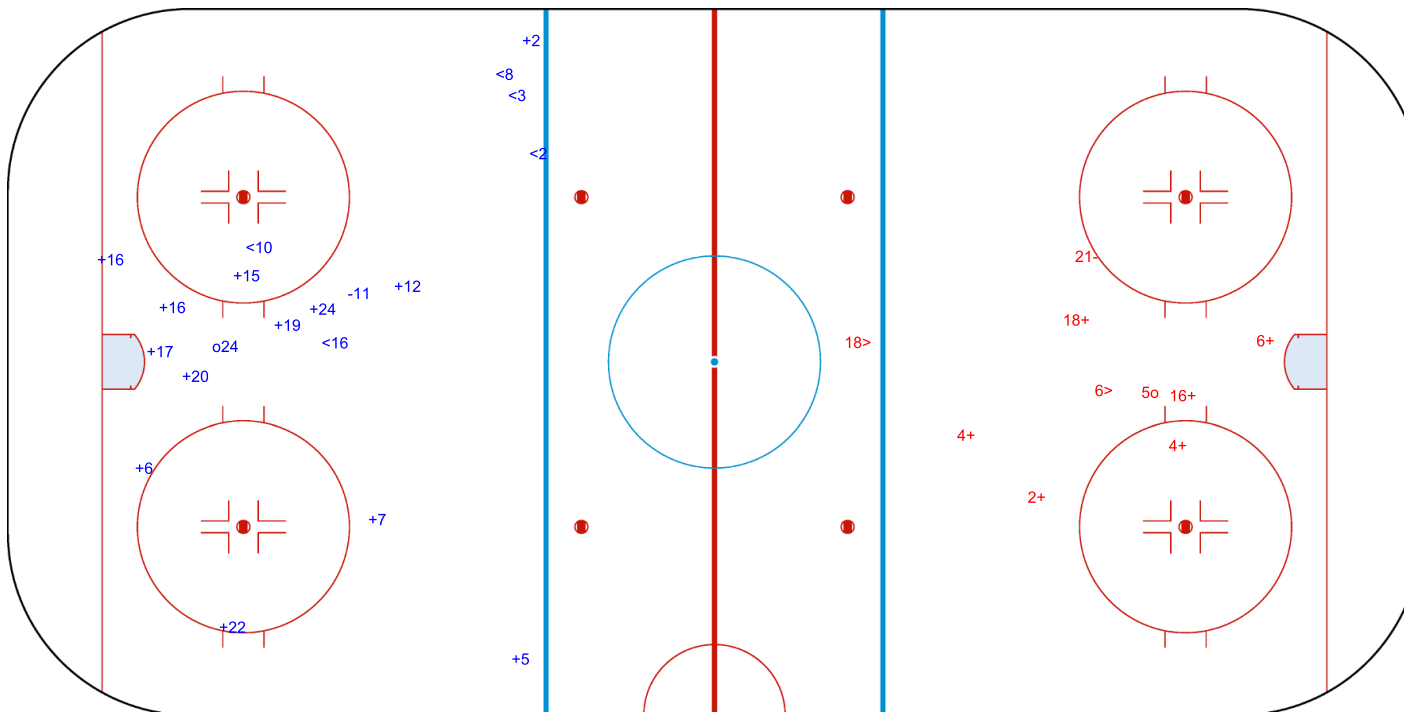

SHOT CHART
NED - BEL

Shots by NED
Goals (o): 1
SSG (+): 13
SSP (<): 5
SPG (-): 1

GK 1 of BEL

BEL → 1st Period ← NED

Shots by BEL
Goals (o): 1
SSG (>): 2
SSP (>): 2
SPG (-): 1

GK 1 of NED

Shots by BEL
Goals (o): 1
SSP (<): 2
SSG (+): 6
SPG (-): 0

GK 1 of NED

NED → 2nd Period ← BEL

Shots by NED
Goals (o): 1
SSP (>): 7
SSG (+): 9
SPG (-): 1

GK 1 of BEL

Shots by NED

Goals (o): 3 SSG (+): 7

SSP (<): 6 SPG (-): 1

GK 1 of BEL