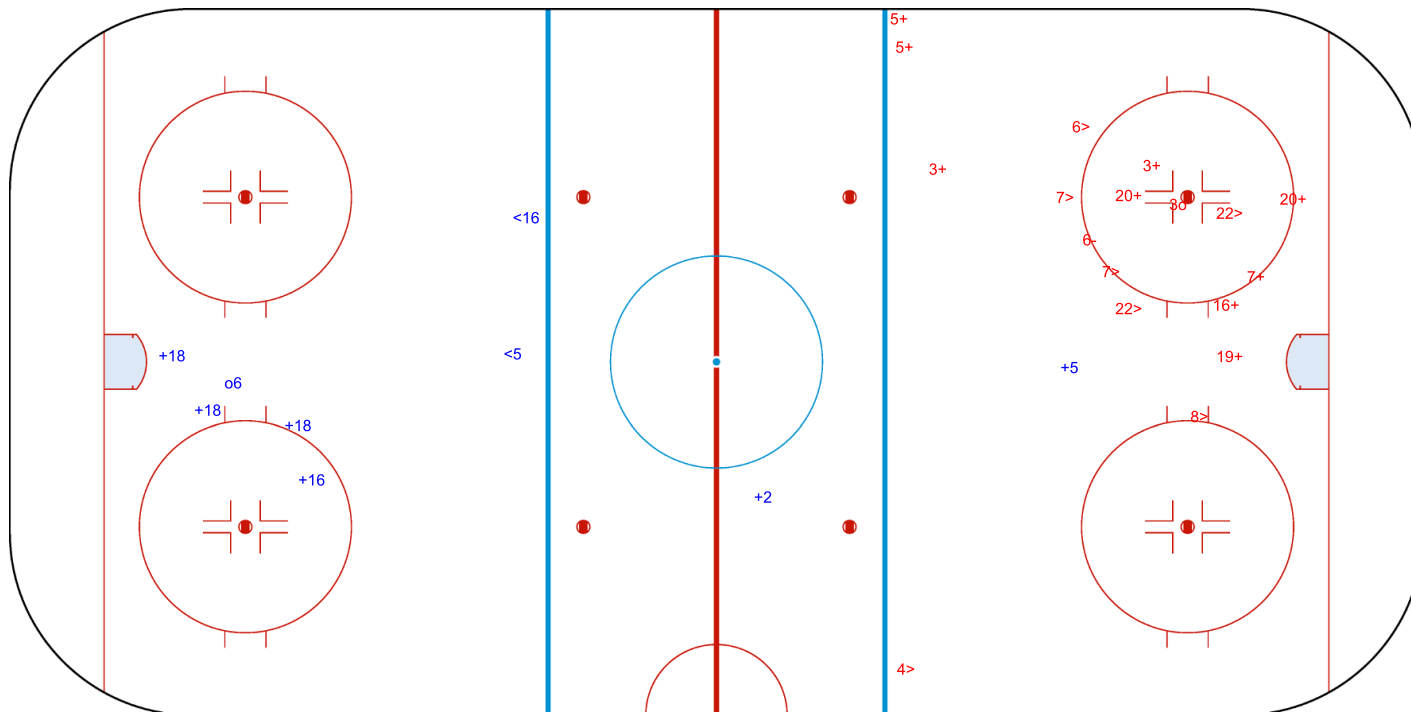

SHOT CHART
NED - BEL

Shots by NED
Goals (o): 1
SSG (+): 13
SSP (<): 5
SPG (-): 1

GK 1 of BEL

BEL → 1st Period ← NED

Shots by BEL
Goals (o): 1
SSG (>): 2
SSP (>): 2
SPG (-): 1

GK 1 of NED

Shots by BEL
Goals (o): 1
SSP (<): 2
SSG (+): 6
SPG (-): 0

GK 1 of NED

NED → 2nd Period ← BEL

Shots by NED
Goals (o): 1
SSP (>): 7
SSG (+): 9
SPG (-): 1

GK 1 of BEL

Shots by NED

Goals (o): 3 SSG (+): 7

SSP (<): 6 SPG (-): 1

GK 1 of BEL