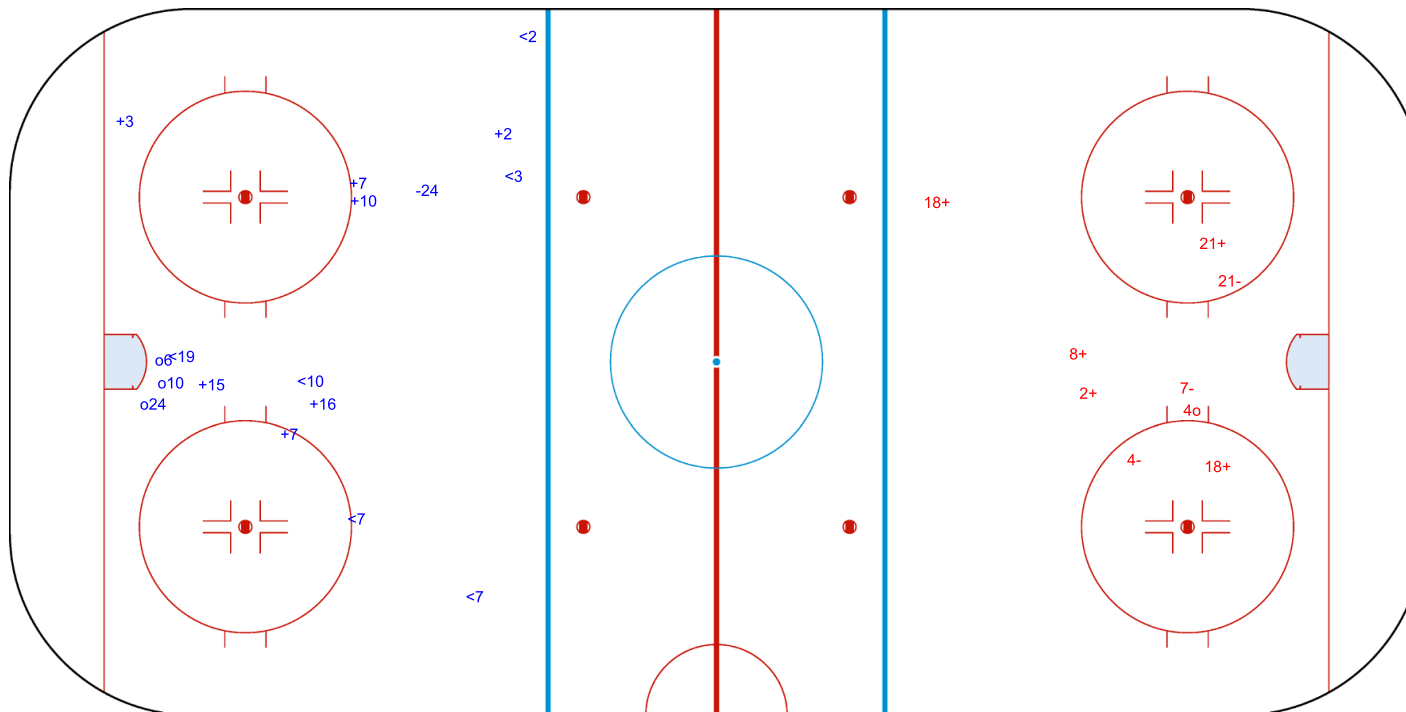

BEL → 3rd Period ← NED

Shots by BEL

Goals (o): 1 SSG (+): 5

SSP (>): 0 SPG (-): 3

GK 1 of NED

Legend:		
GK	Goalkeeper	
SPG	Shots past goal	
SSG	Shots saved by goalkeeper	
SSP	Shots saved by player	