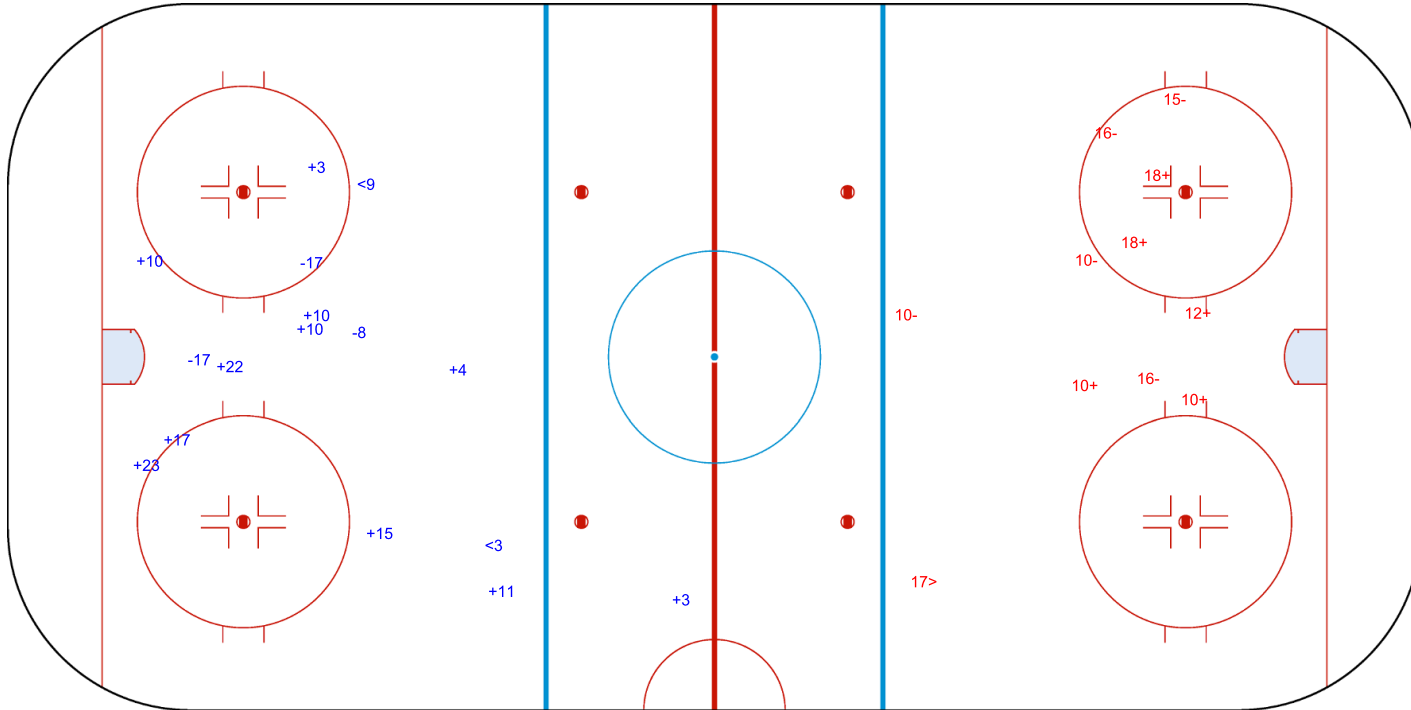

SHOT CHART
ISL - SRB

Shots by SRB
Goals (o): 0
SSP (<): 2
SSG (+): 11
SPG (-): 3

GK 1 of ISL

ISL → 1st Period ← SRB

Shots by ISL
Goals (o): 0
SSP (>): 1
SSG (+): 5
SPG (-): 5

GK 25 of SRB

Shots by ISL

Goals (o): 1 SSG (+): 12
SSP (<): 3 SPG (-): 5

GK 25 of SRB

2nd Period

Shots by SRB

Goals (o): 1 SSG (+): 10
SSP (>): 1 SPG (-): 1

GK 1 of ISL

Shots by SRB

Goals (o): 0 SSG (+): 11
SSP (<): 2 SPG (-): 5

GK 1 of ISL