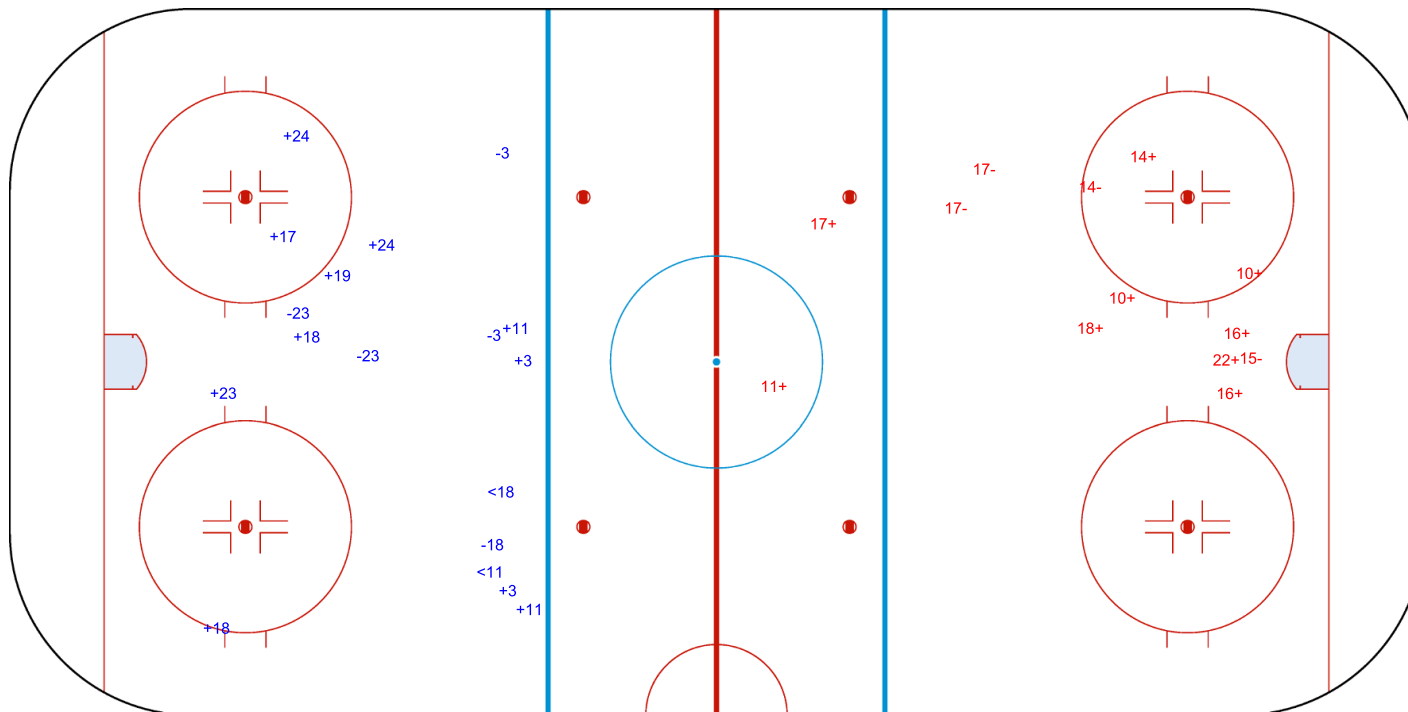

SHOT CHART
ISL - SRB

Shots by SRB
Goals (o): 0
SSP (<): 2
SSG (+): 11
SPG (-): 3

GK 1 of ISL

ISL → 1st Period ← SRB

Shots by ISL
Goals (o): 0
SSP (>): 1
SSG (+): 5
SPG (-): 5

GK 25 of SRB

Shots by ISL

Goals (o): 1 SSG (+): 12
SSP (<): 3 SPG (-): 5

GK 25 of SRB

2nd Period

Shots by SRB

Goals (o): 1 SSG (+): 10
SSP (>): 1 SPG (-): 1

GK 1 of ISL

Shots by SRB

Goals (o): 0 SSG (+): 11
SSP (<): 2 SPG (-): 5

GK 1 of ISL

ISL → 3rd Period ← SRB

Shots by ISL

Goals (o): 0 SSG (+): 9
SSP (>): 0 SPG (-): 4

GK 25 of SRB

Shots by SRB

Goals (o): 0 SSG (+): 0

SSP (<): 0 SPG (-): 0

GK 1 of ISL