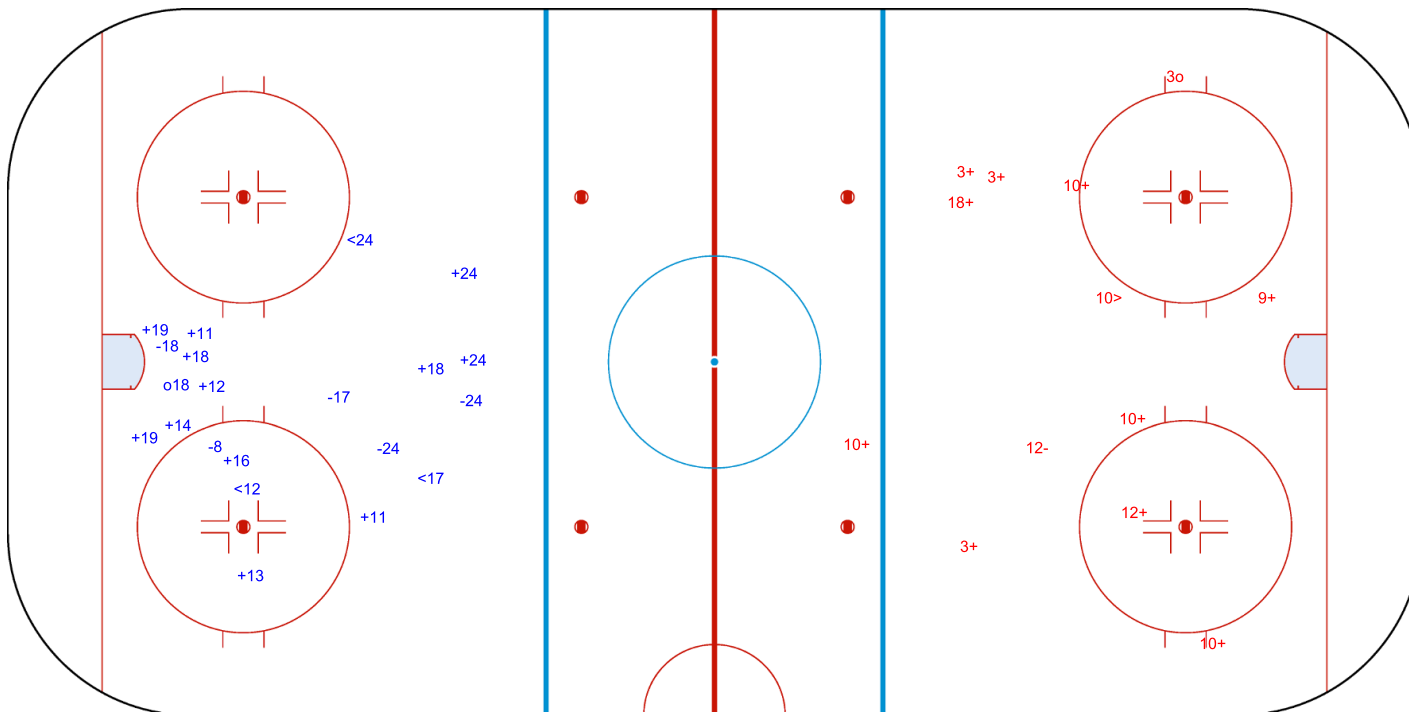

SHOT CHART
ISL - SRB

Shots by SRB
Goals (o): 0
SSP (<): 2
SSG (+): 11
SPG (-): 3

GK 1 of ISL

ISL → 1st Period ← SRB

Shots by ISL
Goals (o): 0
SSP (>): 1
SSG (+): 5
SPG (-): 5

GK 25 of SRB

Shots by ISL

Goals (o): 1 SSG (+): 12
SSP (<): 3 SPG (-): 5

GK 25 of SRB

2nd Period

Shots by SRB

Goals (o): 1 SSG (+): 10
SSP (>): 1 SPG (-): 1

GK 1 of ISL

Shots by SRB

Goals (o): 0 SSG (+): 11
SSP (<): 2 SPG (-): 5

GK 1 of ISL