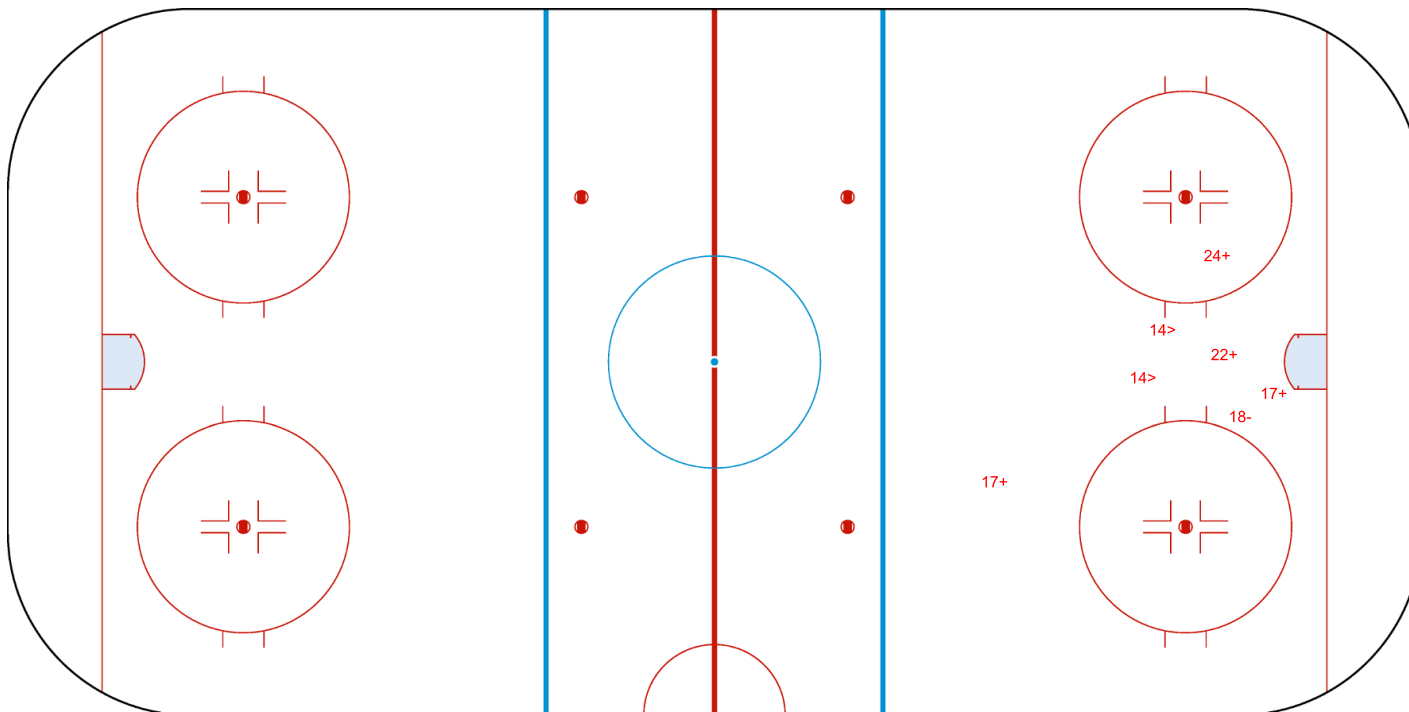

Overtime

Shots by ISL

Goals (o): 0 SSG (+): 4

SSP (>): 2 SPG (-): 1

GK 25 of SRB

Legend:	GK Goalkeeper	SPG Shots past goal	SSG Shots saved by goalkeeper	SSP Shots saved by player
----------------	----------------------	----------------------------	--------------------------------------	----------------------------------