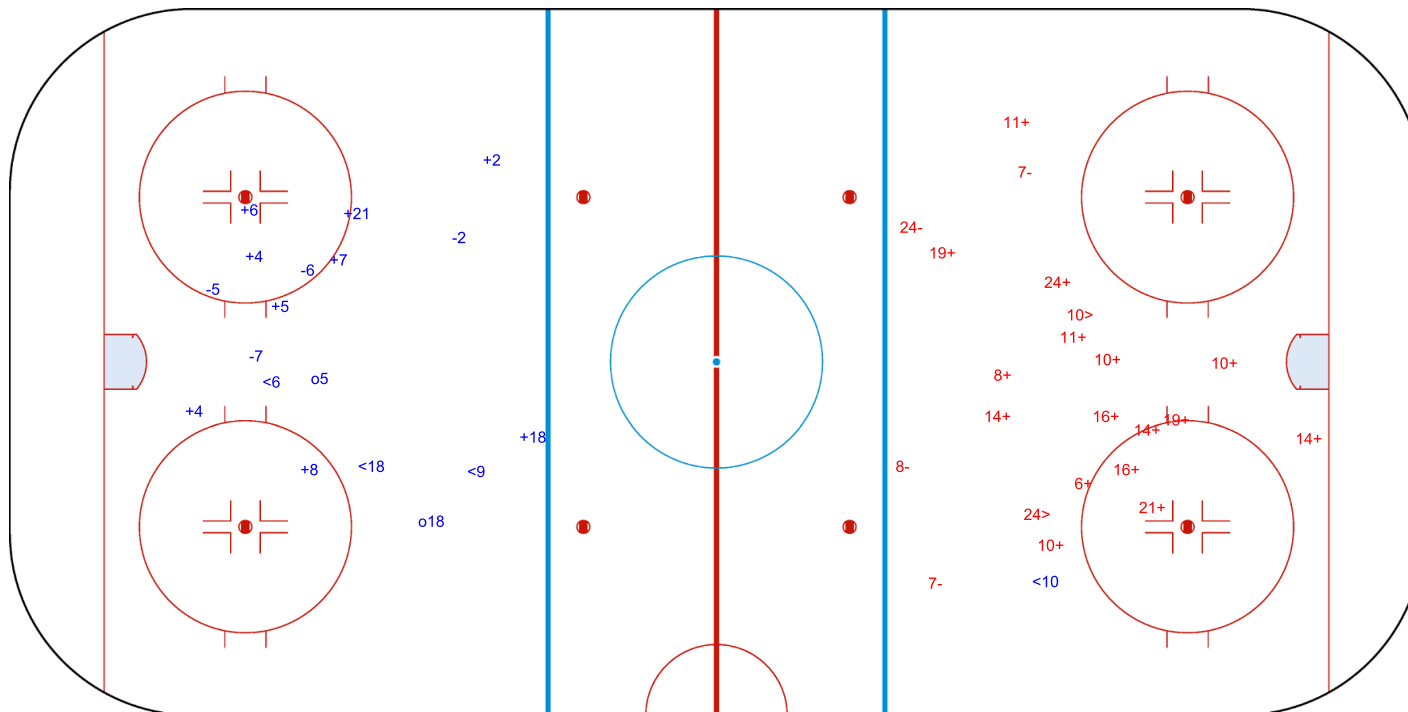

SHOT CHART
BEL - ISL

Shots by BEL
Goals (o): 2
SSG (+): 9
SSP (-): 4
SPG (-): 4

GK 20 of ISL

ISL → 1st Period ← BEL

Shots by ISL
Goals (o): 0
SSP (>): 2
SSG (+): 16
SPG (-): 4

GK 1 of BEL

Shots by ISL
Goals (o): 1
SSP (<): 0
SSG (+): 10
SPG (-): 1

GK 1 of BEL

BEL → 2nd Period ← ISL

Shots by BEL
Goals (o): 0
SSP (>): 4
SSG (+): 4
SPG (-): 4

GK 20 of ISL

Shots by BEL

Goals (o): 1 SSG (+): 2
SSP (<): 4 SPG (-): 3

GK 20 of ISL

ISL → 3rd Period ← BEL