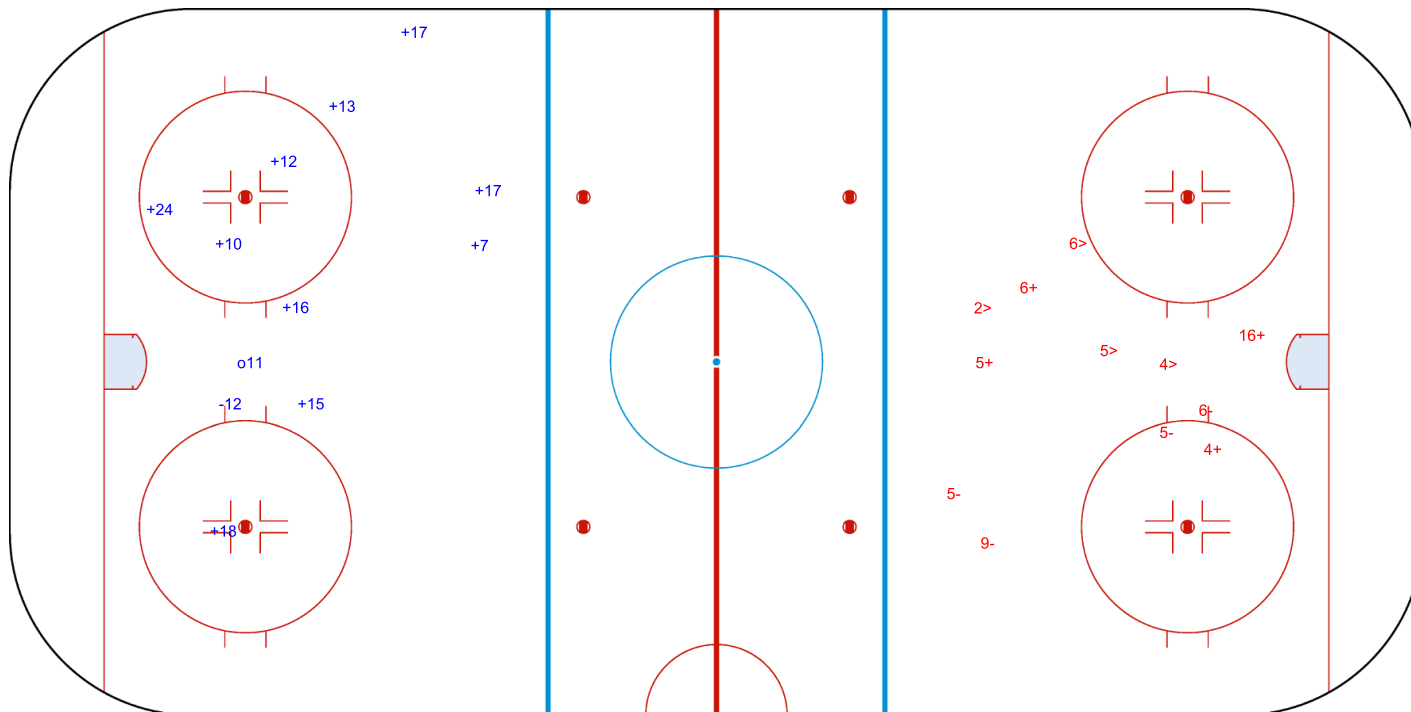

SHOT CHART
BEL - ISL

Shots by BEL
Goals (o): 2
SSG (+): 9
SSP (-): 4
SPG (-): 4

GK 20 of ISL

ISL → 1st Period ← BEL

Shots by ISL
Goals (o): 0
SSP (>): 2
SSG (+): 16
SPG (-): 4

GK 1 of BEL

Shots by ISL
Goals (o): 1
SSP (<): 0
SSG (+): 10
SPG (-): 1

GK 1 of BEL

BEL → 2nd Period ← ISL

Shots by BEL
Goals (o): 0
SSP (>): 4
SSG (+): 4
SPG (-): 4

GK 20 of ISL

Shots by BEL

Goals (o): 1 SSG (+): 2
SSP (<): 4 SPG (-): 3

GK 20 of ISL

ISL → 3rd Period ← BEL