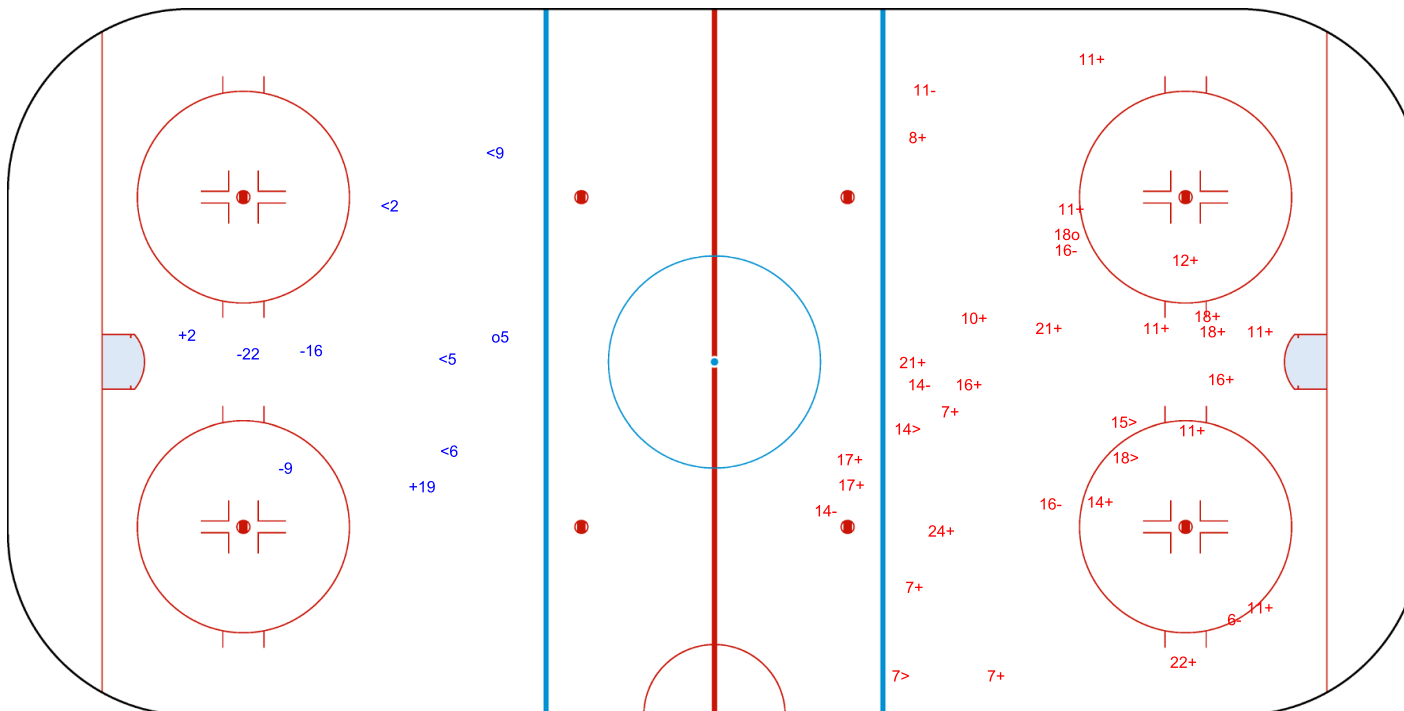

Shots by BEL

Goals (o): 1   SSG (+): 2
SSP (<): 4   SPG (-): 3

GK 20 of ISL

ISL → 3rd Period ← BEL

Shots by ISL

Goals (o): 1   SSG (+): 23
SSP (>): 4   SPG (-): 6

GK 1 of BEL

Legend:	
GK	Goalkeeper
SPG	Shots past goal
SSG	Shots saved by goalkeeper
SSP	Shots saved by player