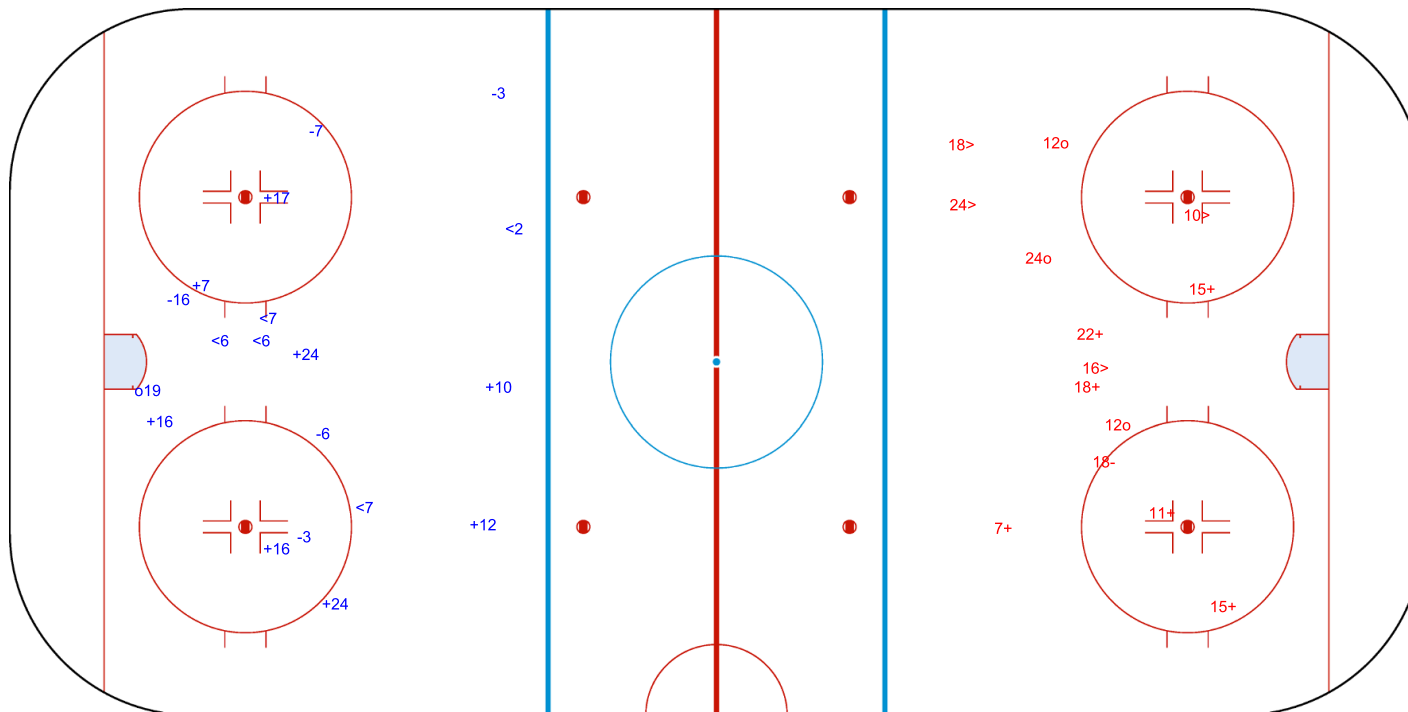

SHOT CHART

ISL - NED

1st Period

Shots by NED  
Goals (o): 1  
SSP (<): 5

SSG (+): 8  
SPG (-): 5

GK 1 of ISL

Shots by ISL  
Goals (o): 3  
SSP (>): 4

SSG (+): 6  
SPG (-): 1

GK 25 of NED

Shots by ISL

Goals (o): 0    SSG (+): 10  
SSP (<): 2    SPG (-): 2

GK 25 of NED

2nd Period

Shots by NED

Goals (o): 1    SSG (+): 21  
SSP (>): 4    SPG (-): 4

GK 1 of ISL