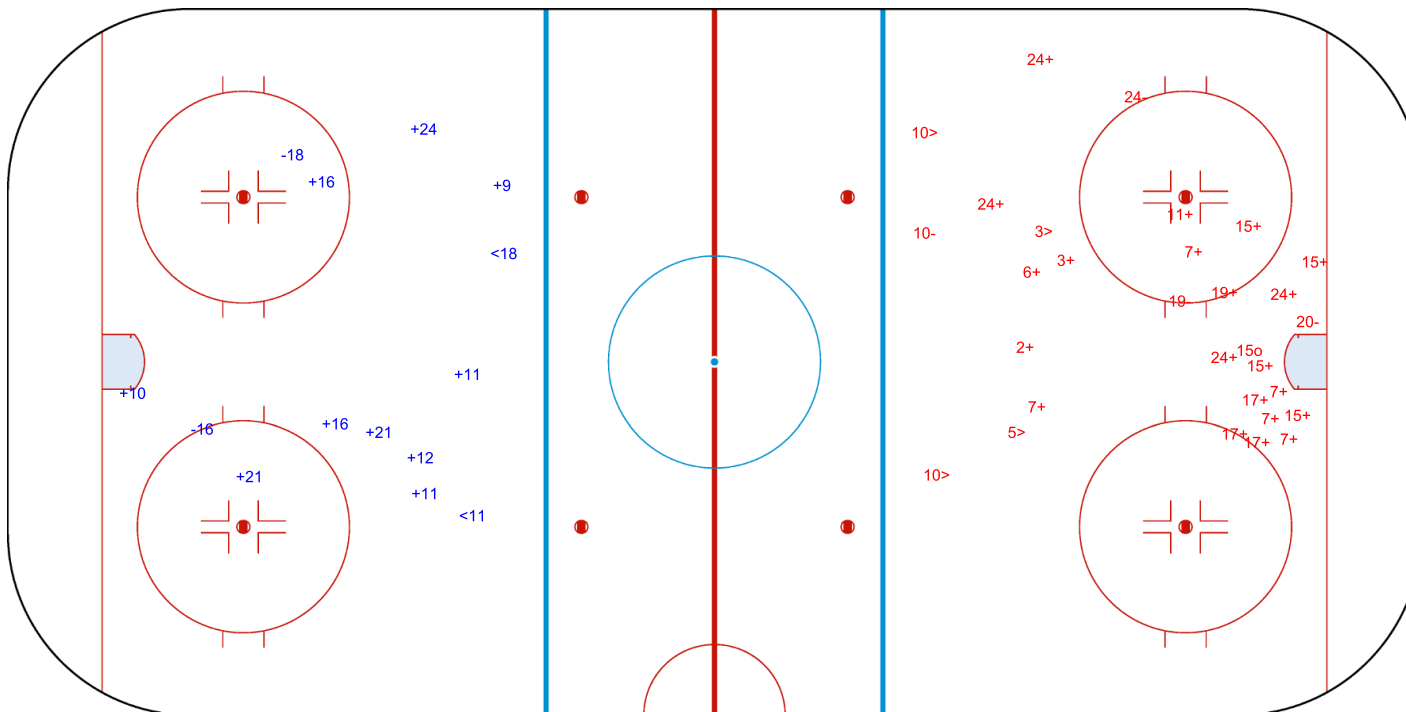

SHOT CHART

ISL - NED

1st Period

Shots by NED  
Goals (o): 1  
SSP (<): 5

SSG (+): 8  
SPG (-): 5

GK 1 of ISL

Shots by ISL  
Goals (o): 3  
SSP (>): 4

SSG (+): 6  
SPG (-): 1

GK 25 of NED

Shots by ISL

Goals (o): 0    SSG (+): 10  
SSP (<): 2    SPG (-): 2

GK 25 of NED

2nd Period

Shots by NED

Goals (o): 1    SSG (+): 21  
SSP (>): 4    SPG (-): 4

GK 1 of ISL

Shots by NED

Goals (o): 3    SSG (+): 9

SSP (-): 5    SPG (-): 3

GK 1 of ISL

ISL → 3rd Period ← NED

Shots by ISL

Goals (o): 0    SSG (+): 8

SSP (>): 0    SPG (-): 2