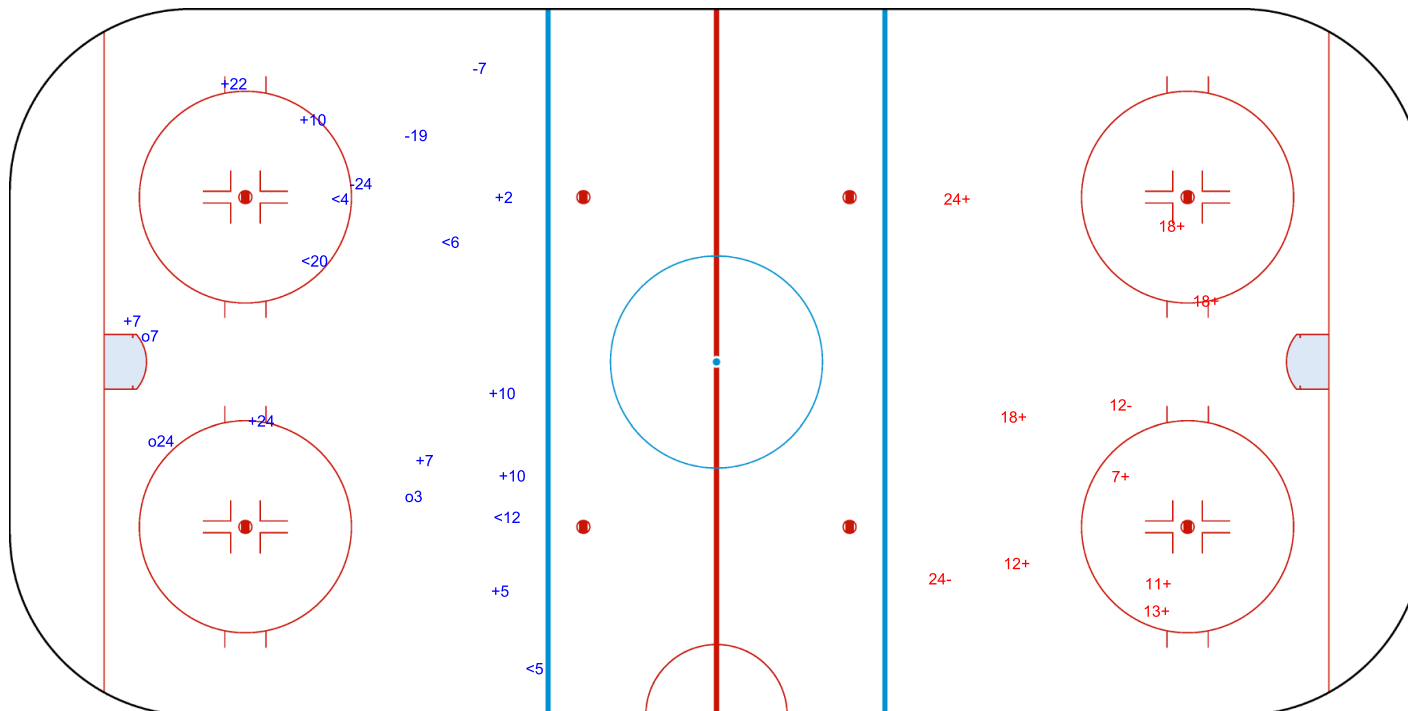

Shots by NED

Goals (o): 3   SSG (+): 9

SSP (-): 5   SPG (-): 3

GK 1 of ISL

ISL → 3rd Period ← NED

Shots by ISL

Goals (o): 0   SSG (+): 8

SSP (>): 0   SPG (-): 2

GK 25 of NED

Legend:		
GK	Goalkeeper	
SPG	Shots past goal	
SSG	Shots saved by goalkeeper	
SSP	Shots saved by player