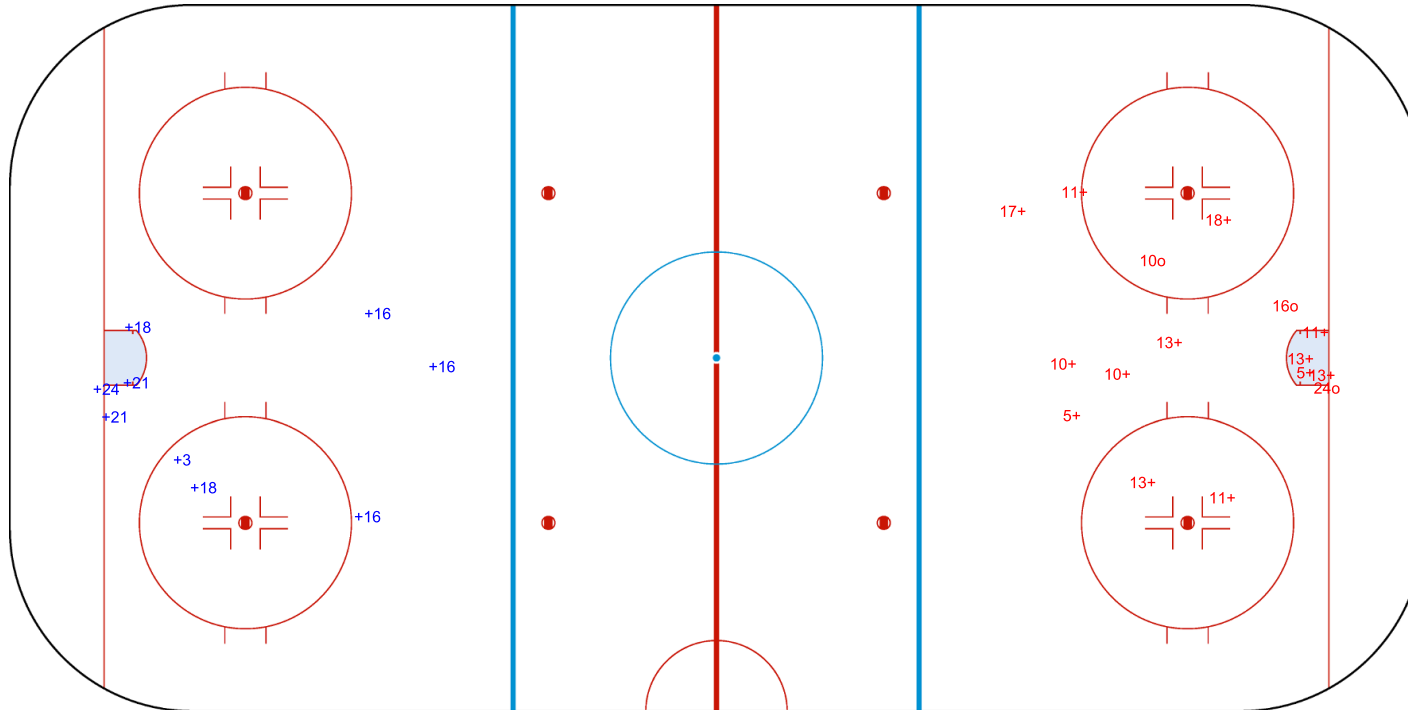

GK 20 of MEX

GK 20 of ISL

INTERNATIONAL
ICE HOCKEY
FEDERATION

Shots by MEX

Goals (o): 0 SSG (+): 9

SSP (<): 0 SPG (-): 0

GK 20 of ISL

2nd Period