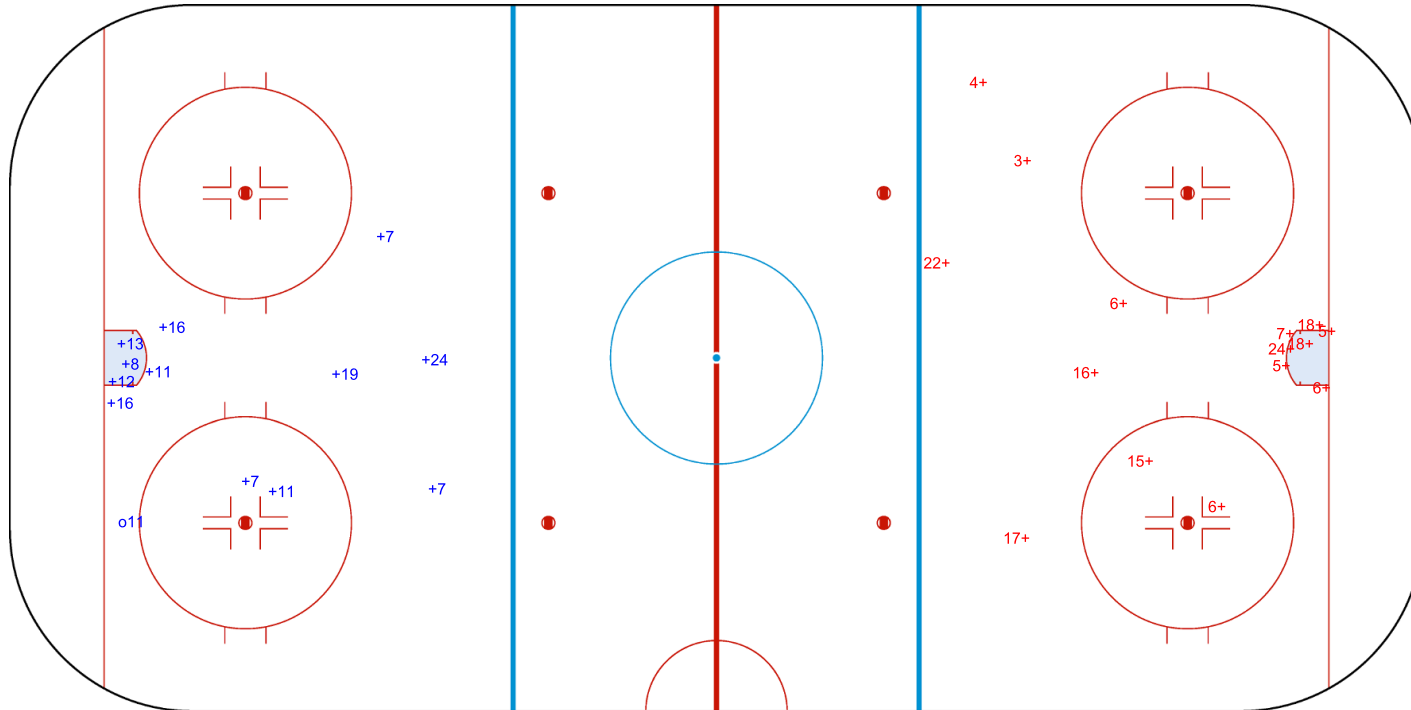

GK 25 of MEX

3rd Period

Shots by MEX

Goals (o): 0 SSG (+): 15
SSP (>): 0 SPG (-): 0

GK 20 of ISL

Legend:	
GK Goalkeeper	SSP Shots saved by player
SPG Shots past goal	SSG Shots saved by goalkeeper