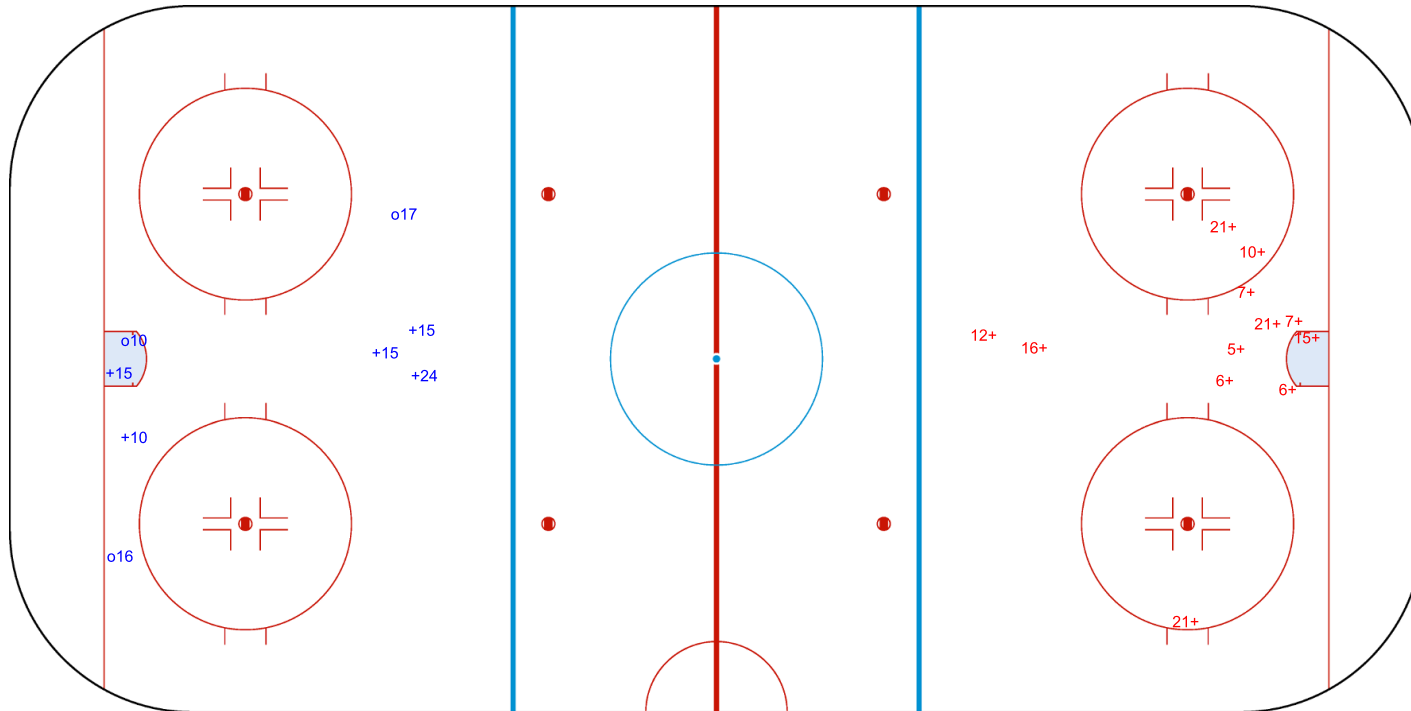

SUN 22 JAN 2023

START TIME 18:00

ROUND ROBIN, GAME 15

SHOT CHART

ISL - MEX

1st Period

Shots by ISL

Goals (o): 3

SSP (<): 0

SSG (+): 5

SPG (-): 0

Shots by MEX

Goals (o): 0

SSP (>): 0

SSG (+): 12

SPG (-): 0

GK 20 of MEX

GK 20 of ISL