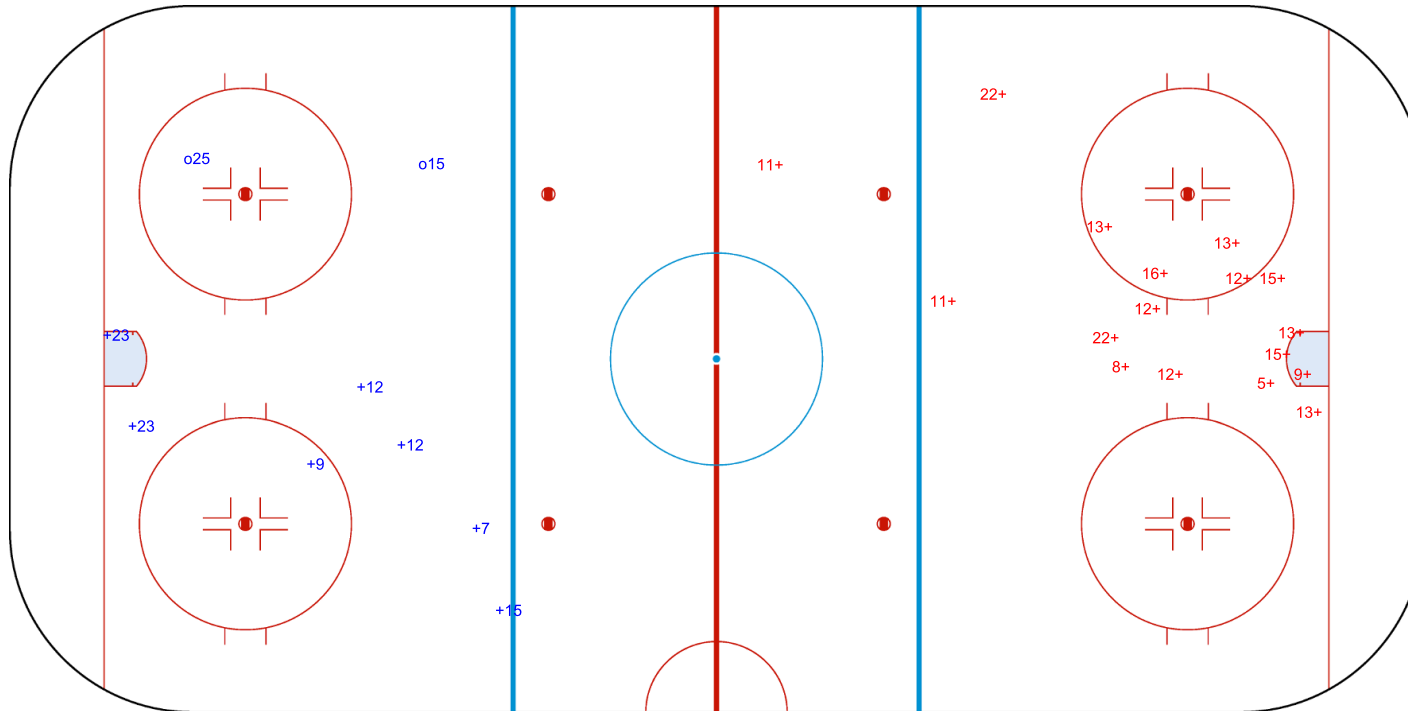

Shots by TPE

Goals (o): 0

SSG (+): 17

SSP (>): 0

SPG (-): 0

GK 20 of TPE

GK 1 of CHN

INTERNATIONAL ICE HOCKEY FEDERATION