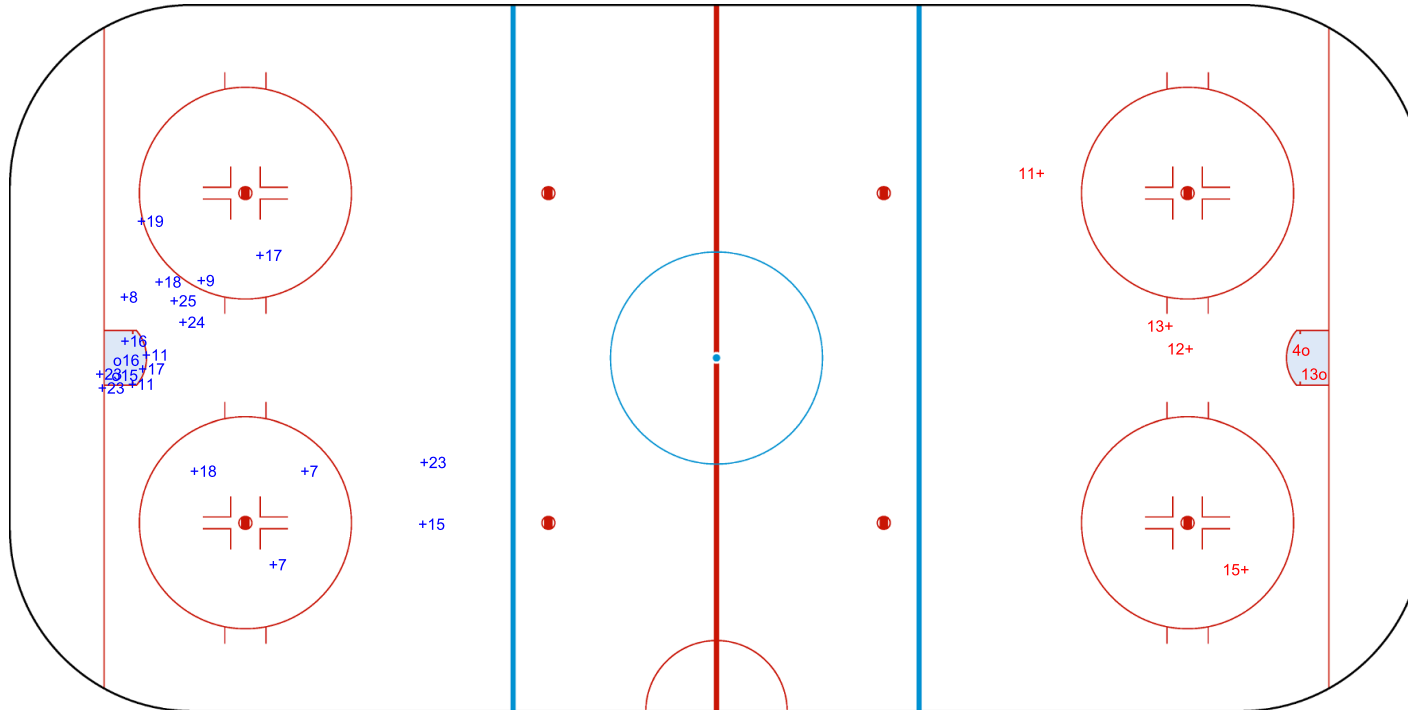

SSP (<): 0 SPG (-): 0

3rd Period

Shots by TPE

Goals (o): 2 SSG (+): 4

SSP (>): 0 SPG (-): 0

GK 20 of TPE

GK 1 of CHN

Legend:	
GK	Goalkeeper
SPG	Shots past goal
SSG	Shots saved by goalkeeper
SSP	Shots saved by player