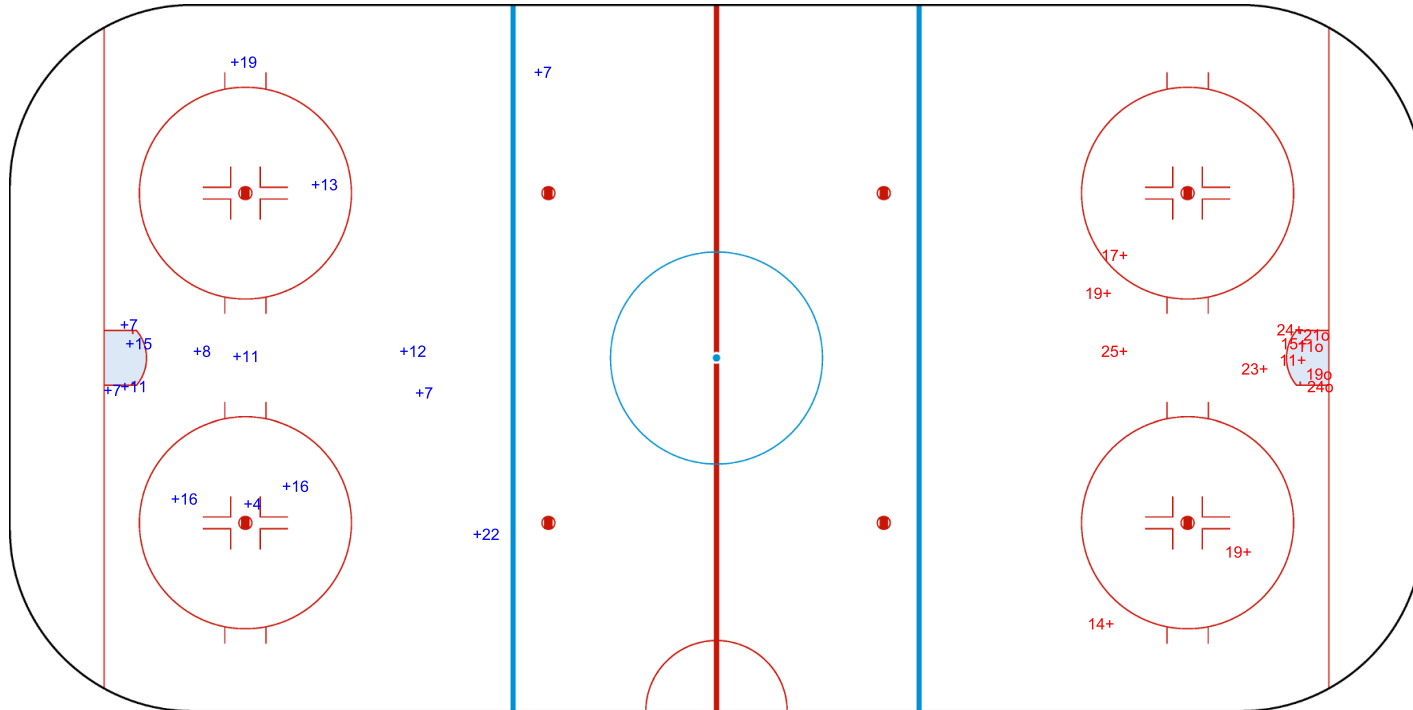

Goals (o): 4

SSG (+): 9

SSP (>): 0

SPG (-): 0

GK 20 of TPE

INTERNATIONAL
ICE HOCKEY
FEDERATION

Shots by CHN

Goals (o): 2 SSG (+): 18