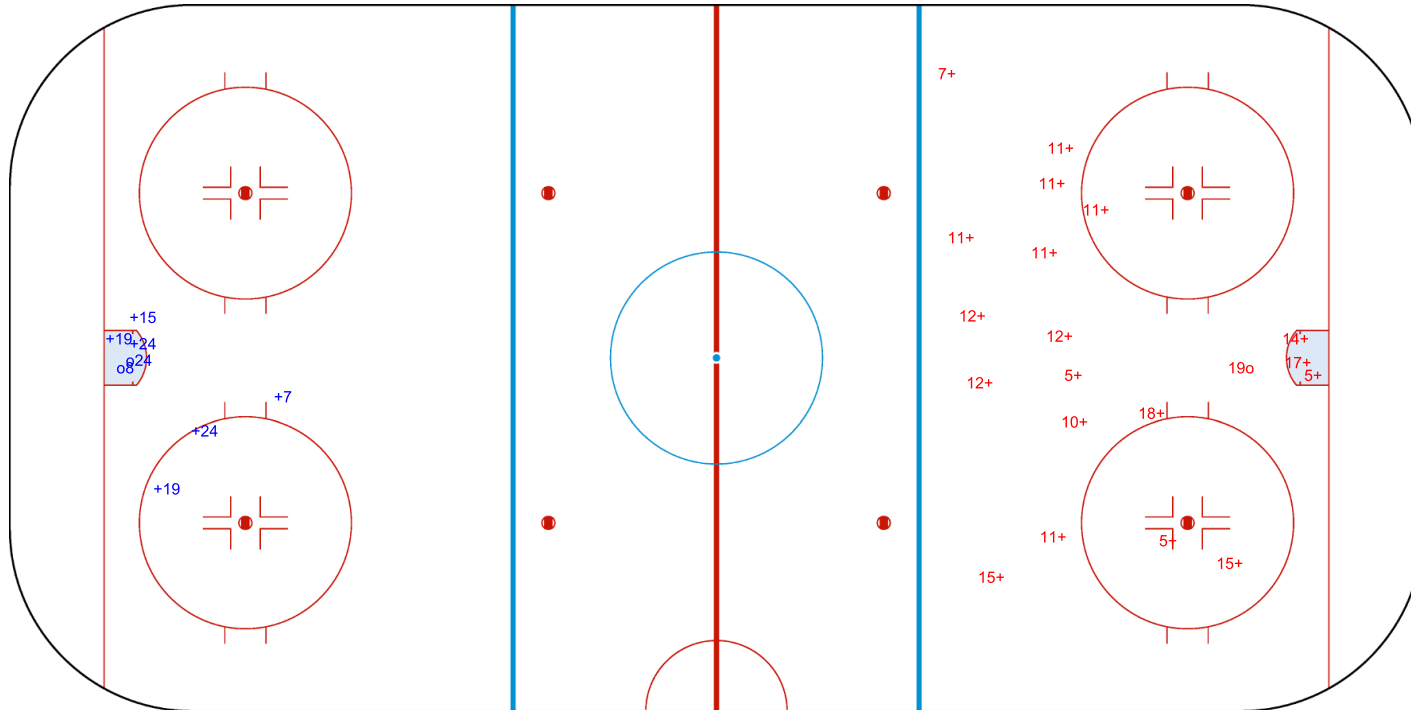

INTERNATIONAL
ICE HOCKEY
FEDERATION

Shots by CHN

Goals (o): 2   SSG (+): 6

SSP (<): 0   SPG (-): 0

GK 20 of ISL

2nd Period

Shots by ISL

Goals (o): 1   SSG (+): 19

SSP (>): 0   SPG (-): 0

GK 2 of CHN