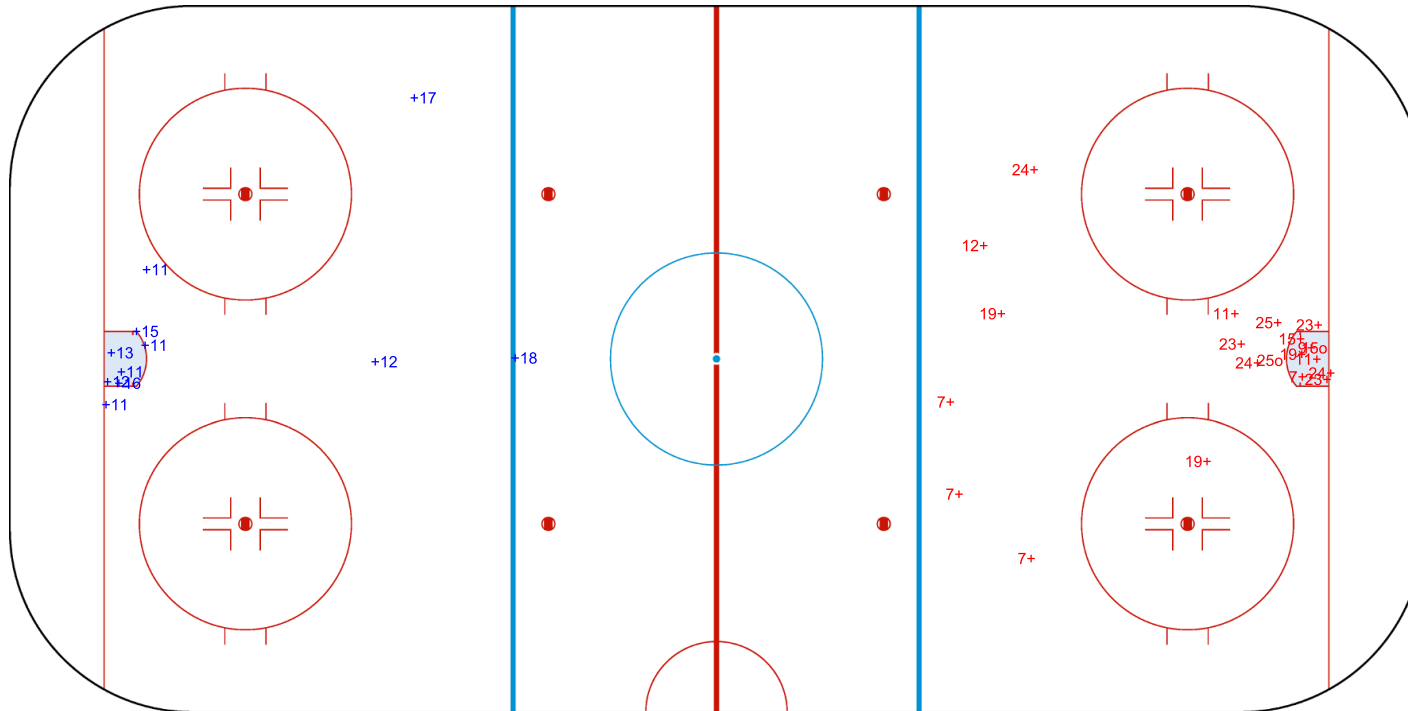

SHOT CHART

CHN - ISL

1st Period

Shots by ISL
Goals (o): 0
SSP (<): 0
SSG (+): 11
SPG (-): 0

Shots by CHN
Goals (o): 2
SSP (>): 0
SSG (+): 19
SPG (-): 0

GK 2 of CHN

GK 20 of ISL

INTERNATIONAL
ICE HOCKEY
FEDERATION

Shots by CHN

Goals (o): 2 SSG (+): 6

SSP (<): 0 SPG (-): 0

GK 20 of ISL

2nd Period

Shots by ISL

Goals (o): 1 SSG (+): 19

SSP (>): 0 SPG (-): 0