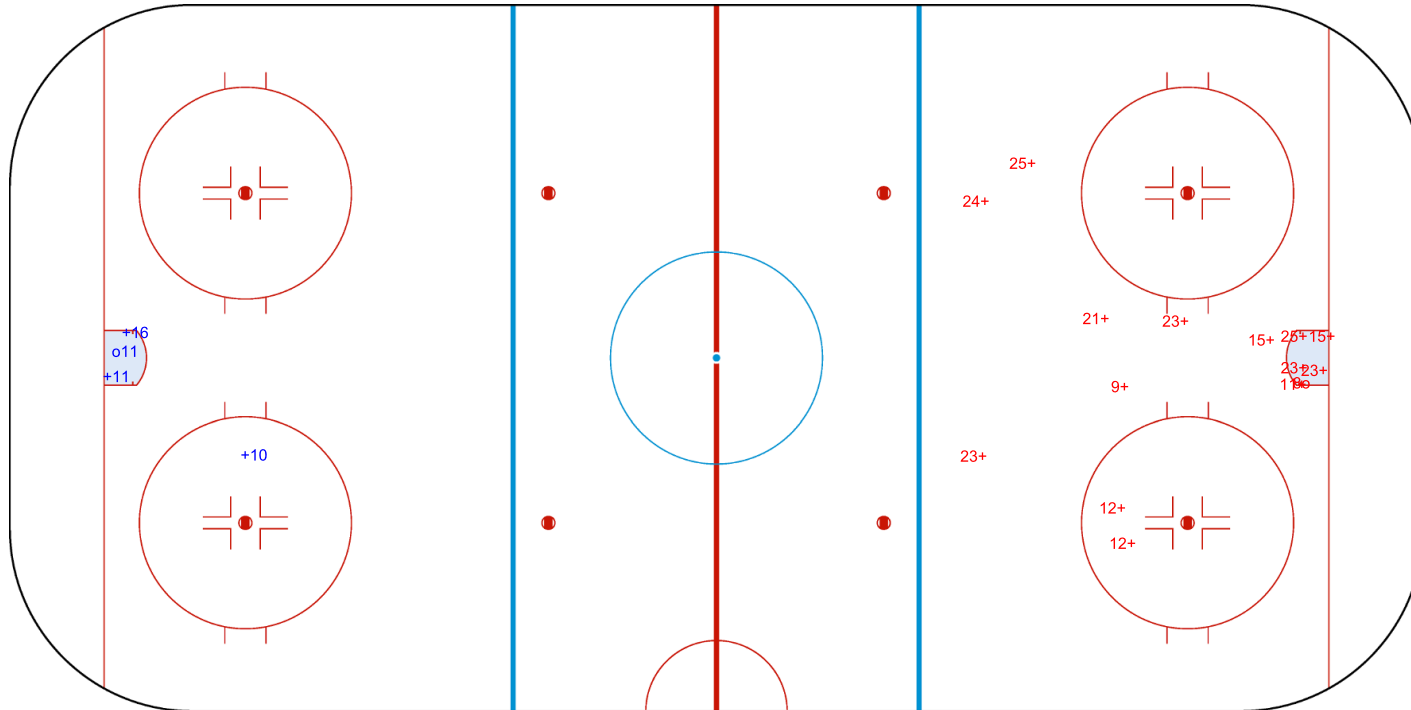

INTERNATIONAL
ICE HOCKEY
FEDERATION

Shots by ISL

Goals (o): 1   SSG (+): 3
SSP (<): 0   SPG (-): 0

GK 2 of CHN

3rd Period

Shots by CHN

Goals (o): 1   SSG (+): 14
SSP (>): 0   SPG (-): 0

GK 20 of ISL

Legend:	
GK Goalkeeper	SSP Shots saved by player
SPG Shots past goal	SSG Shots saved by goalkeeper