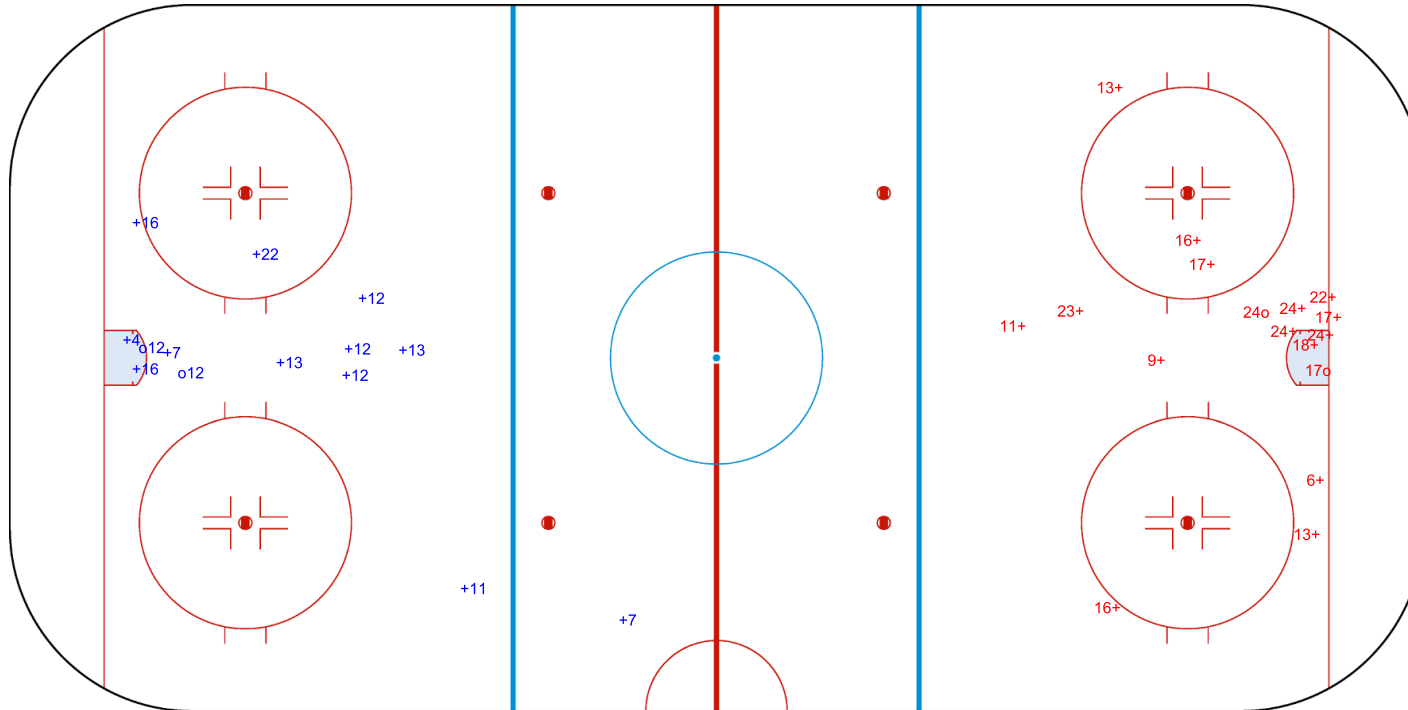

INTERNATIONAL
ICE HOCKEY
FEDERATION

Shots by TPE
Goals (o): 2   SSG (+): 12
SSP (<): 0   SPG (-): 0

BEL →   3rd Period   ← **TPE**

Shots by BEL
Goals (o): 2   SSG (+): 15
SSP (>): 0   SPG (-): 0

Legend:	
ENG	Empty net goal
GK	Goalkeeper
SPG	Shots past goal
SSG	Shots saved by goalkeeper
SSP	Shots saved by player