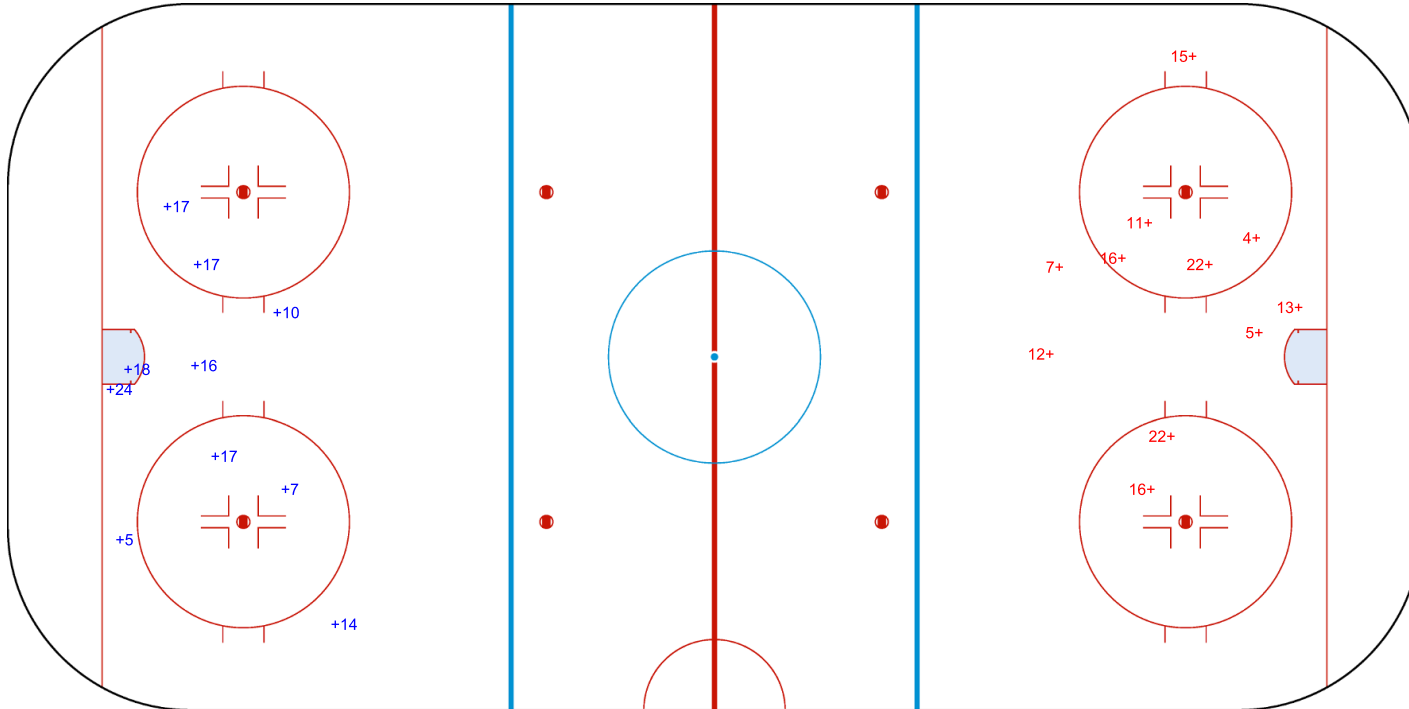

INTERNATIONAL ICE HOCKEY FEDERATION

Shots by BEL

Goals (o): 0

SSP (<): 0

SSG (+): 10

SPG (-): 0

2nd Period

Shots by TPE

Goals (o): 0

SSP (>): 0

SSG (+): 11

SPG (-): 0

GK 25 of TPE

GK 1 of BEL