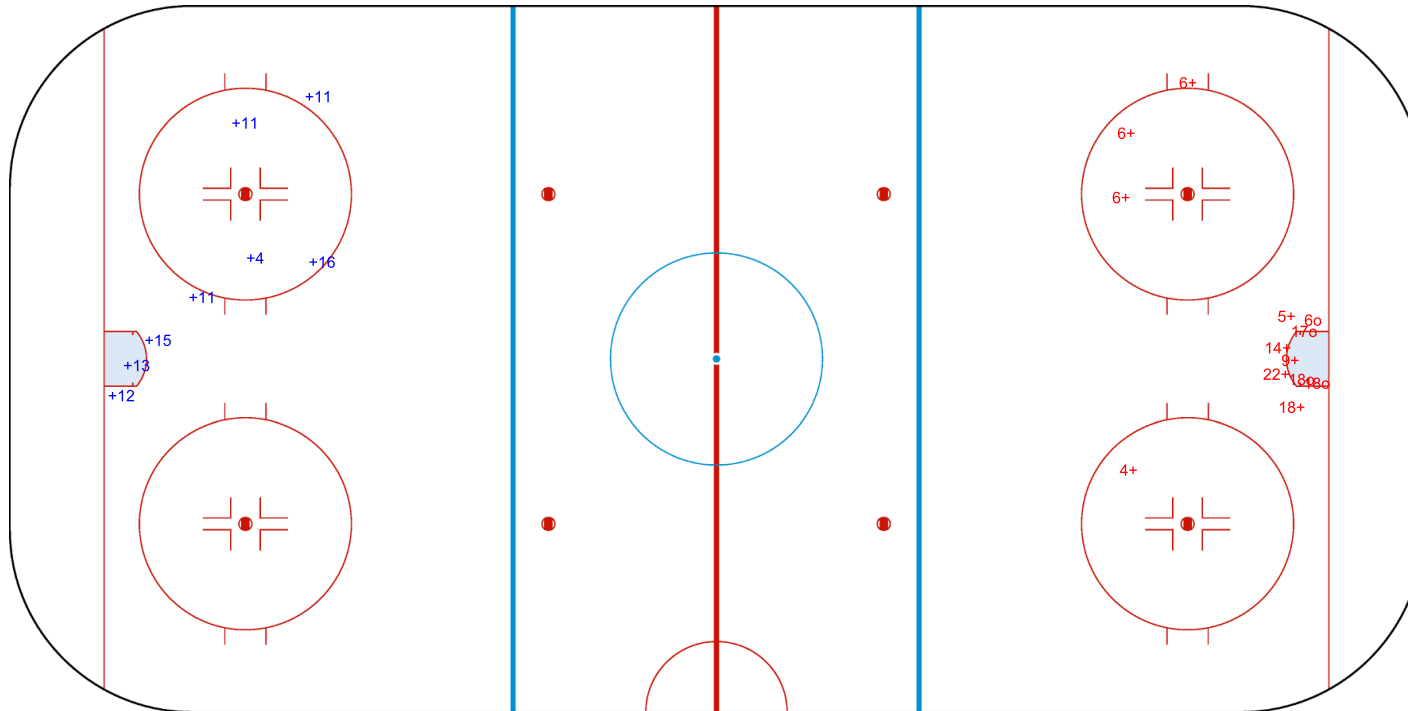

SHOT CHART

TPE - BEL

1st Period

Shots by TPE

Goals (o): 0

SSG (+): 8

SSP (<): 0

SPG (-): 0

GK 1 of BEL

Shots by BEL

Goals (o): 4

SSG (+): 9

SSP (>): 0

SPG (-): 0

GK 25 of TPE