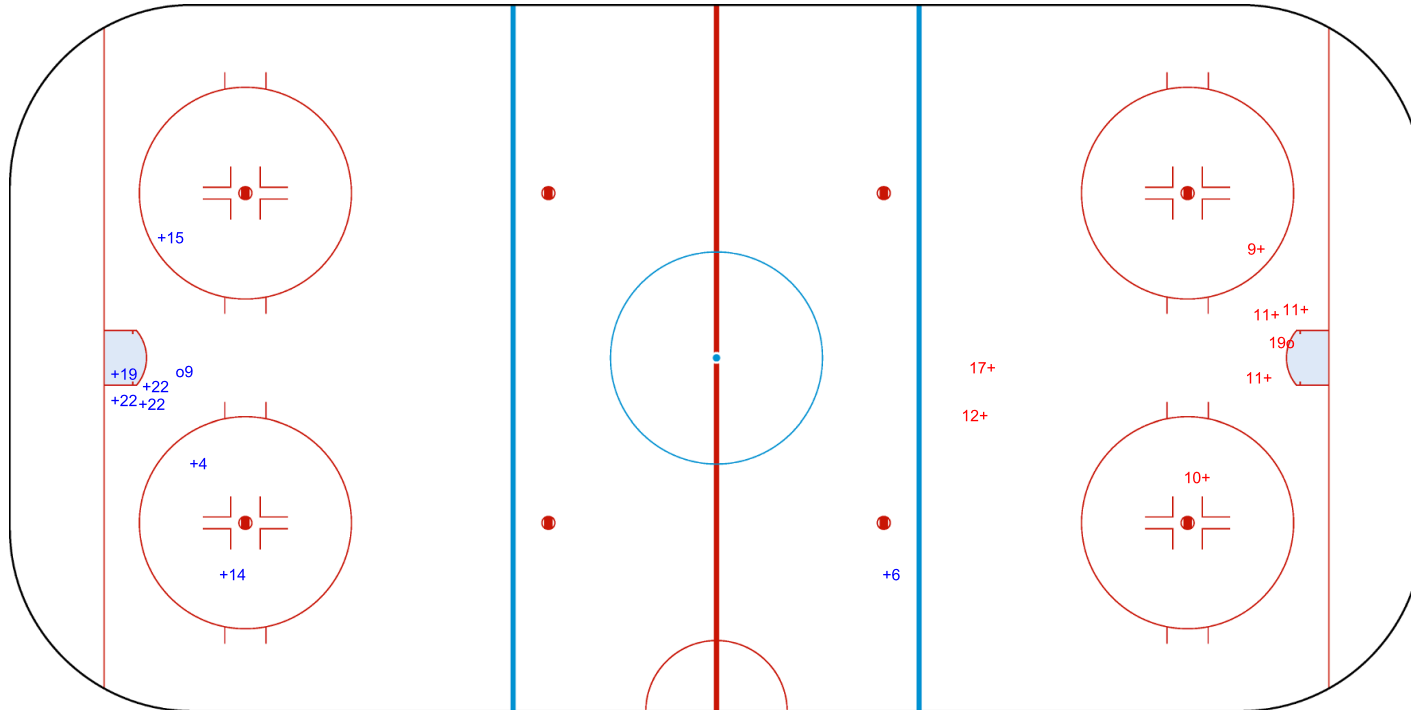

SSP (>): 0

SSG (+): 10

SPG (-): 0

GK 1 of SRB

GK 1 of ISL

INTERNATIONAL
ICE HOCKEY
FEDERATION

Shots by SRB

Goals (o): 1 SSG (+): 8

SSP (<): 0 SPG (-): 0

GK 1 of ISL

GK 20 of ISL

3rd Period

Shots by ISL

Goals (o): 1 SSG (+): 7

SSP (>): 0 SPG (-): 0

GK 1 of SRB