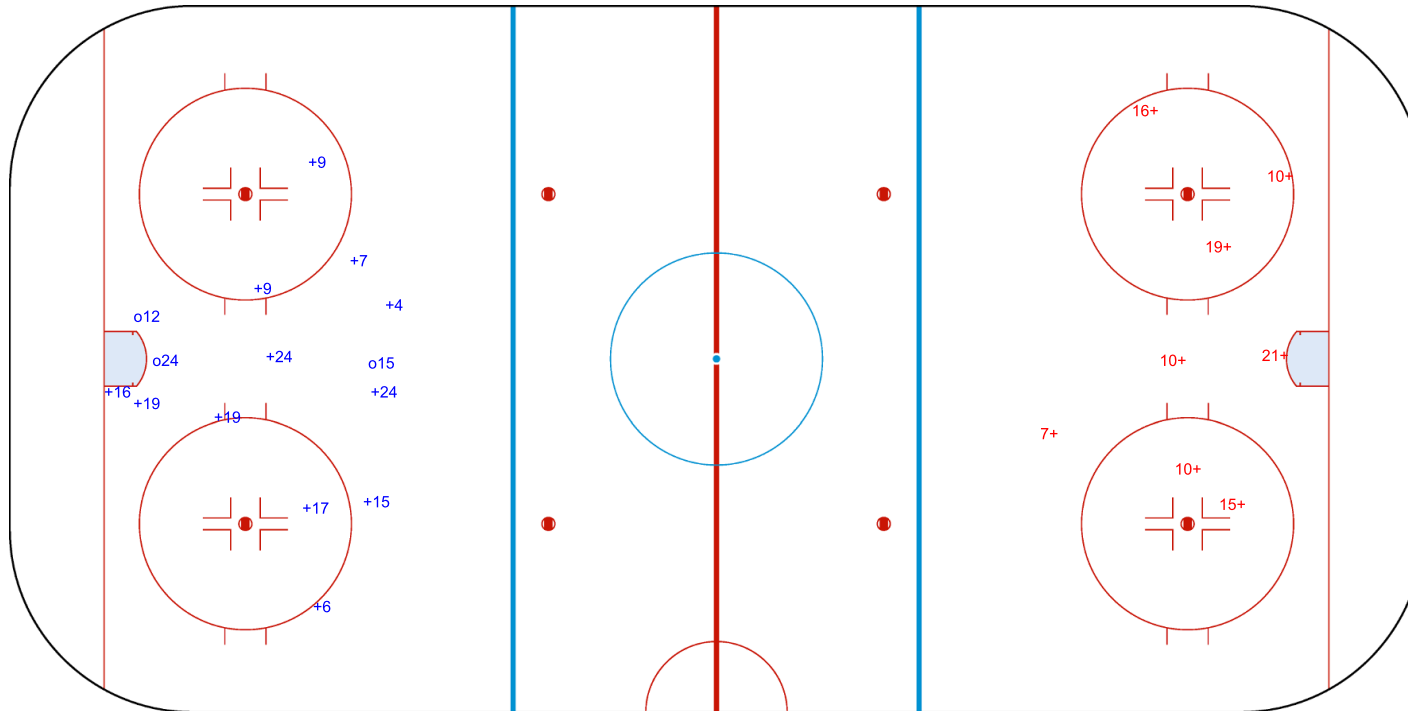

SHOT CHART

ISL - SRB

1st Period

Shots by SRB
Goals (o): 3 SSG (+): 12
SSP (<): 0 SPG (-): 0

Shots by ISL
Goals (o): 0 SSG (+): 8
SSP (>): 0 SPG (-): 0

GK 1 of ISL

GK 1 of SRB

INTERNATIONAL ICE HOCKEY FEDERATION

Shots by ISL

Goals (o): 0

SSP (<): 0

SSG (+): 5

SPG (-): 0

2nd Period

Shots by SRB

Goals (o): 3