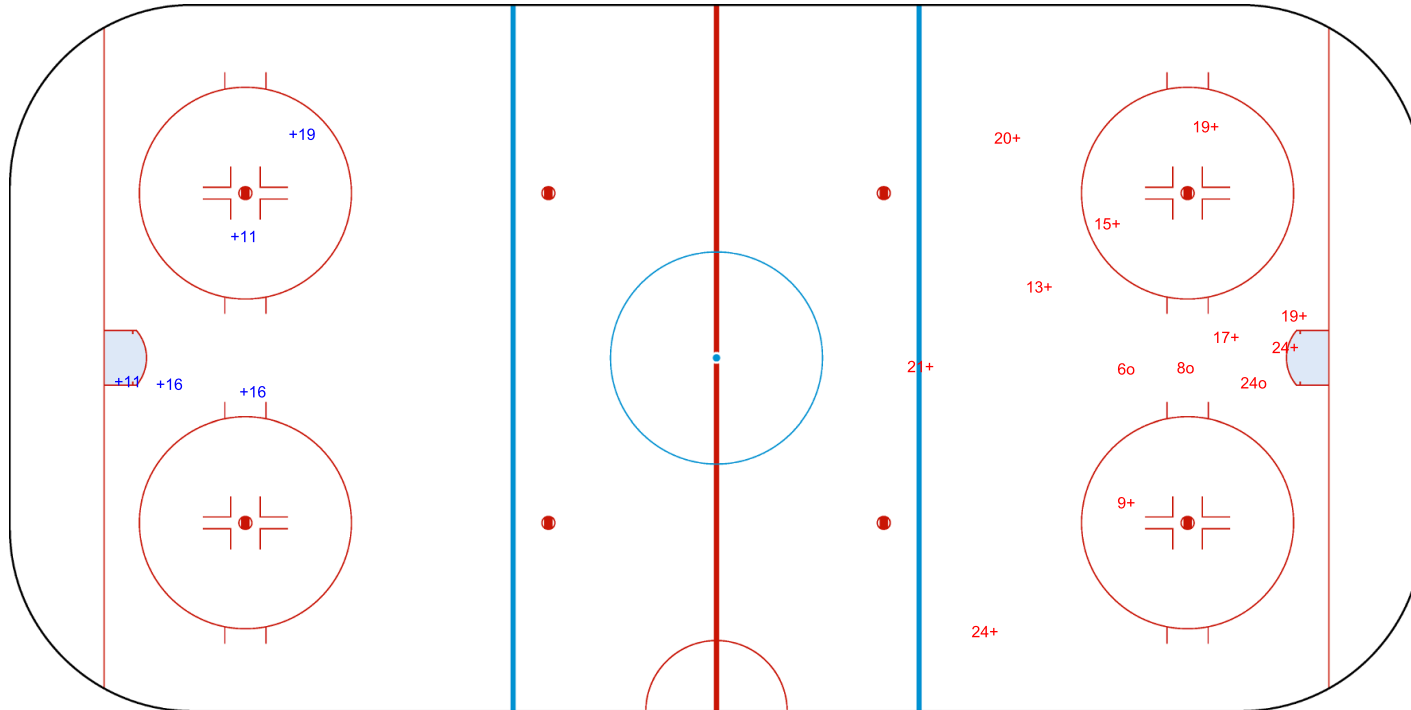

INTERNATIONAL ICE HOCKEY FEDERATION

Shots by ISL

Goals (o): 0

SSP (<): 0

SSG (+): 5

SPG (-): 0

2nd Period

Shots by SRB

Goals (o): 3

SSP (>): 0

SSG (+): 10

SPG (-): 0

GK 1 of SRB

GK 1 of ISL