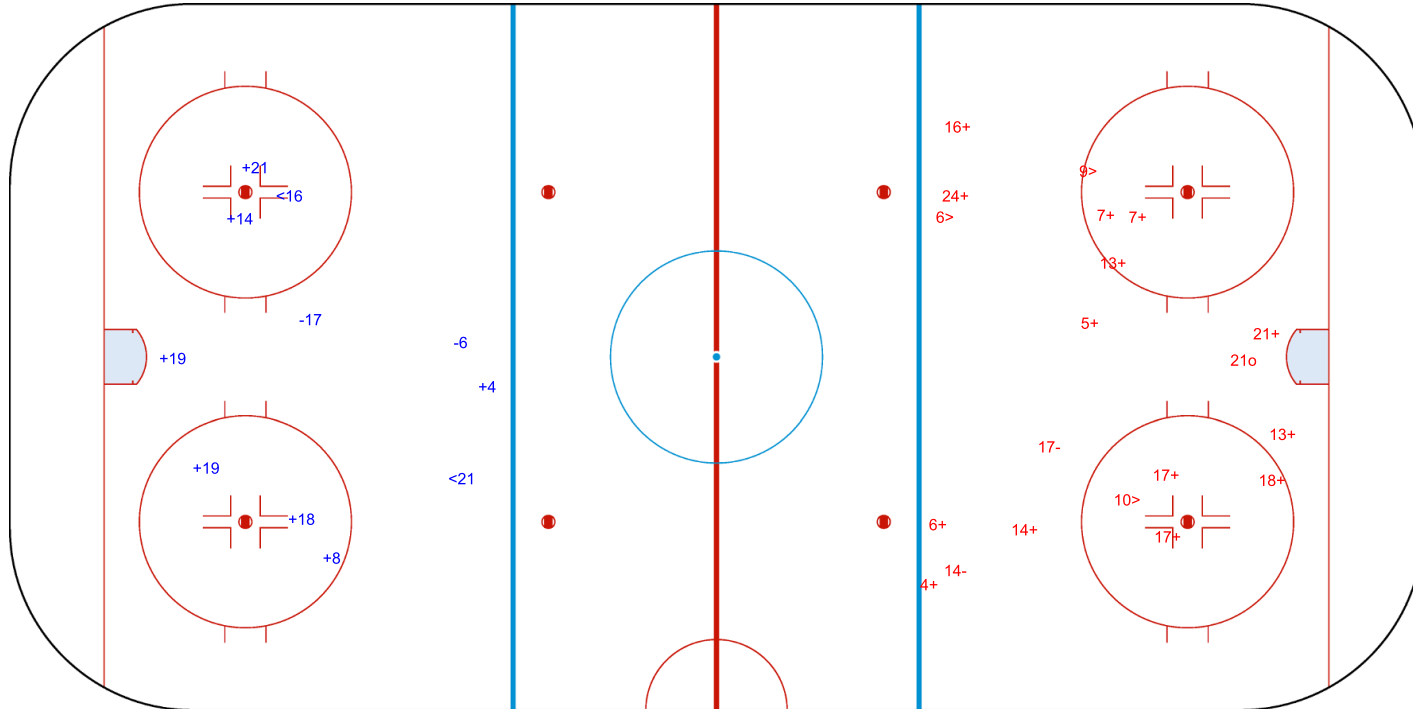

SHOT CHART
LTU - NED

Shots by LTU
Goals (o): 1 SSG (+): 8
SSP (<): 4 SPG (-): 6

o14

GK 20 of NED

1st Period

Shots by NED
Goals (o): 1 SSG (+): 3
SSP (>): 1 SPG (-): 2

o5

GK 20 of LTU

Shots by NED

Goals (o): 0 SSG (+): 7
SSP (<): 2 SPG (-): 2

GK 20 of LTU

LTU → 2nd Period ← NED

Shots by LTU

Goals (o): 1 SSG (+): 14
SSP (>): 3 SPG (-): 2

GK 20 of NED

Shots by LTU
Goals (o): 1 SSG (+): 10
SSP (<): 2 SPG (-): 8