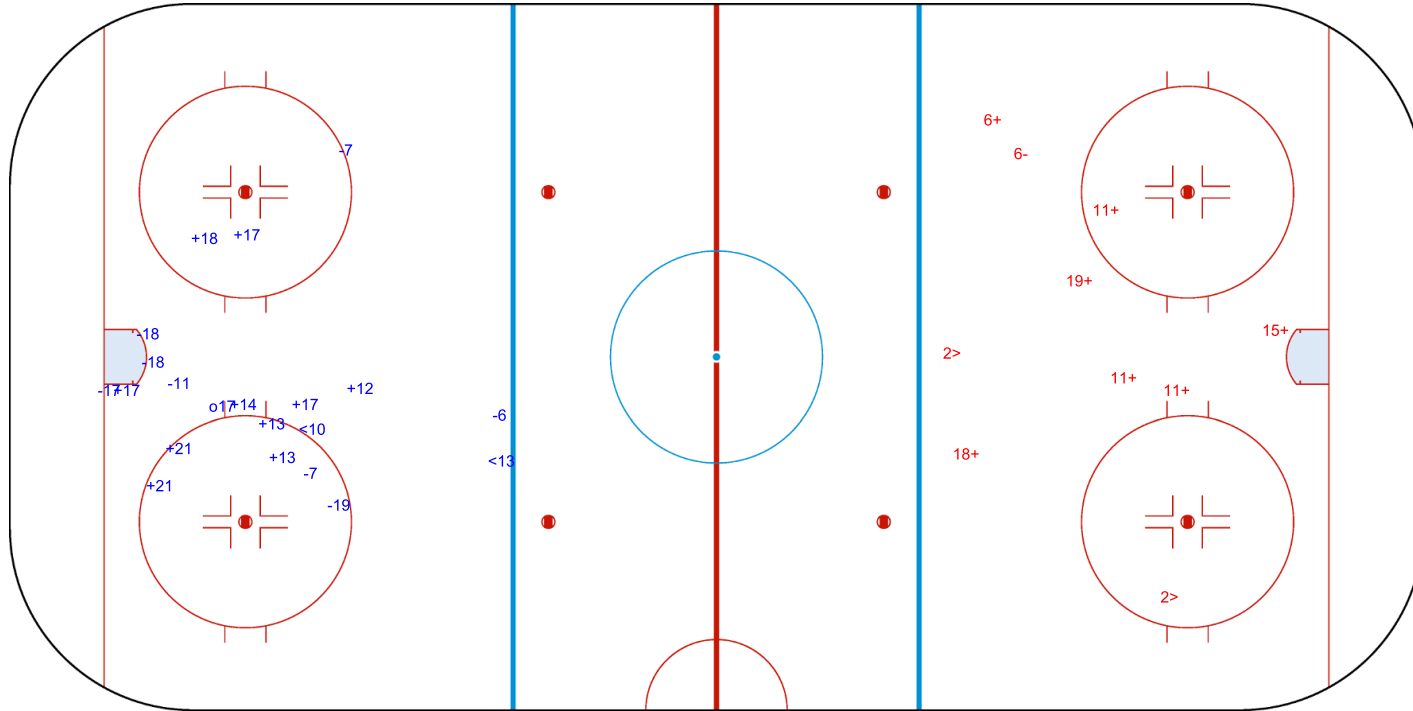

Shots by NED

Goals (o): 0 SSG (+): 7
SSP (<): 2 SPG (-): 2

GK 20 of LTU

LTU → 2nd Period ← NED

Shots by LTU

Goals (o): 1 SSG (+): 14
SSP (>): 3 SPG (-): 2

GK 20 of NED

Shots by LTU
Goals (o): 1 SSG (+): 10
SSP (<): 2 SPG (-): 8

GK 20 of NED

ENG

3rd Period

Shots by NED
Goals (o): 0 SSG (+): 7
SSP (>): 2 SPG (-): 1

GK 20 of LTU

Legend:							
ENG	Empty net goal	GK	Goalkeeper	SPG	Shots past goal	SSG	Shots saved by goalkeeper
						SSP	Shots saved by player