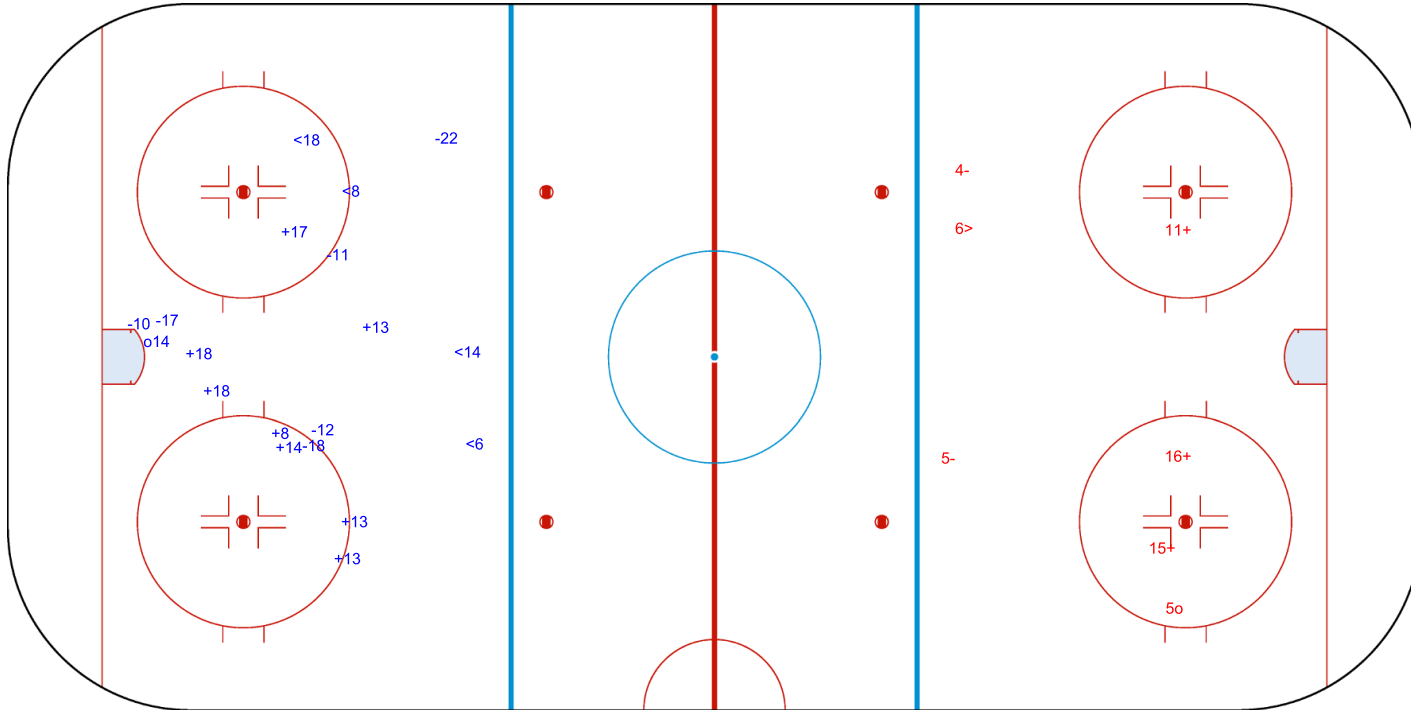

SHOT CHART
LTU - NED

Shots by LTU
Goals (o): 1 SSG (+): 8
SSP (<): 4 SPG (-): 6

o14

GK 20 of NED

1st Period

Shots by NED
Goals (o): 1 SSG (+): 3
SSP (>): 1 SPG (-): 2

o5

GK 20 of LTU

Shots by NED

Goals (o): 0 SSG (+): 7
SSP (<): 2 SPG (-): 2

GK 20 of LTU

LTU → 2nd Period ← NED

Shots by LTU

Goals (o): 1 SSG (+): 14
SSP (>): 3 SPG (-): 2

GK 20 of NED

Shots by LTU
Goals (o): 1 SSG (+): 10
SSP (<): 2 SPG (-): 8