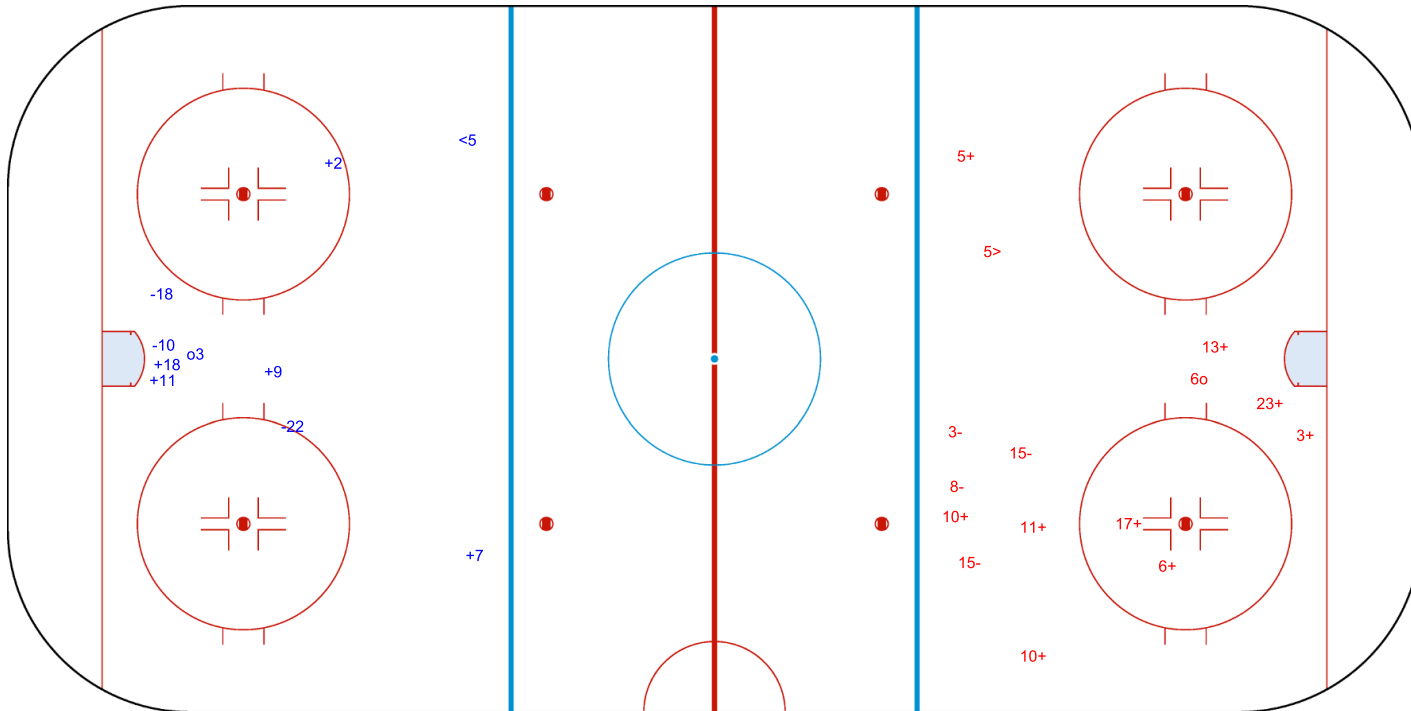

SHOT CHART
GBR - ESP

Shots by GBR
Goals (o): 1 SSG (+): 5
SSP (<): 1 SPG (-): 3

GK 1 of ESP

ESP → 1st Period ← GBR

Shots by ESP
Goals (o): 1 SSG (+): 9
SSP (>): 1 SPG (-): 4

GK 20 of GBR

Shots by ESP
Goals (o): 0
SSP (<): 1
SSG (+): 6
SPG (-): 2

GK 20 of GBR

GBR → 2nd Period ← ESP

Shots by GBR
Goals (o): 1
SSP (>): 3
SSG (+): 5
SPG (-): 3

GK 1 of ESP

Shots by GBR

Goals (o): 1 SSG (+): 3
SSP (-): 3 SPG (-): 5

GK 1 of ESP

ENG