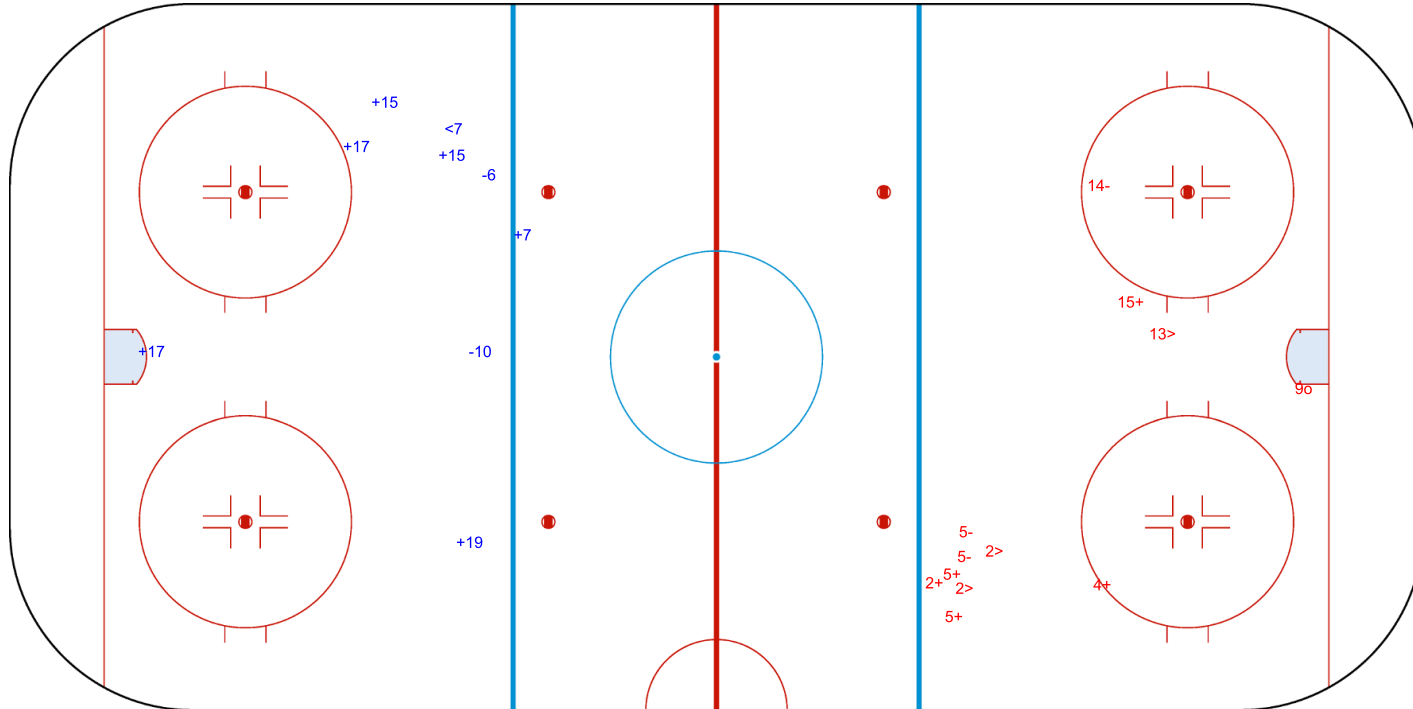

SHOT CHART
GBR - ESP

Shots by GBR
Goals (o): 1 SSG (+): 5
SSP (<): 1 SPG (-): 3

GK 1 of ESP

ESP → 1st Period ← GBR

Shots by ESP
Goals (o): 1 SSG (+): 9
SSP (>): 1 SPG (-): 4

GK 20 of GBR

Shots by ESP
Goals (o): 0
SSP (<): 1
SSG (+): 6
SPG (-): 2

GK 20 of GBR

GBR → 2nd Period ← ESP

Shots by GBR
Goals (o): 1
SSP (>): 3
SSG (+): 5
SPG (-): 3

GK 1 of ESP

Shots by GBR

Goals (o): 1 SSG (+): 3
SSP (-): 3 SPG (-): 5

GK 1 of ESP

ENG