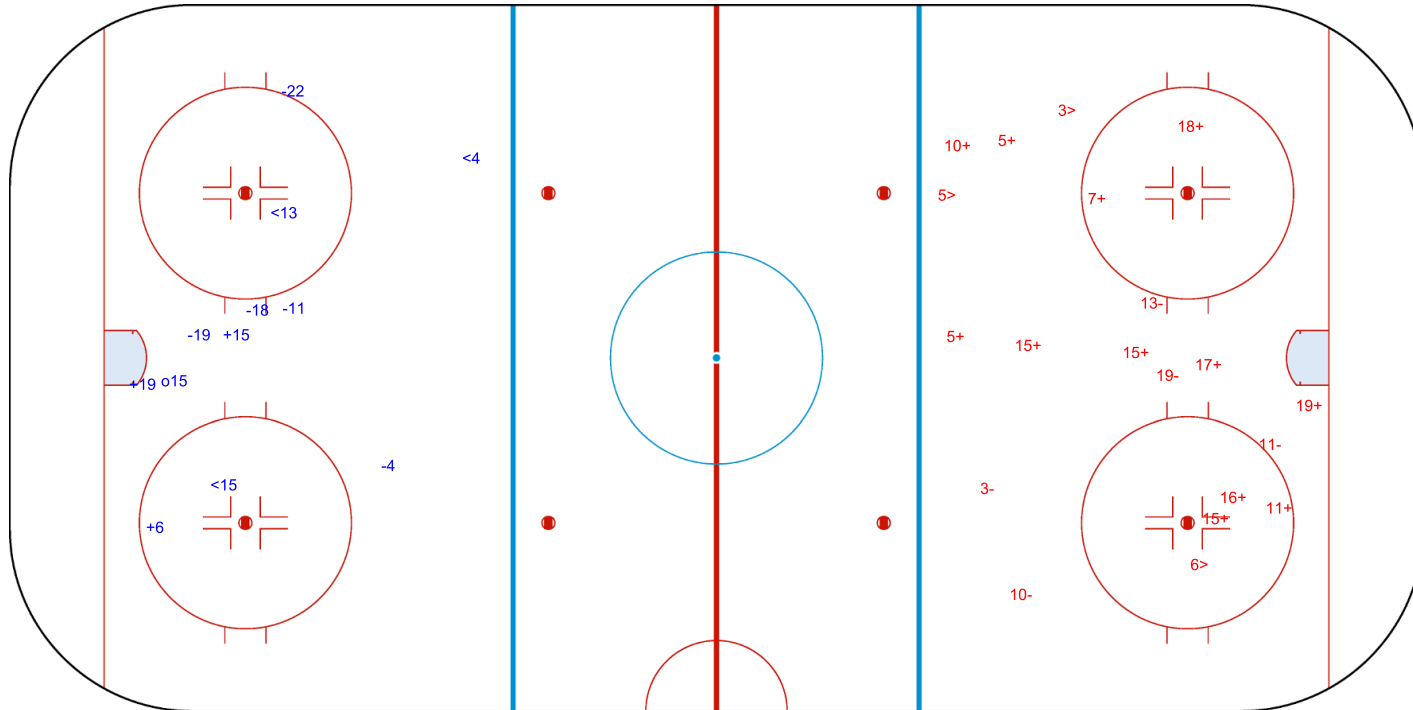

3rd Period

Shots by ESP

Goals (o): 0 SSG (+): 12
SSP (>): 3 SPG (-): 5

GK 20 of GBR

Legend:	ENG Empty net goal	GK Goalkeeper	SPG Shots past goal	SSG Shots saved by goalkeeper	SSP Shots saved by player
----------------	---------------------------	----------------------	----------------------------	--------------------------------------	----------------------------------