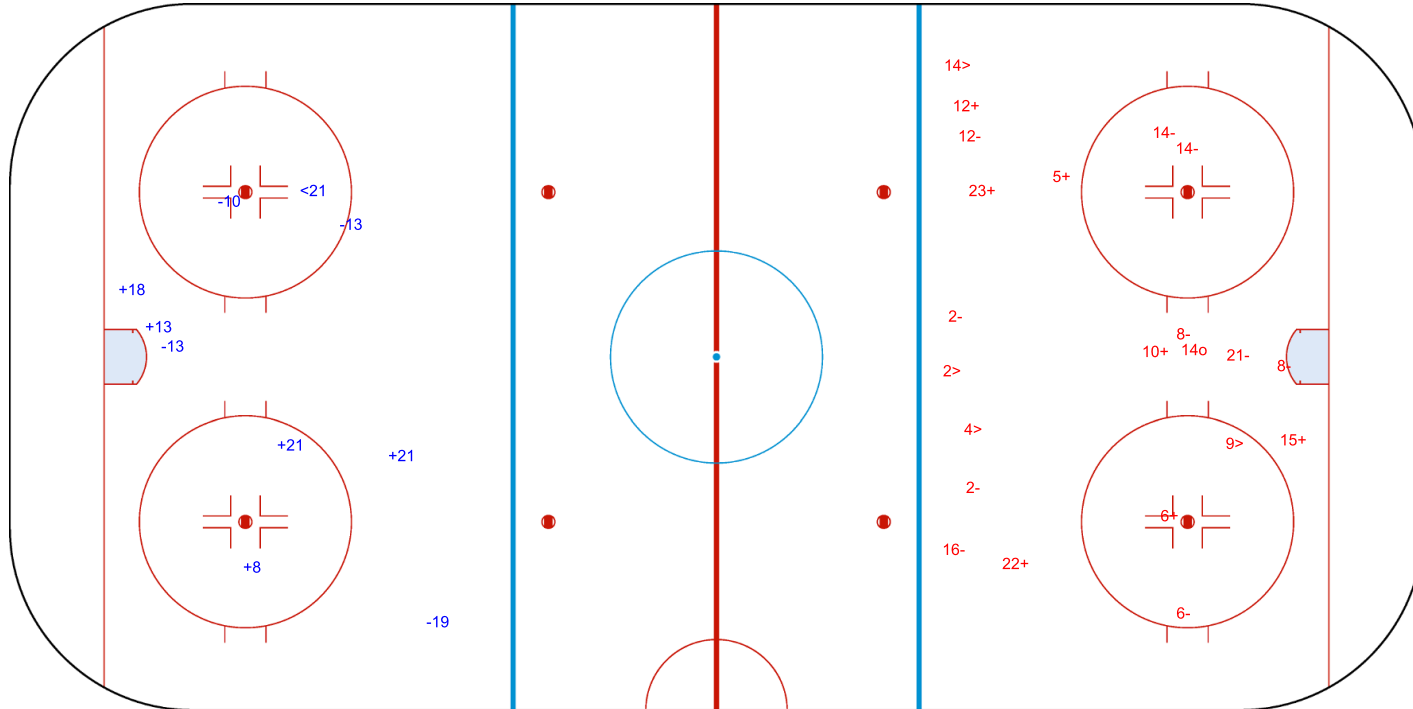

SHOT CHART
LTU - CRO

Shots by LTU
Goals (o): 1 SSG (+): 5
SSP (<): 3 SPG (-): 2

GK 20 of CRO

CRO → 1st Period ← LTU

Shots by CRO
Goals (o): 0 SSG (+): 10
SSP (>): 0 SPG (-): 4

GK 20 of LTU

Shots by CRO

Goals (o): 0 SSG (+): 11
SSP (<): 1 SPG (-): 2

GK 20 of LTU

2nd Period

Shots by LTU

Goals (o): 0 SSG (+): 11
SSP (>): 0 SPG (-): 2

GK 20 of CRO

Shots by LTU
Goals (o): 0
SSP (<): 1
SSG (+): 5
SPG (-): 4

GK 20 of CRO

3rd Period

Shots by CRO
Goals (o): 1
SSP (>): 4
SSG (+): 7
SPG (-): 10

GK 20 of LTU

Shots by LTU
Goals (o): 0 SSG (+): 2
SSP (<): 0 SPG (-): 0

GK 20 of CRO

Overtime

Shots by CRO
Goals (o): 0 SSG (+): 1
SSP (>): 0 SPG (-): 1