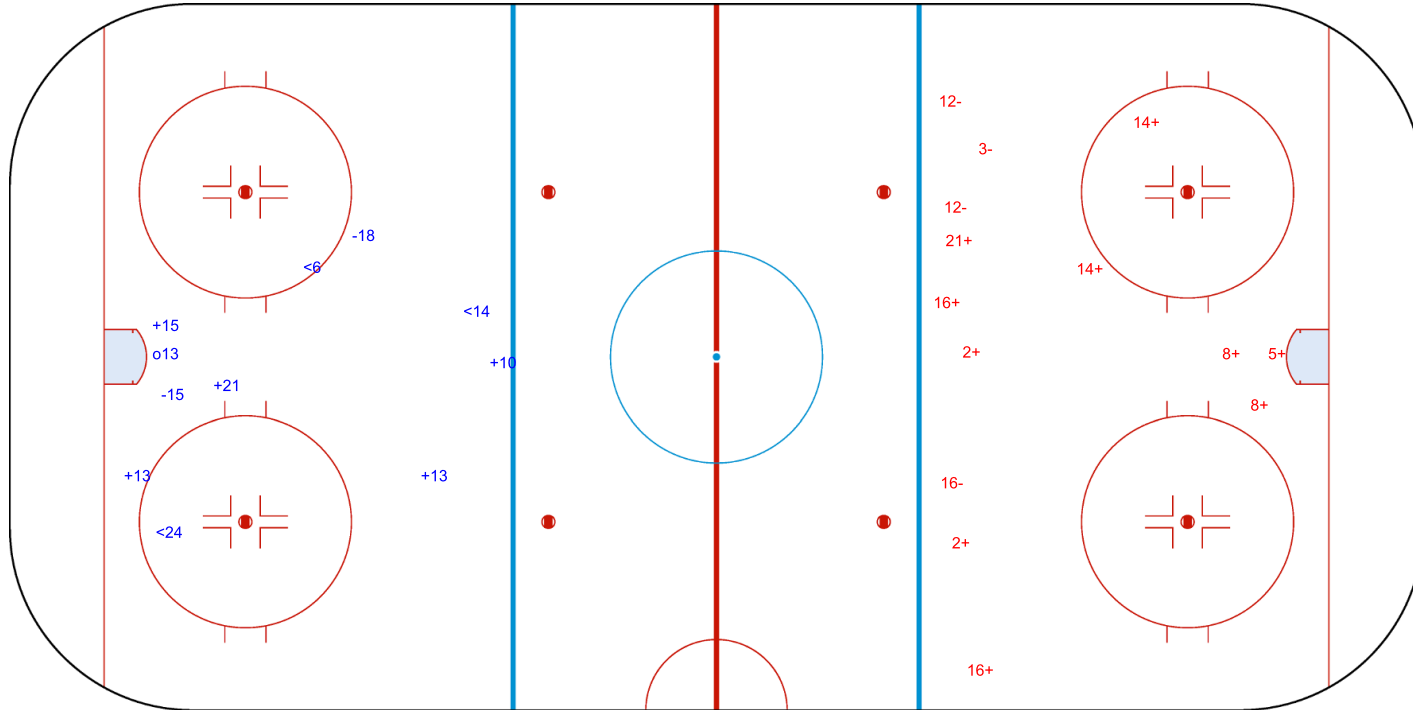

SHOT CHART
LTU - CRO

Shots by LTU
Goals (o): 1 SSG (+): 5
SSP (<): 3 SPG (-): 2

GK 20 of CRO

CRO → 1st Period ← LTU

Shots by CRO
Goals (o): 0 SSG (+): 10
SSP (>): 0 SPG (-): 4

GK 20 of LTU

Shots by CRO

Goals (o): 0 SSG (+): 11
SSP (<): 1 SPG (-): 2

GK 20 of LTU

2nd Period

Shots by LTU

Goals (o): 0 SSG (+): 11
SSP (>): 0 SPG (-): 2

GK 20 of CRO

Shots by LTU
Goals (o): 0
SSP (<): 1
SSG (+): 5
SPG (-): 4

GK 20 of CRO

3rd Period