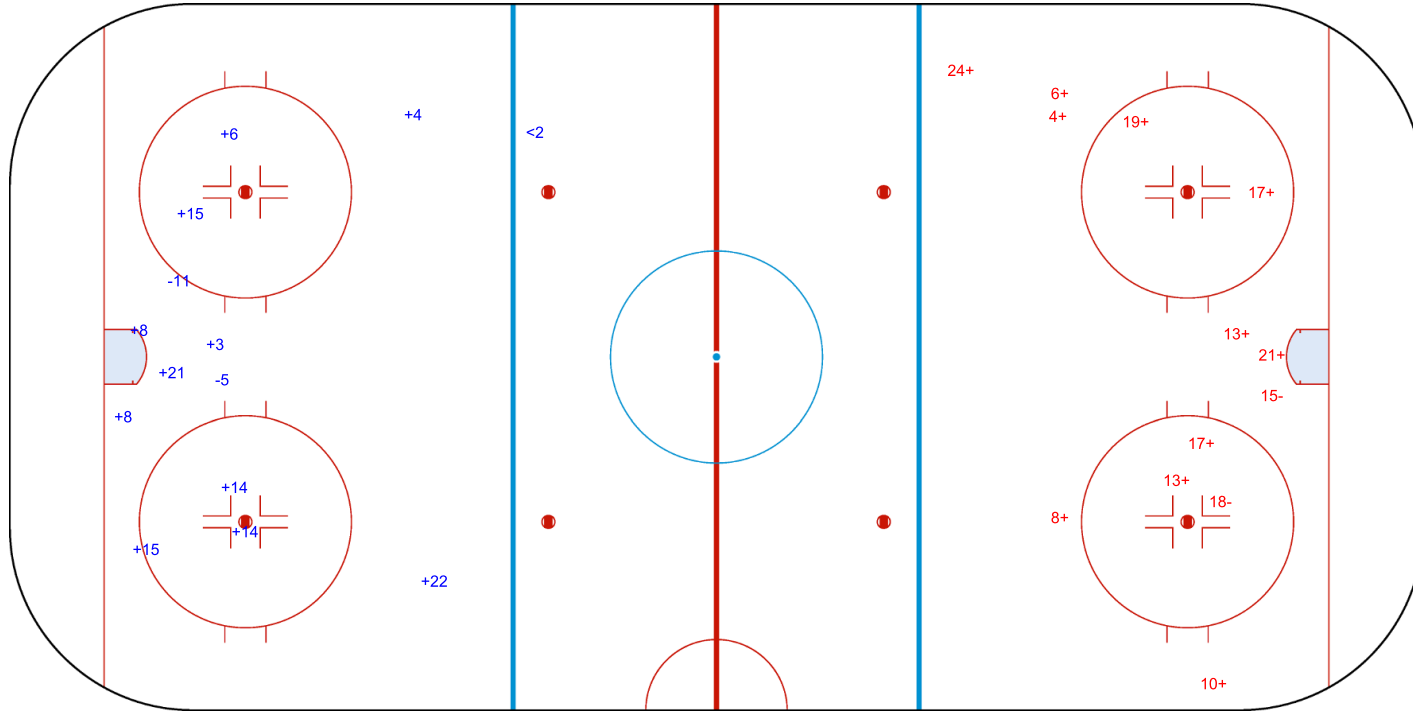

SHOT CHART
LTU - CRO

Shots by LTU
Goals (o): 1 SSG (+): 5
SSP (<): 3 SPG (-): 2

GK 20 of CRO

CRO → 1st Period ← LTU

Shots by CRO
Goals (o): 0 SSG (+): 10
SSP (>): 0 SPG (-): 4

GK 20 of LTU

Shots by CRO

Goals (o): 0 SSG (+): 11
SSP (<): 1 SPG (-): 2

GK 20 of LTU

2nd Period

Shots by LTU

Goals (o): 0 SSG (+): 11
SSP (>): 0 SPG (-): 2

GK 20 of CRO

Shots by LTU
Goals (o): 0
SSP (<): 1
SSG (+): 5
SPG (-): 4

GK 20 of CRO

3rd Period