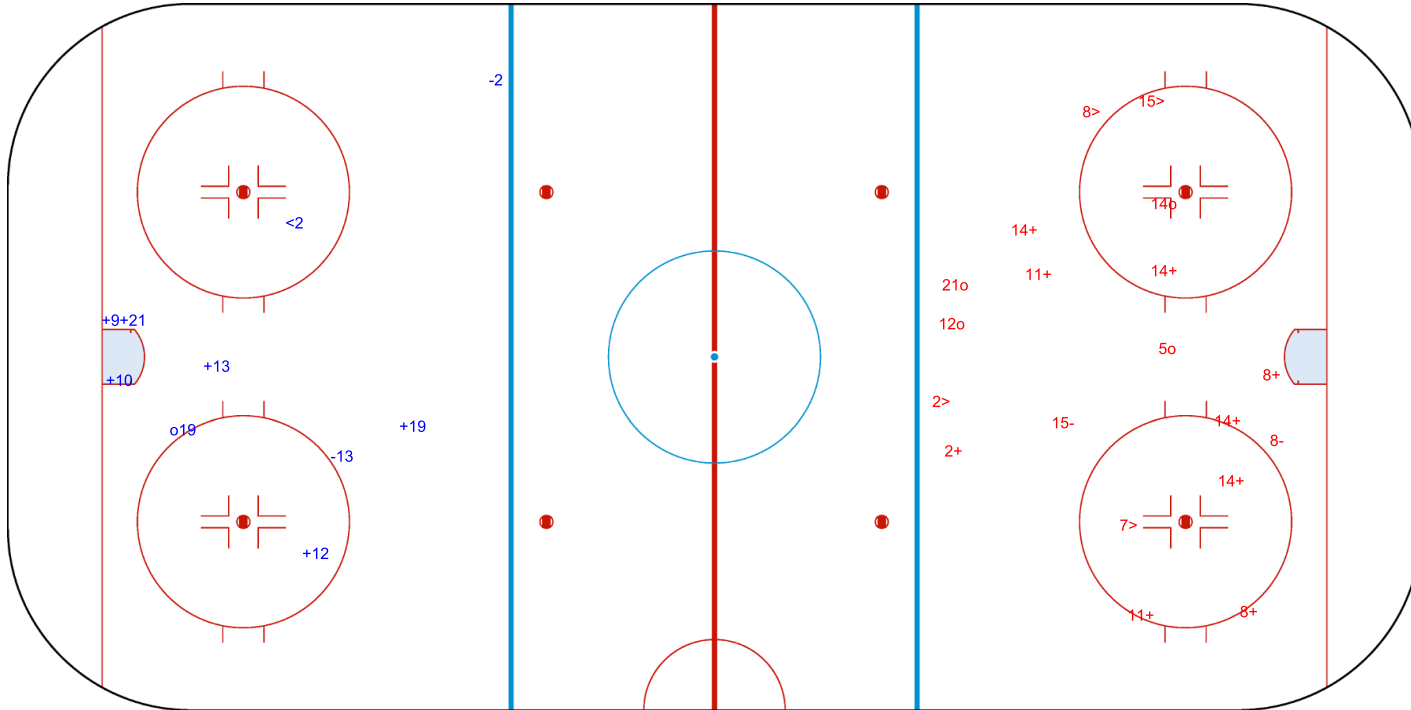

SHOT CHART
GBR - CRO

Shots by GBR
Goals (o): 1 SSG (+): 6
SSP (<): 1 SPG (-): 2

GK 20 of CRO

CRO → 1st Period ← GBR

Shots by CRO
Goals (o): 4 SSG (+): 9
SSP (>): 4 SPG (-): 2

GK 25 of GBR

Shots by CRO

Goals (o): 2 SSG (+): 6
SSP (<): 2 SPG (-): 2

GK 20 of GBR

GK 25 of GBR

GBR → 2nd Period ← CRO

Shots by GBR

Goals (o): 0 SSG (+): 10
SSP (>): 2 SPG (-): 6

GK 20 of CRO

Shots by GBR
Goals (o): 3 SSG (+): 11
SSP (-): 4 SPG (-): 4

GK 20 of CRO