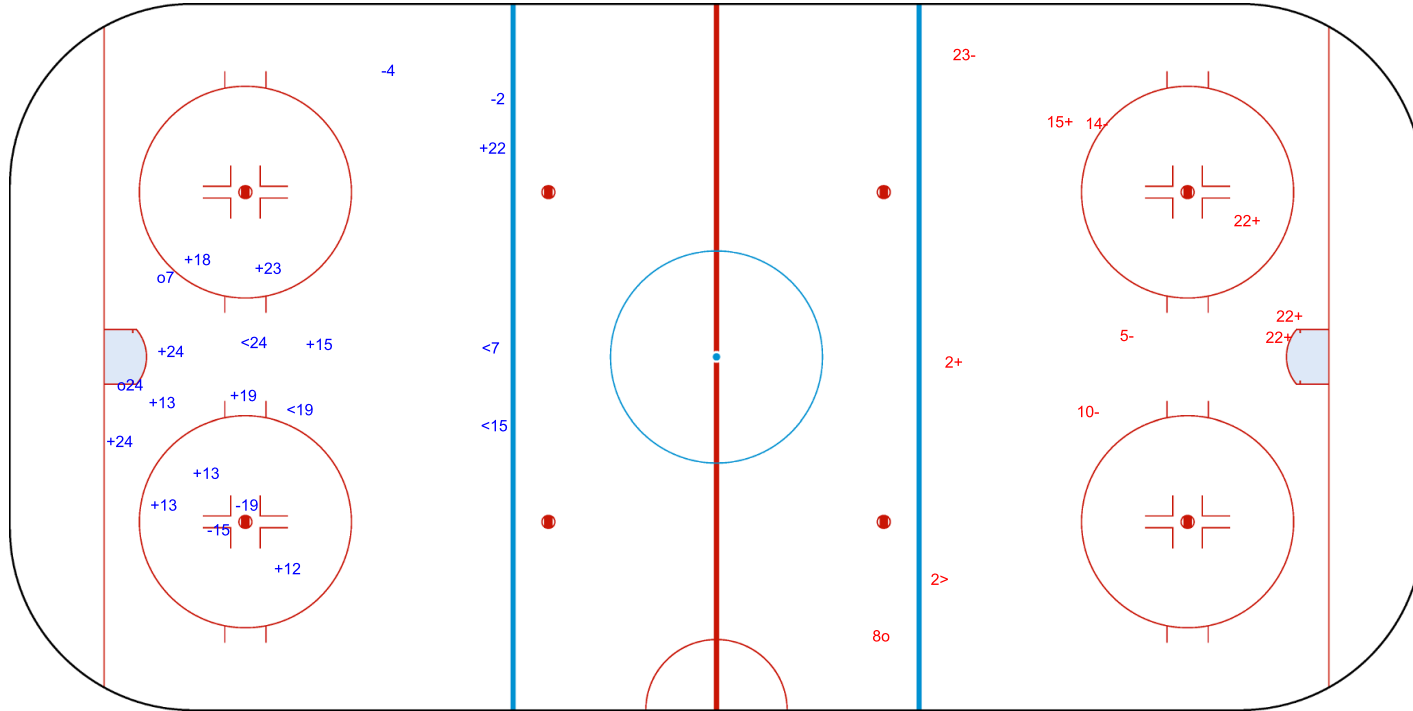

GK 20 of GBR

GK 25 of GBR

GBR → 2nd Period ← CRO

Shots by GBR

Goals (o): 0 SSG (+): 10
SSP (>): 2 SPG (-): 6

GK 20 of CRO

Shots by GBR
Goals (o): 3 SSG (+): 11
SSP (-): 4 SPG (-): 4

GK 20 of CRO

CRO → 3rd Period ← GBR

Shots by CRO
Goals (o): 1 SSG (+): 5
SSP (>): 1 SPG (-): 4

GK 20 of GBR

ENG

Legend:	ENG Empty net goal	GK Goalkeeper	SPG Shots past goal	SSG Shots saved by goalkeeper	SSP Shots saved by player
----------------	---------------------------	----------------------	----------------------------	--------------------------------------	----------------------------------