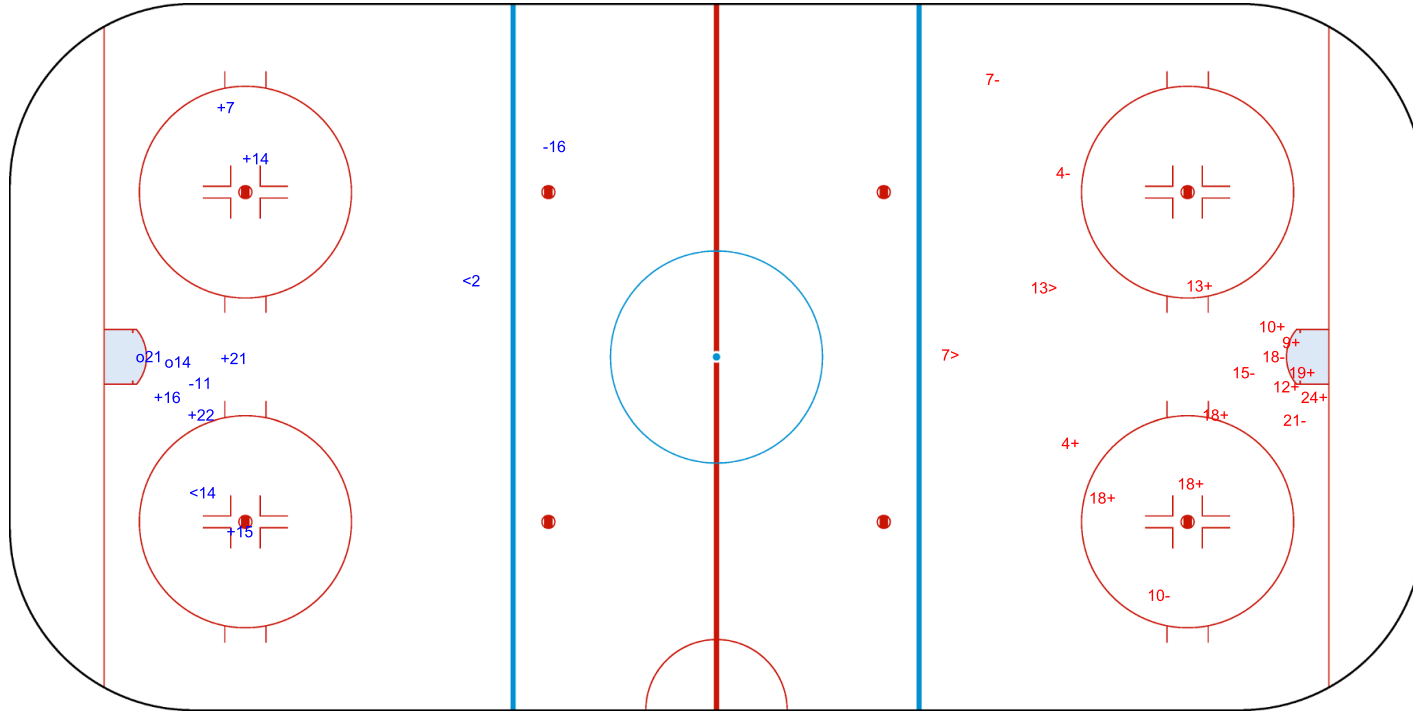

SHOT CHART
GBR - CRO

Shots by GBR
Goals (o): 1 SSG (+): 6
SSP (<): 1 SPG (-): 2

GK 20 of CRO

CRO → 1st Period ← GBR

Shots by CRO
Goals (o): 4 SSG (+): 9
SSP (>): 4 SPG (-): 2

GK 25 of GBR

Shots by CRO

Goals (o): 2 SSG (+): 6
SSP (<): 2 SPG (-): 2

GK 20 of GBR

GK 25 of GBR

GBR → 2nd Period ← CRO

Shots by GBR

Goals (o): 0 SSG (+): 10
SSP (>): 2 SPG (-): 6

GK 20 of CRO

Shots by GBR
Goals (o): 3 SSG (+): 11
SSP (-): 4 SPG (-): 4

GK 20 of CRO