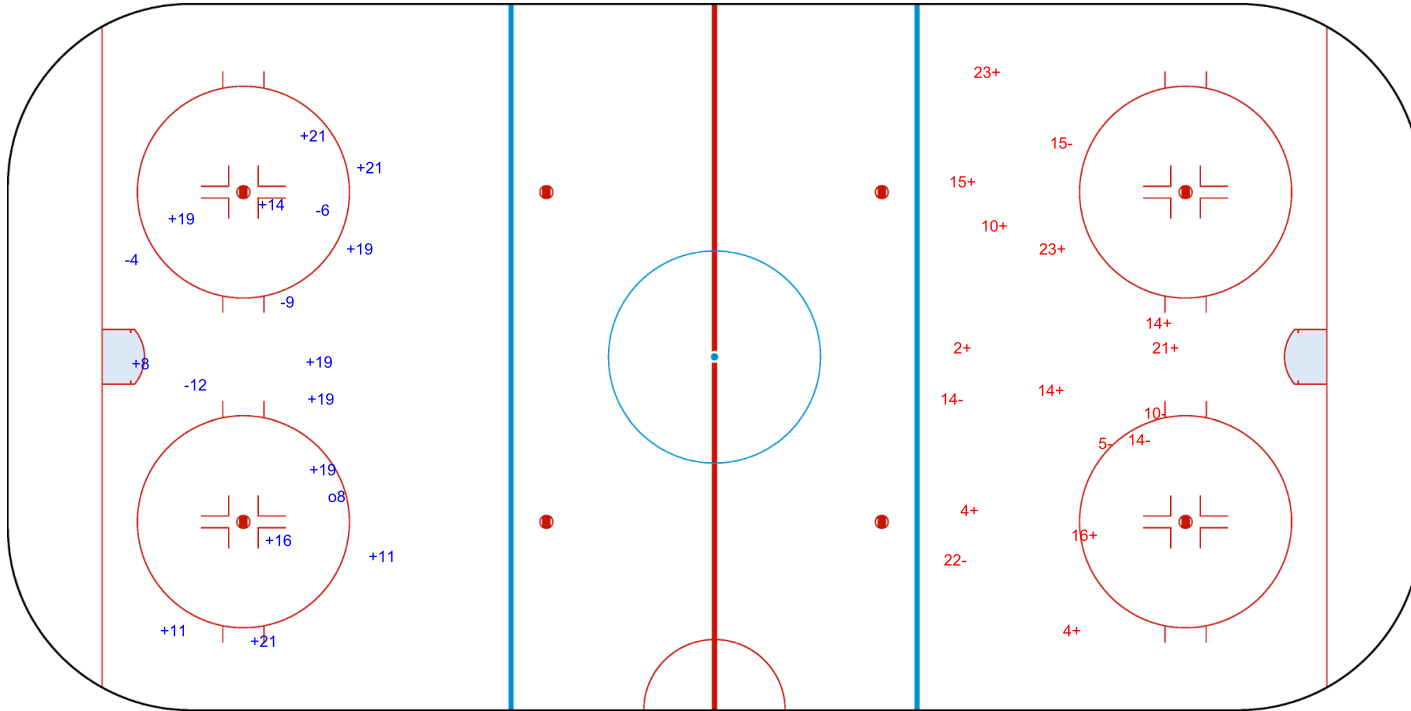

SHOT CHART
NED - CRO

Shots by NED
Goals (o): 1 SSG (+): 7
SSP (<): 0 SPG (-): 8

GK 20 of CRO

CRO → 1st Period ← NED

Shots by CRO
Goals (o): 1 SSG (+): 18
SSP (>): 0 SPG (-): 6

GK 1 of NED

Shots by CRO
Goals (o): 1 SSG (+): 15
SSP (<): 0 SPG (-): 2

GK 1 of NED

NED → 2nd Period ← CRO

Shots by NED
Goals (o): 0 SSG (+): 4
SSP (>): 0 SPG (-): 2

Shots by NED

Goals (o): 1 SSG (+): 13
SSP (<): 0 SPG (-): 4

o8

GK 20 of CRO

3rd Period

Shots by CRO

Goals (o): 0 SSG (+): 11
SSP (>): 0 SPG (-): 6

GK 1 of NED

Shots by NED

Goals (o): 1 SSG (+): 1
SSP (<): 0 SPG (-): 0

GK 20 of CRO

Overtime

Shots by CRO