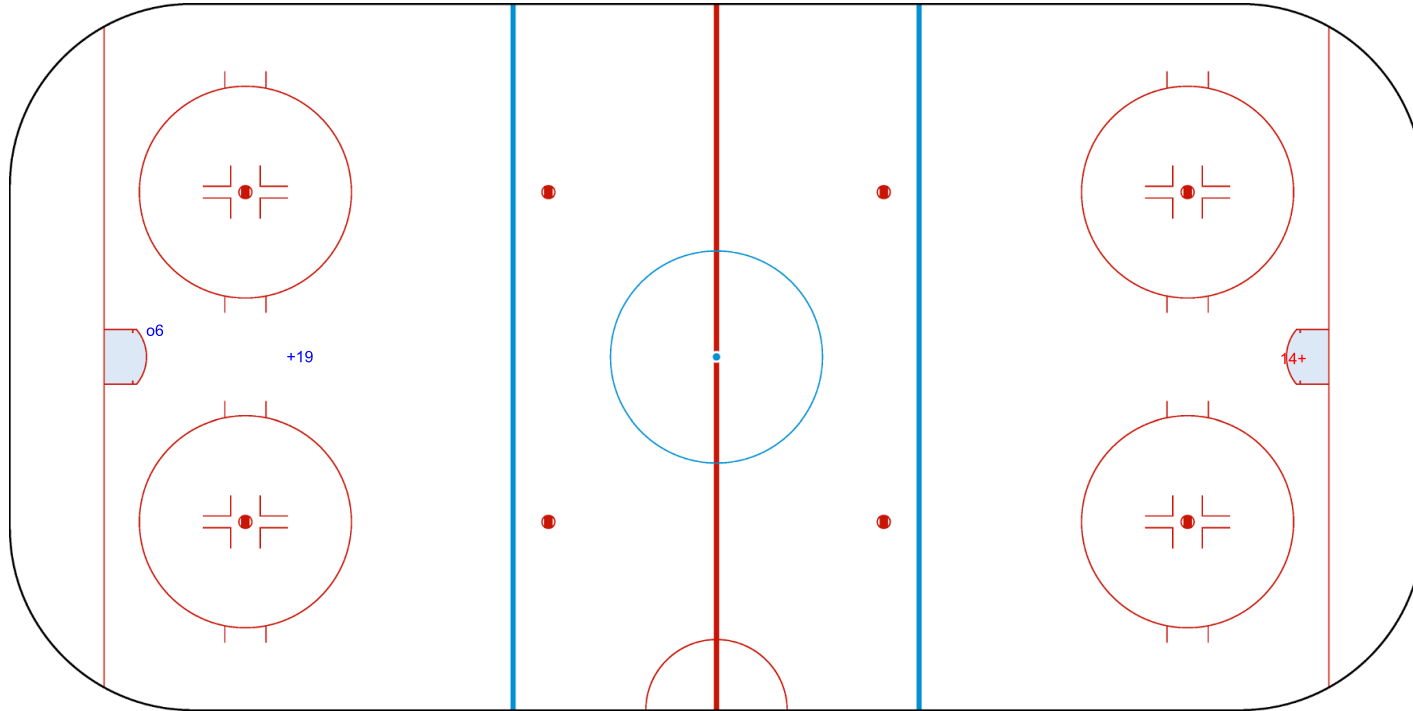

Shots by NED

Goals (o): 1   SSG (+): 1
SSP (<): 0   SPG (-): 0

GK 20 of CRO

Overtime

Shots by CRO

Goals (o): 0   SSG (+): 1
SSP (>): 0   SPG (-): 0

GK 1 of NED

Legend:		
GK	Goalkeeper	
SPG	Shots past goal	
SSG	Shots saved by goalkeeper	
SSP	Shots saved by player