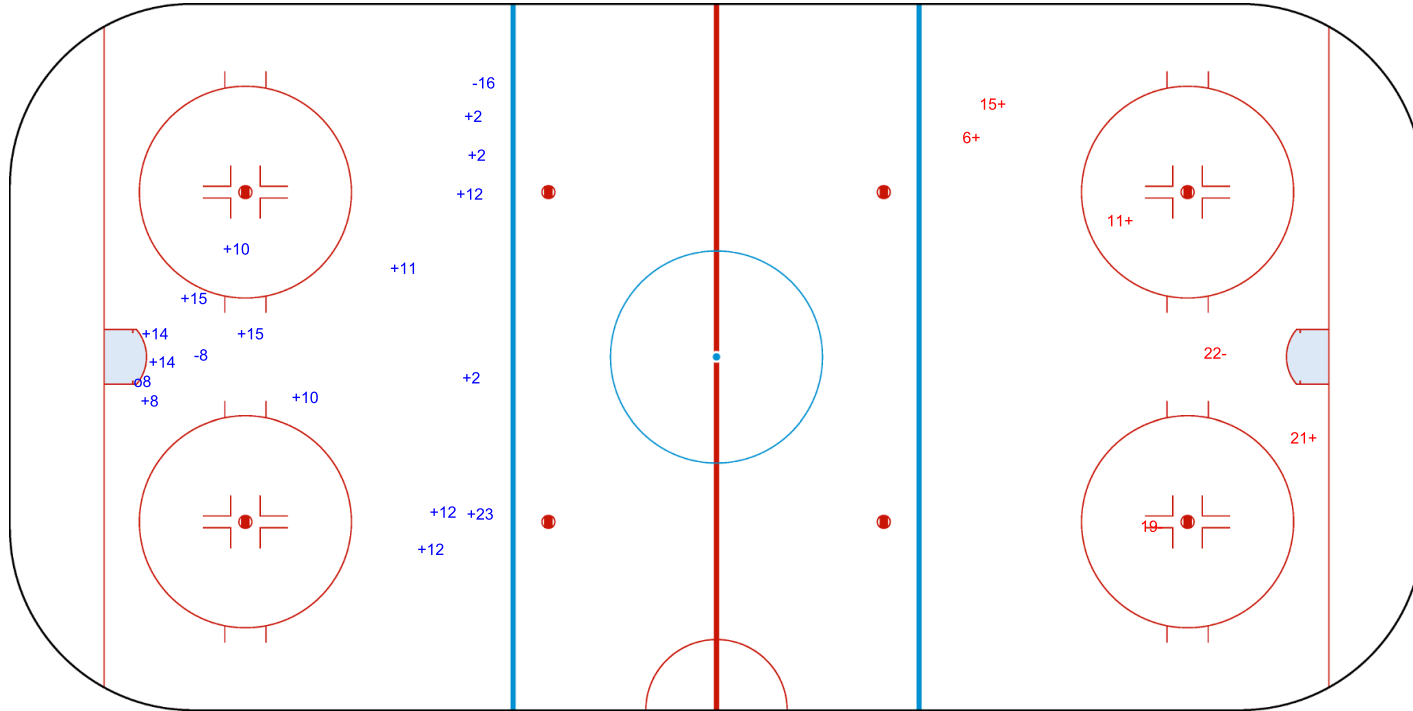

SHOT CHART
NED - CRO

Shots by NED
Goals (o): 1 SSG (+): 7
SSP (<): 0 SPG (-): 8

GK 20 of CRO

CRO → 1st Period ← NED

Shots by CRO
Goals (o): 1 SSG (+): 18
SSP (>): 0 SPG (-): 6

GK 1 of NED

Shots by CRO
Goals (o): 1 SSG (+): 15
SSP (<): 0 SPG (-): 2

GK 1 of NED

NED → 2nd Period ← CRO

Shots by NED
Goals (o): 0 SSG (+): 4
SSP (>): 0 SPG (-): 2

Shots by NED

Goals (o): 1 SSG (+): 13
SSP (<): 0 SPG (-): 4

o8

GK 20 of CRO

3rd Period