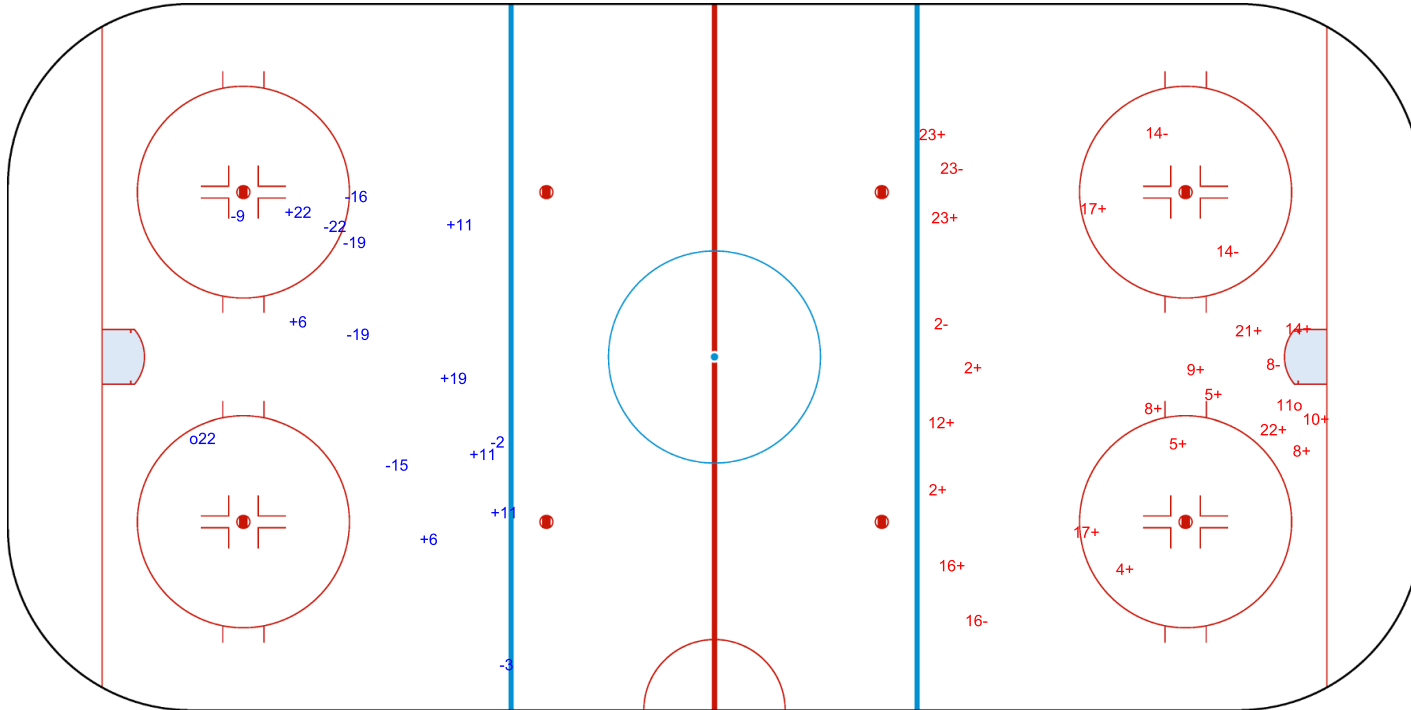

SHOT CHART
NED - CRO

Shots by NED
Goals (o): 1 SSG (+): 7
SSP (<): 0 SPG (-): 8

GK 20 of CRO

CRO → 1st Period ← NED

Shots by CRO
Goals (o): 1 SSG (+): 18
SSP (>): 0 SPG (-): 6

GK 1 of NED

Shots by CRO
Goals (o): 1 SSG (+): 15
SSP (<): 0 SPG (-): 2

GK 1 of NED

NED → 2nd Period ← CRO

Shots by NED
Goals (o): 0 SSG (+): 4
SSP (>): 0 SPG (-): 2

Shots by NED

Goals (o): 1 SSG (+): 13
SSP (<): 0 SPG (-): 4

o8

GK 20 of CRO

3rd Period