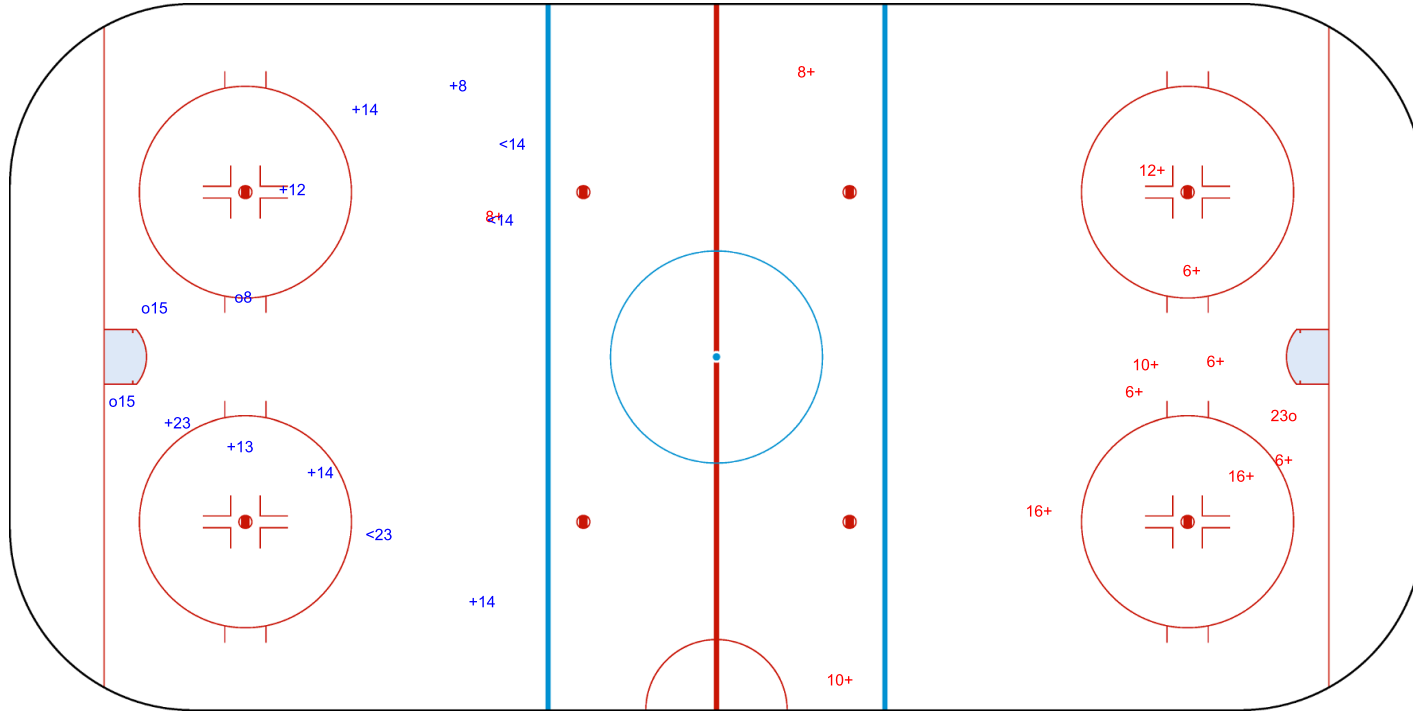

Shots by LTU
Goals (o): 3   SSG (+): 7
SSP (-): 3   SPG (-): 0

GK 25 of ROU

ROU   Period: 3   LTU

Shots by ROU
Goals (o): 1   SSG (+): 11
SSP (>): 0   SPG (-): 0

GK 1 of LTU

Legend:					
GK	Goalkeeper	SPG	Shots past goal	SSG	Shots saved by goalkeeper
				SSP	Shots saved by player