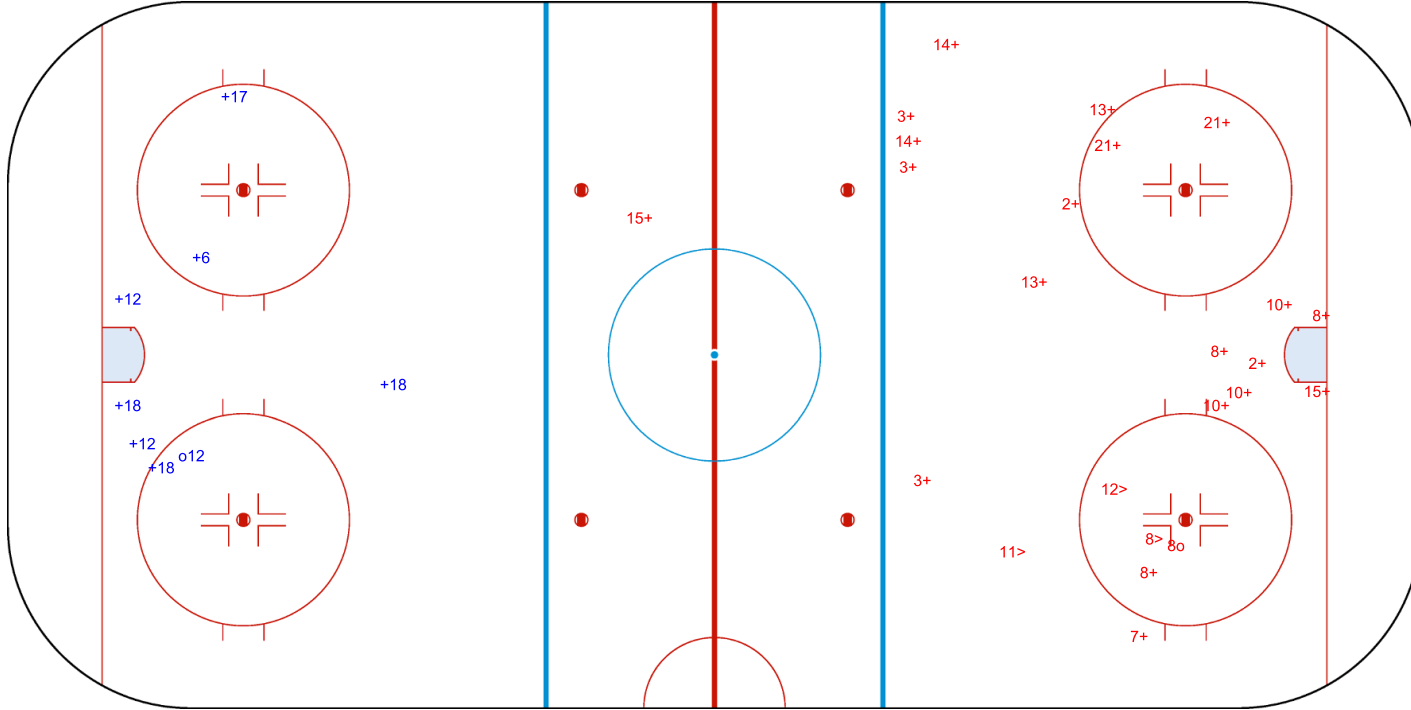

SHOT CHART
LTU - ROU

Shots by LTU
Goals (o): 2 SSG (+): 10
SSP (<): 4 SPG (-): 0

GK 25 of ROU

ROU Period: 1 LTU

Shots by ROU
Goals (o): 1 SSG (+): 6
SSP (>): 0 SPG (-): 0

GK 1 of LTU

Shots by ROU

Goals (o): 1 SSG (+): 7
SSP (<): 0 SPG (-): 0

GK 1 of LTU

LTU

Period: 2

ROU

Shots by LTU

Goals (o): 1 SSG (+): 20
SSP (>): 3 SPG (-): 0

GK 25 of ROU

Shots by LTU
 Goals (o): 3 SSG (+): 7
 SSP (-): 3 SPG (-): 0