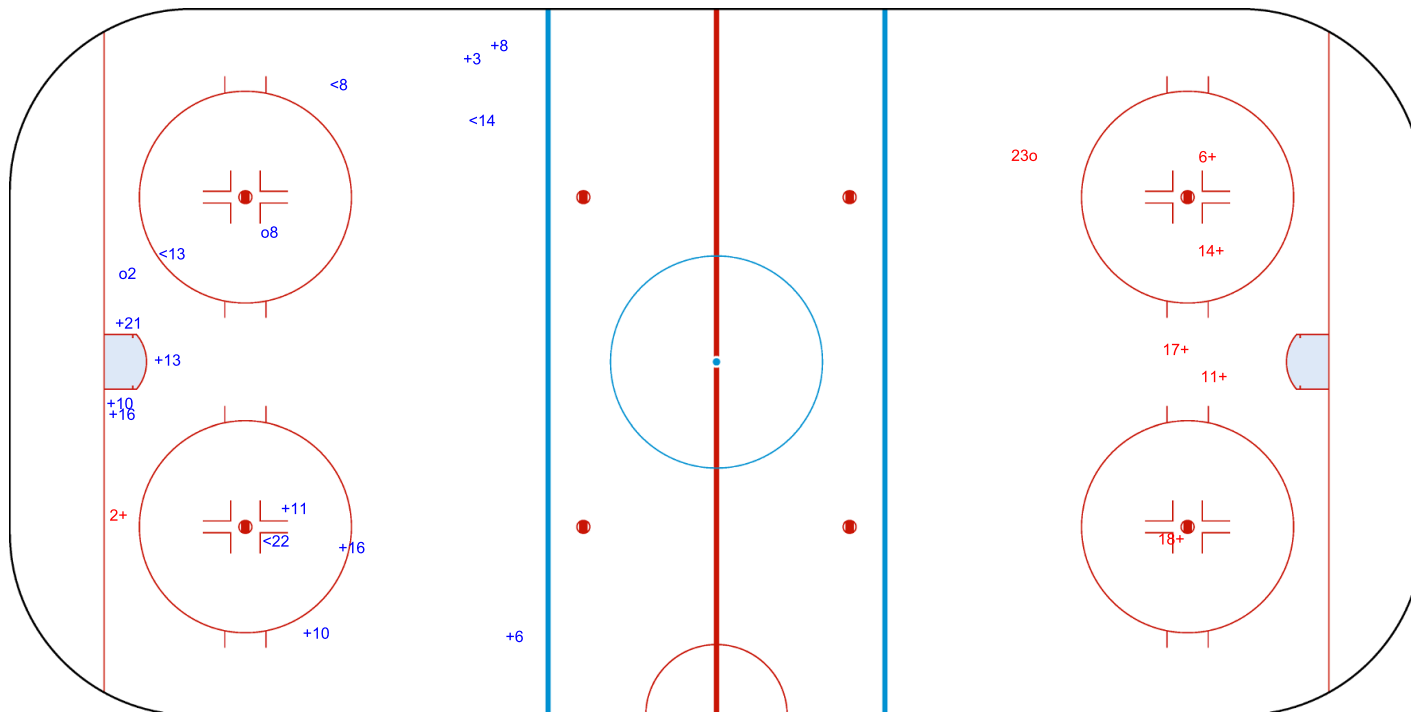

SHOT CHART
LTU - ROU

Shots by LTU
Goals (o): 2 SSG (+): 10
SSP (<): 4 SPG (-): 0

GK 25 of ROU

ROU Period: 1 LTU

Shots by ROU
Goals (o): 1 SSG (+): 6
SSP (>): 0 SPG (-): 0

GK 1 of LTU

Shots by ROU

Goals (o): 1 SSG (+): 7
SSP (<): 0 SPG (-): 0

GK 1 of LTU

LTU

Period: 2

ROU

Shots by LTU

Goals (o): 1 SSG (+): 20
SSP (>): 3 SPG (-): 0

GK 25 of ROU

Shots by LTU
 Goals (o): 3 SSG (+): 7
 SSP (-): 3 SPG (-): 0