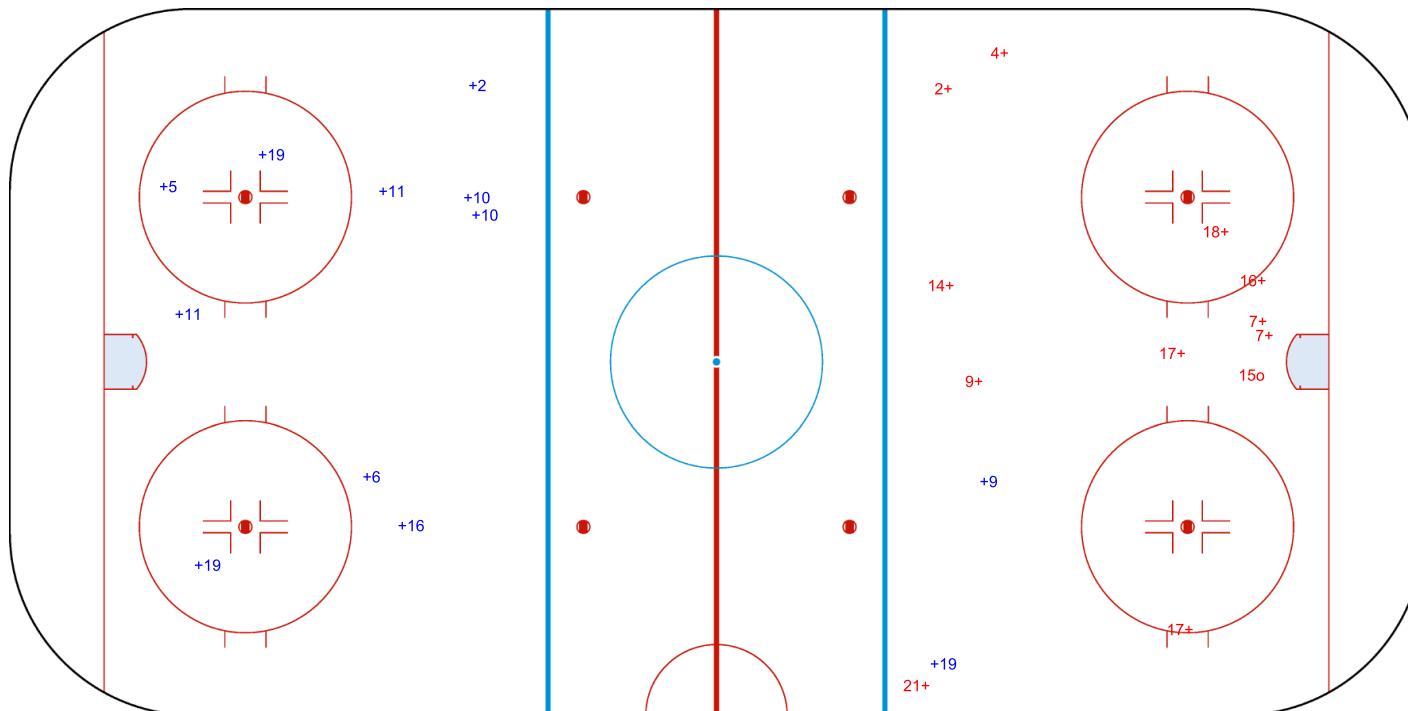

SHOT CHART
 ITA - ESP

Shots by ITA
 Goals (o): 1 SSG (+): 9
 SSP (<): 2 SPG (-): 0

GK 20 of ESP

ESP Period: 1 ITA

Shots by ESP
 Goals (o): 1 SSG (+): 7
 SSP (>): 0 SPG (-): 0

GK 25 of ITA

Shots by ESP
Goals (o): 0 SSG (+): 12
SSP (<): 0 SPG (-): 0

GK 25 of ITA

Period: 2

Shots by ITA
Goals (o): 1 SSG (+): 11
SSP (>): 0 SPG (-): 0

GK 20 of ESP

Shots by ITA
 Goals (o): 0 SSG (+): 8
 SSP (-): 3 SPG (-): 0

GK 20 of ESP

Period: 3

Shots by ESP
 Goals (o): 0 SSG (+): 7
 SSP (>): 0 SPG (-): 0