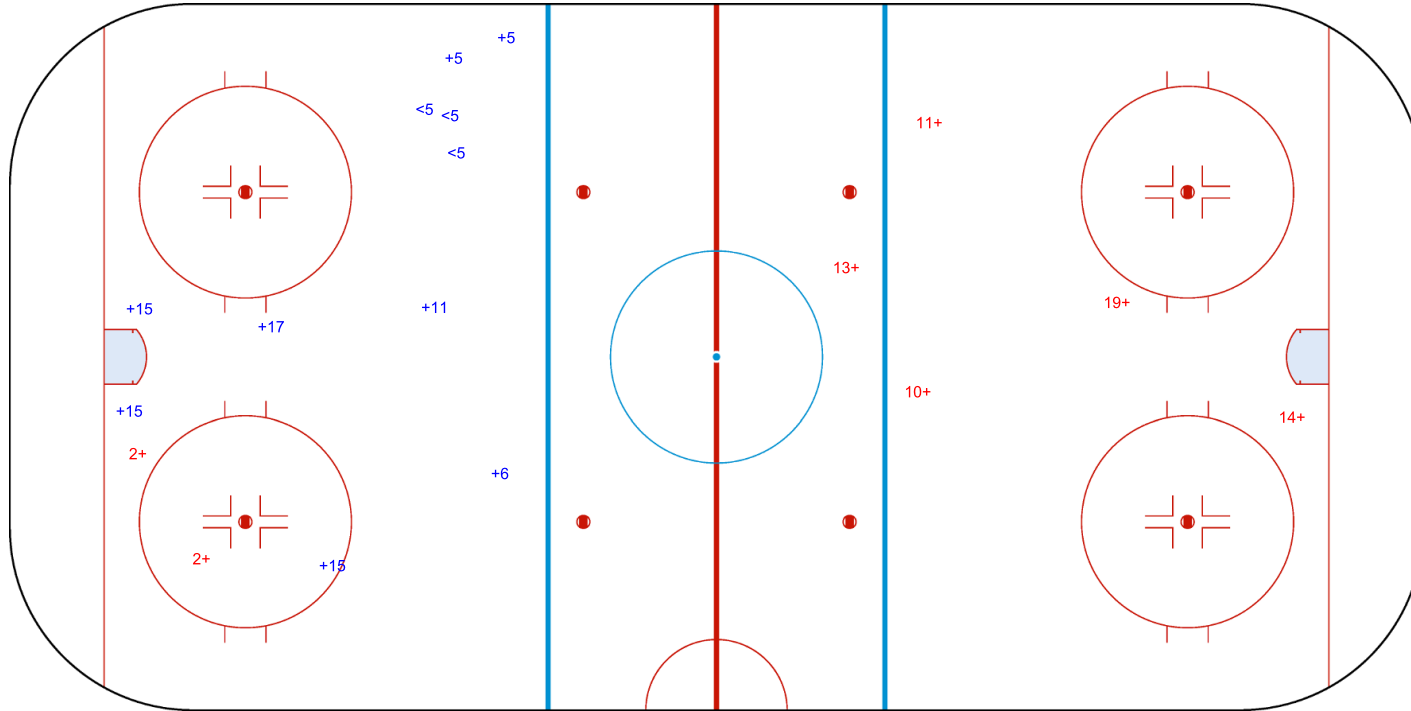

Shots by ITA
Goals (o): 0   SSG (+): 8
SSP (-): 3   SPG (-): 0

GK 20 of ESP

Period: 3

Shots by ESP
Goals (o): 0   SSG (+): 7
SSP (>): 0   SPG (-): 0

GK 25 of ITA

Legend:	GK Goalkeeper	SPG Shots past goal	SSG Shots saved by goalkeeper	SSP Shots saved by player