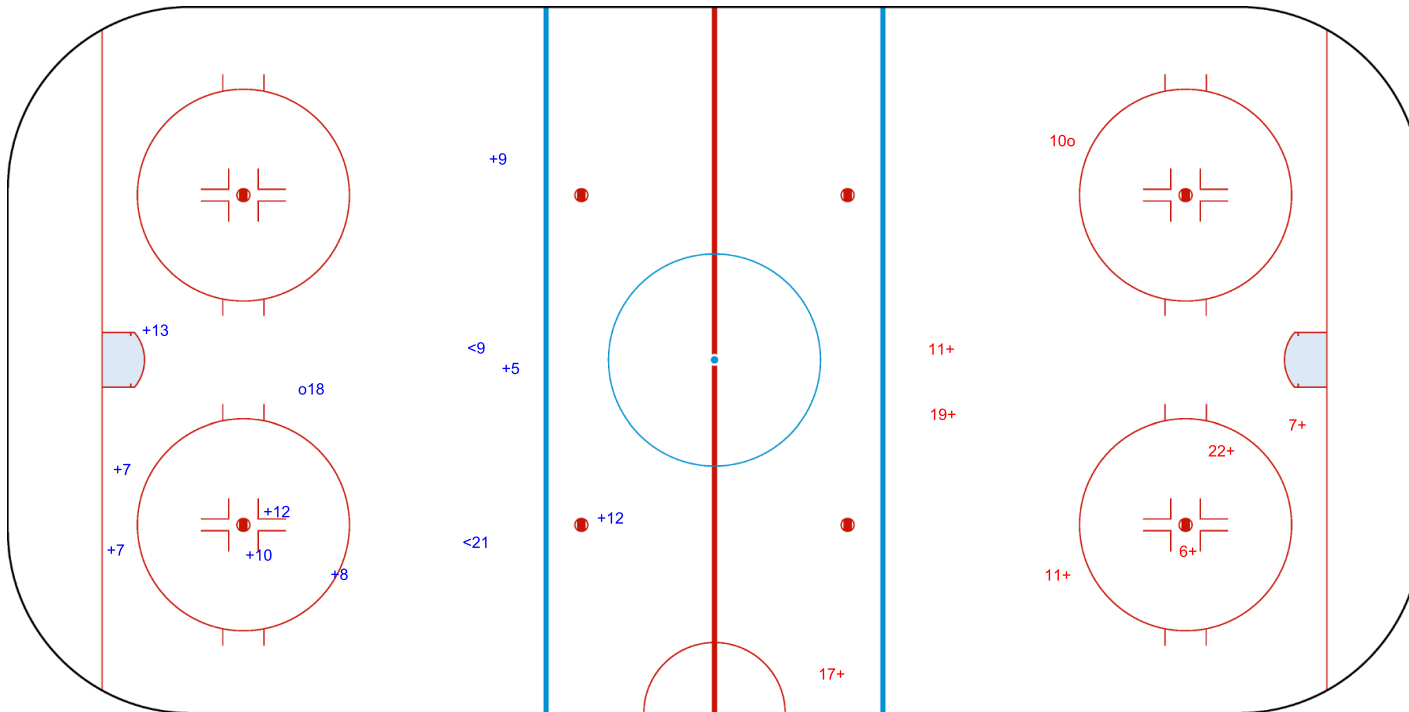

SHOT CHART
 ITA - ESP

Shots by ITA
 Goals (o): 1 SSG (+): 9
 SSP (<): 2 SPG (-): 0

GK 20 of ESP

ESP Period: 1 ITA

Shots by ESP
 Goals (o): 1 SSG (+): 7
 SSP (>): 0 SPG (-): 0

GK 25 of ITA

Shots by ESP
Goals (o): 0 SSG (+): 12
SSP (<): 0 SPG (-): 0

GK 25 of ITA

Period: 2

Shots by ITA
Goals (o): 1 SSG (+): 11
SSP (>): 0 SPG (-): 0

GK 20 of ESP

Shots by ITA
 Goals (o): 0 SSG (+): 8
 SSP (-): 3 SPG (-): 0

GK 20 of ESP

Period: 3

Shots by ESP
 Goals (o): 0 SSG (+): 7
 SSP (>): 0 SPG (-): 0