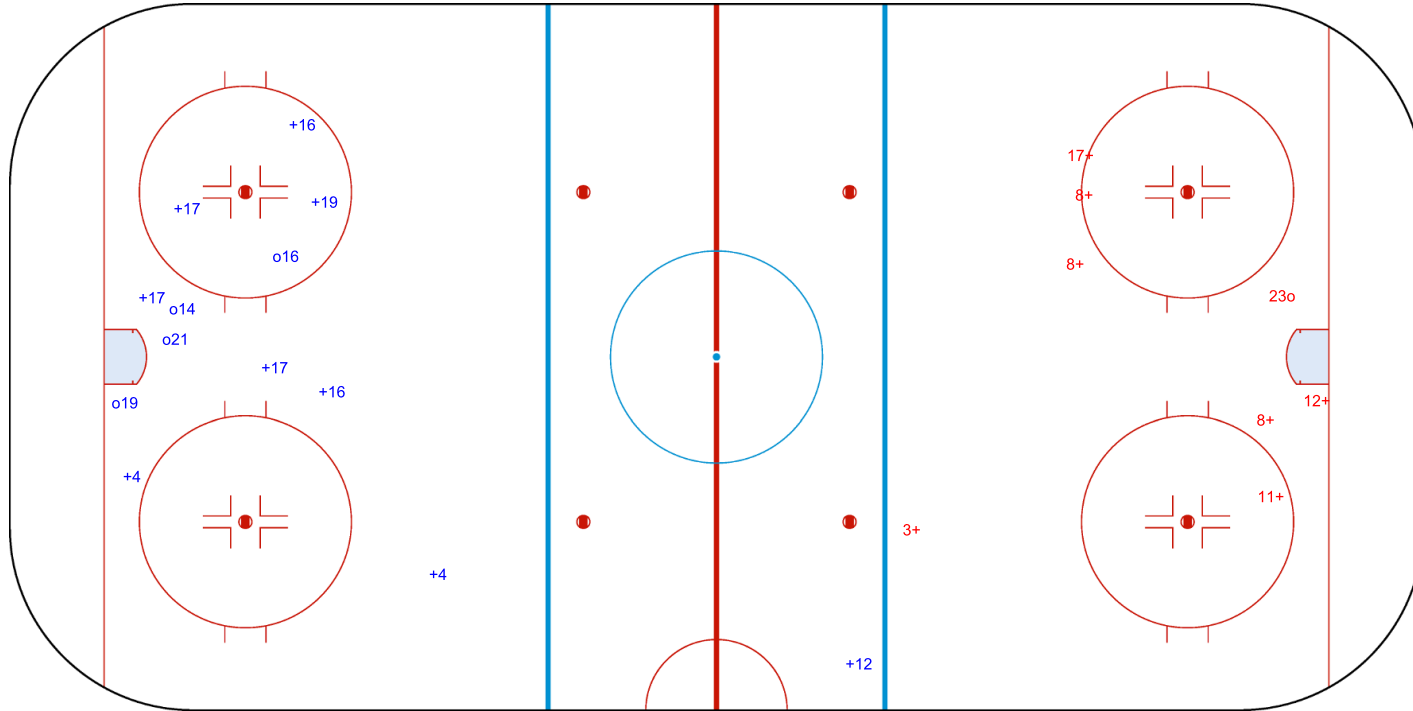

GK 20 of GBR

Shots by LTU  
 Goals (o): 1    SSG (+): 10  
 SSP (<): 0    SPG (-): 0

GK 20 of GBR

**Period: 2**

Shots by GBR  
 Goals (o): 0    SSG (+): 14  
 SSP (>): 0    SPG (-): 0

GK 1 of LTU

Shots by GBR

Goals (o): 4    SSG (+): 9  
 SSP (-): 0    SPG (-): 0

GK 1 of LTU

ENG

**Period: 3**

Shots by LTU

Goals (o): 1    SSG (+): 7  
 SSP (>): 0    SPG (-): 0

GK 20 of GBR

<b>Legend:</b>	<b>ENG</b> Empty net goal	<b>GK</b> Goalkeeper	<b>SPG</b> Shots past goal	<b>SSG</b> Shots saved by goalkeeper	<b>SSP</b> Shots saved by player
----------------	---------------------------	----------------------	----------------------------	--------------------------------------	----------------------------------