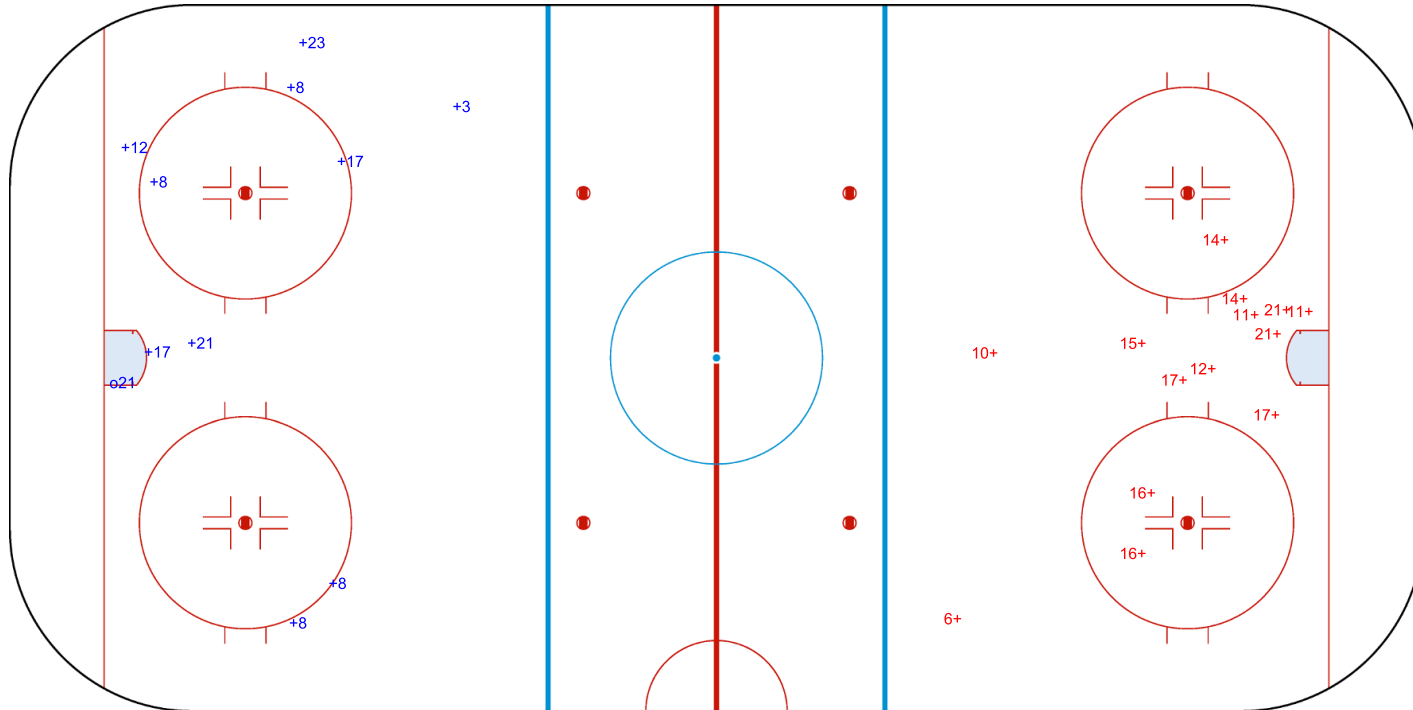

SHOT CHART  
 GBR - LTU

Shots by GBR  
 Goals (o): 1    SSG (+): 18  
 SSP (<): 0    SPG (-): 0

GK 1 of LTU

LTU →    Period: 1    ← GBR

Shots by LTU  
 Goals (o): 1    SSG (+): 12  
 SSP (>): 3    SPG (-): 0

GK 20 of GBR

Shots by LTU  
 Goals (o): 1    SSG (+): 10  
 SSP (<): 0    SPG (-): 0

GK 20 of GBR

**Period: 2**

Shots by GBR  
 Goals (o): 0    SSG (+): 14  
 SSP (>): 0    SPG (-): 0

GK 1 of LTU

Shots by GBR