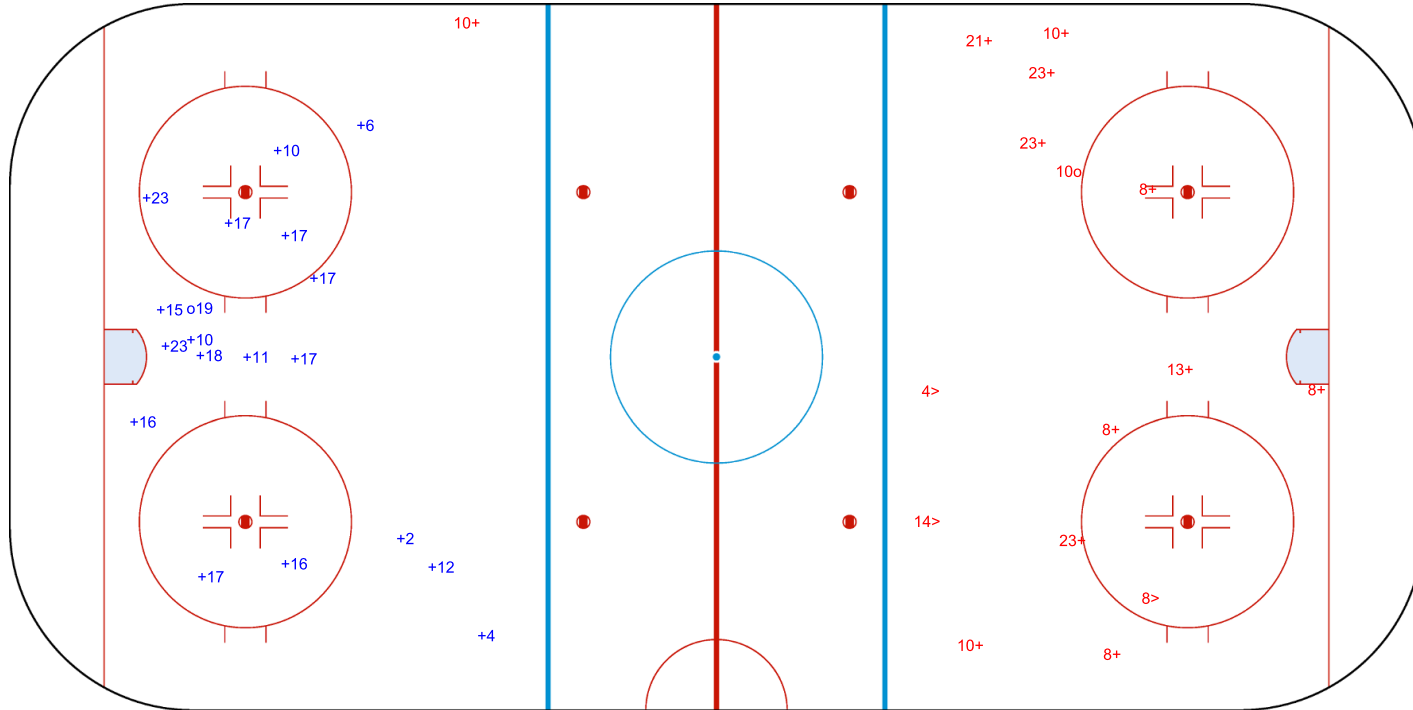

SHOT CHART  
 GBR - LTU

Shots by GBR  
 Goals (o): 1    SSG (+): 18  
 SSP (<): 0    SPG (-): 0

GK 1 of LTU

LTU →    Period: 1    ← GBR

Shots by LTU  
 Goals (o): 1    SSG (+): 12  
 SSP (>): 3    SPG (-): 0

GK 20 of GBR

Shots by LTU  
 Goals (o): 1    SSG (+): 10  
 SSP (<): 0    SPG (-): 0

GK 20 of GBR

**Period: 2**

Shots by GBR  
 Goals (o): 0    SSG (+): 14  
 SSP (>): 0    SPG (-): 0

GK 1 of LTU

Shots by GBR