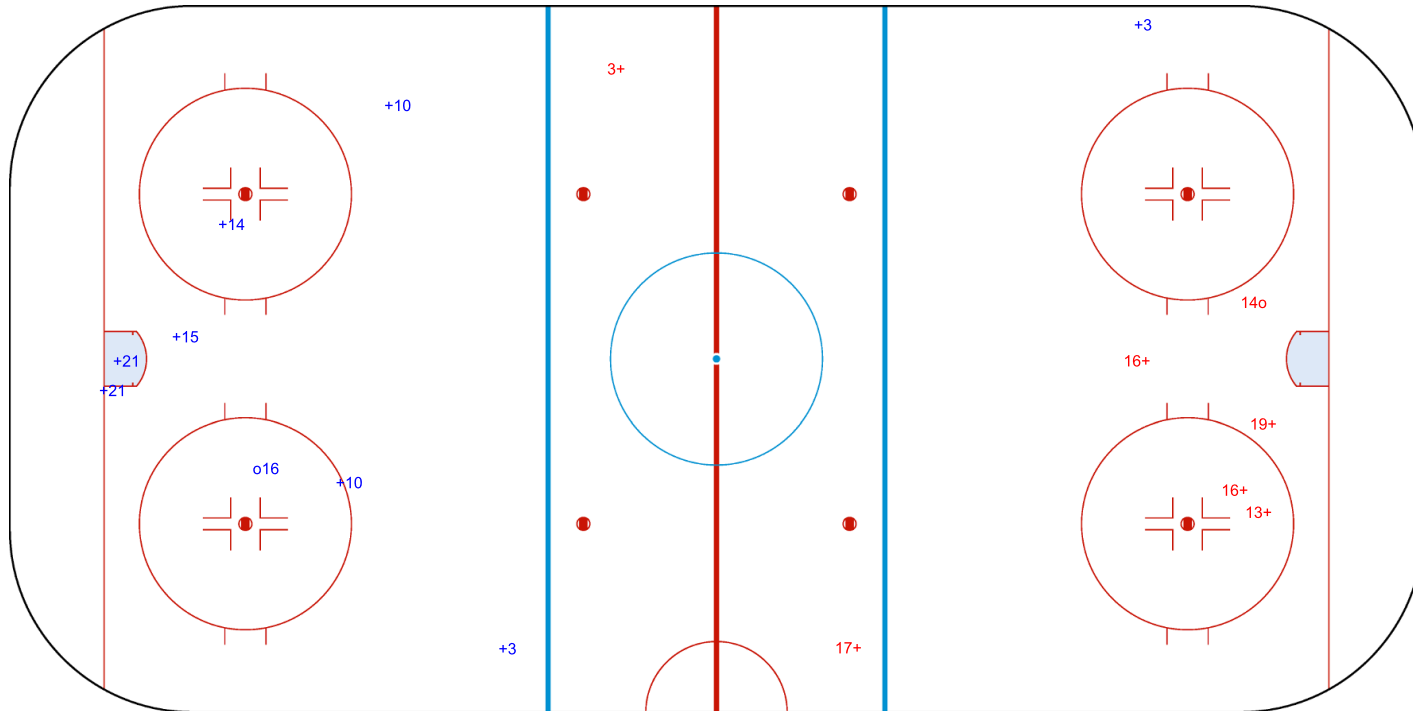

SHOT CHART
 GBR - ESP

Shots by GBR
 Goals (o): 1 SSG (+): 8
 SSP (-): 0 SPG (-): 0

GK 20 of ESP

ESP Period: 1 GBR

Shots by ESP
 Goals (o): 1 SSG (+): 6
 SSP (-): 0 SPG (-): 0

GK 20 of GBR

Shots by ESP

Goals (o): 1 SSG (+): 8
SSP (<): 0 SPG (-): 0

GK 20 of GBR

Period: 2

Shots by GBR

Goals (o): 3 SSG (+): 14
SSP (>): 0 SPG (-): 0

GK 20 of ESP

Legend:	GK Goalkeeper	SPG Shots past goal	SSG Shots saved by goalkeeper	SSP Shots saved by player
----------------	----------------------	----------------------------	--------------------------------------	----------------------------------