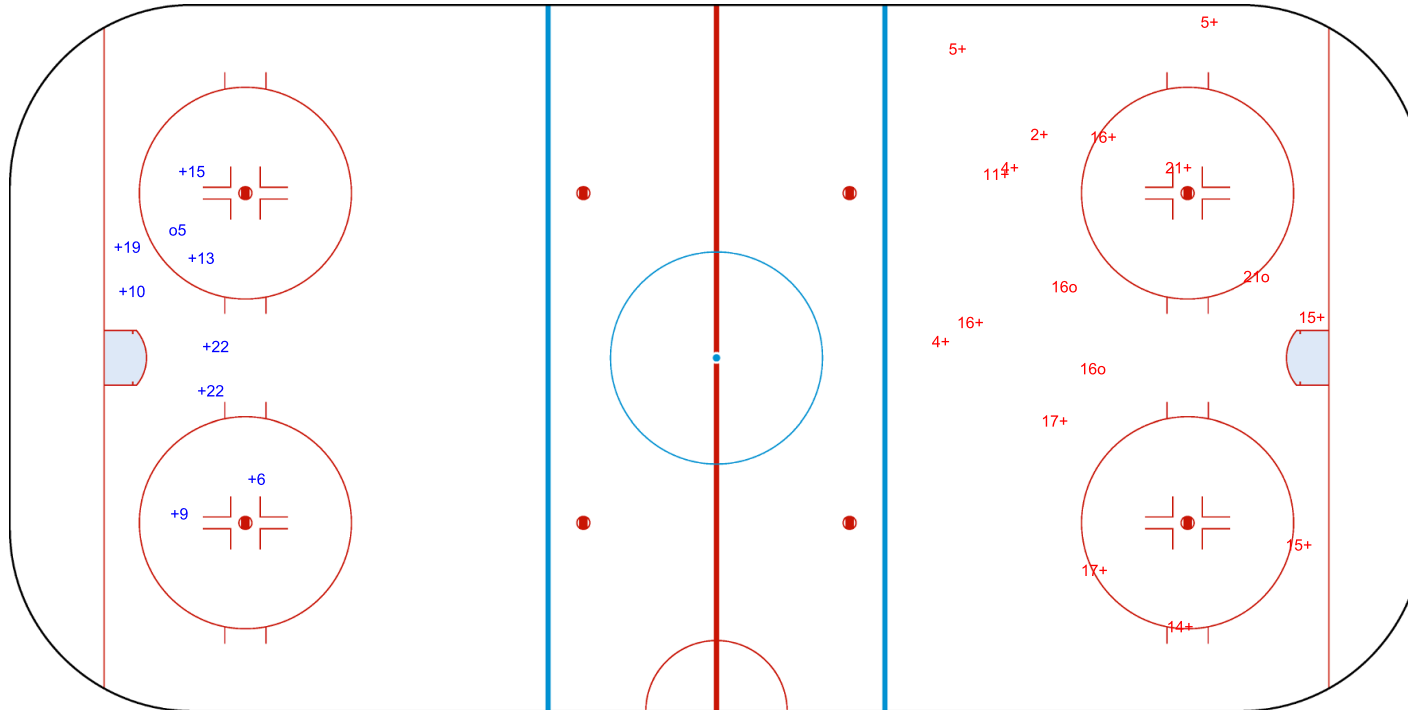

SHOT CHART
 GBR - ESP

Shots by GBR
 Goals (o): 1 SSG (+): 8
 SSP (-): 0 SPG (-): 0

GK 20 of ESP

ESP Period: 1 GBR

Shots by ESP
 Goals (o): 1 SSG (+): 6
 SSP (-): 0 SPG (-): 0

GK 20 of GBR

Shots by ESP

Goals (o): 1 SSG (+): 8
SSP (<): 0 SPG (-): 0

GK 20 of GBR

Period: 2

Shots by GBR

Goals (o): 3 SSG (+): 14
SSP (>): 0 SPG (-): 0

GK 20 of ESP

Legend:	GK Goalkeeper	SPG Shots past goal	SSG Shots saved by goalkeeper	SSP Shots saved by player
----------------	----------------------	----------------------------	--------------------------------------	----------------------------------