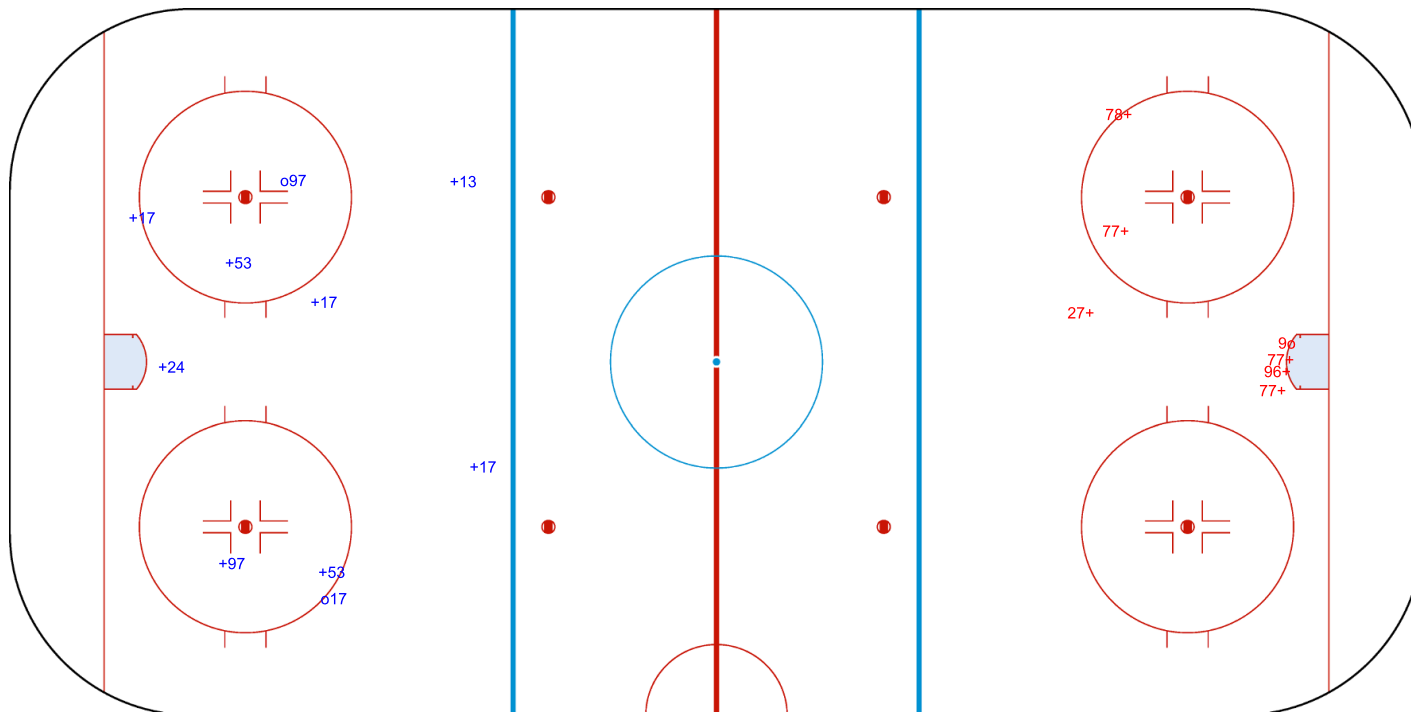

Goals (o): 1 SSG (+): 8
SSP (>): 0 SPG (-): 0

GK 1 of SGP

Shots by IRI
 Goals (o): 0
 SSP (<): 0
 SSG (+): 10
 SPG (-): 0

GK 1 of SGP

SGP → 2nd Period ← IRI

Shots by SGP
 Goals (o): 4
 SSP (>): 0
 SSG (+): 5
 SPG (-): 0

GK 31 of IRI

GK 98 of IRI

Shots by SGP

Goals (o): 2 SSG (+): 8
SSP (<): 0 SPG (-): 0

GK 31 of IRI

GK 98 of IRI

IRI → 3rd Period ← SGP

Shots by IRI

Goals (o): 1 SSG (+): 6
SSP (>): 0 SPG (-): 0

GK 1 of SGP

GK 6 of SGP

Legend:	
GK	Goalkeeper
SPG	Shots past goal
SSG	Shots saved by goalkeeper
SSP	Shots saved by player