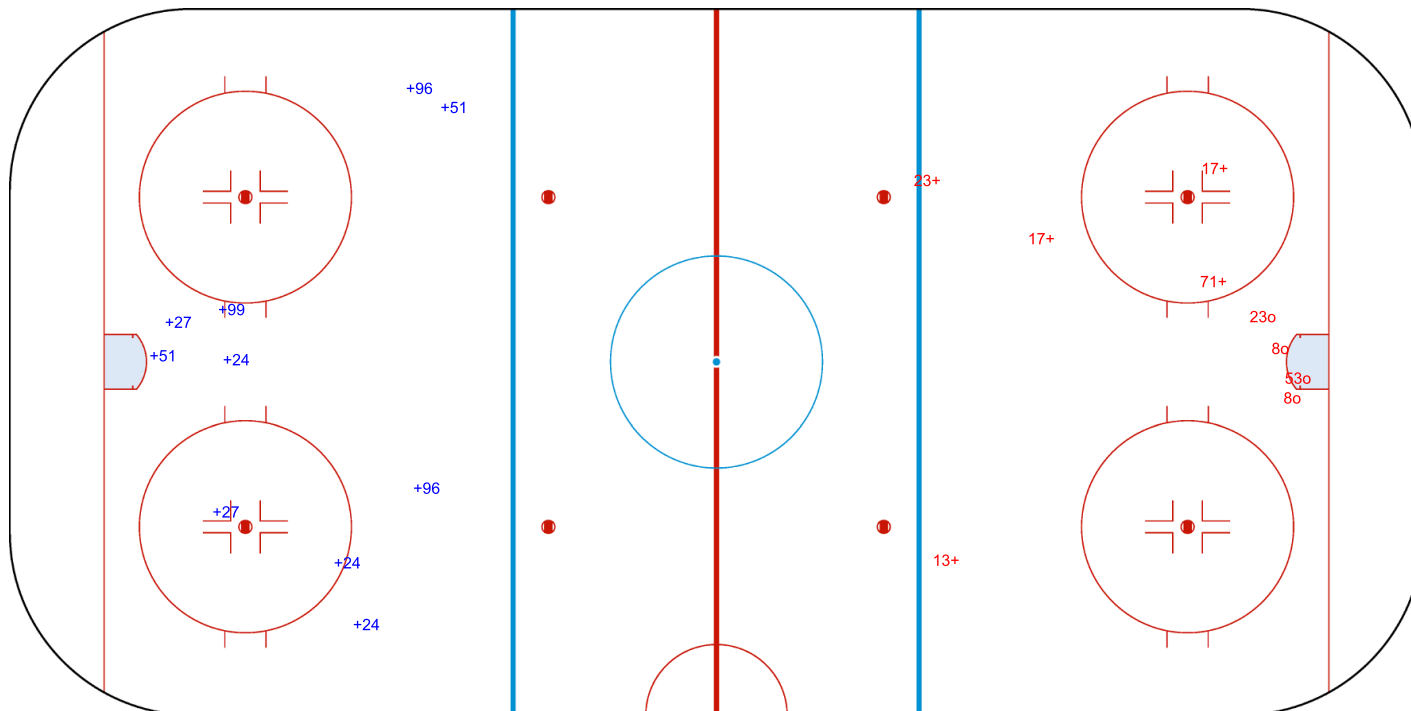

SHOT CHART

IRI - SGP

1st Period

Shots by SGP

Goals (o): 5 SSG (+): 11
SSP (<): 0 SPG (-): 0

GK 31 of IRI

GK 98 of IRI

Shots by IRI

Goals (o): 1 SSG (+): 8
SSP (>): 0 SPG (-): 0

GK 1 of SGP

Shots by IRI
 Goals (o): 0
 SSP (<): 0
 SSG (+): 10
 SPG (-): 0

GK 1 of SGP

SGP → 2nd Period ← IRI

Shots by SGP
 Goals (o): 4
 SSP (>): 0
 SSG (+): 5
 SPG (-): 0

GK 31 of IRI

GK 98 of IRI

Shots by SGP

Goals (o): 2 SSG (+): 8
SSP (<): 0 SPG (-): 0

GK 31 of IRI

GK 98 of IRI

IRI → 3rd Period ← SGP

Shots by IRI