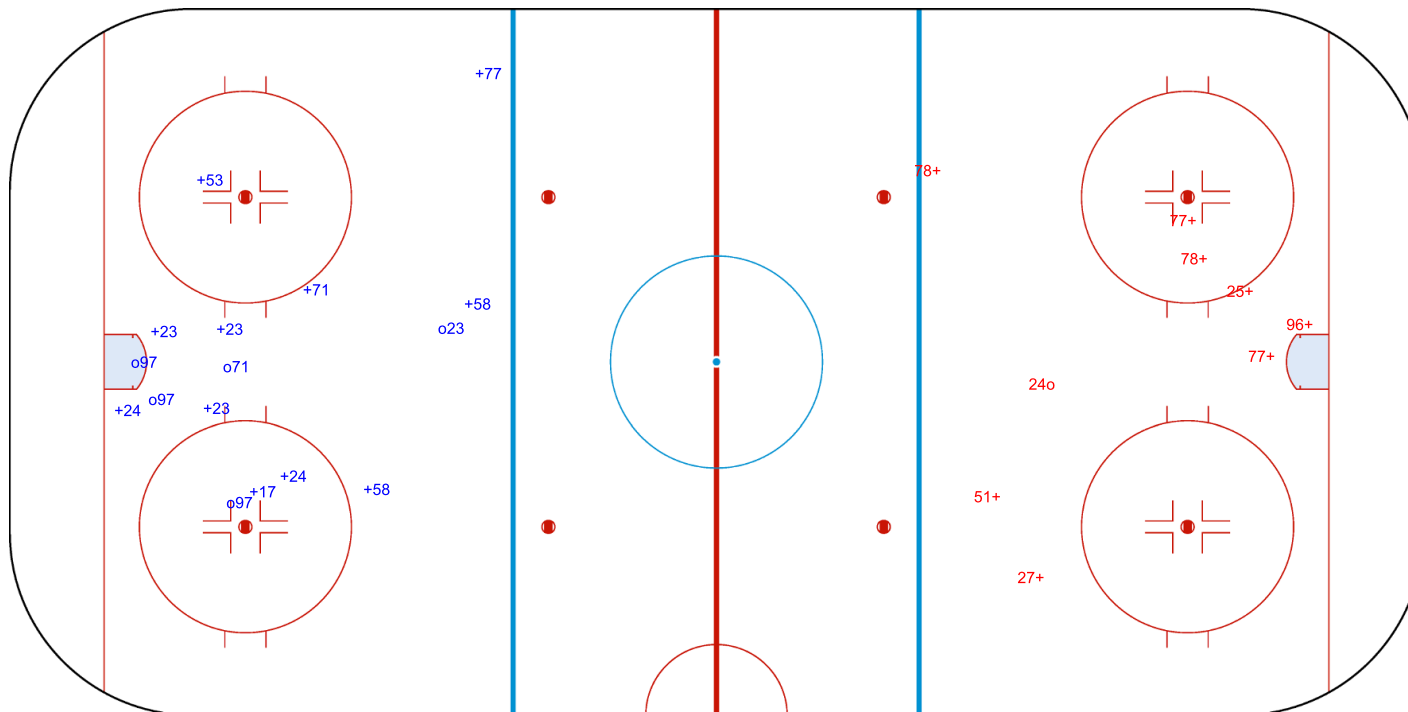

SHOT CHART

IRI - SGP

1st Period

Shots by SGP

Goals (o): 5 SSG (+): 11
SSP (<): 0 SPG (-): 0

GK 31 of IRI

GK 98 of IRI

Shots by IRI

Goals (o): 1 SSG (+): 8
SSP (>): 0 SPG (-): 0

GK 1 of SGP

Shots by IRI
 Goals (o): 0
 SSP (<): 0
 SSG (+): 10
 SPG (-): 0

GK 1 of SGP

SGP → 2nd Period ← IRI

Shots by SGP
 Goals (o): 4
 SSP (>): 0
 SSG (+): 5
 SPG (-): 0