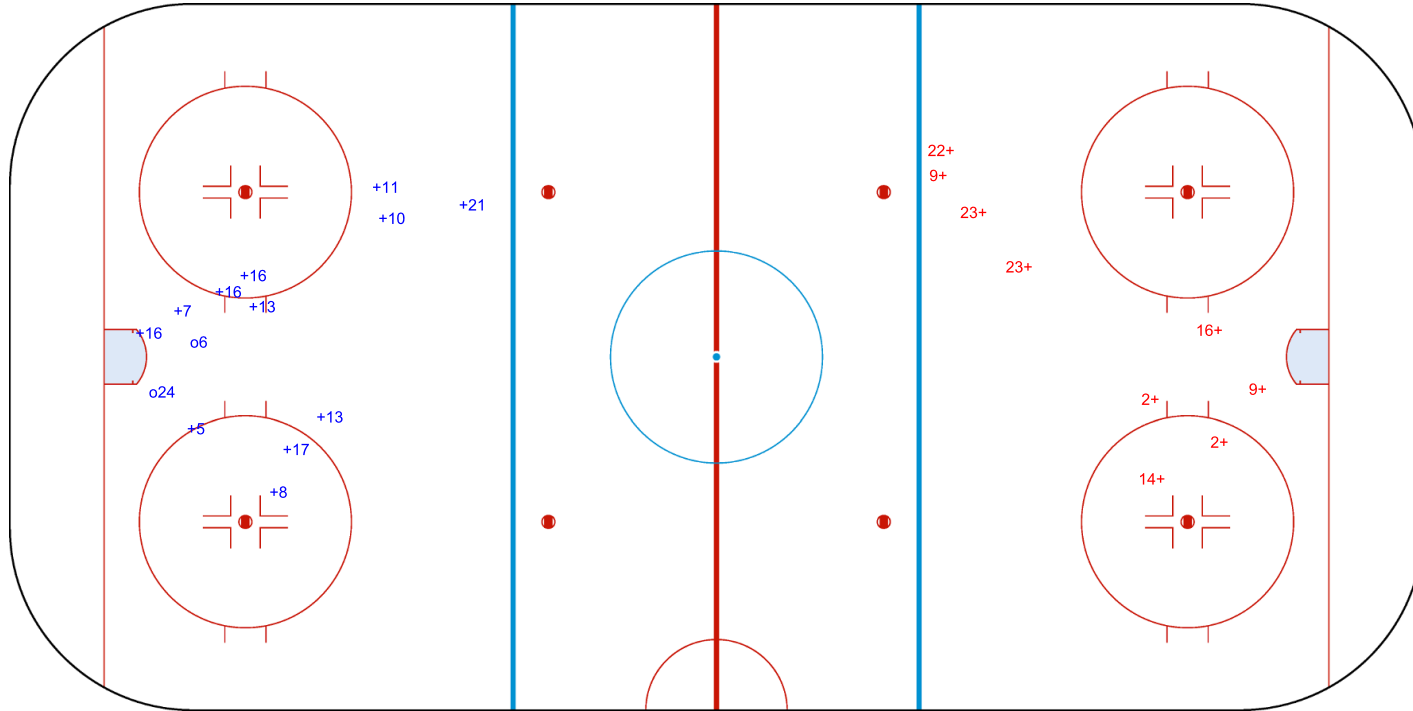

GK 20 of LUX

2nd Period

Shots by LUX

Goals (o): 0 SSG (+): 9
SSP (>): 0 SPG (-): 0

GK 25 of TPE

Shots by LUX

Goals (o): 0 SSG (+): 9
SSP (<): 0 SPG (-): 0

GK 25 of TPE