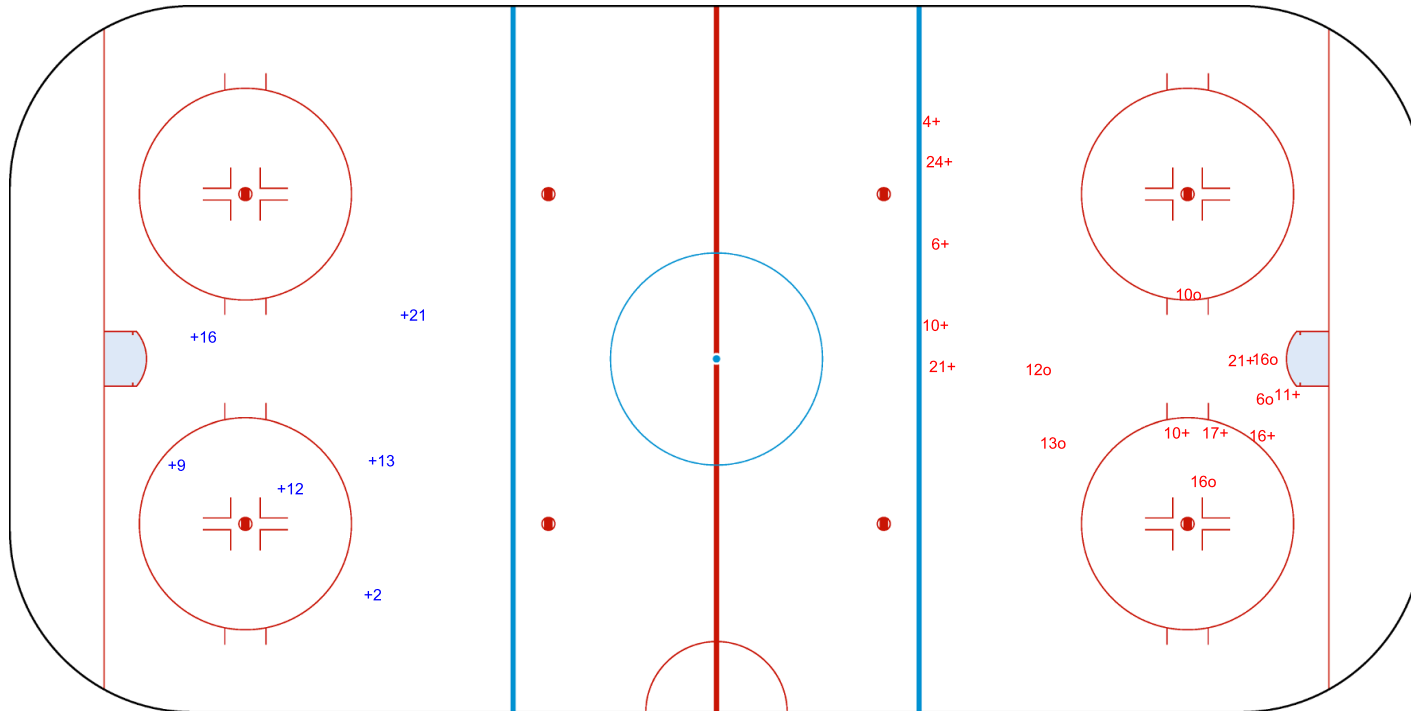

SHOT CHART
TPE - LUX

Shots by LUX
Goals (o): 0
SSG (+): 6
SSP (-): 0

GK 25 of TPE

1st Period

Shots by TPE
Goals (o): 6
SSP (-): 0
SSG (+): 10
SPG (-): 0

GK 20 of LUX

Shots by TPE

Goals (o): 2 SSG (+): 12
SSP (<): 0 SPG (-): 0

GK 20 of LUX

2nd Period

Shots by LUX

Goals (o): 0 SSG (+): 9
SSP (>): 0 SPG (-): 0

GK 25 of TPE

Shots by LUX

Goals (o): 0 SSG (+): 9
SSP (<): 0 SPG (-): 0

GK 25 of TPE