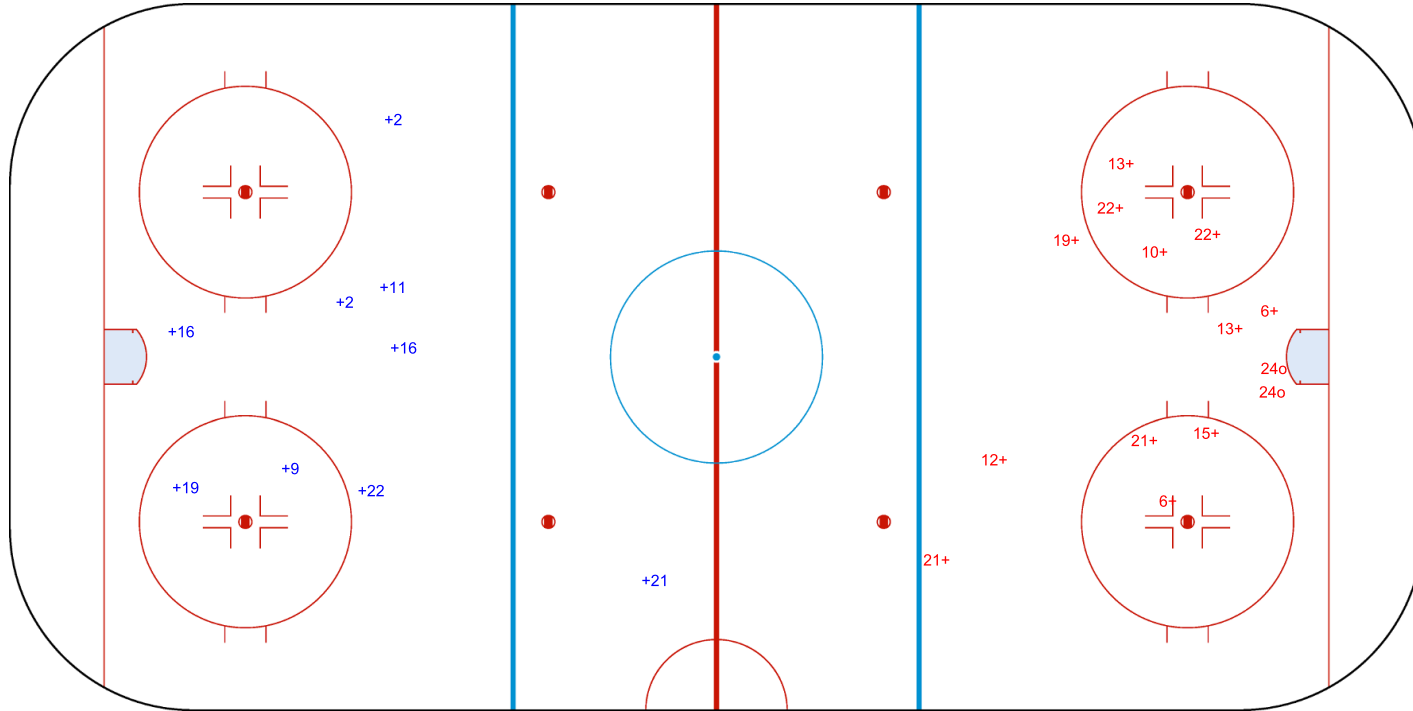

3rd Period

Shots by TPE

Goals (o): 2 SSG (+): 12
SSP (>): 0 SPG (-): 0

GK 20 of LUX

GK 25 of LUX

Legend:					
GK	Goalkeeper	SPG	Shots past goal	SSG	Shots saved by goalkeeper
				SSP	Shots saved by player