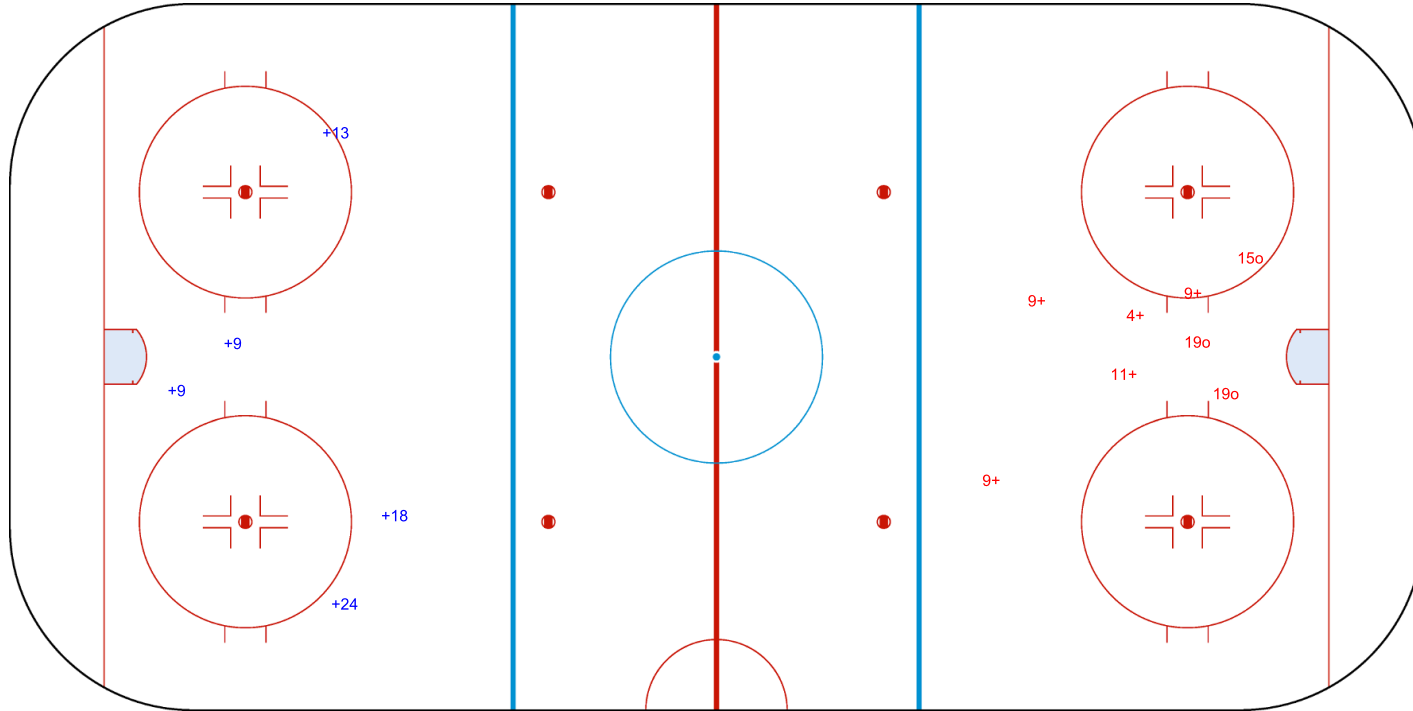

Shots by RSA

Goals (o): 0   SSG (+): 5
SSP (<): 0   SPG (-): 0

GK 1 of TPE

3rd Period

Shots by TPE

Goals (o): 3   SSG (+): 5
SSP (>): 0   SPG (-): 0

GK 1 of RSA

GK 20 of RSA

Legend:

GK   Goalkeeper   **SPG**   Shots past goal   **SSG**   Shots saved by goalkeeper   **SSP**   Shots saved by player