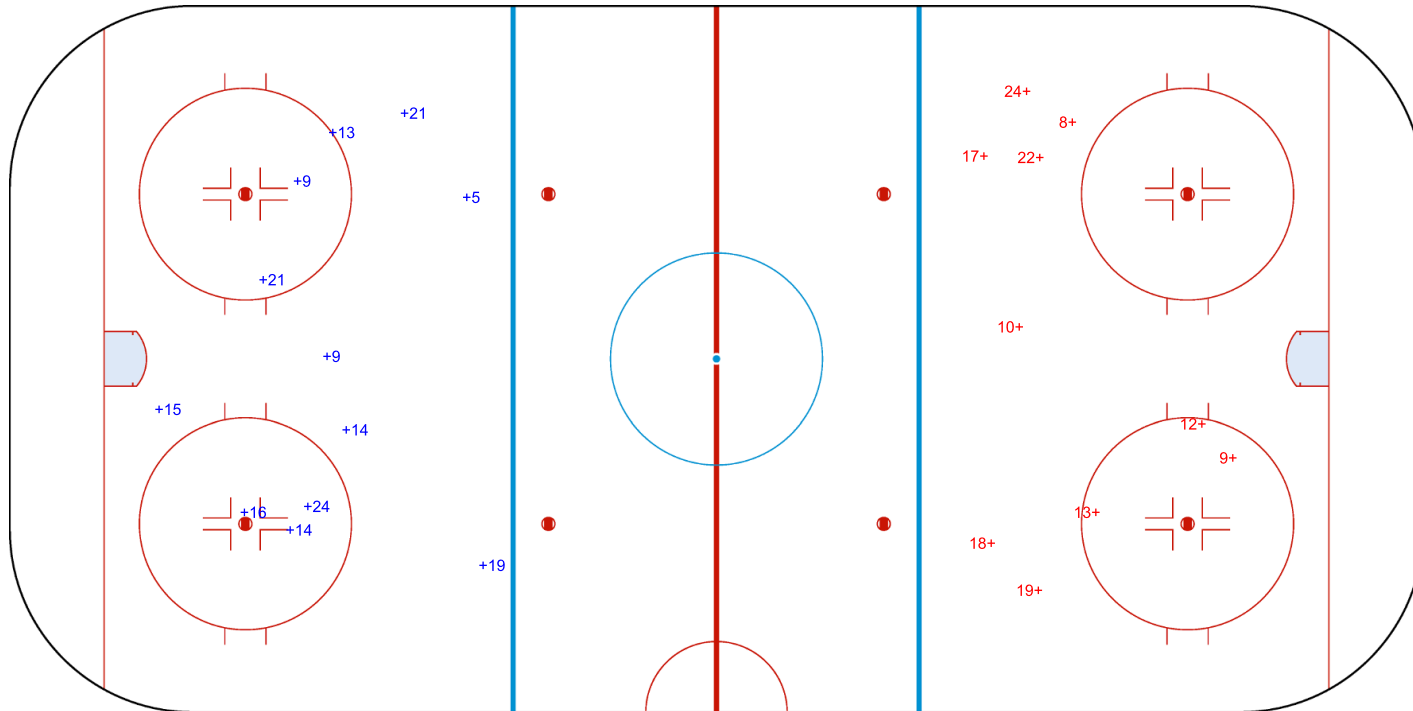

SHOT CHART  
 TPE - RSA

Shots by RSA  
 Goals (o): 0    SSG (+): 12  
 SSP (<): 0    SPG (-): 0

GK 1 of TPE

TPE → 1st Period ← RSA

Shots by TPE  
 Goals (o): 0    SSG (+): 10  
 SSP (>): 0    SPG (-): 0

GK 1 of RSA

Shots by TPE  
Goals (o): 3    SSG (+): 17  
SSP (<): 0    SPG (-): 0

RSA → 2nd Period ← TPE

Shots by RSA  
Goals (o): 1    SSG (+): 3  
SSP (>): 0    SPG (-): 0

GK 1 of RSA

GK 1 of TPE

Shots by RSA

Goals (o): 0    SSG (+): 5  
SSP (<): 0    SPG (-): 0