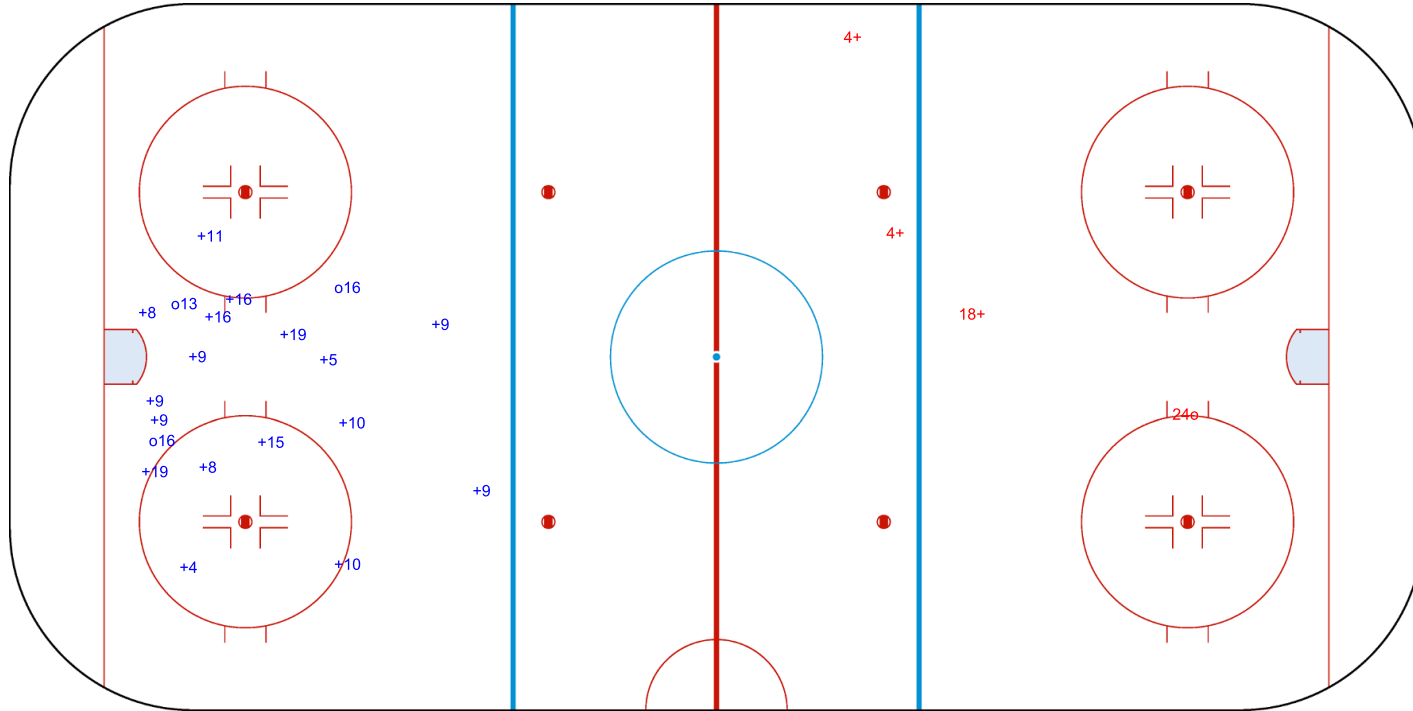

SHOT CHART  
 TPE - RSA

Shots by RSA  
 Goals (o): 0    SSG (+): 12  
 SSP (<): 0    SPG (-): 0

GK 1 of TPE

TPE → 1st Period ← RSA

Shots by TPE  
 Goals (o): 0    SSG (+): 10  
 SSP (>): 0    SPG (-): 0

GK 1 of RSA

Shots by TPE  
Goals (o): 3    SSG (+): 17  
SSP (<): 0    SPG (-): 0

RSA → 2nd Period ← TPE

Shots by RSA  
Goals (o): 1    SSG (+): 3  
SSP (>): 0    SPG (-): 0

GK 1 of RSA

GK 1 of TPE

Shots by RSA

Goals (o): 0    SSG (+): 5  
SSP (<): 0    SPG (-): 0