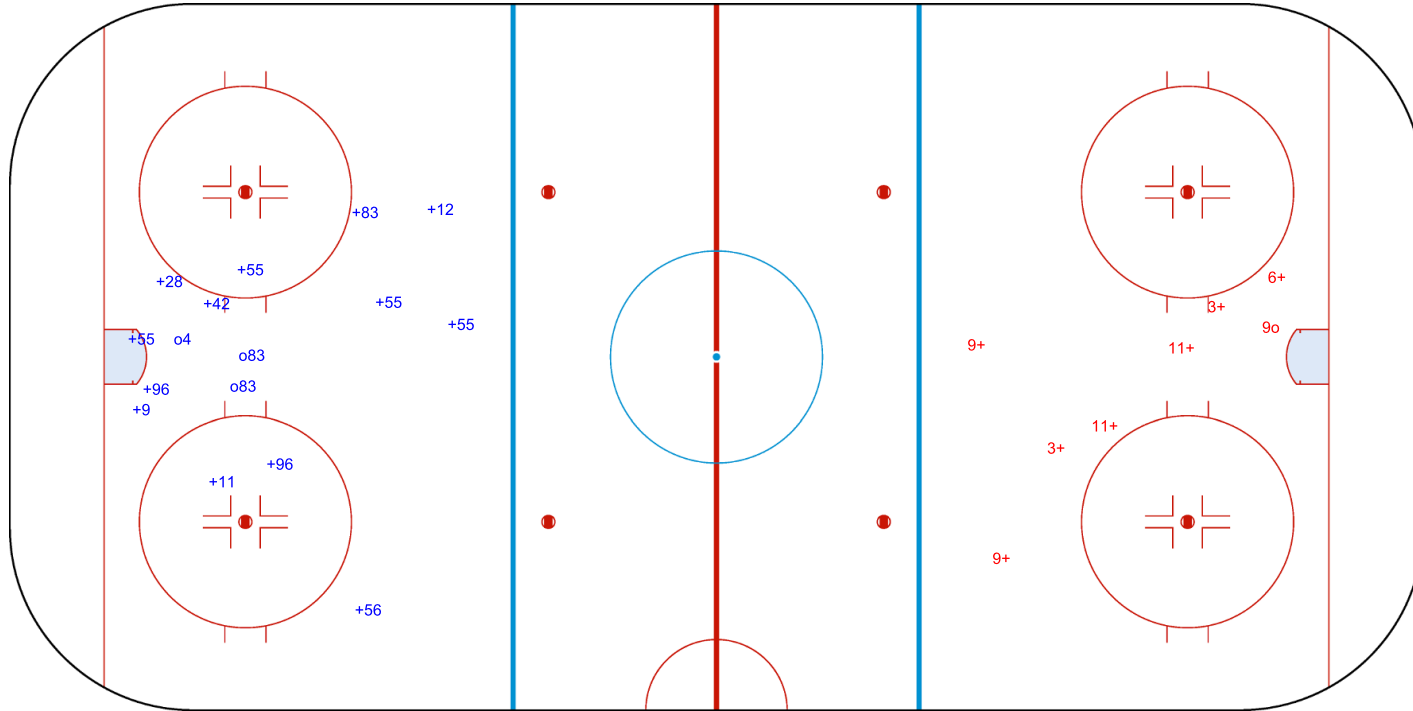

Shots by THA
Goals (o): 3   SSG (+): 13
SSP (-): 0   SPG (-): 0

LUX → 3rd Period ← THA

Shots by LUX
Goals (o): 1   SSG (+): 7
SSP (>): 0   SPG (-): 0

GK 20 of LUX

GK 1 of THA

Legend:	GK Goalkeeper	SPG Shots past goal	SSG Shots saved by goalkeeper	SSP Shots saved by player