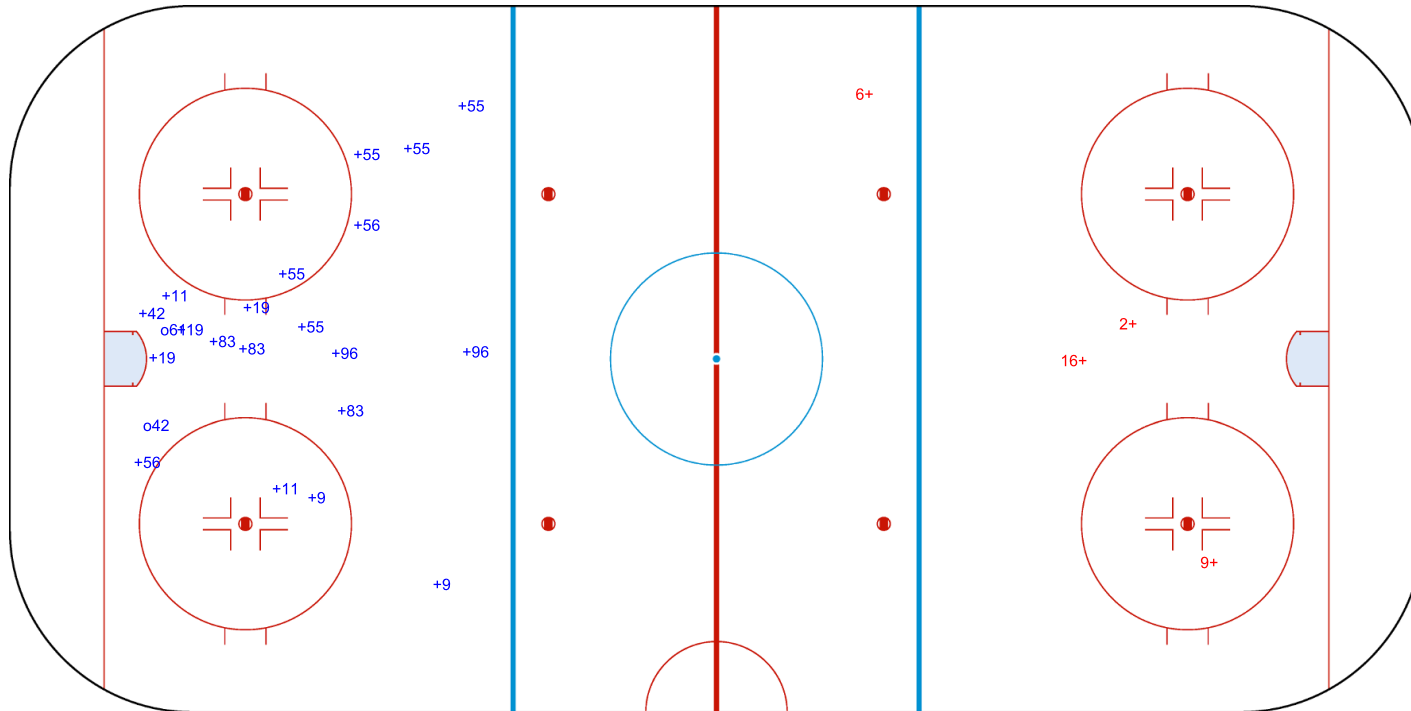

SHOT CHART
 LUX - THA

Shots by THA
 Goals (o): 2 SSG (+): 20
 SSP (<): 0 SPG (-): 0

GK 20 of LUX

1st Period

Shots by LUX
 Goals (o): 0 SSG (+): 4
 SSP (>): 0 SPG (-): 0

GK 1 of THA

Shots by LUX
 Goals (o): 1
 SSP (<): 0
 SSG (+): 17
 SPG (-): 0

GK 1 of THA

THA → 2nd Period ← LUX

Shots by THA
 Goals (o): 5
 SSP (>): 0
 SSG (+): 11
 SPG (-): 0

GK 20 of LUX

Shots by THA
 Goals (o): 3 SSG (+): 13
 SSP (-): 0 SPG (-): 0

LUX → 3rd Period ← THA

Shots by LUX
 Goals (o): 1 SSG (+): 7
 SSP (>): 0 SPG (-): 0