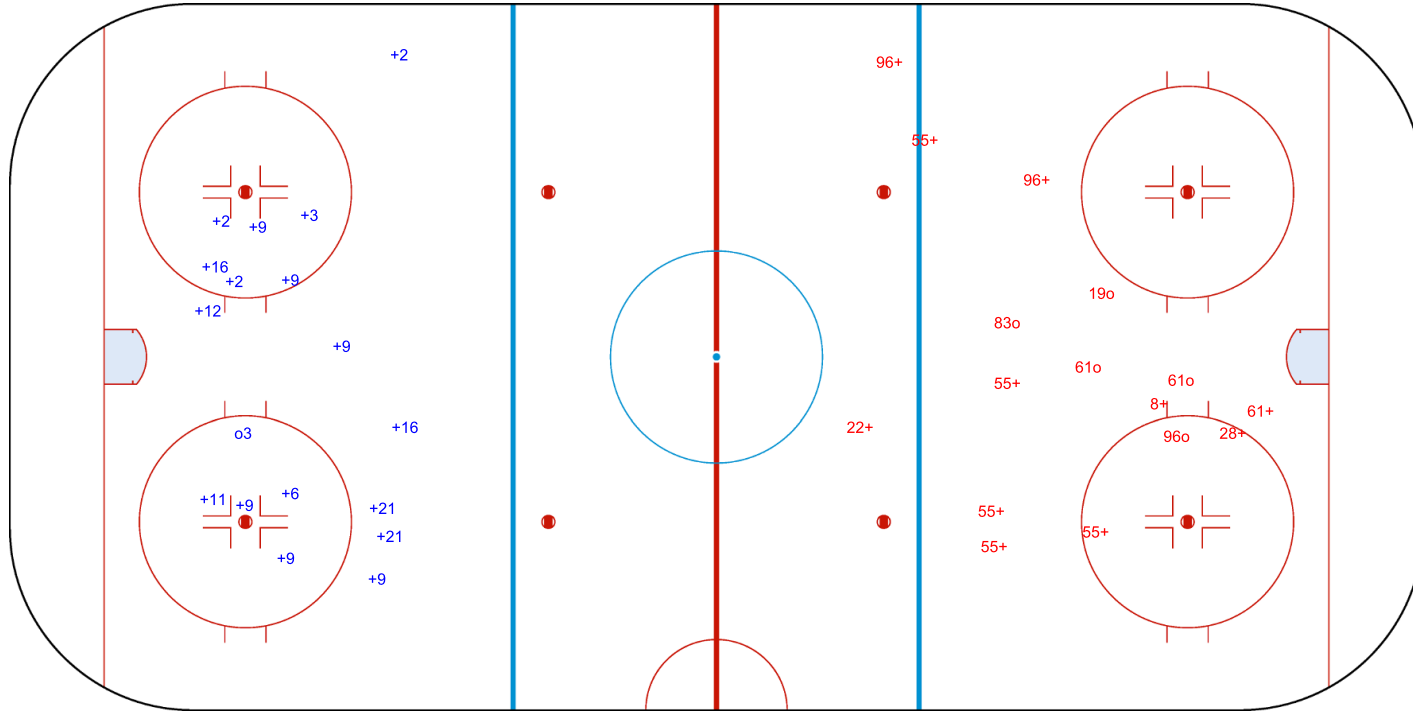

SHOT CHART
 LUX - THA

Shots by THA
 Goals (o): 2 SSG (+): 20
 SSP (<): 0 SPG (-): 0

GK 20 of LUX

1st Period

Shots by LUX
 Goals (o): 0 SSG (+): 4
 SSP (>): 0 SPG (-): 0

GK 1 of THA

Shots by LUX
 Goals (o): 1
 SSP (<): 0
 SSG (+): 17
 SPG (-): 0

GK 1 of THA

THA → 2nd Period ← LUX

Shots by THA
 Goals (o): 5
 SSP (>): 0
 SSG (+): 11
 SPG (-): 0

GK 20 of LUX

Shots by THA
 Goals (o): 3 SSG (+): 13
 SSP (-): 0 SPG (-): 0

LUX → 3rd Period ← THA

Shots by LUX
 Goals (o): 1 SSG (+): 7
 SSP (>): 0 SPG (-): 0