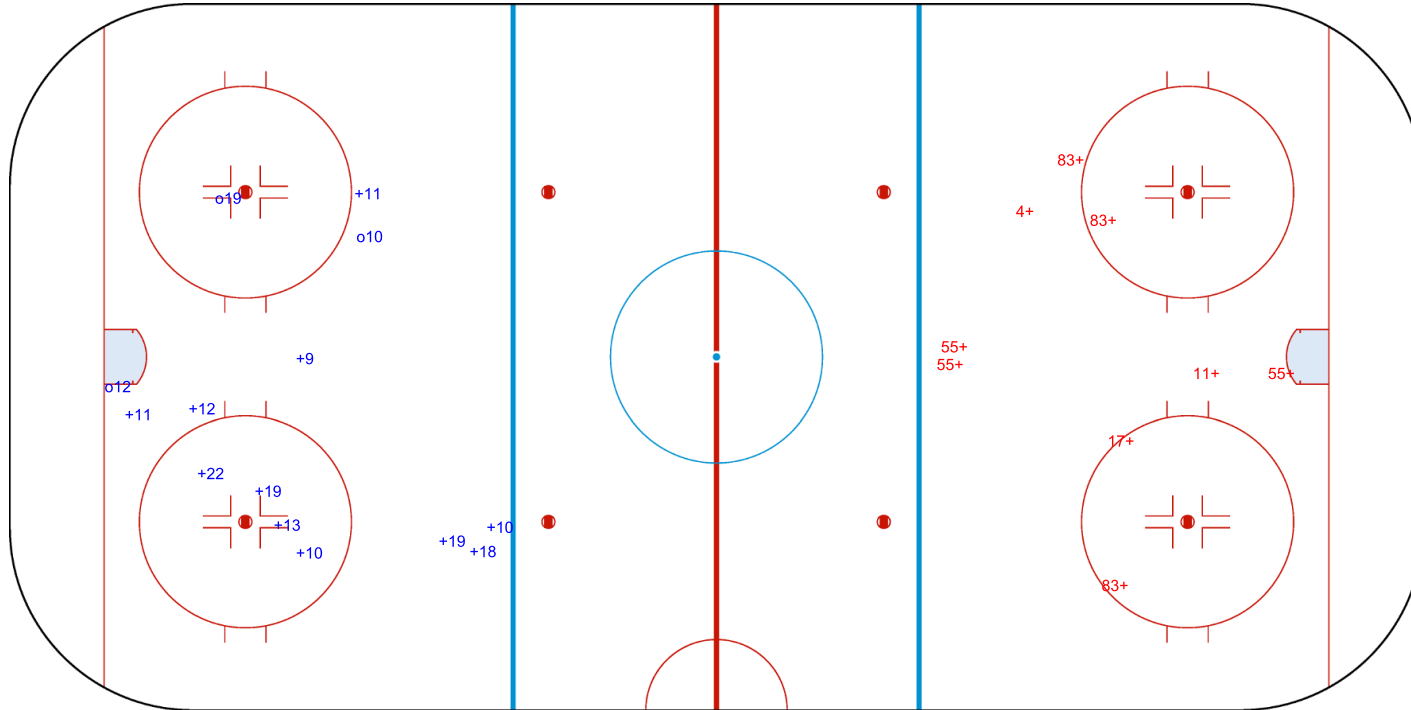

SHOT CHART
 THA - TPE

Shots by TPE
 Goals (o): 3
 SSP (<): 0
 SSG (+): 11
 SPG (-): 0

GK 1 of THA

1st Period

Shots by THA
 Goals (o): 0
 SSP (>): 0
 SSG (+): 9
 SPG (-): 0

GK 1 of TPE

Shots by THA

Goals (o): 1 SSG (+): 7
SSP (<): 0 SPG (-): 0

GK 1 of TPE

2nd Period

Shots by TPE

Goals (o): 3 SSG (+): 11
SSP (>): 0 SPG (-): 0

GK 1 of THA

Shots by TPE
Goals (o): 5 SSG (+): 11
SSP (-): 0 SPG (-): 0

GK 1 of THA

GK 50 of THA