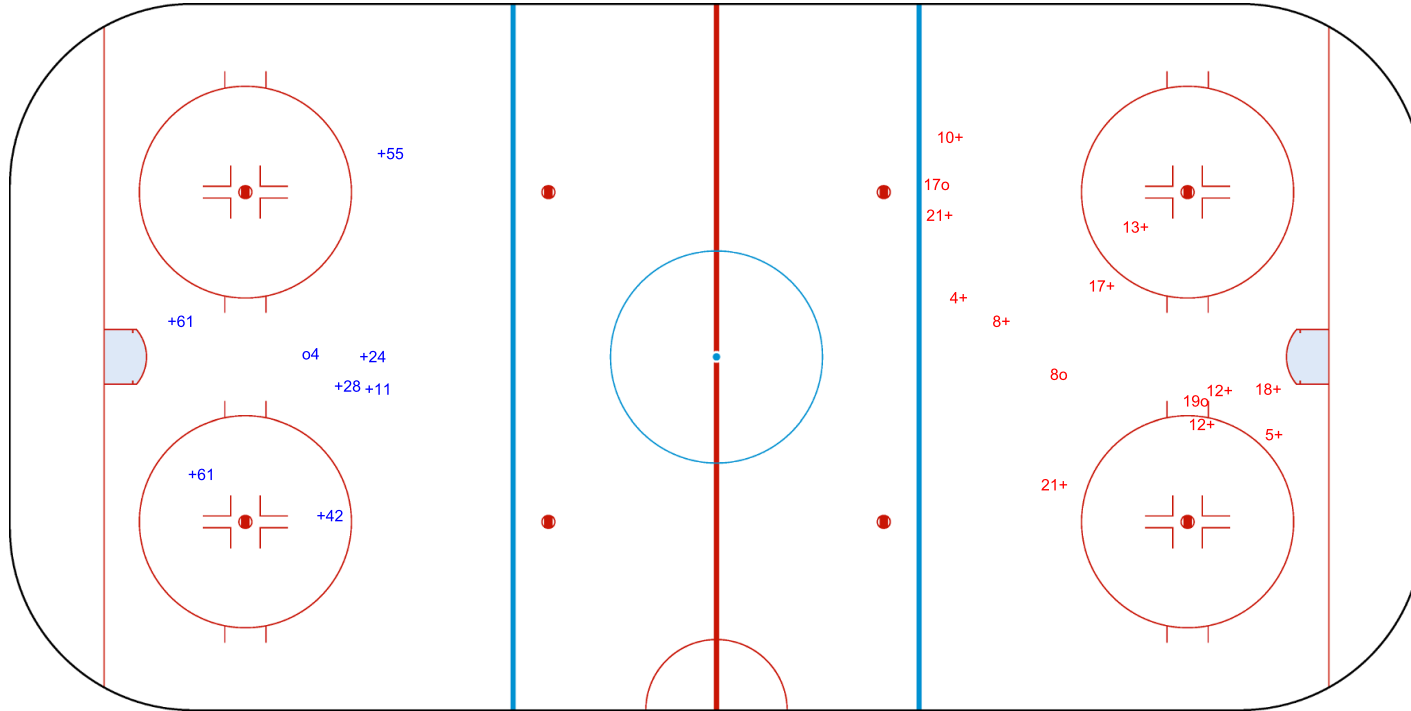

SHOT CHART
 THA - TPE

Shots by TPE
 Goals (o): 3
 SSP (<): 0
 SSG (+): 11
 SPG (-): 0

GK 1 of THA

1st Period

Shots by THA
 Goals (o): 0
 SSP (>): 0
 SSG (+): 9
 SPG (-): 0

GK 1 of TPE

Shots by THA

Goals (o): 1 SSG (+): 7
SSP (<): 0 SPG (-): 0

GK 1 of TPE

2nd Period

Shots by TPE

Goals (o): 3 SSG (+): 11
SSP (>): 0 SPG (-): 0

GK 1 of THA

Shots by TPE
Goals (o): 5 SSG (+): 11
SSP (-): 0 SPG (-): 0

GK 1 of THA

GK 50 of THA