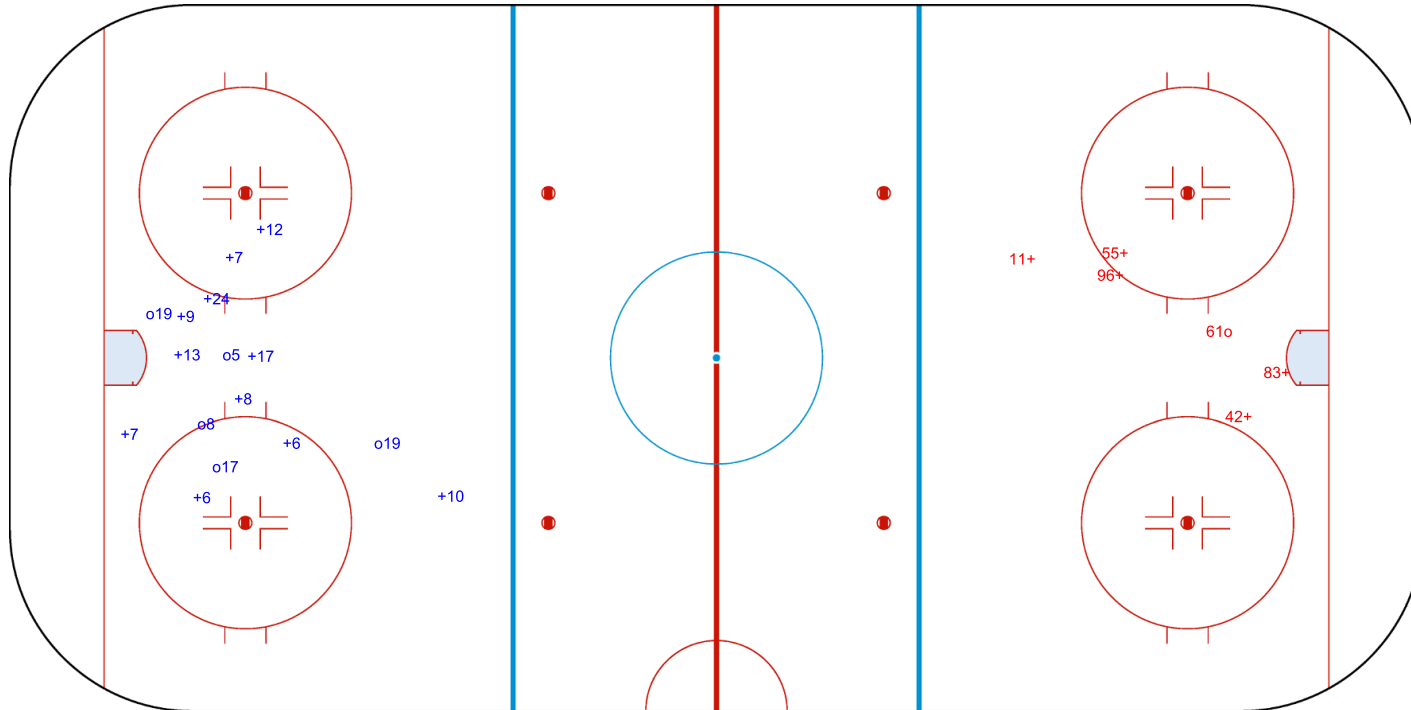

Shots by TPE
Goals (o): 5   SSG (+): 11
SSP (-): 0   SPG (-): 0

GK 1 of THA

GK 50 of THA

3rd Period

Shots by THA
Goals (o): 1   SSG (+): 5
SSP (>): 0   SPG (-): 0

GK 1 of TPE

GK 25 of TPE

Legend:	
GK	Goalkeeper
SPG	Shots past goal
SSG	Shots saved by goalkeeper
SSP	Shots saved by player