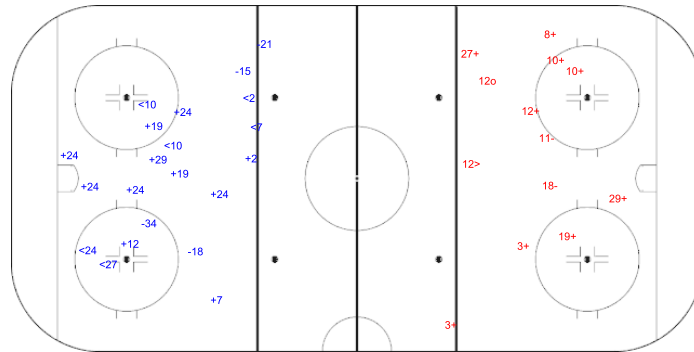

SHOT CHART

FIN - SWE

Shots by SWE

Goals (o): 1 SSG (+): 10
SSP (-): 5 SPG (-): 7

GK 1 of FIN

FIN Period: 1 SWE

Shots by FIN

Goals (o): 0 SSG (+): 7
SSP (-): 3 SPG (-): 3

GK 30 of SWE

Shots by FIN

Goals (o): 0 SSG (+): 11
SSP (-): 6 SPG (-): 4

GK 30 of SWE

SWE Period: 2 FIN

Shots by SWE

Goals (o): 1 SSG (+): 9
SSP (-): 1 SPG (-): 2

GK 1 of FIN