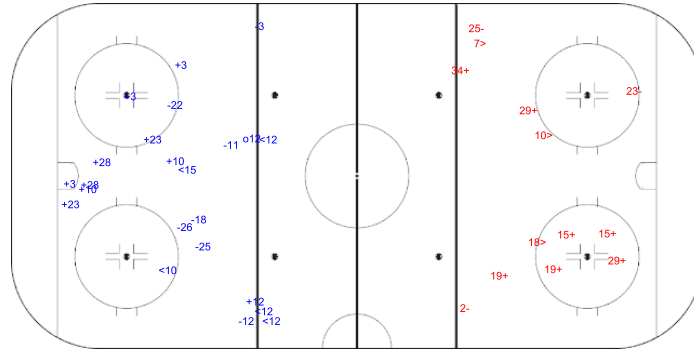

SHOT CHART

FIN - SWE

Shots by SWE

Goals (o): 1 SSG (+): 10
SSP (-): 5 SPG (-): 7

GK 1 of FIN

FIN Period: 1 SWE

Shots by FIN

Goals (o): 0 SSG (+): 7
SSP (-): 3 SPG (-): 3