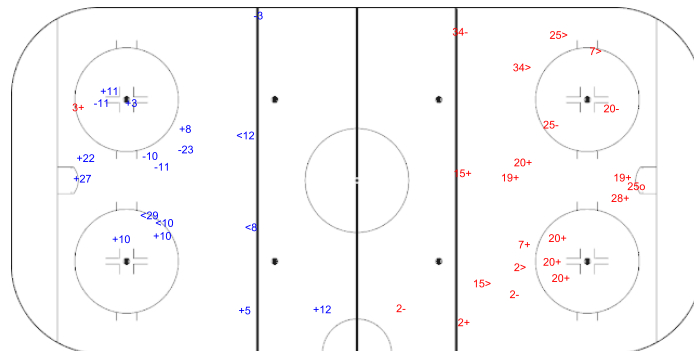

FIN   Period: 3   SWE

Shots by FIN

Goals (o): 1   SSG (+): 11
SSP (-): 5   SPG (-): 5

GK 30 of SWE

Legend:			
GK	Goalkeeper	SPG	Shots past goal
SSG	Shots saved by goalkeeper	SSP	Shots saved by player