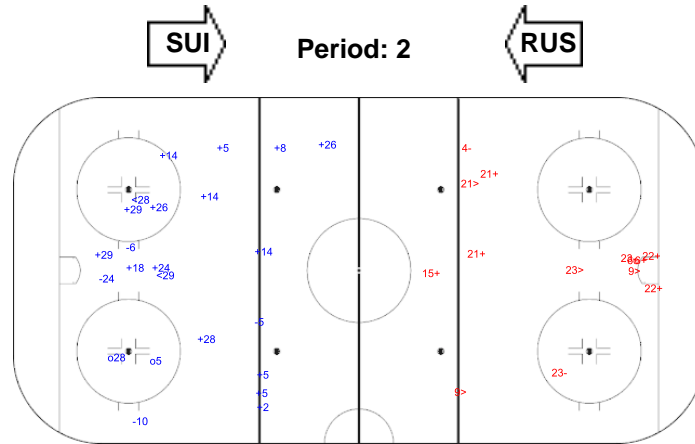

Shots by SUI

Goals (o): 1   SSG (+): 6
SSP (-): 4   SPG (-): 3