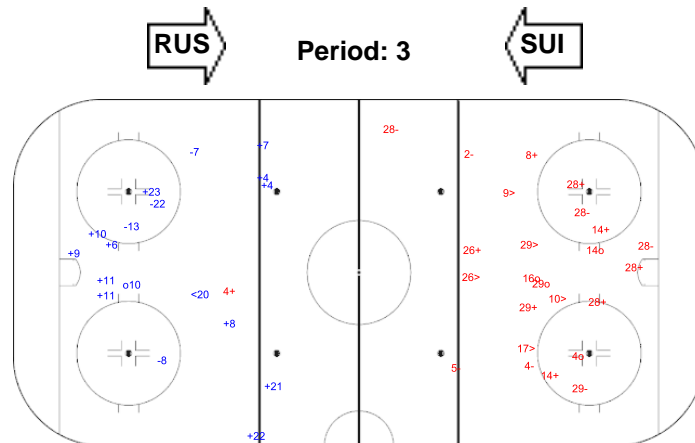

Shots by SUI

Goals (o): 1    SSG (+): 6  
SSP (-): 4    SPG (-): 3

Shots by SUI

Goals (o): 1    SSG (+): 12  
SSP (-): 1    SPG (-): 4

Shots by RUS

Goals (o): 4    SSG (+): 9  
SSP (-): 5    SPG (-): 7

<b>Legend:</b>	<b>GK</b> Goalkeeper	<b>SPG</b> Shots past goal	<b>SSG</b> Shots saved by goalkeeper	<b>SSP</b> Shots saved by player
----------------	----------------------	----------------------------	--------------------------------------	----------------------------------