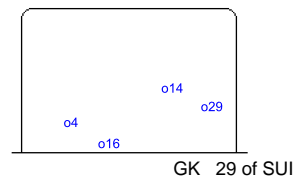

Shots by SUI

Goals (o): 1    SSG (+): 6  
SSP (-): 4    SPG (-): 3

Shots by SUI

Goals (o): 1    SSG (+): 12  
SSP (-): 1    SPG (-): 4

Shots by RUS

Goals (o): 4    SSG (+): 9  
SSP (-): 5    SPG (-): 7

<b>Legend:</b>	<b>GK</b> Goalkeeper	<b>SPG</b> Shots past goal	<b>SSG</b> Shots saved by goalkeeper	<b>SSP</b> Shots saved by player
----------------	----------------------	----------------------------	--------------------------------------	----------------------------------