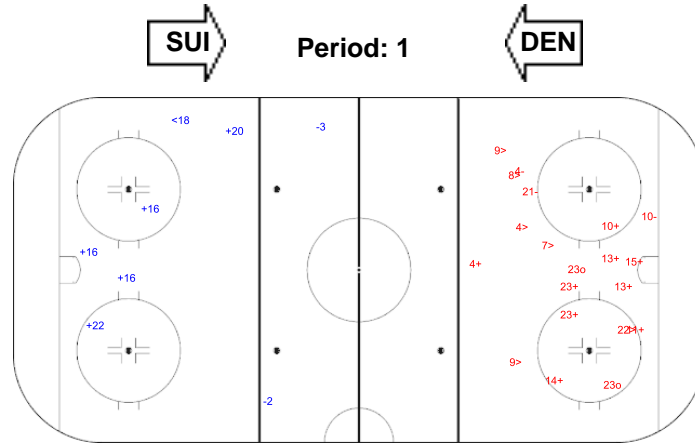

SHOT CHART
DEN - SUI

Shots by DEN

Goals (o): 0   SSG (+): 5
SSP (<): 1   SPG (-): 2

GK 30 of SUI

Shots by SUI

Goals (o): 1   SSG (+): 6
SSP (<): 3   SPG (-): 3

GK 30 of DEN

Shots by DEN

Goals (o): 0   SSG (+): 5
SSP (<): 2   SPG (-): 3

GK 30 of SUI

Shots by SUI

Goals (o): 2   SSG (+): 9
SSP (>): 6   SPG (-): 3

GK 30 of DEN

Shots by DEN

Goals (o): 0   SSG (+): 11
SSP (>): 3   SPG (-): 7

GK 30 of SUI

Shots by SUI

Goals (o): 1   SSG (+): 7
SSP (>): 2   SPG (-): 3

GK 30 of DEN

Legend:

GK Goalkeeper   **SPG** Shots past goal   **SSG** Shots saved by goalkeeper   **SSP** Shots saved by player