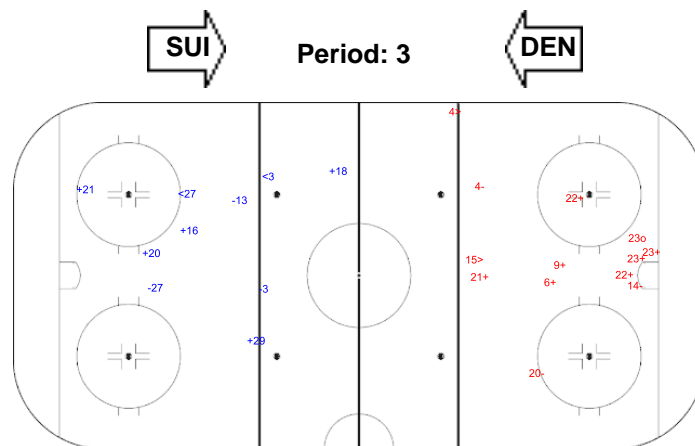

SHOT CHART
DEN - SUI

Shots by DEN

Goals (o): 0   SSG (+): 5
SSP (<): 1   SPG (-): 2

GK 30 of SUI

Shots by SUI

Goals (o): 1   SSG (+): 6
SSP (<): 3   SPG (-): 3

GK 30 of DEN

Shots by DEN

Goals (o): 0   SSG (+): 5
SSP (<): 2   SPG (-): 3

GK 30 of SUI

Shots by SUI

Goals (o): 2   SSG (+): 9
SSP (>): 6   SPG (-): 3

GK 30 of DEN

Shots by DEN

Goals (o): 0   SSG (+): 11
SSP (>): 3   SPG (-): 7

GK 30 of SUI

Shots by SUI

Goals (o): 1   SSG (+): 7
SSP (>): 2   SPG (-): 3

GK 30 of DEN

Legend:

GK Goalkeeper   **SPG** Shots past goal   **SSG** Shots saved by goalkeeper   **SSP** Shots saved by player