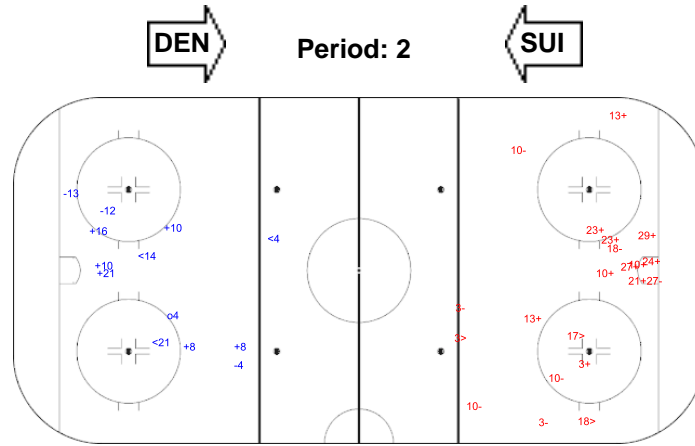

SHOT CHART
DEN - SUI

Shots by DEN

Goals (o): 0   SSG (+): 5
SSP (<): 1   SPG (-): 2

GK 30 of SUI

Shots by SUI

Goals (o): 1   SSG (+): 6
SSP (<): 3   SPG (-): 3

GK 30 of DEN

Shots by DEN

Goals (o): 0   SSG (+): 5
SSP (<): 2   SPG (-): 3

GK 30 of SUI

Shots by SUI

Goals (o): 2   SSG (+): 9
SSP (>): 6   SPG (-): 3

GK 30 of DEN

Shots by DEN

Goals (o): 0   SSG (+): 11
SSP (>): 3   SPG (-): 7

GK 30 of SUI

Shots by SUI

Goals (o): 1   SSG (+): 7
SSP (>): 2   SPG (-): 3

GK 30 of DEN

Legend:

GK Goalkeeper   **SPG** Shots past goal   **SSG** Shots saved by goalkeeper   **SSP** Shots saved by player